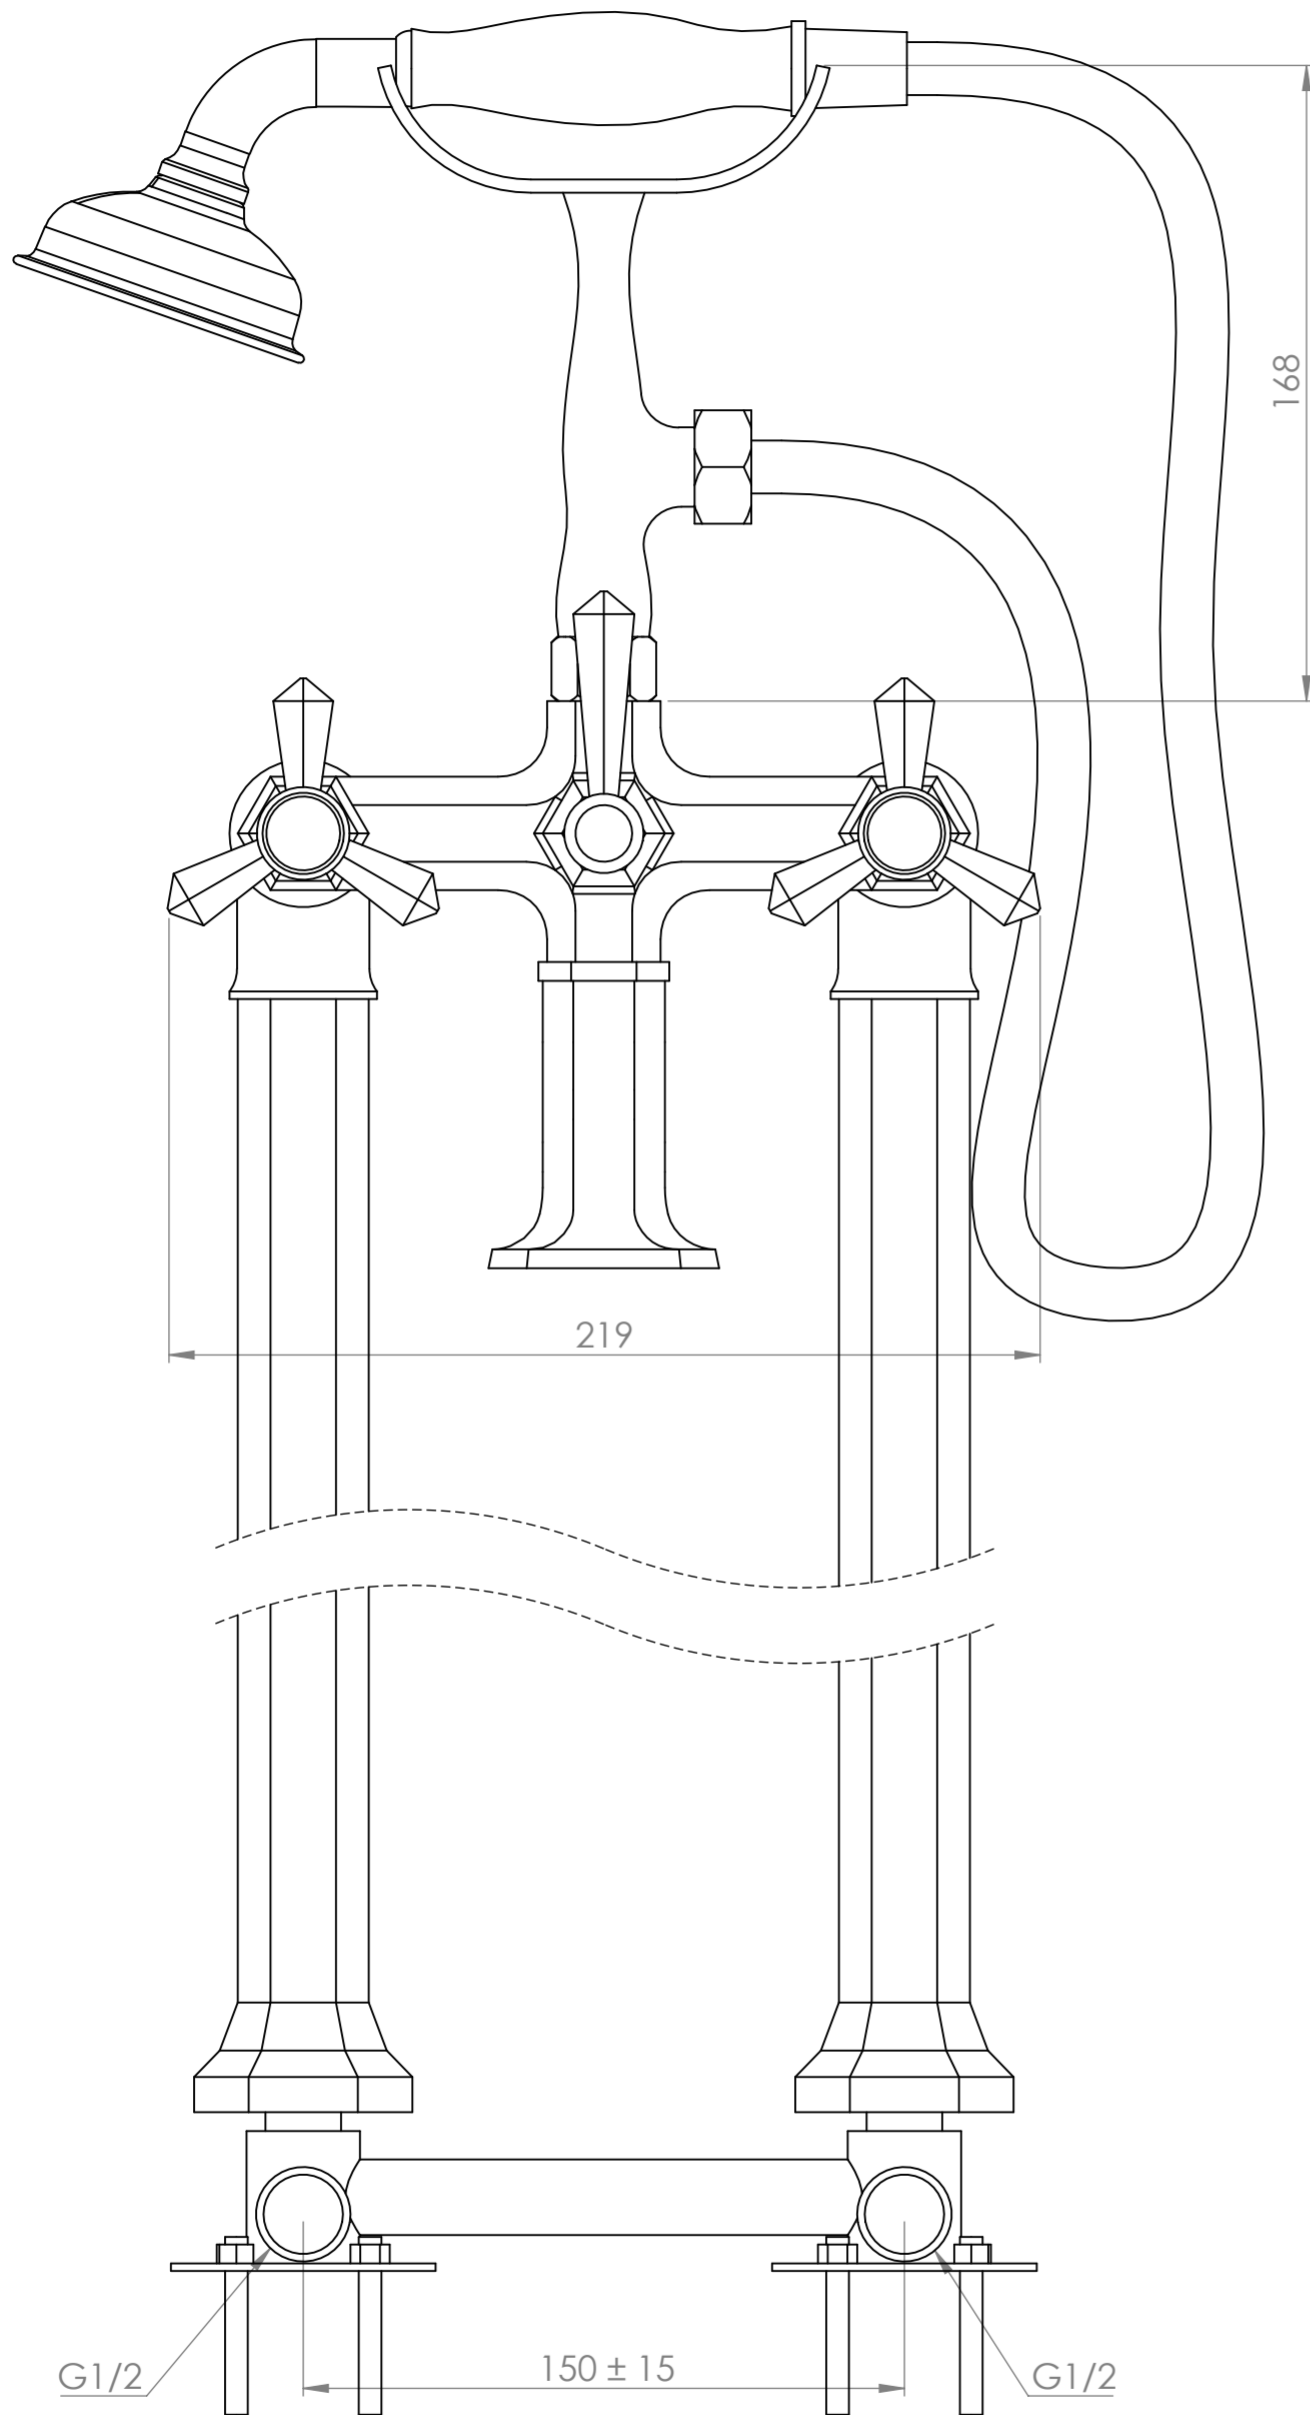

Front View

Side View

**LUSO**

Product Name

Deco Eton

Product Type

Freestanding Bath Shower Tap

All dimensions provided in millimeters.