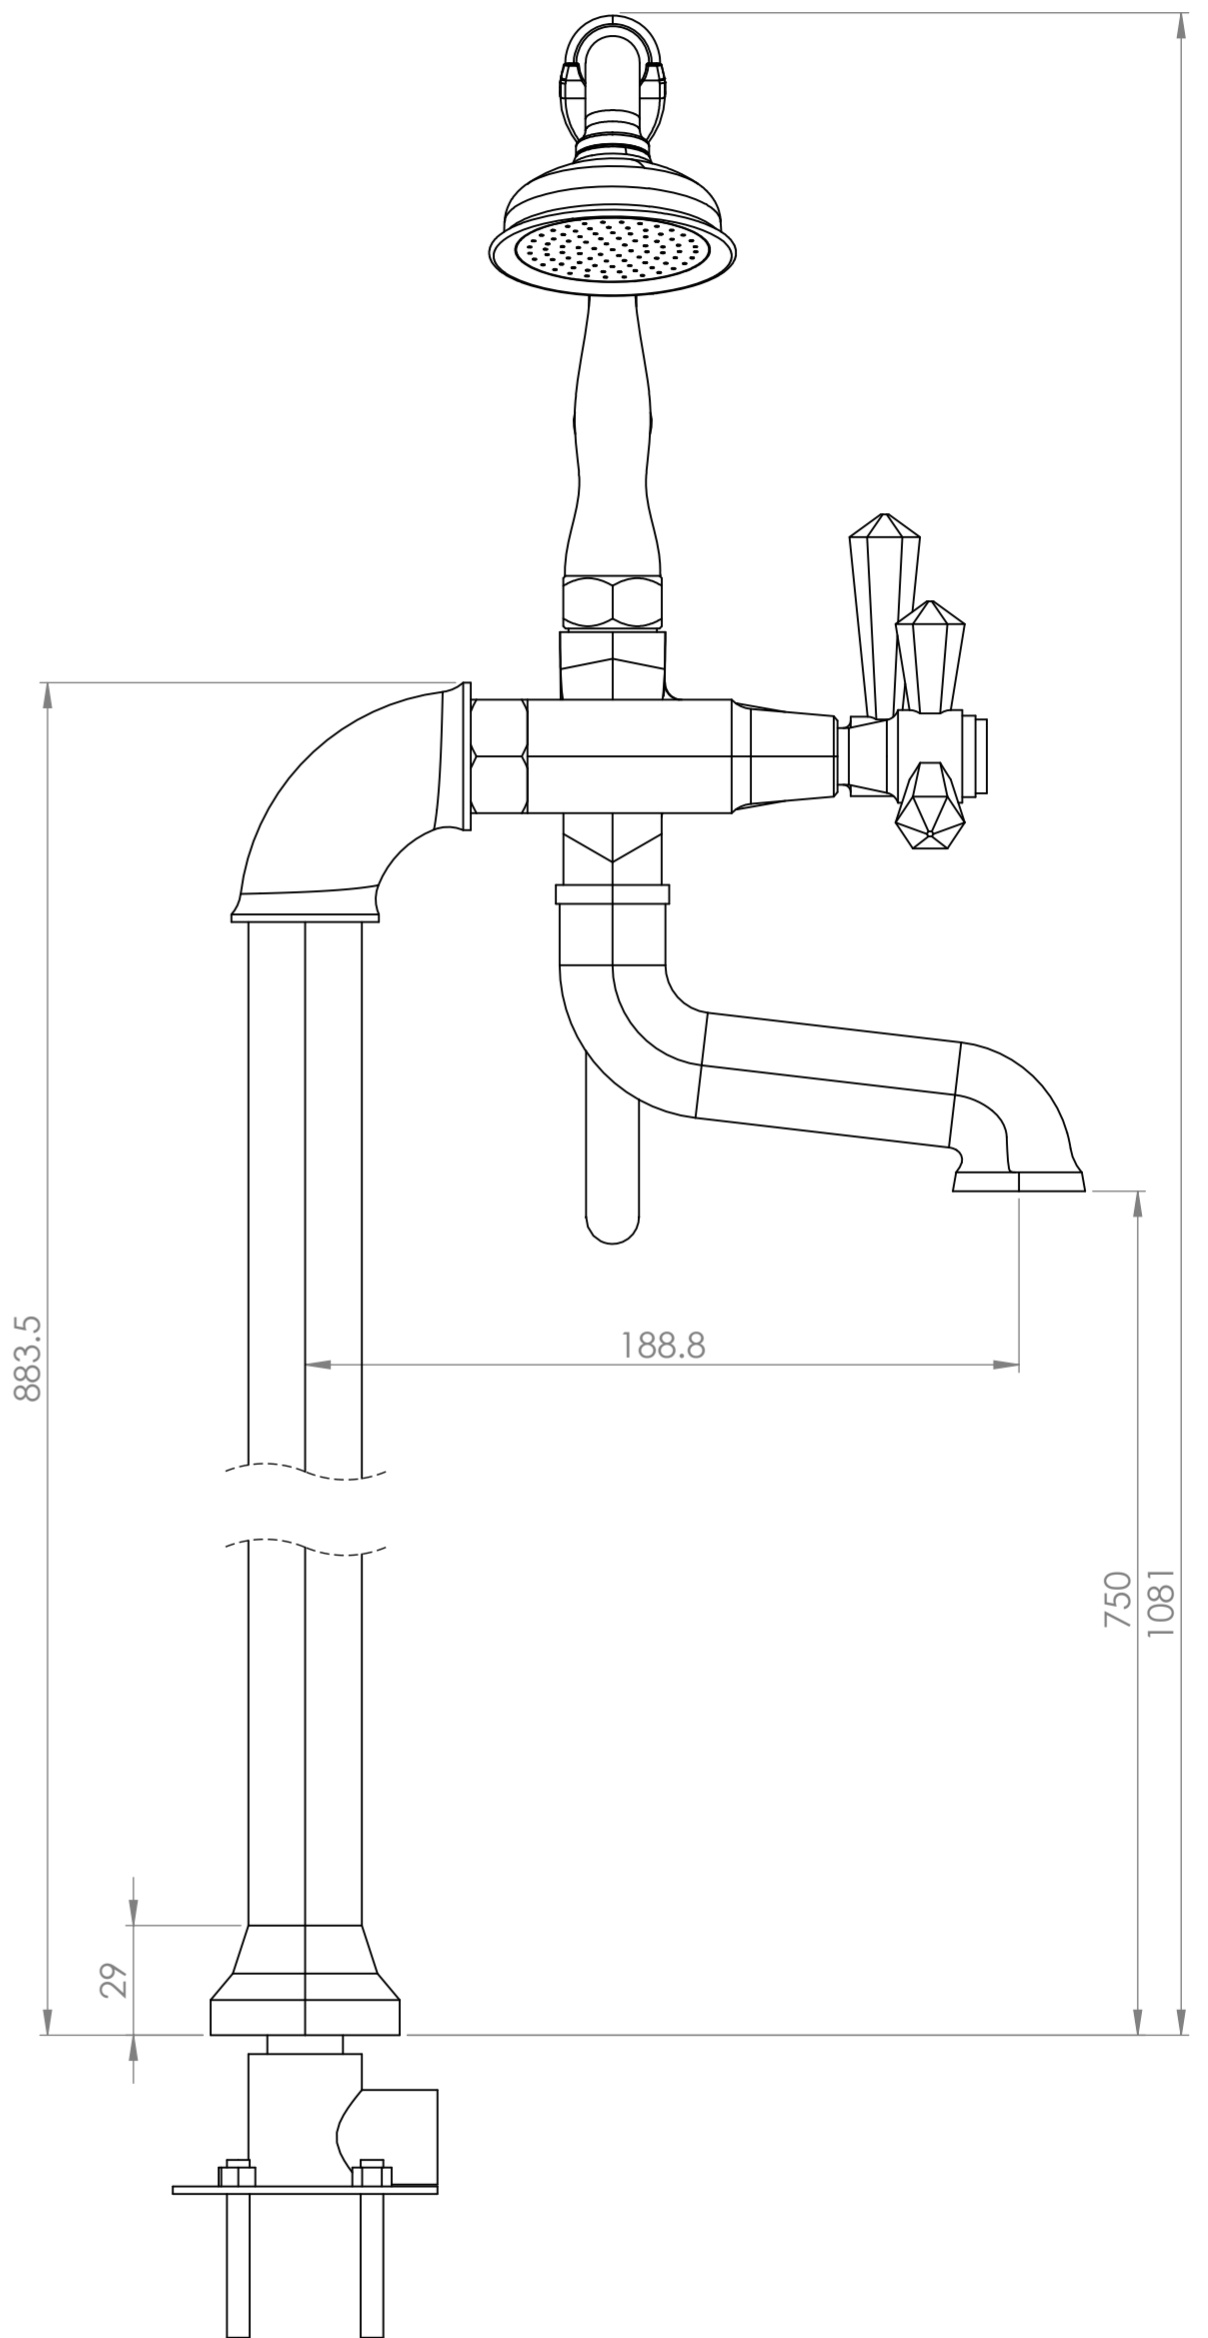

Front View

Side View

**LUSO**

Product Name

Deco Eton

Product Type

Freestanding Bath Shower Tap

All dimensions provided in millimeters.