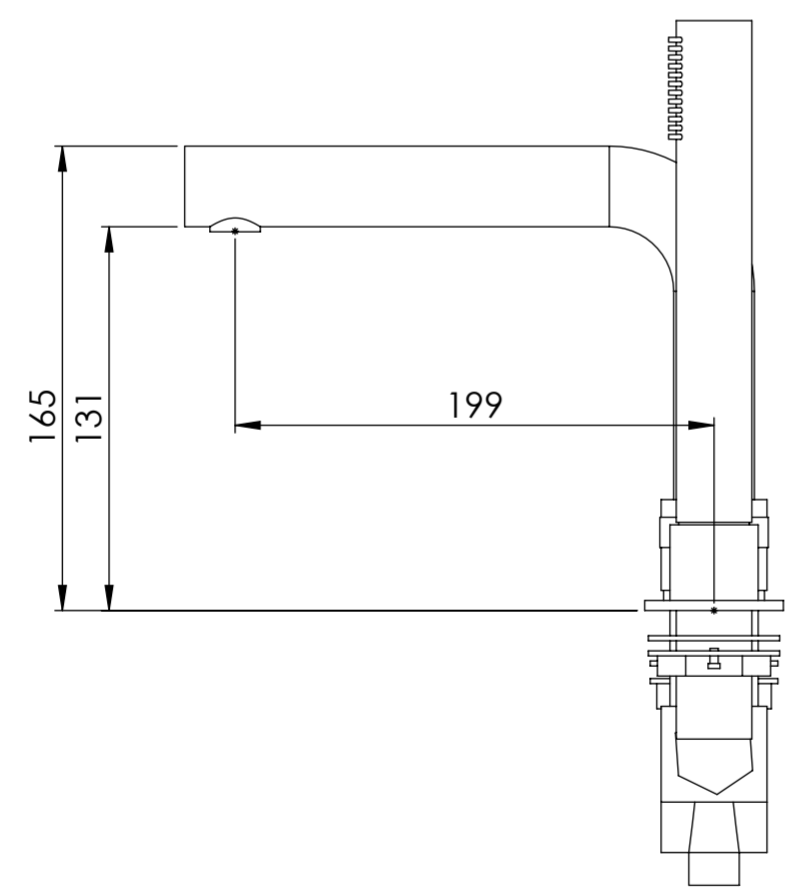

Side View

Front View

|               |              |                                  |
|---------------|--------------|----------------------------------|
| <h1>LUSO</h1> | Product Name | Urban Series                     |
|               | Product Type | Deck Mounted Bath & Shower Mixer |

All dimensions provided in millimeters.