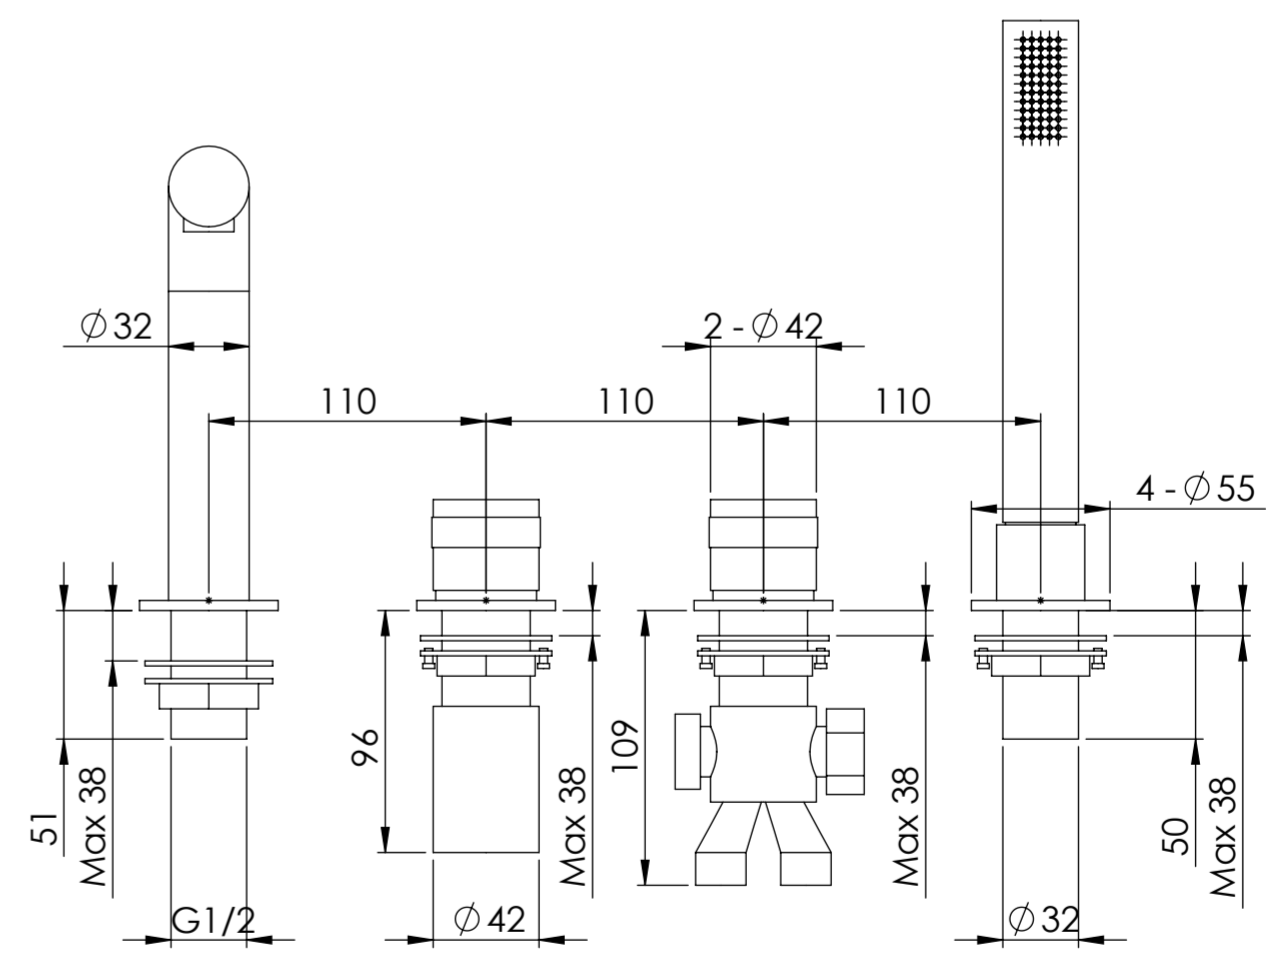

Side View

Front View

|               |              |                                  |
|---------------|--------------|----------------------------------|
| <h1>LUSO</h1> | Product Name | Urban Series                     |
|               | Product Type | Deck Mounted Bath & Shower Mixer |

All dimensions provided in millimeters.