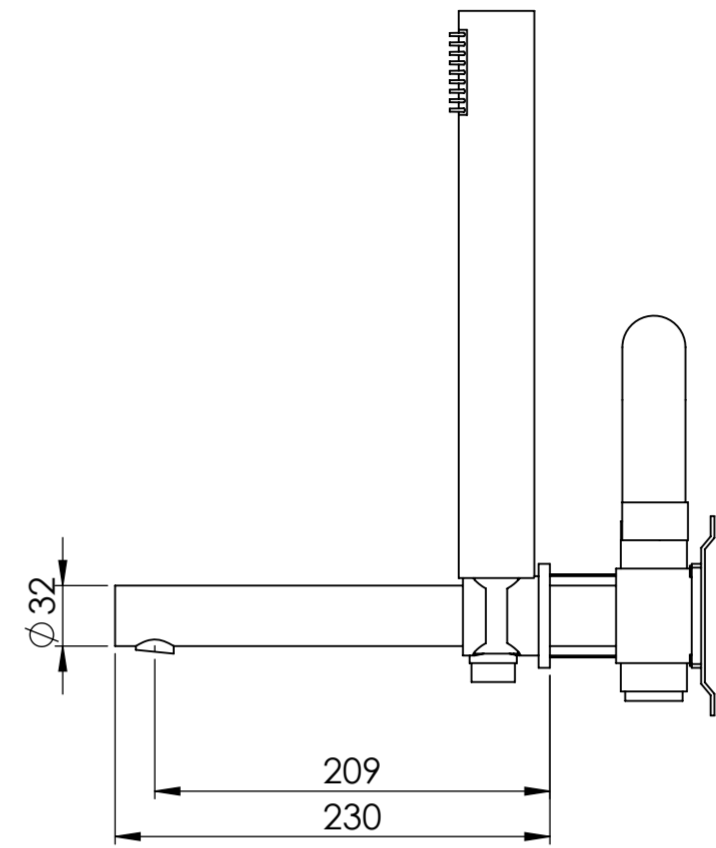

Back View

Side View

Top View

LUSO

Product Name

Urban Series

Product Type

Wall Mounted Bath & Shower Mixer

All dimensions provided in millimeters.