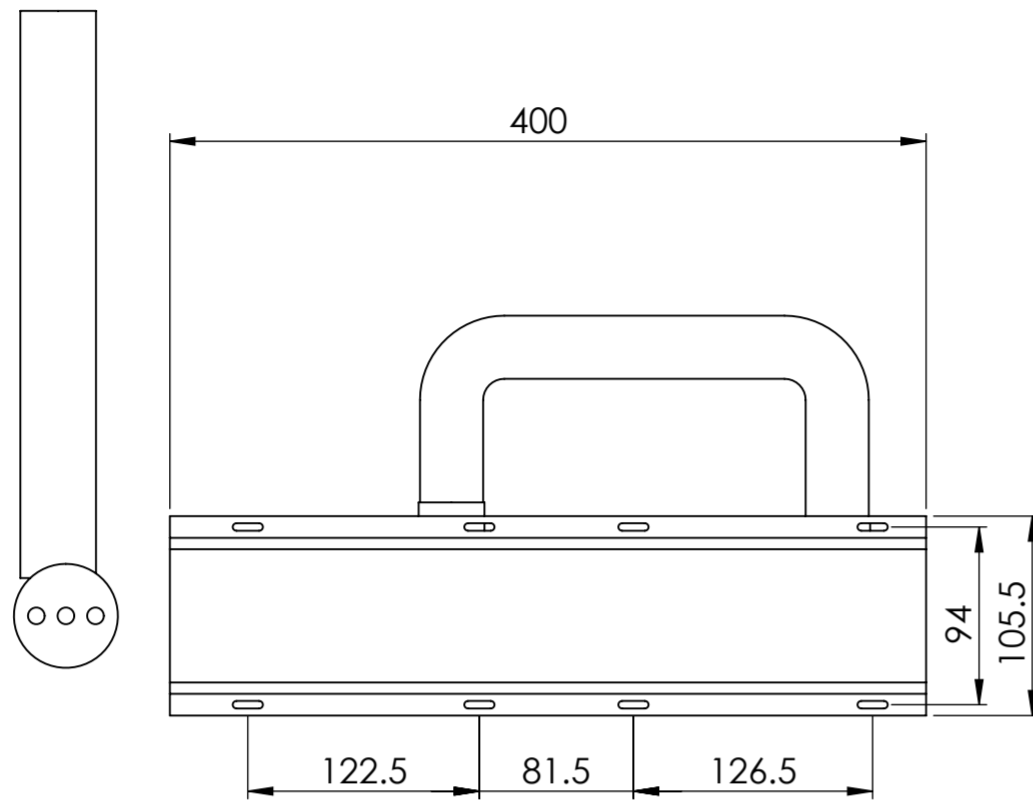

Back View

Side View

Top View

LUSO

Product Name

Urban Series

Product Type

Wall Mounted Bath & Shower Mixer

All dimensions provided in millimeters.