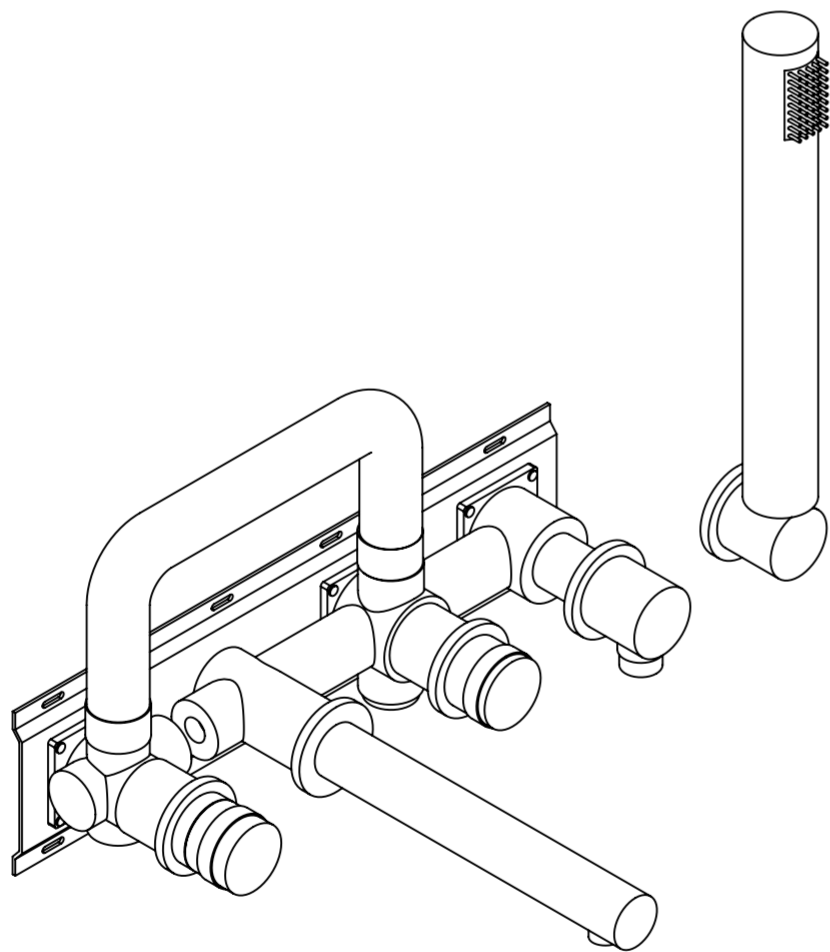

Back View

Side View

Top View

LUSO

Product Name

Urban Series

Product Type

Wall Mounted Bath & Shower Mixer

All dimensions provided in millimeters.