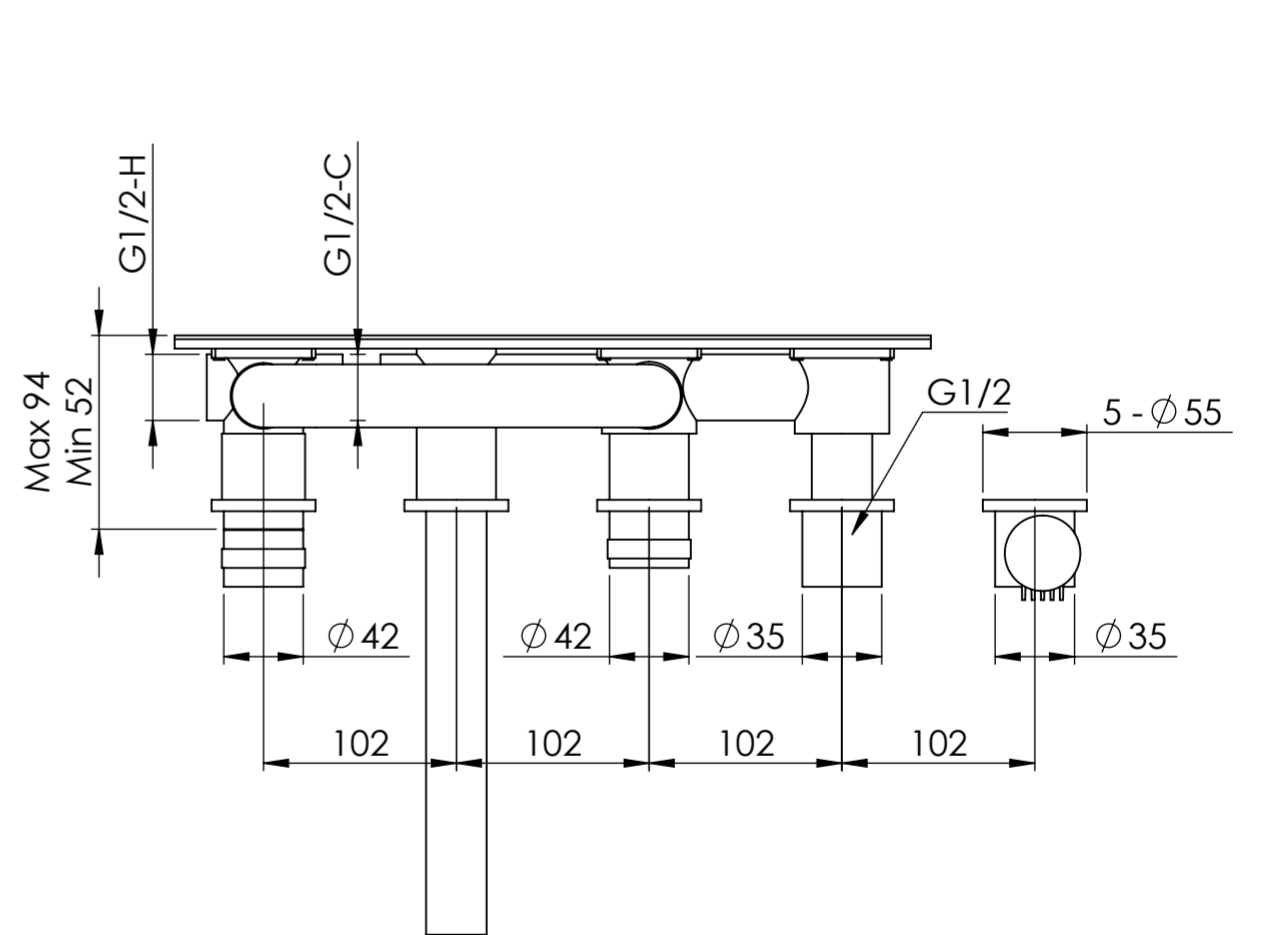

Back View

Side View

Top View

LUSO

Product Name

Urban Series

Product Type

Wall Mounted Bath & Shower Mixer

All dimensions provided in millimeters.