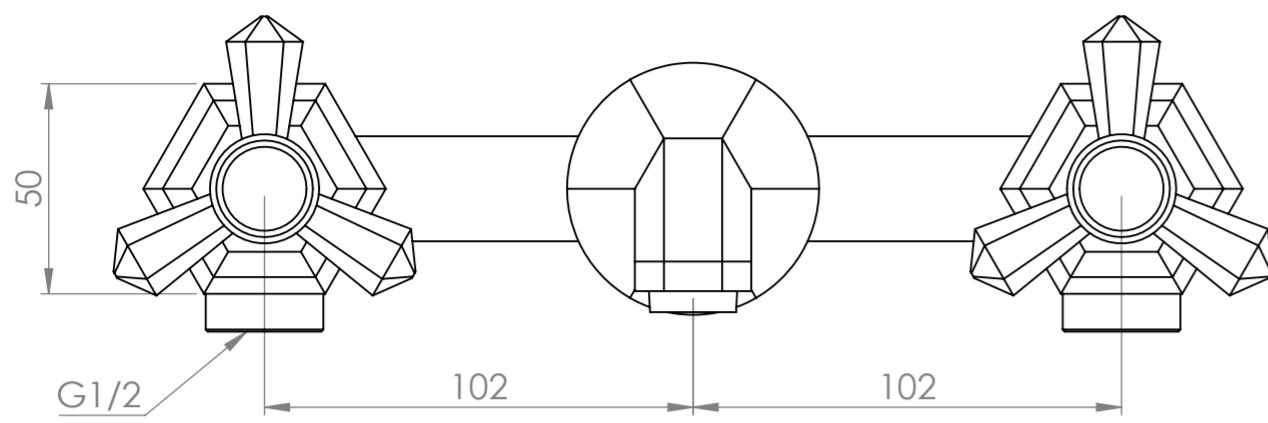

Front View

Side View

Top View

LUSO

Product Name

Deco Eton

Product Type

Wall Mounted Basin Mixer Tap

All dimensions provided in millimeters.