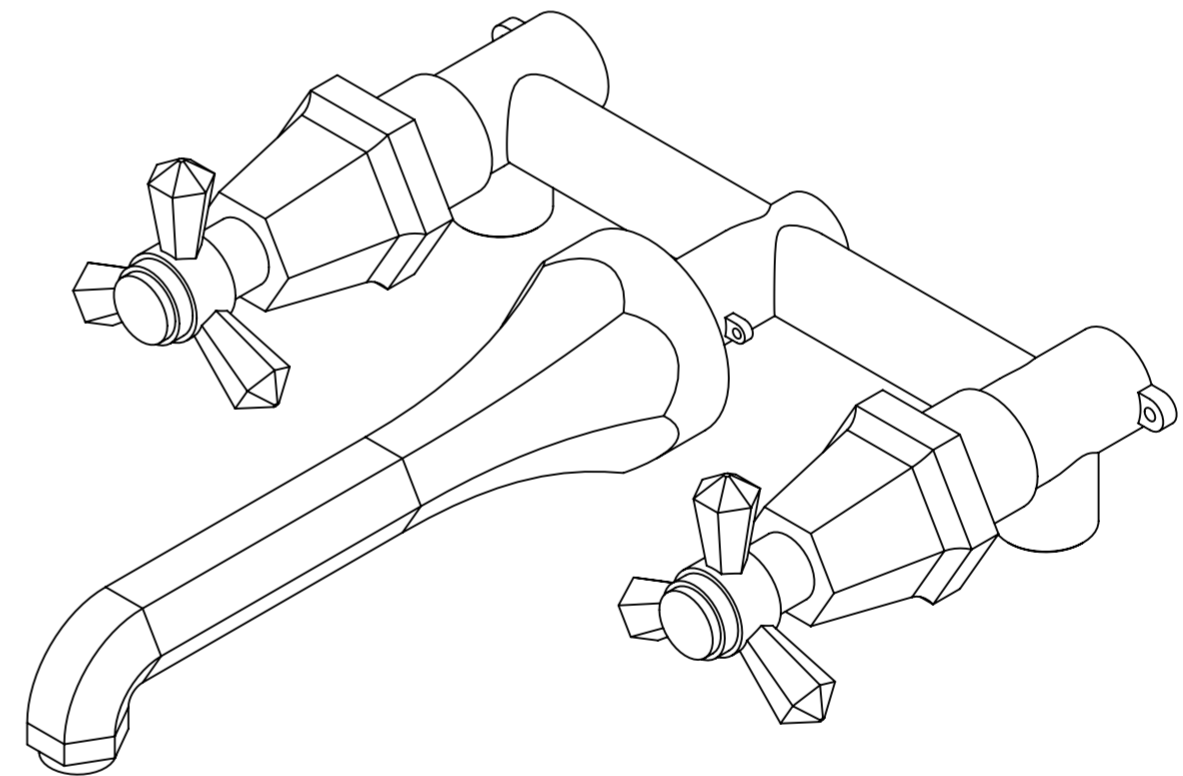

Front View

Side View

Top View

LUSO

Product Name

Deco Eton

Product Type

Wall Mounted Basin Mixer Tap

All dimensions provided in millimeters.