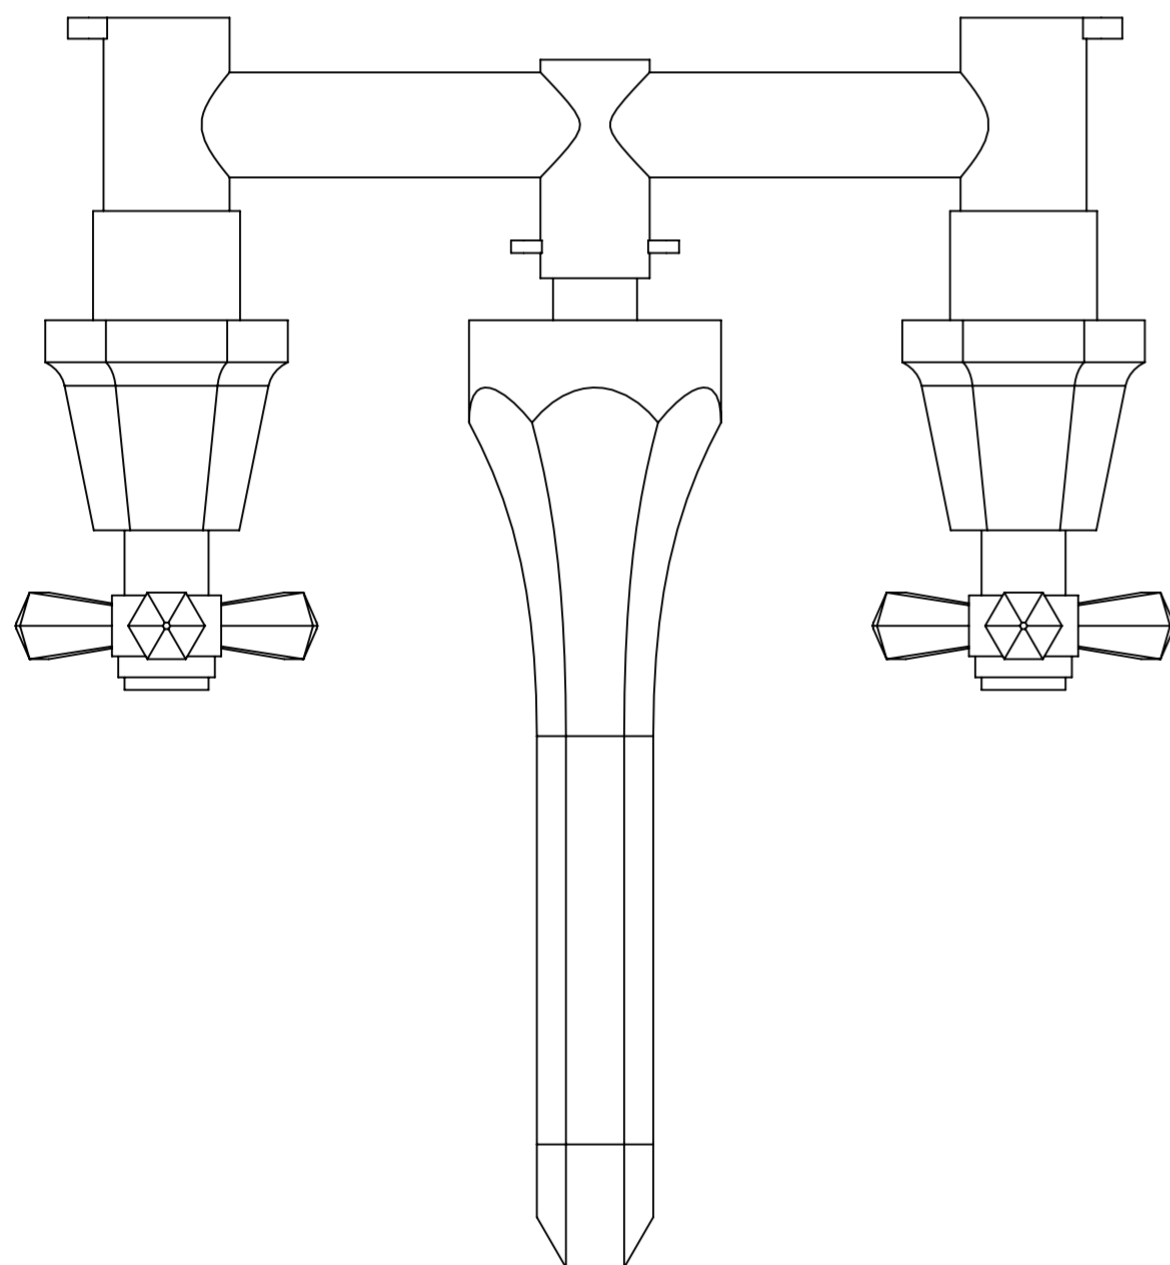

Front View

Side View

Top View

LUSO

Product Name

Deco Eton

Product Type

Wall Mounted Basin Mixer Tap

All dimensions provided in millimeters.