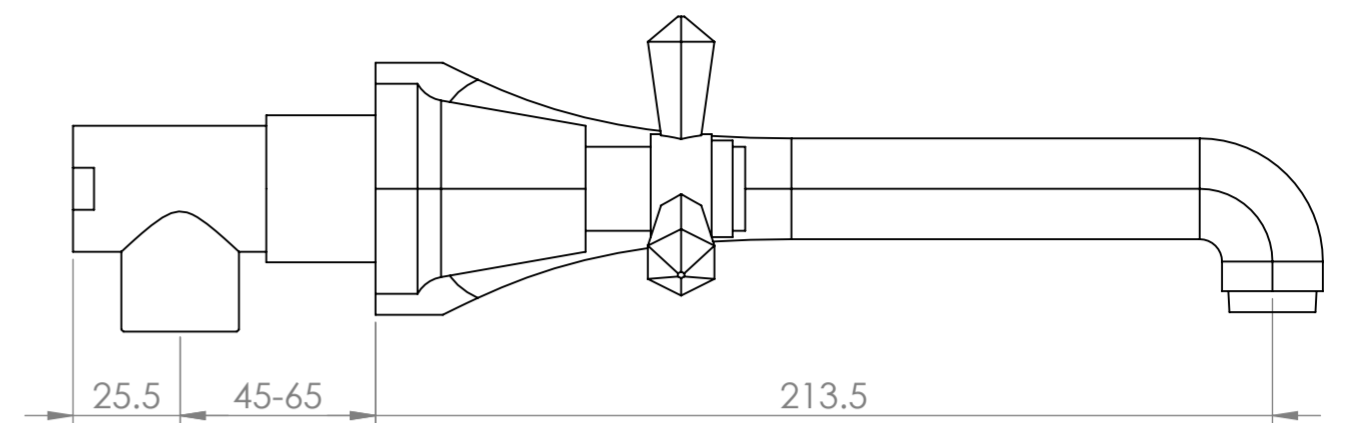

Front View

Side View

Top View

LUSO

Product Name

Deco Eton

Product Type

Wall Mounted Basin Mixer Tap

All dimensions provided in millimeters.