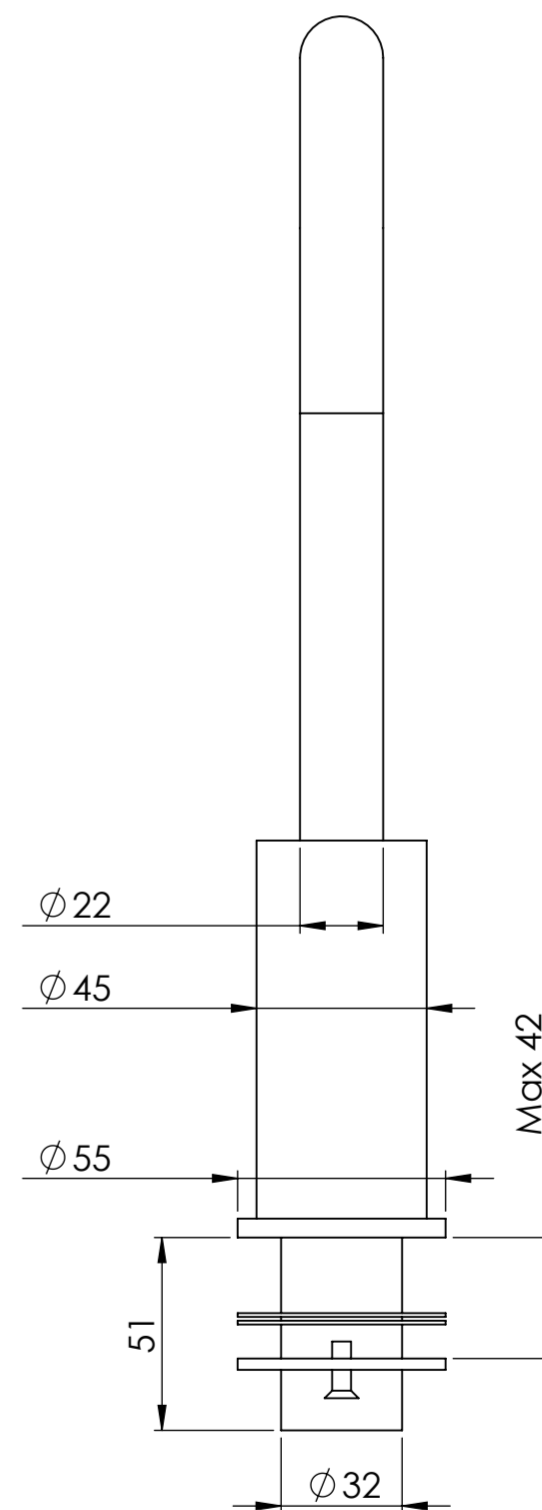

Side View

Front View

LUSO

Product Name	Flow Series
Product Type	Kitchen Tap

All dimensions provided in millimeters.