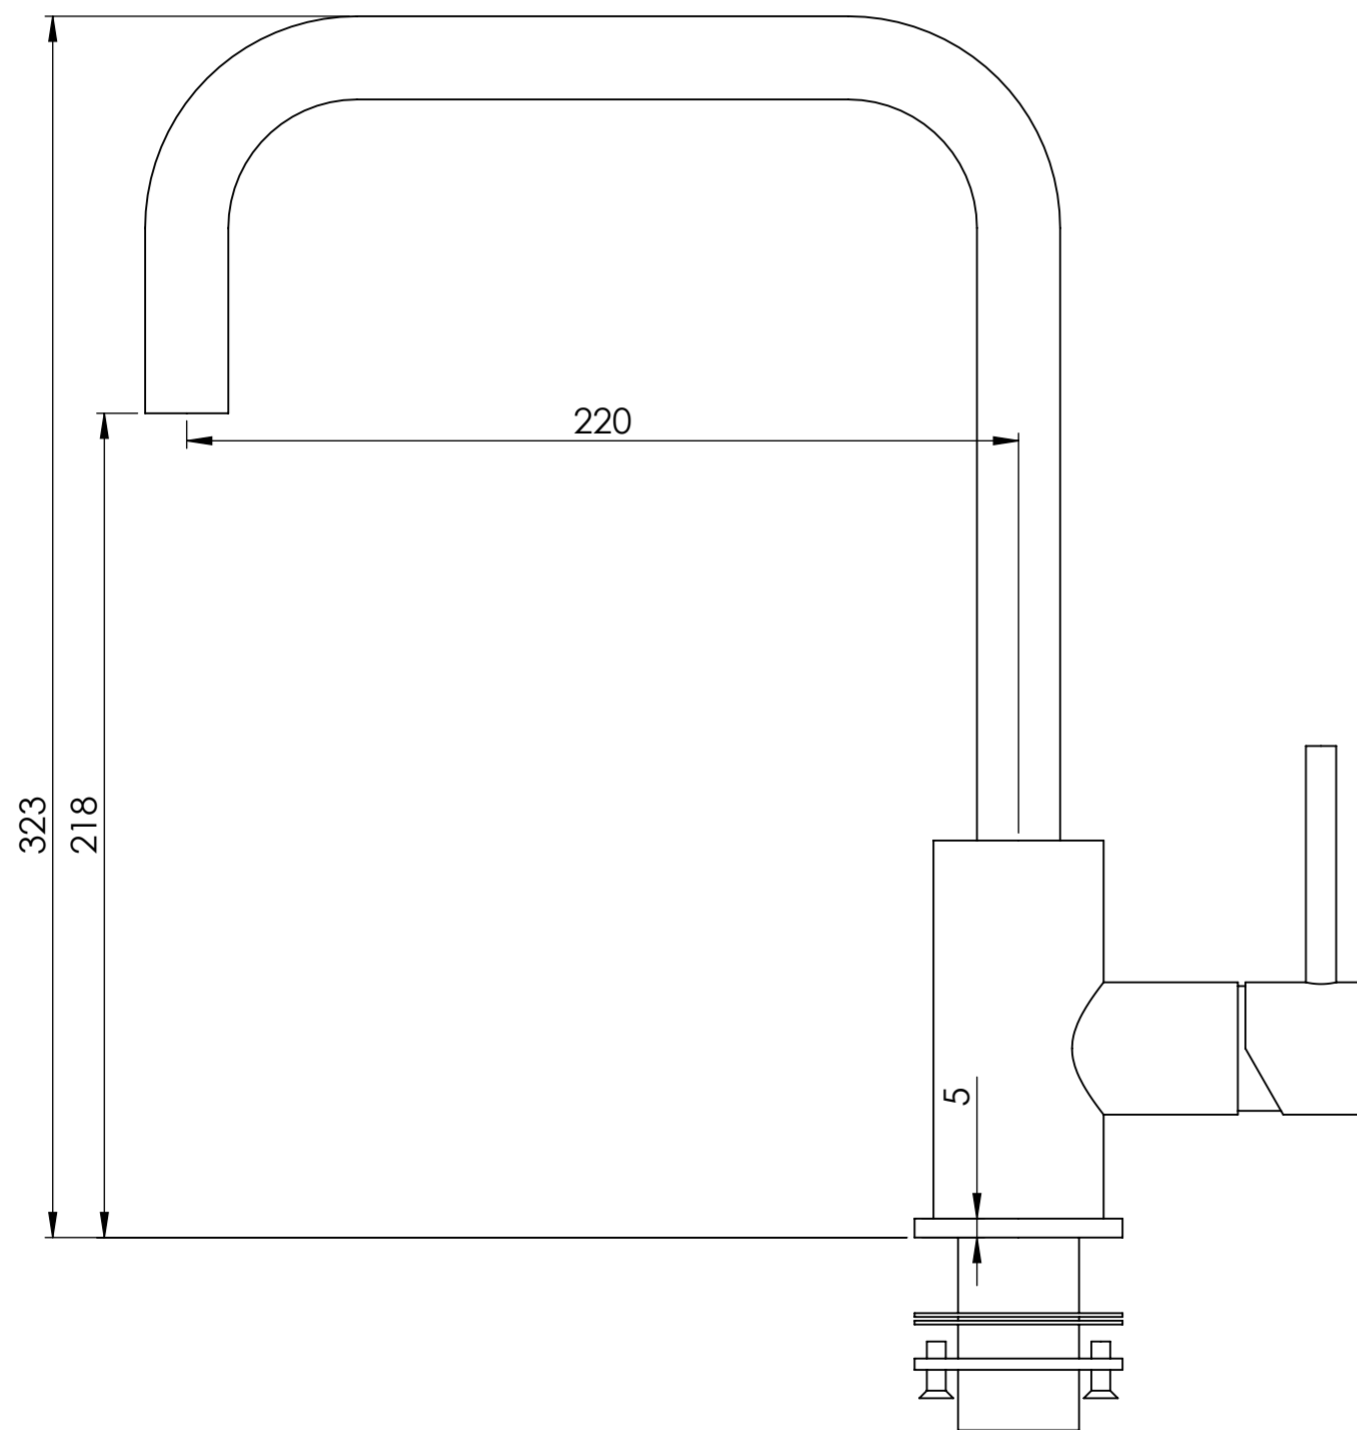

Side View

Front View

LUSO

Product Name	Flow Series
Product Type	Kitchen Tap

All dimensions provided in millimeters.