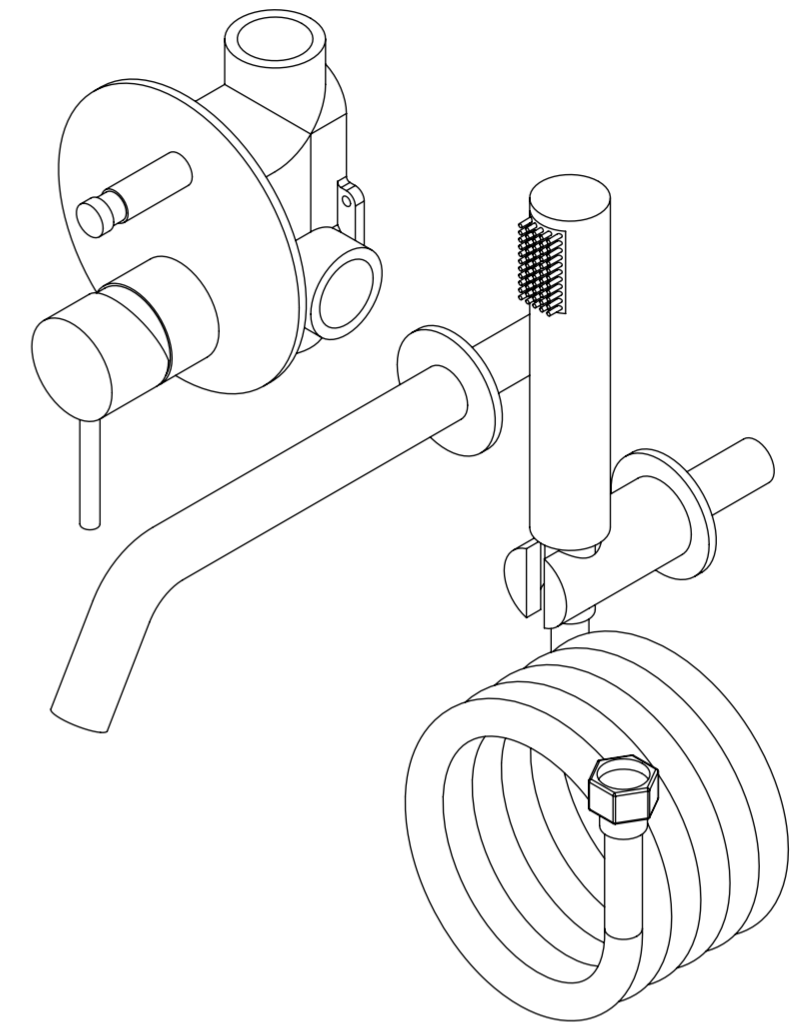

Back View

Front View

Side View

**LUSO**

Product Name

Luxe Series

Product Type

WM Bath & Shower Mixer

All dimensions provided in millimeters.