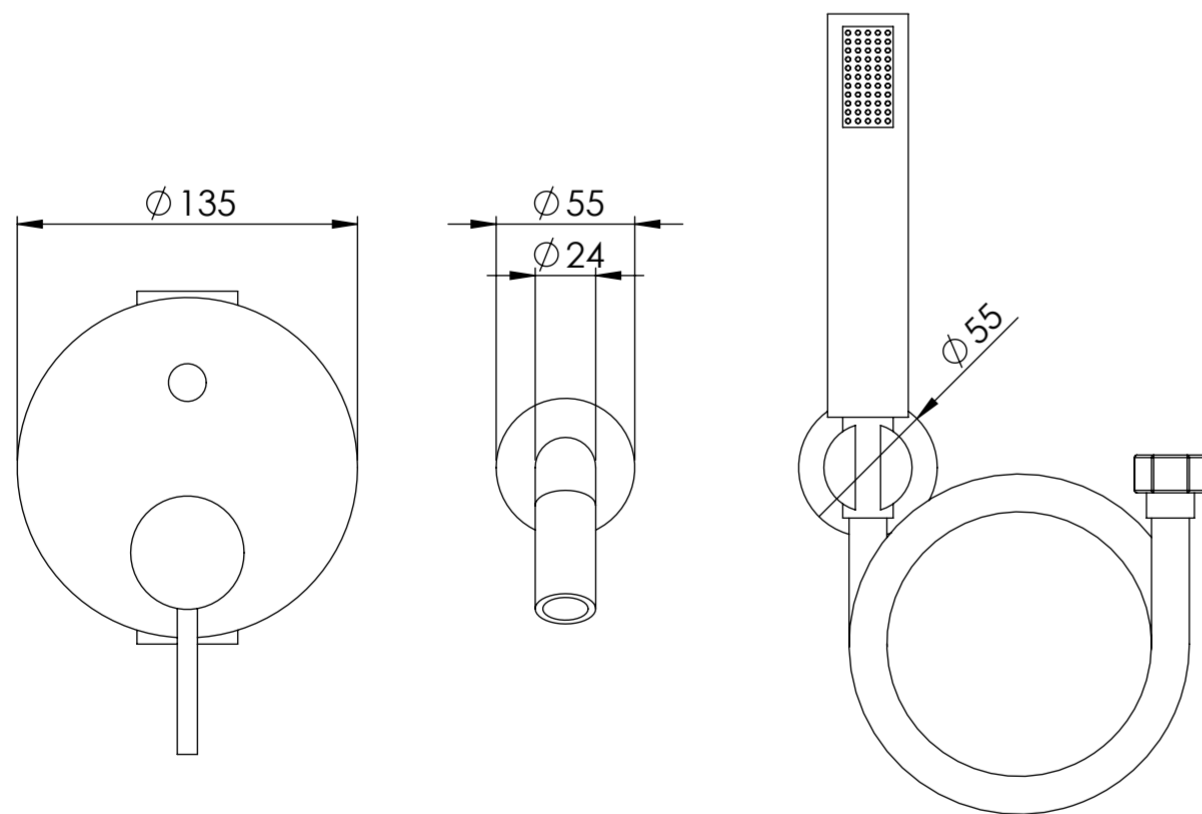

Back View

Front View

Side View

**LUSO**

Product Name

Luxe Series

Product Type

WM Bath & Shower Mixer

All dimensions provided in millimeters.