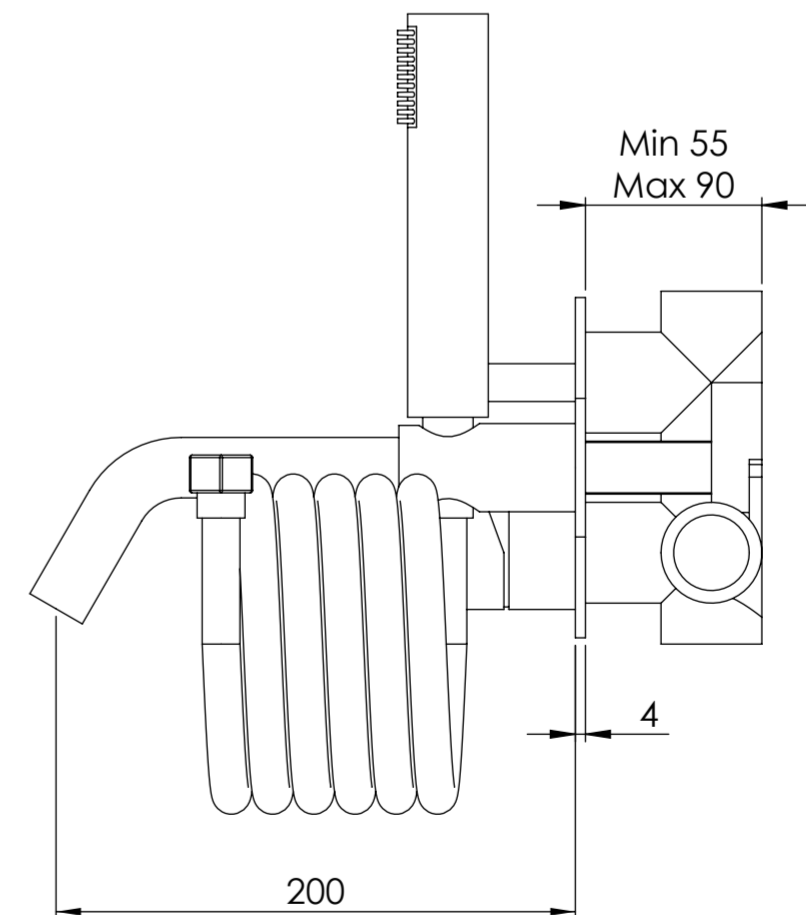

Back View

Front View

Side View

**LUSO**

Product Name

Luxe Series

Product Type

WM Bath & Shower Mixer

All dimensions provided in millimeters.