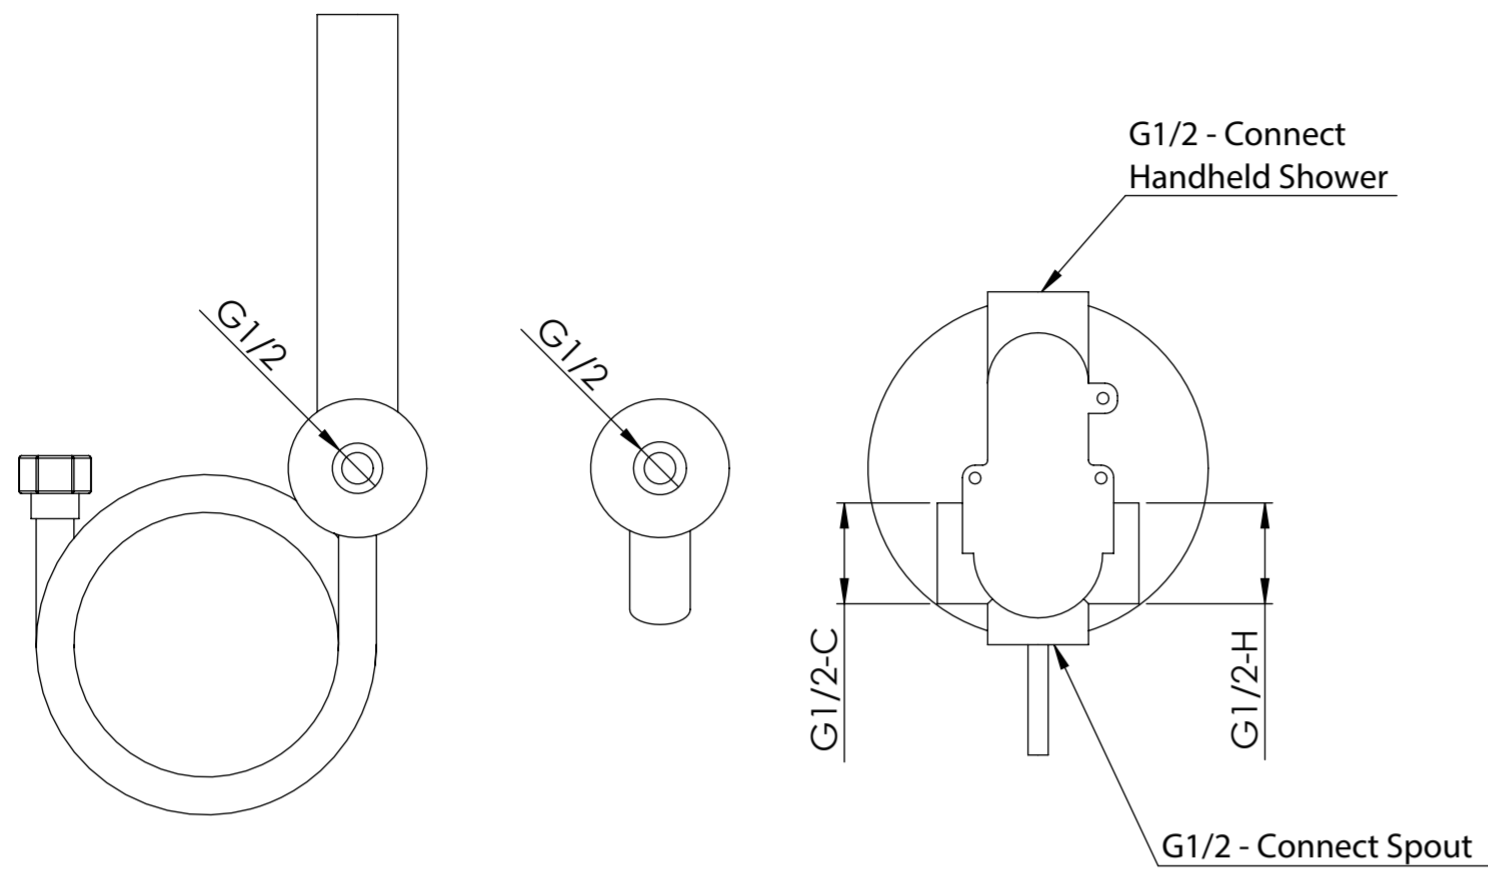

Back View

Front View

Side View

**LUSO**

Product Name

Luxe Series

Product Type

WM Bath & Shower Mixer

All dimensions provided in millimeters.