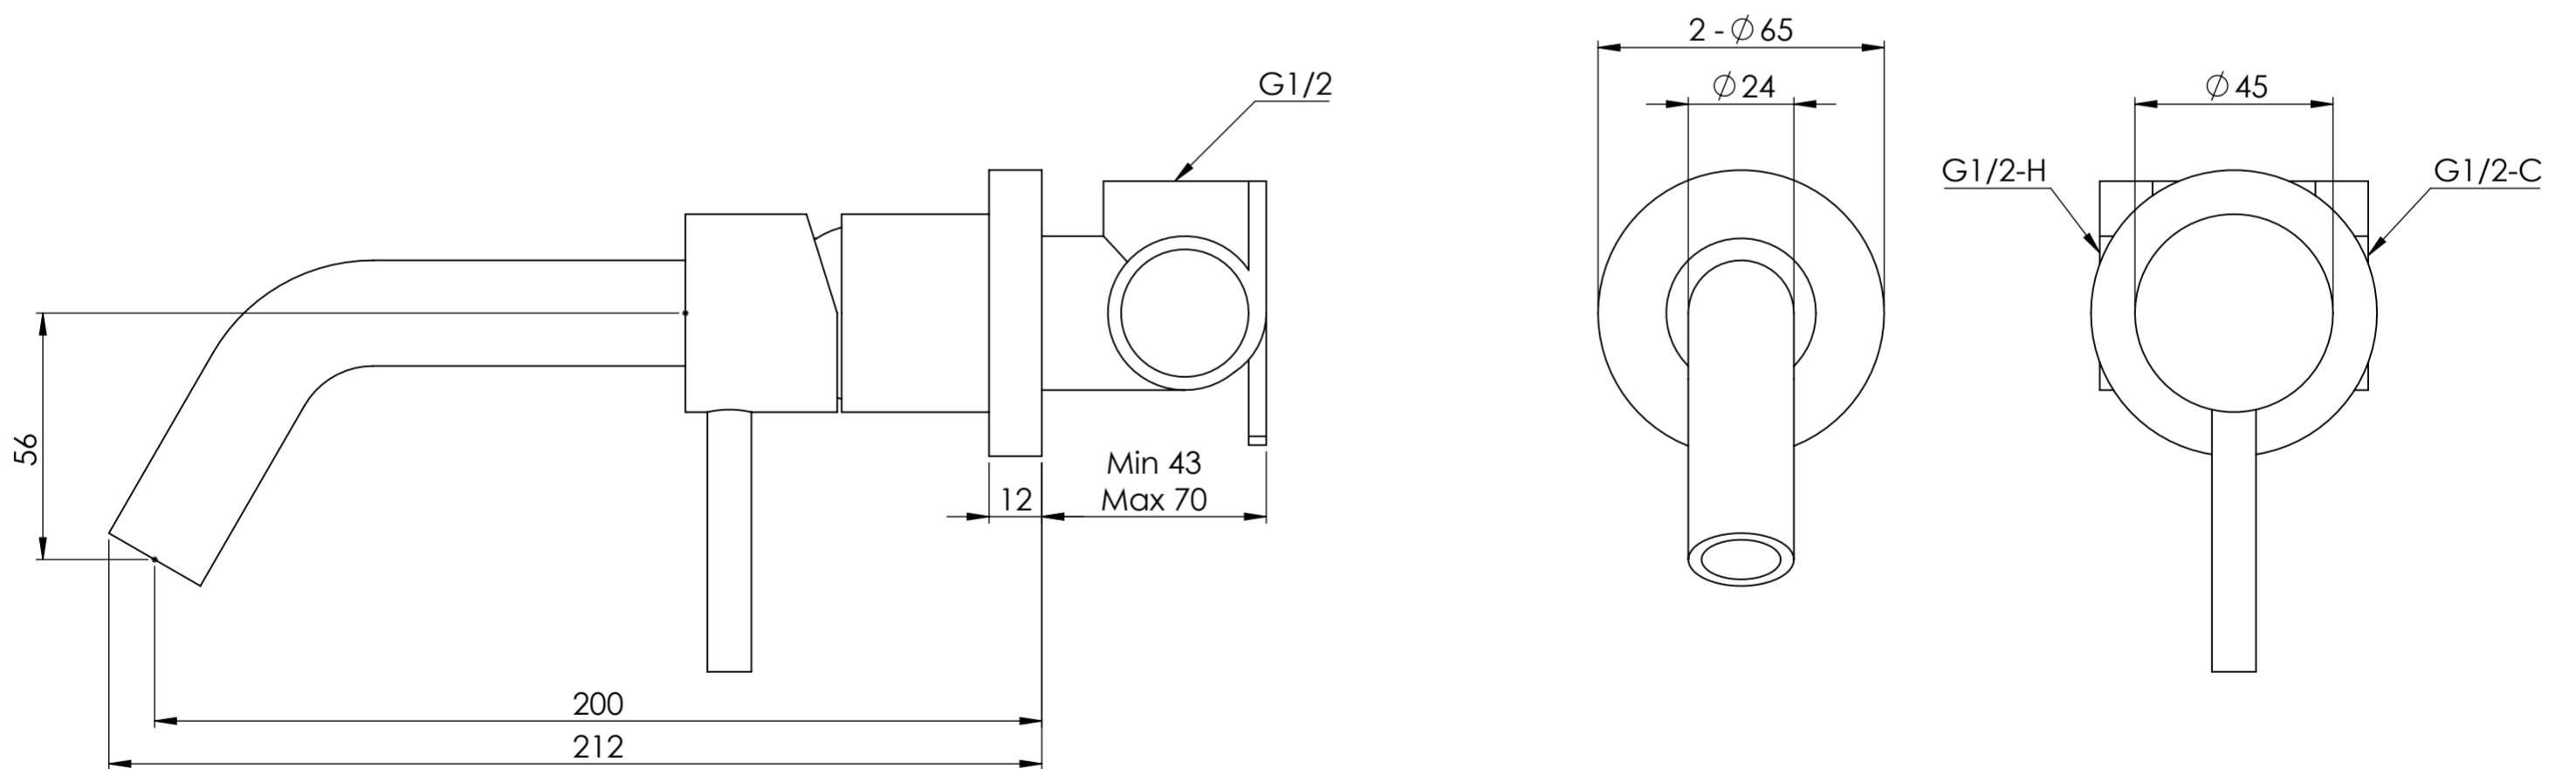

Side View

Front View

LUSO

Product Name

Luxe Series

Product Type

WM Basin Mixer Valve & Spout

All dimensions provided in millimeters.