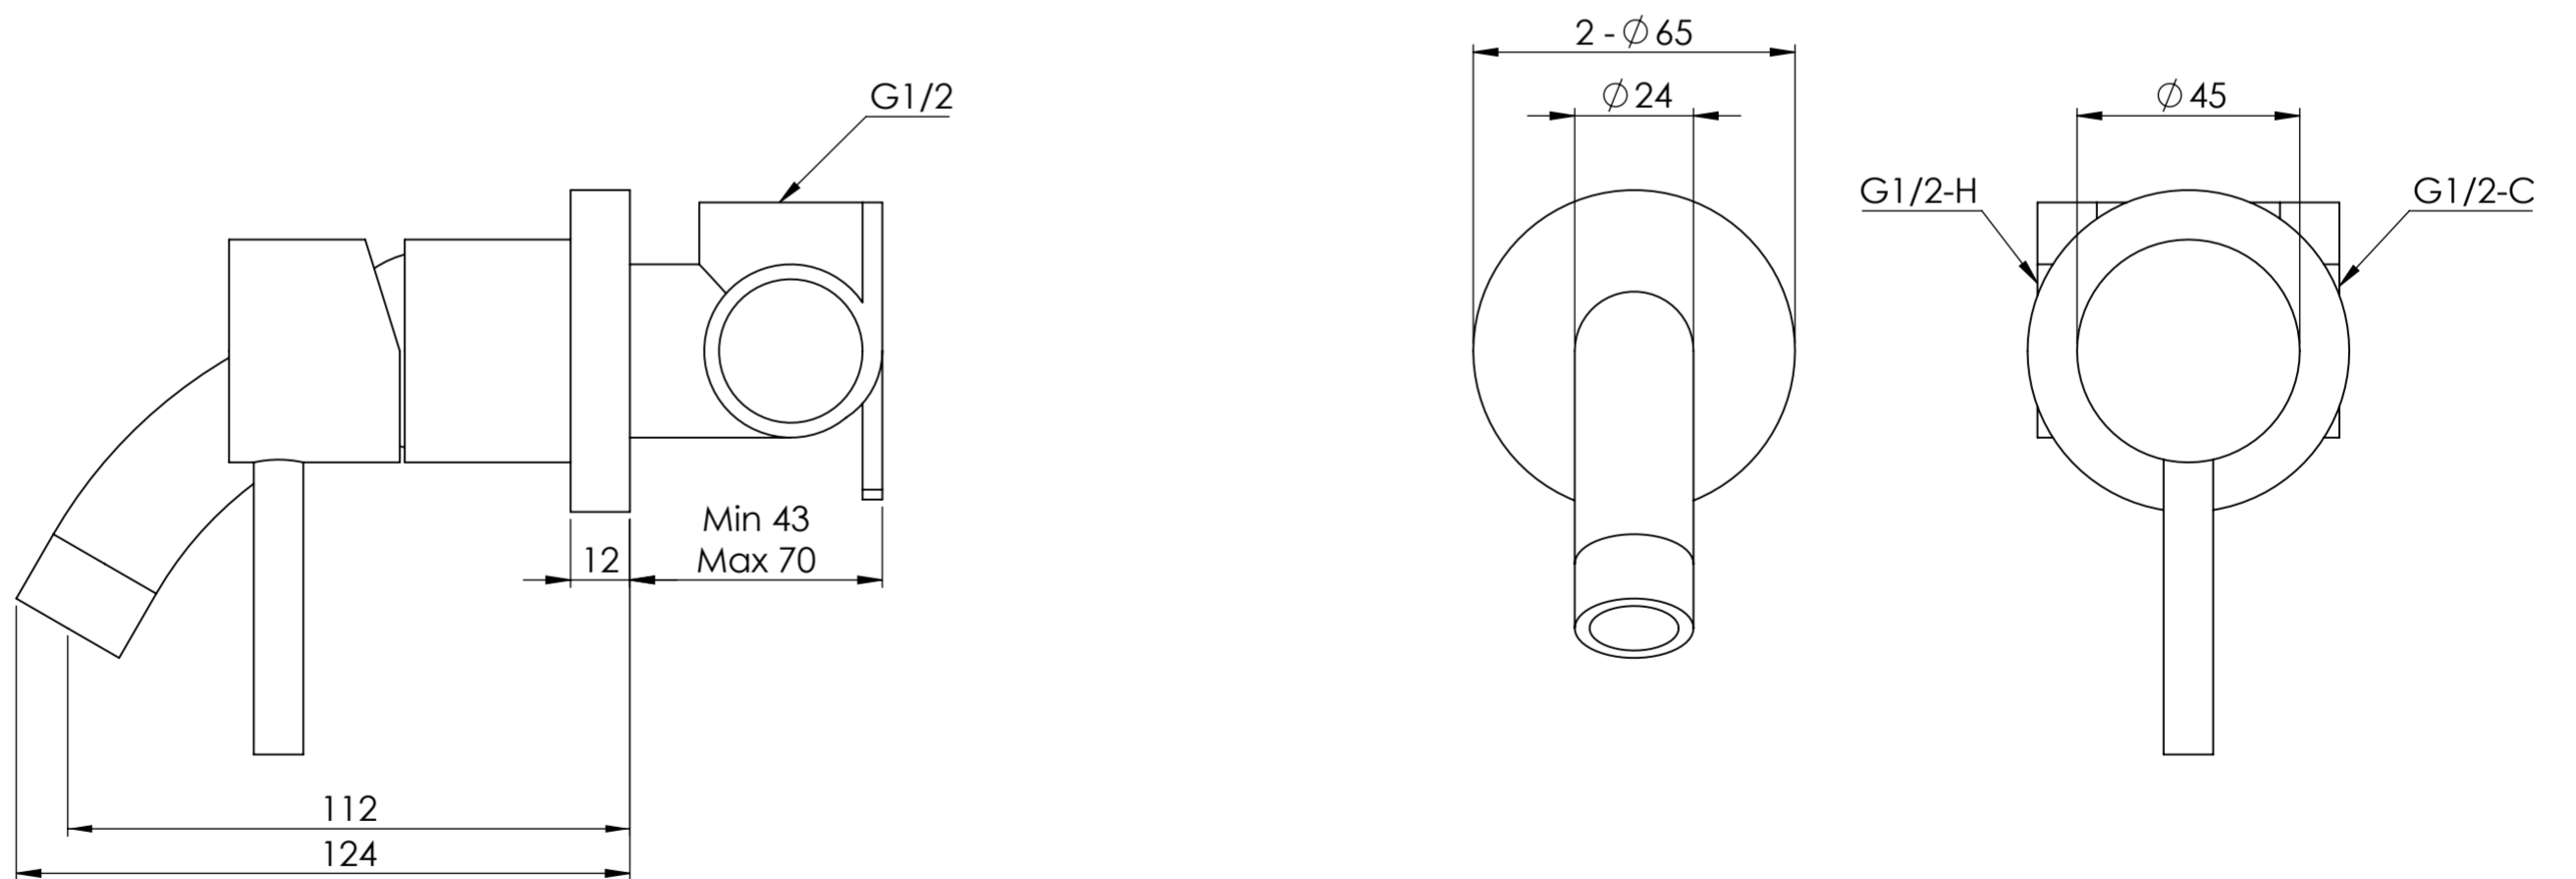

Side View

Front View

LUSO

Product Name	Luxe Series
Product Type	WM Basin Mixer Valve & Spout

All dimensions provided in millimeters.