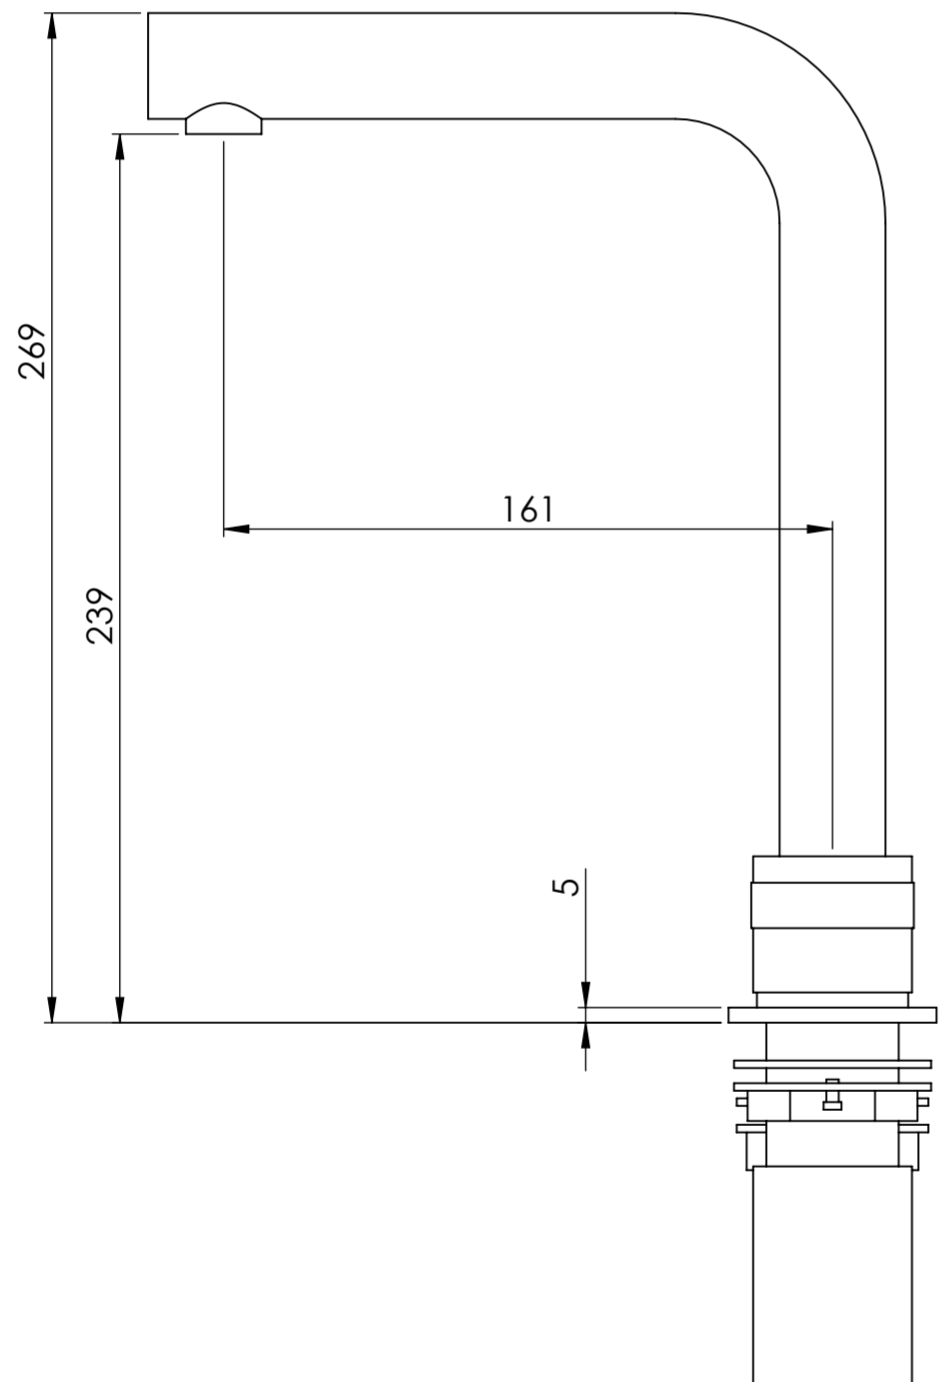

Side View

Front View

LUSO

Product Name

Urban Series

Product Type

Deck Mounted High Neck Basin Mixer

All dimensions provided in millimeters.