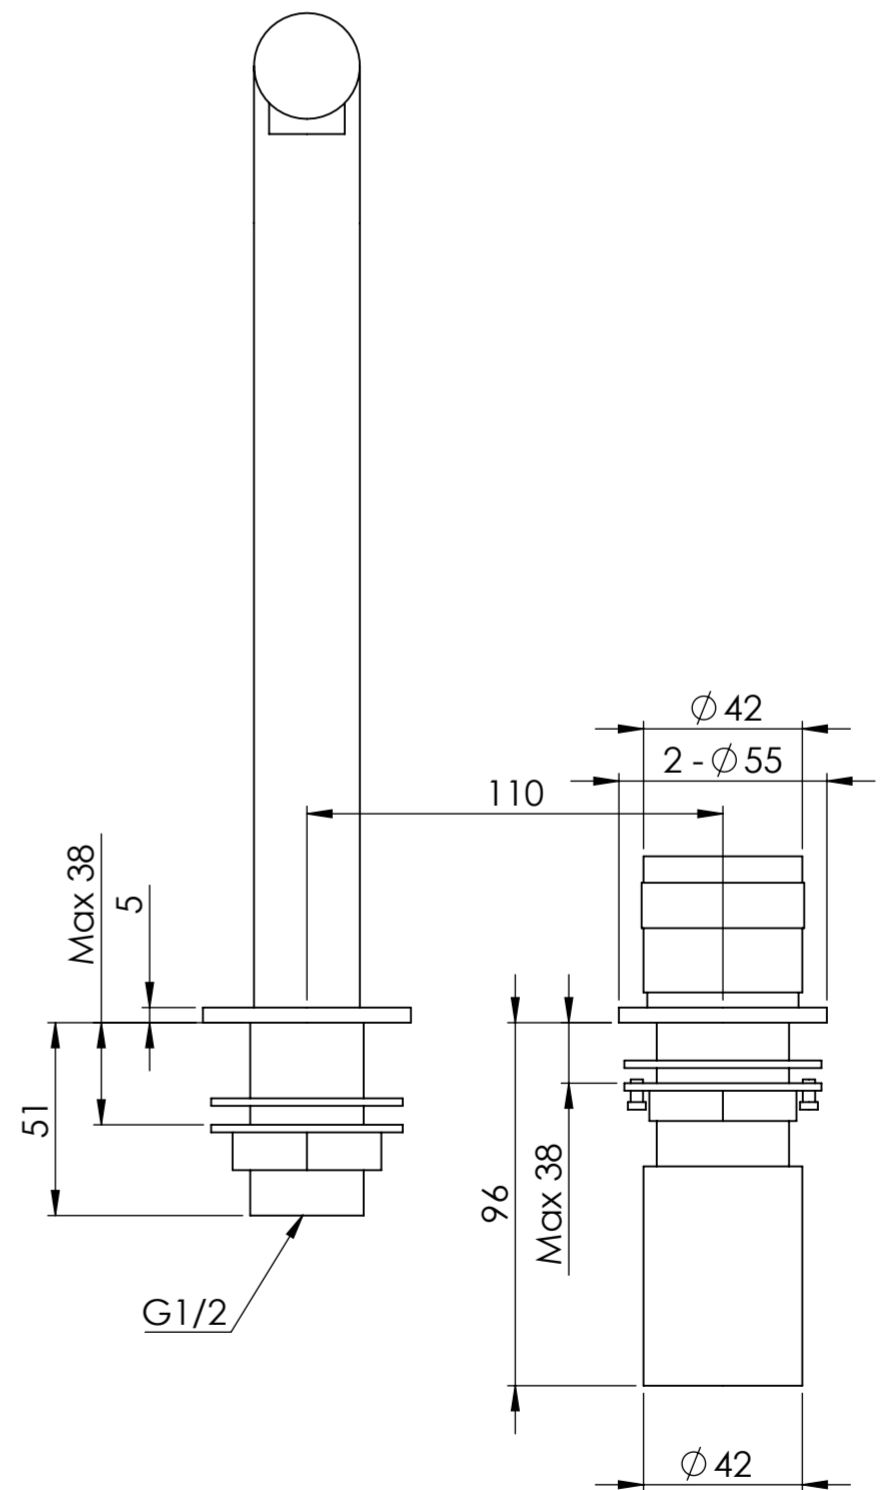

Side View

Front View

LUSO

Product Name

Urban Series

Product Type

Deck Mounted High Neck Basin Mixer

All dimensions provided in millimeters.