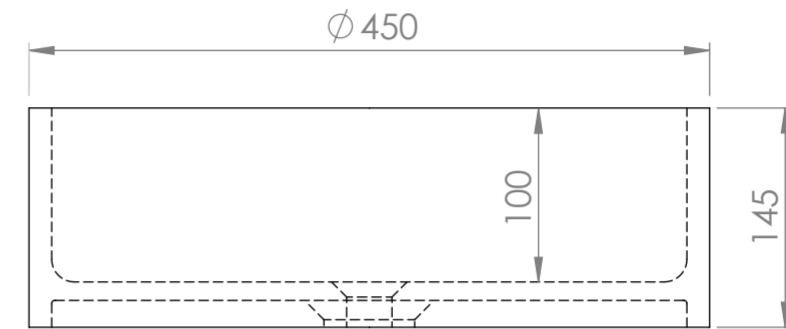

Basin

Top View

Front View - Section View

Counter Top

Top View

Front View

Side View

Back View

LUSO

Product Name	Nuvo Stone Resin Basin 450mm & Stone Resin Wall Hung Countertop Basin Shelf Set
Material	
Basin	Stone Resin
Counter Top	Stone Resin
Size, mm	
Basin	450 x 145
Counter Top	1400 x 500 x 100

All dimensions provided in millimeters.