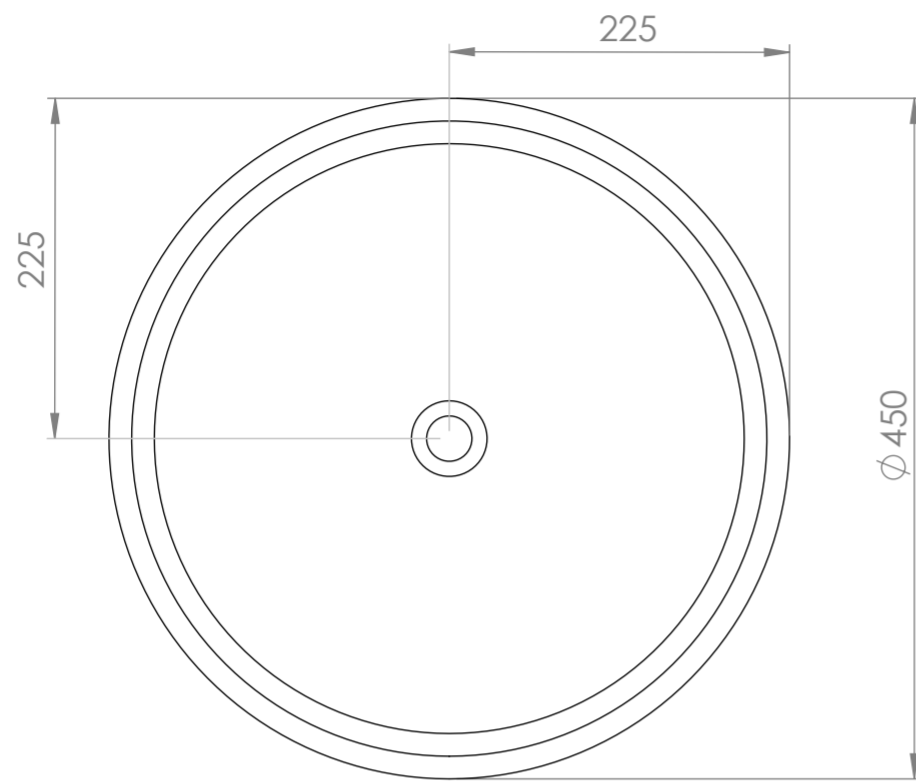

Basin

Top View

Front View - Section View

Counter Top

Top View

Front View

Side View

Back View

LUSO

Product Name	Nuvo Stone Resin Basin 450mm & Stone Resin Wall Hung Countertop Basin Shelf Set
Material	
Basin	Stone Resin
Counter Top	Stone Resin
Size, mm	
Basin	450 x 145
Counter Top	1400 x 500 x 100

All dimensions provided in millimeters.