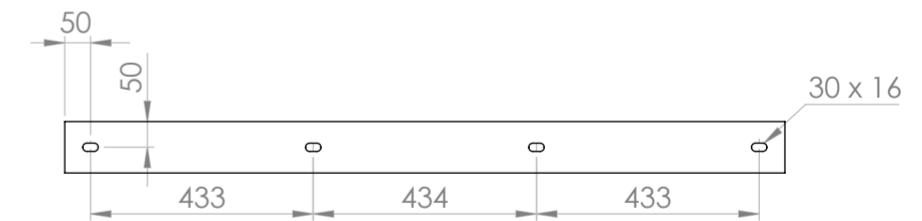

Basin

Top View

Front View - Section View

Counter Top

Top View

Front View

Side View

Back View

LUSO

Product Name	Nuvo Stone Resin Basin 450mm & Stone Resin Wall Hung Countertop Basin Shelf Set
Material	
Basin	Stone Resin
Counter Top	Stone Resin
Size, mm	
Basin	450 x 145
Counter Top	1400 x 500 x 100

All dimensions provided in millimeters.