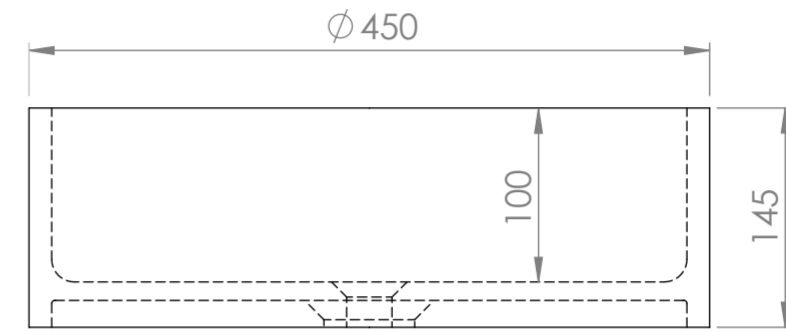

Basin

Top View

Front View - Section View

Counter Top

Top View

Front View

Side View

Back View

**LUSO**

Product Name	Nuvo Stone Resin Basin 450mm & Stone Resin Wall Hung Countertop Basin Shelf Set
Material	
Basin	Stone Resin
Counter Top	Stone Resin
Size, mm	
Basin	450 x 145
Counter Top	1200 x 500 x 100

All dimensions provided in millimeters.