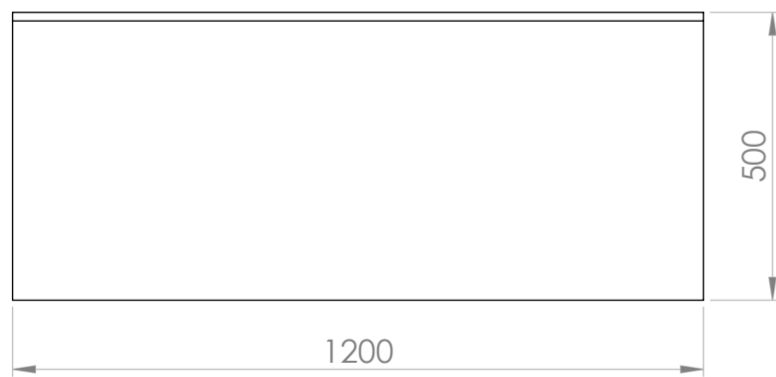

Basin

Top View

Front View - Section View

Counter Top

Top View

Front View

Side View

Back View

**LUSO**

Product Name	Nuvo Stone Resin Basin 450mm & Stone Resin Wall Hung Countertop Basin Shelf Set
Material	
Basin	Stone Resin
Counter Top	Stone Resin
Size, mm	
Basin	450 x 145
Counter Top	1200 x 500 x 100

All dimensions provided in millimeters.