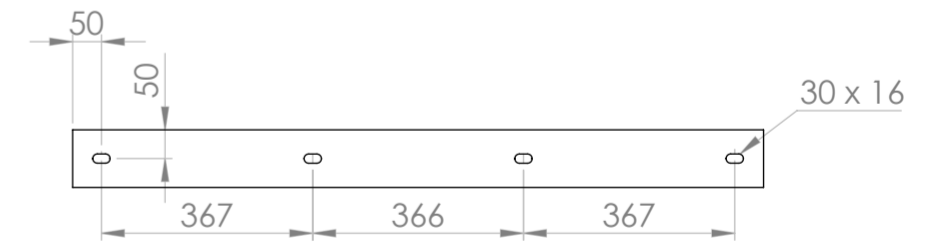

Basin

Top View

Front View - Section View

Counter Top

Top View

Front View

Side View

Back View

**LUSO**

Product Name	Nuvo Stone Resin Basin 450mm & Stone Resin Wall Hung Countertop Basin Shelf Set
Material	
Basin	Stone Resin
Counter Top	Stone Resin
Size, mm	
Basin	450 x 145
Counter Top	1200 x 500 x 100

All dimensions provided in millimeters.