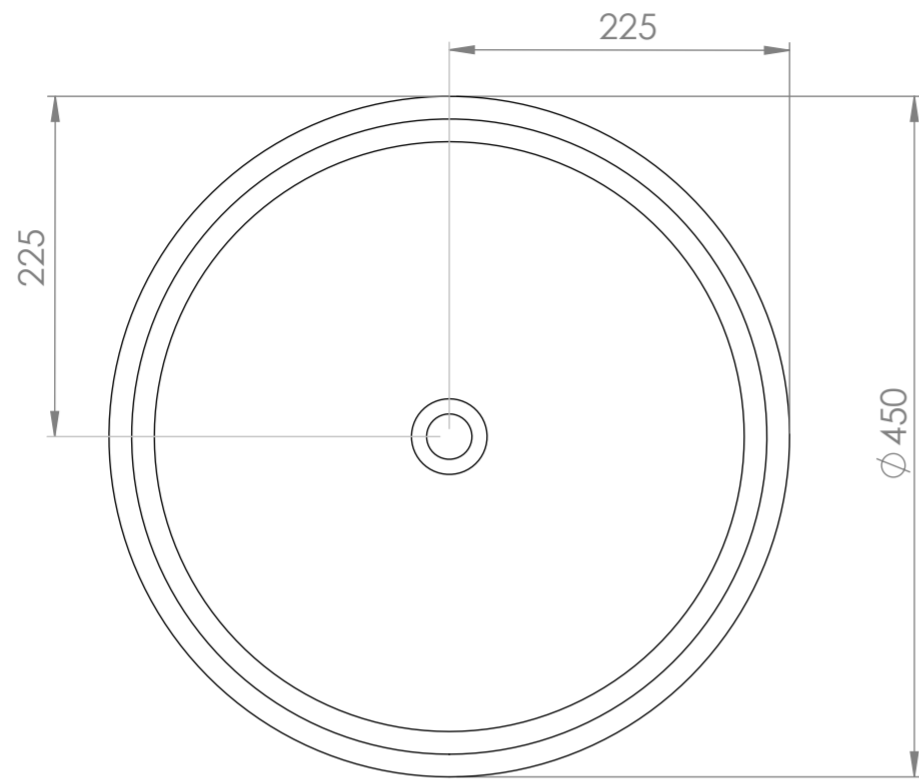

Basin

Top View

Front View - Section View

Counter Top

Top View

Front View

Side View

Back View

**LUSO**

Product Name	Nuvo Stone Resin Basin 450mm & Stone Resin Wall Hung Countertop Basin Shelf Set
Material	
Basin	Stone Resin
Counter Top	Stone Resin
Size, mm	
Basin	450 x 145
Counter Top	1200 x 500 x 100

All dimensions provided in millimeters.