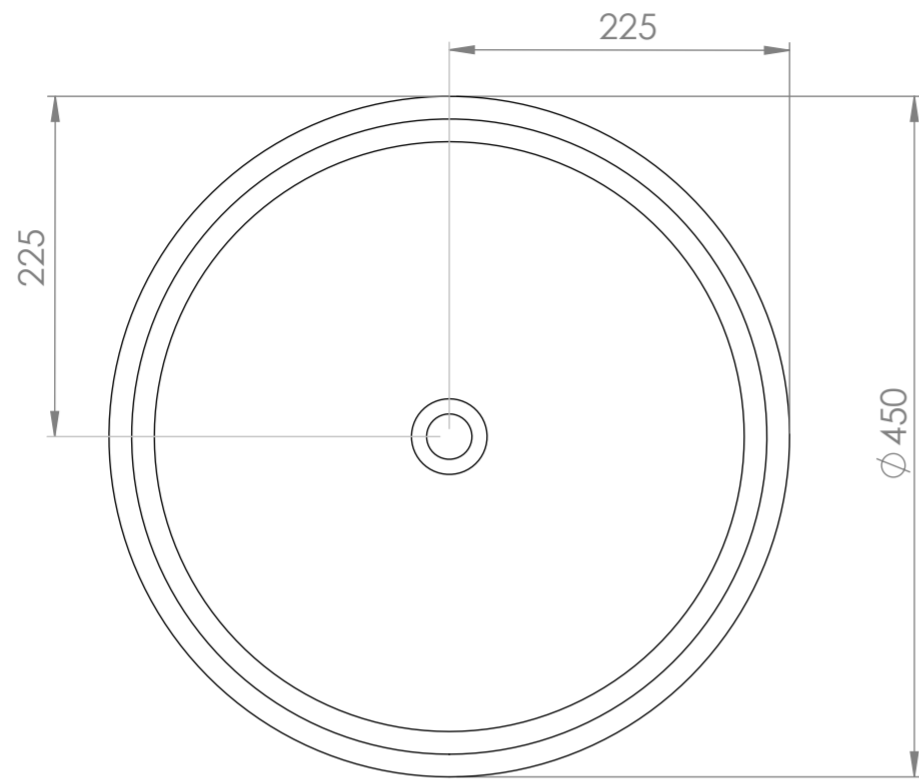

# Basin

Top View

Front View - Section View

# Counter Top

Top View

Front View

Side View

Back View

# LUSO

Product Name	Nuvo Stone Resin Basin 450mm & Stone Resin Wall Hung Countertop Basin Shelf Set
Material	
Basin	Stone Resin
Counter Top	Stone Resin
Size, mm	
Basin	450 x 145
Counter Top	1000 x 500 x 100

All dimensions provided in millimeters.