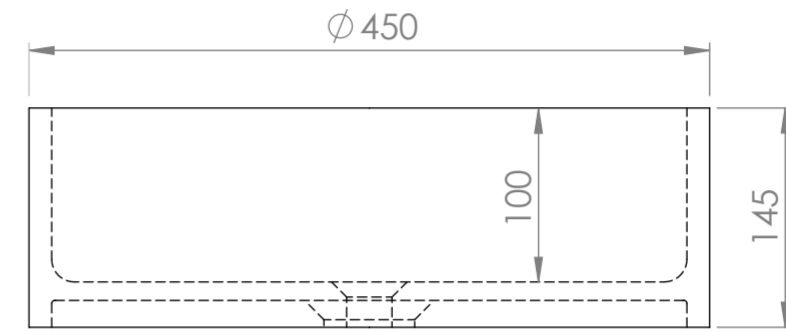

# Basin

Top View

Front View - Section View

# Counter Top

Top View

Front View

Side View

Back View

# LUSO

Product Name	Nuvo Stone Resin Basin 450mm & Stone Resin Wall Hung Countertop Basin Shelf Set
Material	
Basin	Stone Resin
Counter Top	Stone Resin
Size, mm	
Basin	450 x 145
Counter Top	1000 x 500 x 100

All dimensions provided in millimeters.