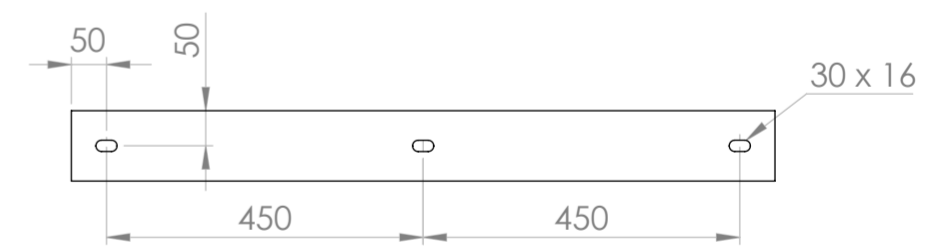

# Basin

Top View

Front View - Section View

# Counter Top

Top View

Front View

Side View

Back View

# LUSO

Product Name	Nuvo Stone Resin Basin 450mm & Stone Resin Wall Hung Countertop Basin Shelf Set
Material	
Basin	Stone Resin
Counter Top	Stone Resin
Size, mm	
Basin	450 x 145
Counter Top	1000 x 500 x 100

All dimensions provided in millimeters.