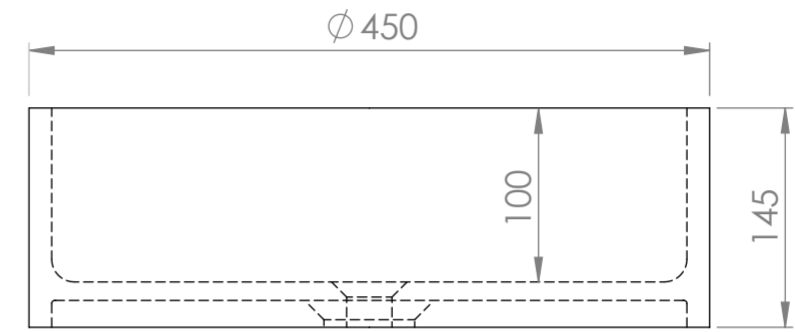

Basin

Top View

Front View - Section View

Counter Top

Top View

Front View

Side View

Back View

LUSO

Product Name	Nuvo Stone Resin Basin 450mm & Stone Resin Wall Hung Countertop Basin Shelf Set
Material	
Basin	Stone Resin
Counter Top	Stone Resin
Size, mm	
Basin	450 x 145
Counter Top	800 x 500 x 100

All dimensions provided in millimeters.