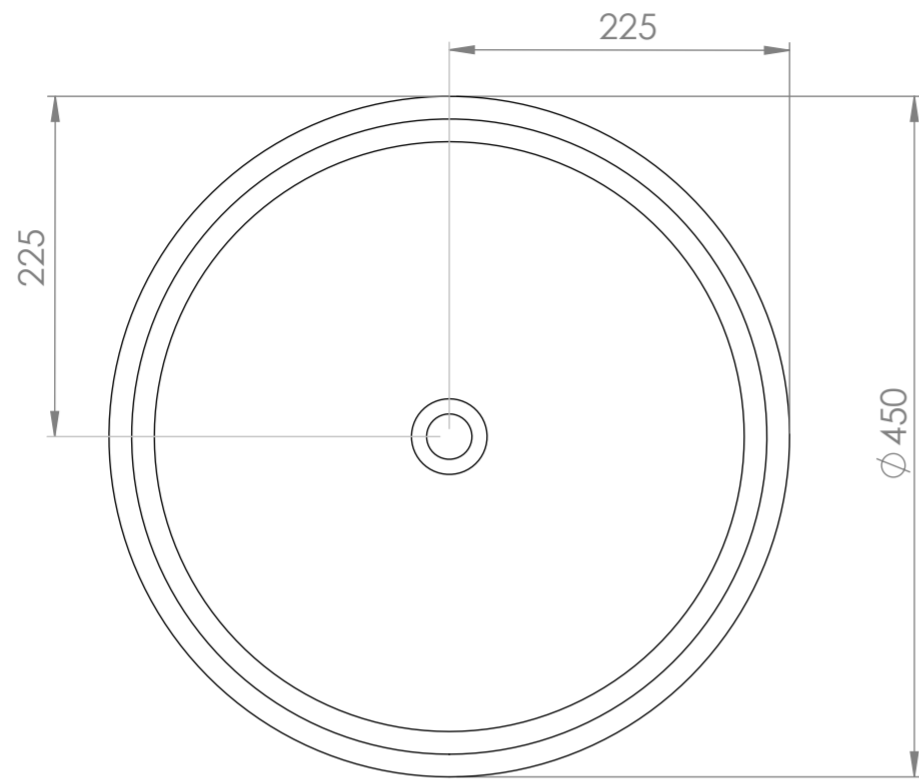

Basin

Top View

Front View - Section View

Counter Top

Top View

Front View

Side View

Back View

LUSO

Product Name	Nuvo Stone Resin Basin 450mm & Stone Resin Wall Hung Countertop Basin Shelf Set
Material	
Basin	Stone Resin
Counter Top	Stone Resin
Size, mm	
Basin	450 x 145
Counter Top	800 x 500 x 100

All dimensions provided in millimeters.