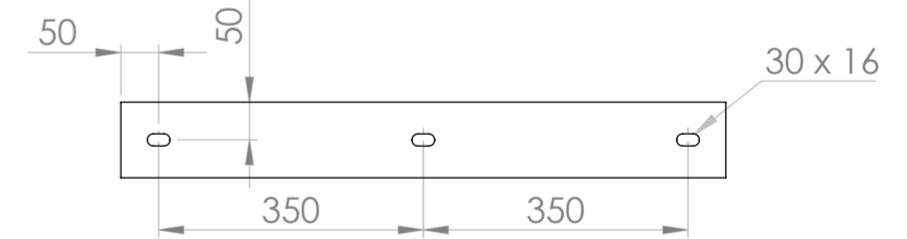

Basin

Top View

Front View - Section View

Counter Top

Top View

Front View

Side View

Back View

LUSO

Product Name	Nuvo Stone Resin Basin 450mm & Stone Resin Wall Hung Countertop Basin Shelf Set
Material	
Basin	Stone Resin
Counter Top	Stone Resin
Size, mm	
Basin	450 x 145
Counter Top	800 x 500 x 100

All dimensions provided in millimeters.