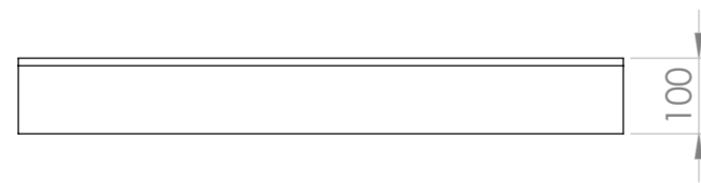

Basin

Top View

Front View - Section View

Counter Top

Top View

Front View

Side View

Back View

LUSO

Product Name	Nuvo Stone Resin Basin 450mm & Stone Resin Wall Hung Countertop Basin Shelf Set
Material	
Basin	Stone Resin
Counter Top	Stone Resin
Size, mm	
Basin	450 x 145
Counter Top	800 x 500 x 100

All dimensions provided in millimeters.