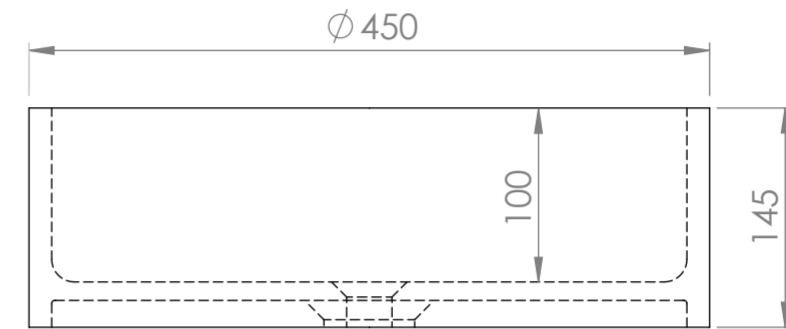

# Basin

Top View

Front View - Section View

# Counter Top

Top View

Front View

Side View

Back View

# LUSO

Product Name	Nuvo Stone Resin Basin 450mm & Stone Resin Wall Hung Countertop Basin Shelf Set
Material	
Basin	Stone Resin
Counter Top	Stone Resin
Size, mm	
Basin	450 x 145
Counter Top	660 x 500 x 100

All dimensions provided in millimeters.