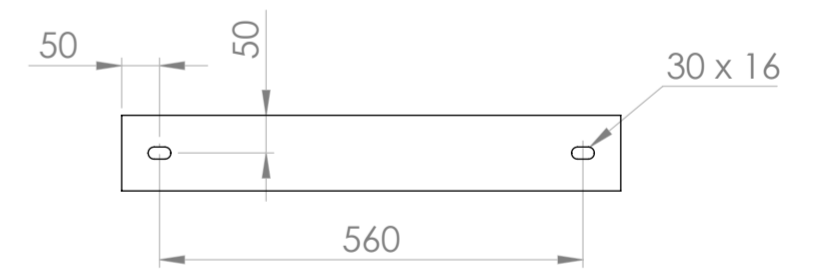

# Basin

Top View

Front View - Section View

# Counter Top

Top View

Front View

Side View

Back View

# LUSO

Product Name	Nuvo Stone Resin Basin 450mm & Stone Resin Wall Hung Countertop Basin Shelf Set
Material	
Basin	Stone Resin
Counter Top	Stone Resin
Size, mm	
Basin	450 x 145
Counter Top	660 x 500 x 100

All dimensions provided in millimeters.