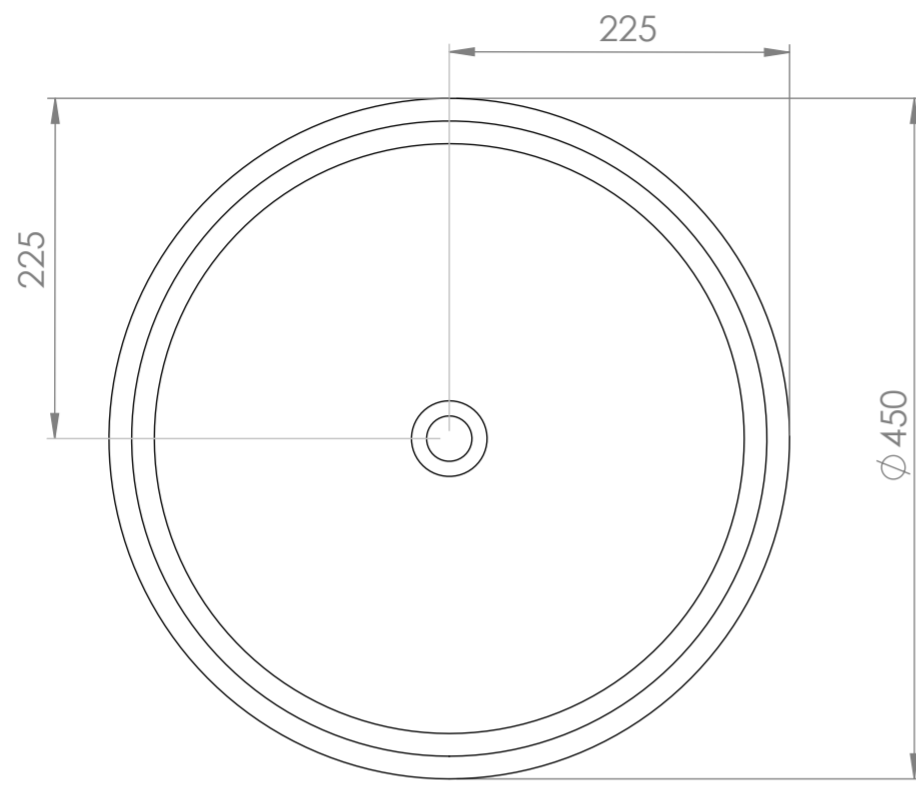

# Basin

Top View

Front View - Section View

# Counter Top

Top View

Front View

Side View

Back View

# LUSO

Product Name	Nuvo Stone Resin Basin 450mm & Stone Resin Wall Hung Countertop Basin Shelf Set
Material	
Basin	Stone Resin
Counter Top	Stone Resin
Size, mm	
Basin	450 x 145
Counter Top	660 x 500 x 100

All dimensions provided in millimeters.