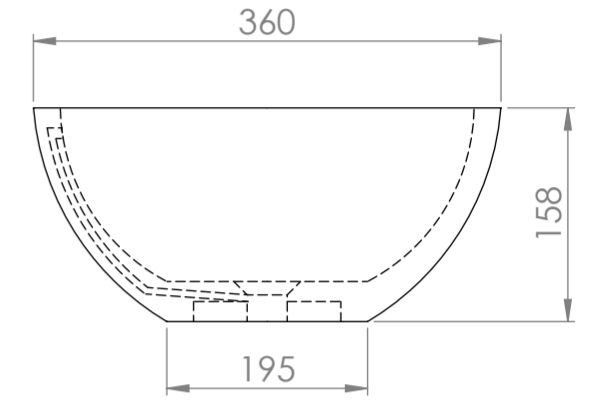

Basin

Top View

Front View - Section View

Side View - Section View

Counter Top

Top View

Front View

Side View

Back View

LUSO

Product Name	Egg Shell Stone Resin Basin 600mm & Stone Resin Wall Hung Countertop Basin Shelf Set
Material	
Basin	Stone Resin
Counter Top	Stone Resin
Size, mm	
Basin	600 x 360 x 158
Counter Top	1400 x 500 x 100

All dimensions provided in millimeters.