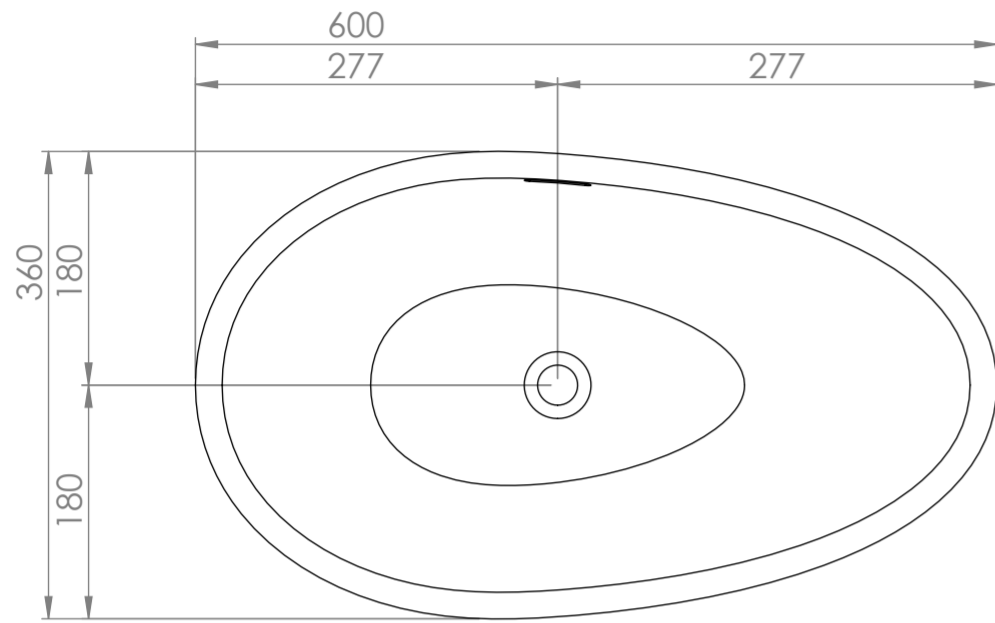

Basin

Top View

Front View - Section View

Side View - Section View

Counter Top

Top View

Front View

Side View

Back View

LUSO

Product Name	Egg Shell Stone Resin Basin 600mm & Stone Resin Wall Hung Countertop Basin Shelf Set
Material	
Basin	Stone Resin
Counter Top	Stone Resin
Size, mm	
Basin	600 x 360 x 158
Counter Top	1400 x 500 x 100

All dimensions provided in millimeters.