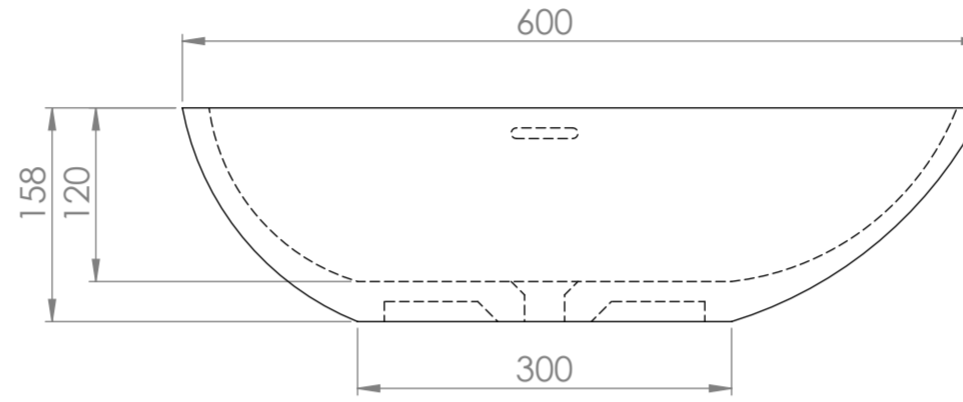

Basin

Top View

Front View - Section View

Side View - Section View

Counter Top

Top View

Front View

Side View

Back View

LUSO

Product Name	Egg Shell Stone Resin Basin 600mm & Stone Resin Wall Hung Countertop Basin Shelf Set
Material	
Basin	Stone Resin
Counter Top	Stone Resin
Size, mm	
Basin	600 x 360 x 158
Counter Top	1400 x 500 x 100

All dimensions provided in millimeters.