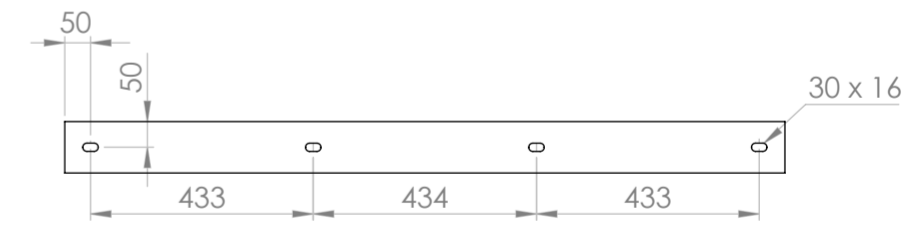

Basin

Top View

Front View - Section View

Side View - Section View

Counter Top

Top View

Front View

Side View

Back View

LUSO

Product Name	Egg Shell Stone Resin Basin 600mm & Stone Resin Wall Hung Countertop Basin Shelf Set
Material	
Basin	Stone Resin
Counter Top	Stone Resin
Size, mm	
Basin	600 x 360 x 158
Counter Top	1400 x 500 x 100

All dimensions provided in millimeters.