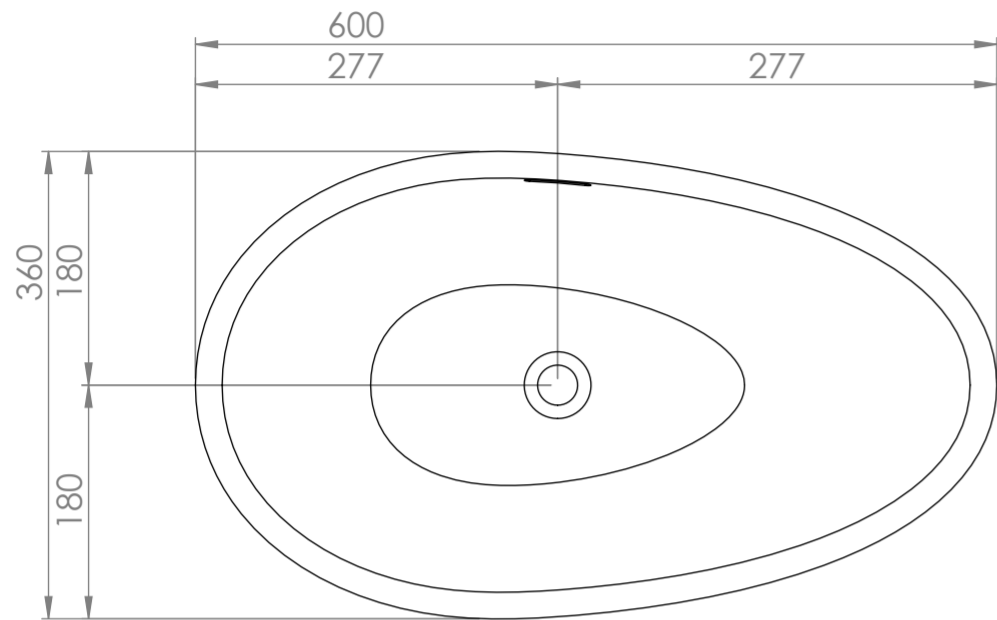

Basin

Top View

Front View - Section View

Side View - Section View

Counter Top

Top View

Front View

Side View

Back View

LUSO

Product Name	Egg Shell Stone Resin Basin 600mm & Stone Resin Wall Hung Countertop Basin Shelf Set
Material	
Basin	Stone Resin
Counter Top	Stone Resin
Size, mm	
Basin	600 x 360 x 158
Counter Top	1200 x 500 x 100

All dimensions provided in millimeters.