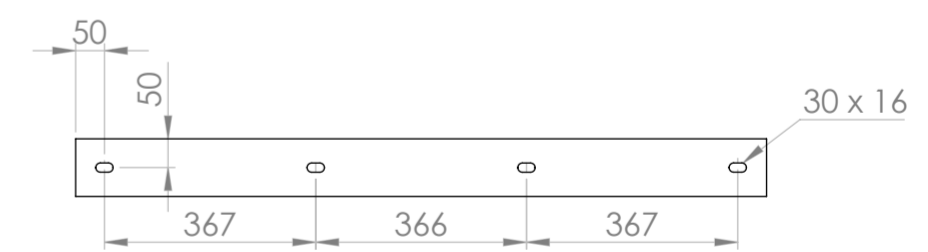

Basin

Top View

Front View - Section View

Side View - Section View

Counter Top

Top View

Front View

Side View

Back View

LUSO

Product Name	Egg Shell Stone Resin Basin 600mm & Stone Resin Wall Hung Countertop Basin Shelf Set
Material	
Basin	Stone Resin
Counter Top	Stone Resin
Size, mm	
Basin	600 x 360 x 158
Counter Top	1200 x 500 x 100

All dimensions provided in millimeters.