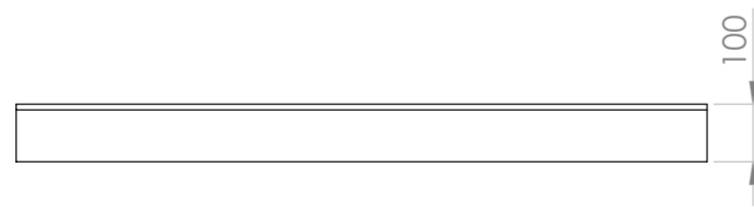

Basin

Top View

Front View - Section View

Side View - Section View

Counter Top

Top View

Front View

Side View

Back View

LUSO

Product Name	Egg Shell Stone Resin Basin 600mm & Stone Resin Wall Hung Countertop Basin Shelf Set
Material	
Basin	Stone Resin
Counter Top	Stone Resin
Size, mm	
Basin	600 x 360 x 158
Counter Top	1200 x 500 x 100

All dimensions provided in millimeters.