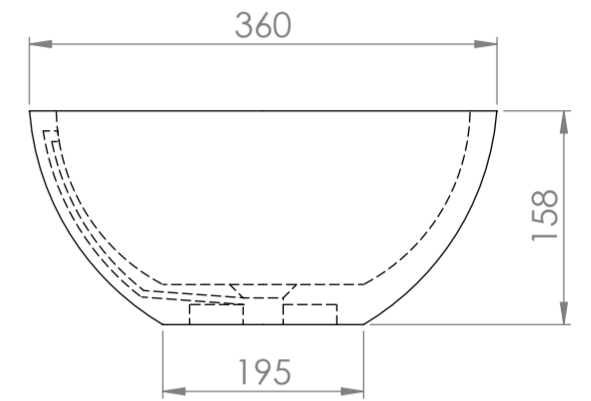

Basin

Top View

Front View - Section View

Side View - Section View

Counter Top

Top View

Front View

Side View

Back View

LUSO

Product Name	Egg Shell Stone Resin Basin 600mm & Stone Resin Wall Hung Countertop Basin Shelf Set
Material	
Basin	Stone Resin
Counter Top	Stone Resin
Size, mm	
Basin	600 x 360 x 158
Counter Top	1200 x 500 x 100

All dimensions provided in millimeters.