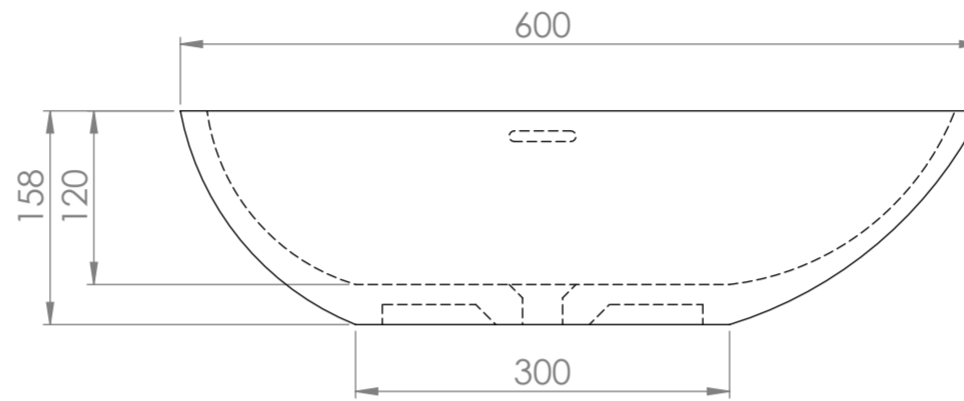

Basin

Top View

Front View - Section View

Side View - Section View

Counter Top

Top View

Front View

Side View

Back View

LUSO

Product Name	Egg Shell Stone Resin Basin 600mm & Stone Resin Wall Hung Countertop Basin Shelf Set
Material	
Basin	Stone Resin
Counter Top	Stone Resin
Size, mm	
Basin	600 x 360 x 158
Counter Top	1200 x 500 x 100

All dimensions provided in millimeters.