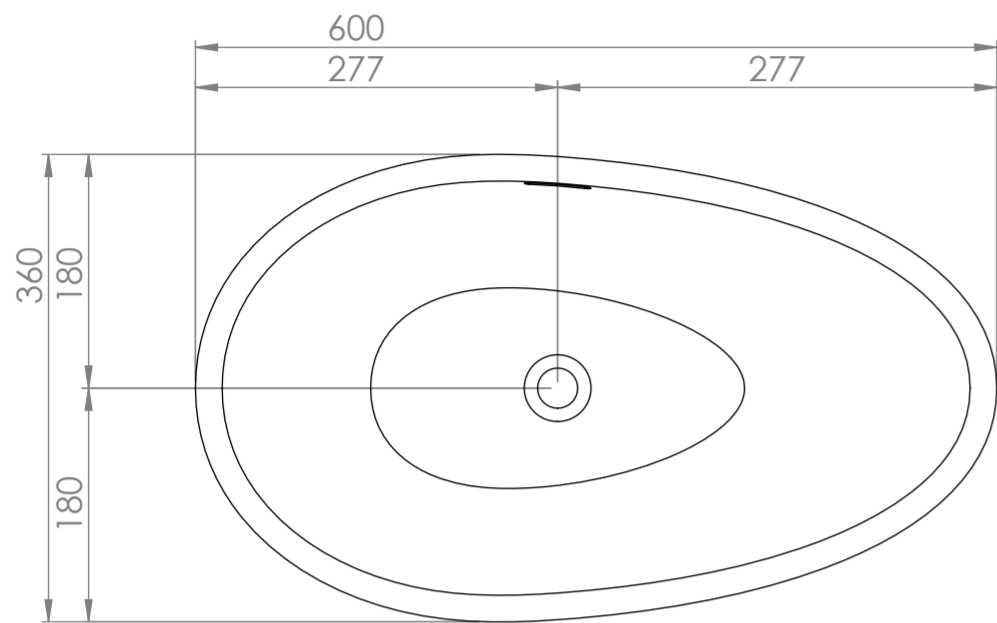

Basin

Top View

Front View - Section View

Side View - Section View

Counter Top

Top View

Front View

Side View

Back View

LUSO

Product Name	Egg Shell Stone Resin Basin 600mm & Stone Resin Wall Hung Countertop Basin Shelf Set
Material	
Basin	Stone Resin
Counter Top	Stone Resin
Size, mm	
Basin	600 x 360 x 158
Counter Top	1000 x 500 x 100

All dimensions provided in millimeters.