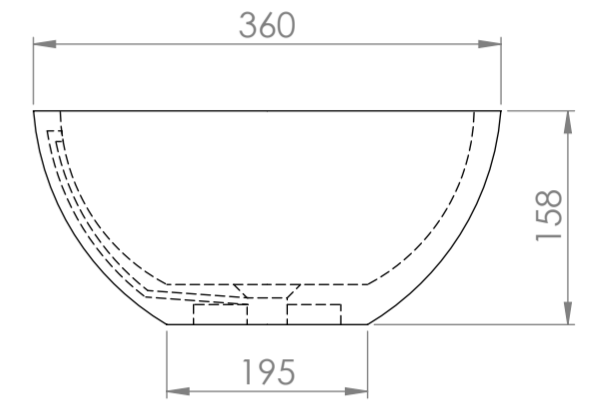

Basin

Top View

Front View - Section View

Side View - Section View

Counter Top

Top View

Front View

Side View

Back View

LUSO

Product Name	Egg Shell Stone Resin Basin 600mm & Stone Resin Wall Hung Countertop Basin Shelf Set
Material	
Basin	Stone Resin
Counter Top	Stone Resin
Size, mm	
Basin	600 x 360 x 158
Counter Top	1000 x 500 x 100

All dimensions provided in millimeters.