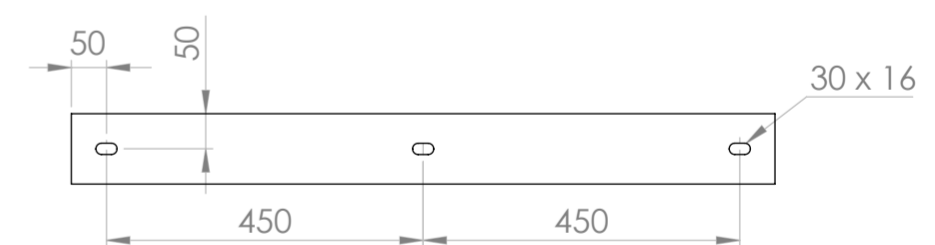

Basin

Top View

Front View - Section View

Side View - Section View

Counter Top

Top View

Front View

Side View

Back View

LUSO

Product Name	Egg Shell Stone Resin Basin 600mm & Stone Resin Wall Hung Countertop Basin Shelf Set
Material	
Basin	Stone Resin
Counter Top	Stone Resin
Size, mm	
Basin	600 x 360 x 158
Counter Top	1000 x 500 x 100

All dimensions provided in millimeters.