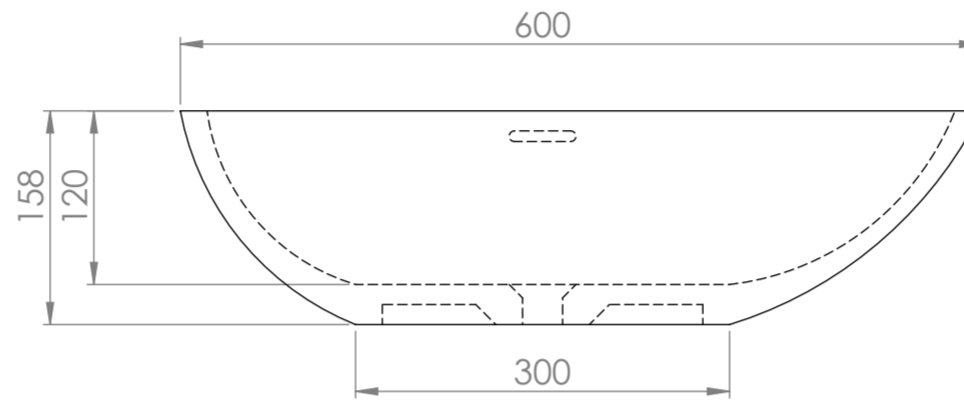

Basin

Top View

Front View - Section View

Side View - Section View

Counter Top

Top View

Front View

Side View

Back View

LUSO

Product Name	Egg Shell Stone Resin Basin 600mm & Stone Resin Wall Hung Countertop Basin Shelf Set
Material	
Basin	Stone Resin
Counter Top	Stone Resin
Size, mm	
Basin	600 x 360 x 158
Counter Top	1000 x 500 x 100

All dimensions provided in millimeters.