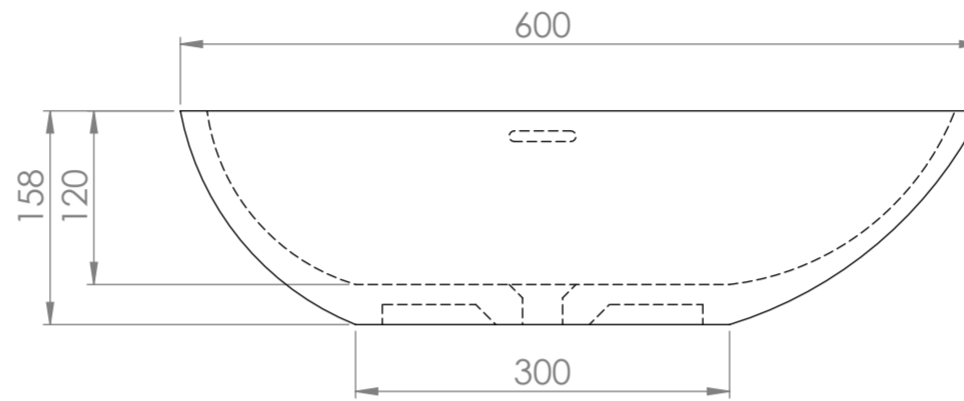

Basin

Top View

Front View - Section View

Side View - Section View

Counter Top

Top View

Front View

Side View

Back View

LUSO

Product Name	Egg Shell Stone Resin Basin 600mm & Stone Resin Wall Hung Countertop Basin Shelf Set
Material	
Basin	Stone Resin
Counter Top	Stone Resin
Size, mm	
Basin	600 x 360 x 158
Counter Top	800 x 500 x 100

All dimensions provided in millimeters.