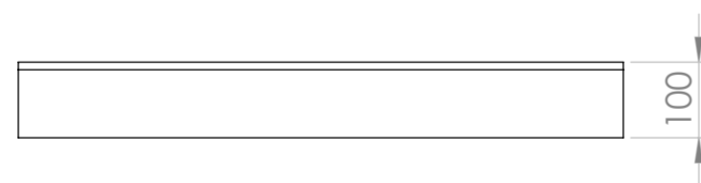

Basin

Top View

Front View - Section View

Side View - Section View

Counter Top

Top View

Front View

Side View

Back View

LUSO

Product Name	Egg Shell Stone Resin Basin 600mm & Stone Resin Wall Hung Countertop Basin Shelf Set
Material	
Basin	Stone Resin
Counter Top	Stone Resin
Size, mm	
Basin	600 x 360 x 158
Counter Top	800 x 500 x 100

All dimensions provided in millimeters.