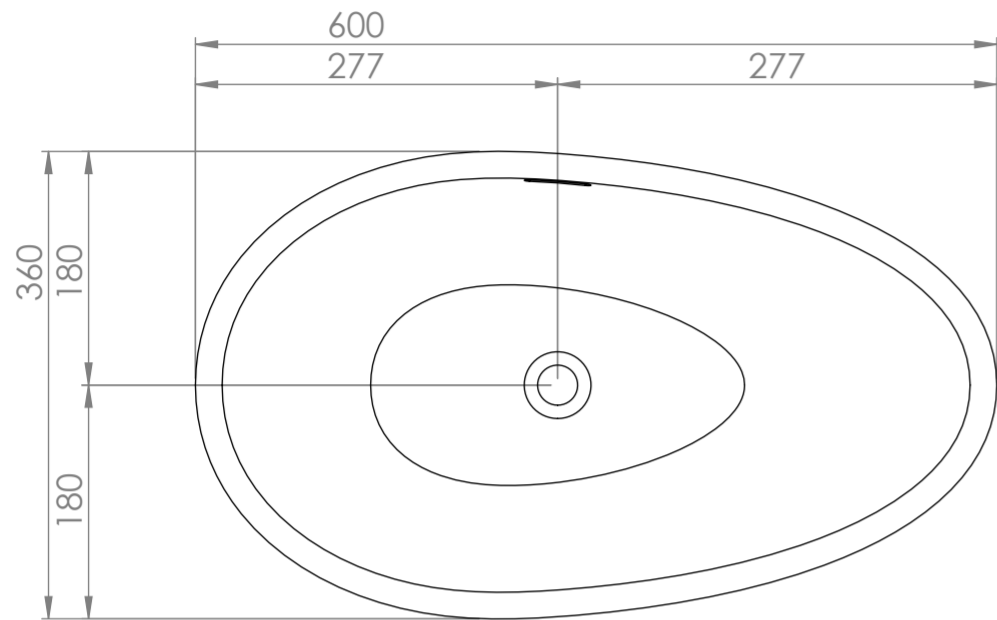

Basin

Top View

Front View - Section View

Side View - Section View

Counter Top

Top View

Front View

Side View

Back View

LUSO

Product Name	Egg Shell Stone Resin Basin 600mm & Stone Resin Wall Hung Countertop Basin Shelf Set
Material	
Basin	Stone Resin
Counter Top	Stone Resin
Size, mm	
Basin	600 x 360 x 158
Counter Top	800 x 500 x 100

All dimensions provided in millimeters.