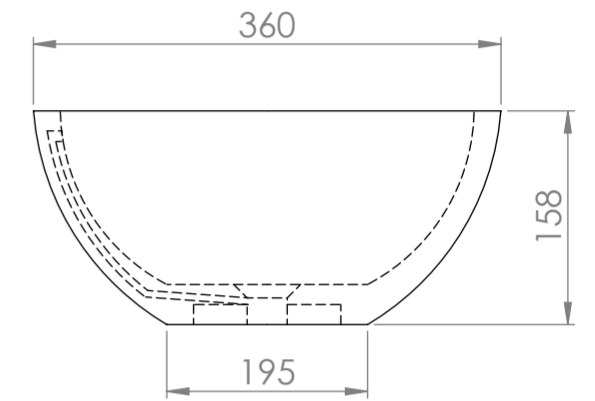

Basin

Top View

Front View - Section View

Side View - Section View

Counter Top

Top View

Front View

Side View

Back View

LUSO

Product Name	Egg Shell Stone Resin Basin 600mm & Stone Resin Wall Hung Countertop Basin Shelf Set
Material	
Basin	Stone Resin
Counter Top	Stone Resin
Size, mm	
Basin	600 x 360 x 158
Counter Top	800 x 500 x 100

All dimensions provided in millimeters.