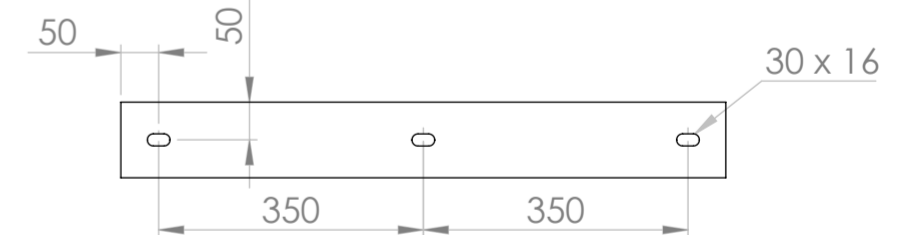

Basin

Top View

Front View - Section View

Side View - Section View

Counter Top

Top View

Front View

Side View

Back View

LUSO

Product Name	Egg Shell Stone Resin Basin 600mm & Stone Resin Wall Hung Countertop Basin Shelf Set
Material	
Basin	Stone Resin
Counter Top	Stone Resin
Size, mm	
Basin	600 x 360 x 158
Counter Top	800 x 500 x 100

All dimensions provided in millimeters.