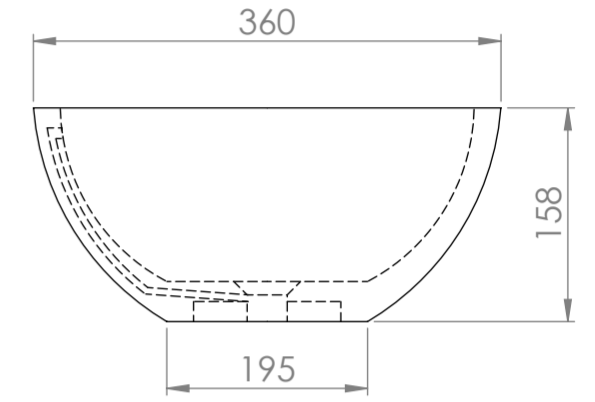

Basin

Top View

Front View - Section View

Side View - Section View

Counter Top

Top View

Front View

Side View

Back View

LUSO

Product Name	Egg Shell Stone Resin Basin 600mm & Stone Resin Wall Hung Countertop Basin Shelf Set
Material	
Basin	Stone Resin
Counter Top	Stone Resin
Size, mm	
Basin	600 x 360 x 158
Counter Top	660 x 500 x 100

All dimensions provided in millimeters.