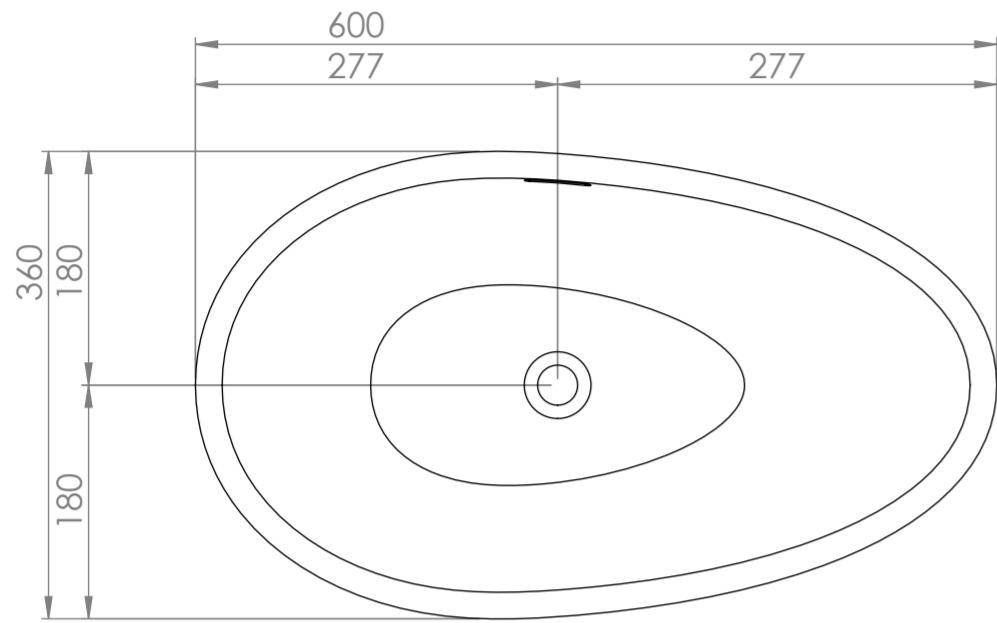

Basin

Top View

Front View - Section View

Side View - Section View

Counter Top

Top View

Front View

Side View

Back View

LUSO

Product Name	Egg Shell Stone Resin Basin 600mm & Stone Resin Wall Hung Countertop Basin Shelf Set
Material	
Basin	Stone Resin
Counter Top	Stone Resin
Size, mm	
Basin	600 x 360 x 158
Counter Top	660 x 500 x 100

All dimensions provided in millimeters.