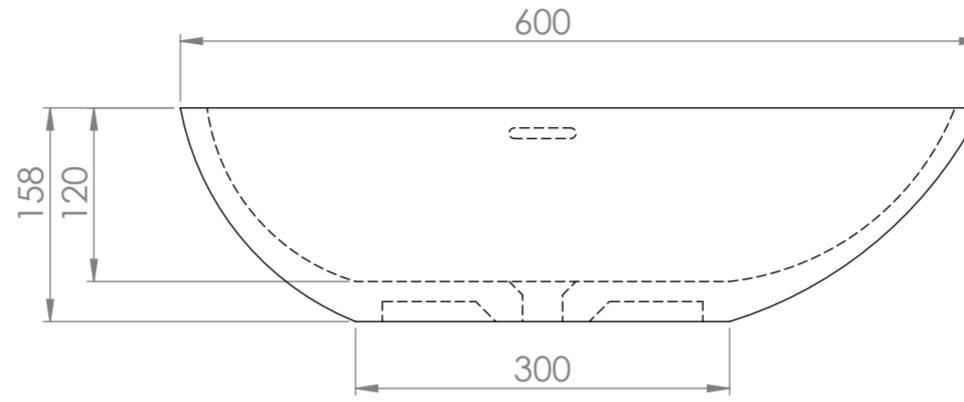

Basin

Top View

Front View - Section View

Side View - Section View

Counter Top

Top View

Front View

Side View

Back View

LUSO

Product Name	Egg Shell Stone Resin Basin 600mm & Stone Resin Wall Hung Countertop Basin Shelf Set
Material	
Basin	Stone Resin
Counter Top	Stone Resin
Size, mm	
Basin	600 x 360 x 158
Counter Top	660 x 500 x 100

All dimensions provided in millimeters.