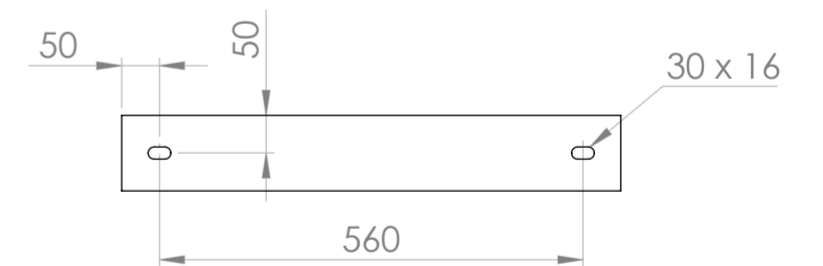

Basin

Top View

Front View - Section View

Side View - Section View

Counter Top

Top View

Front View

Side View

Back View

LUSO

Product Name	Egg Shell Stone Resin Basin 600mm & Stone Resin Wall Hung Countertop Basin Shelf Set
Material	
Basin	Stone Resin
Counter Top	Stone Resin
Size, mm	
Basin	600 x 360 x 158
Counter Top	660 x 500 x 100

All dimensions provided in millimeters.