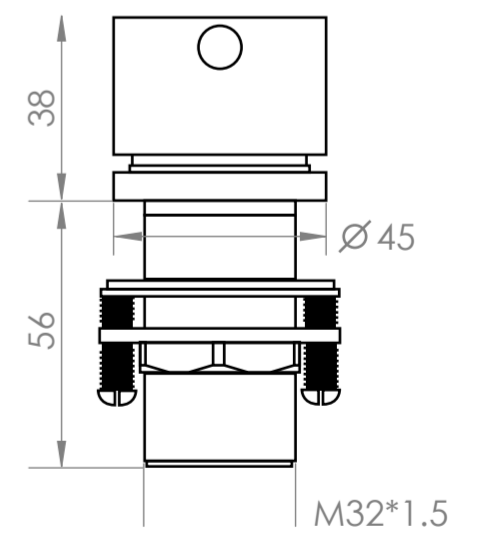

Front View

Side View

LUSO

Product Name	Vuito Series
Product Type	Kitchen Tap

All dimensions provided in millimeters.