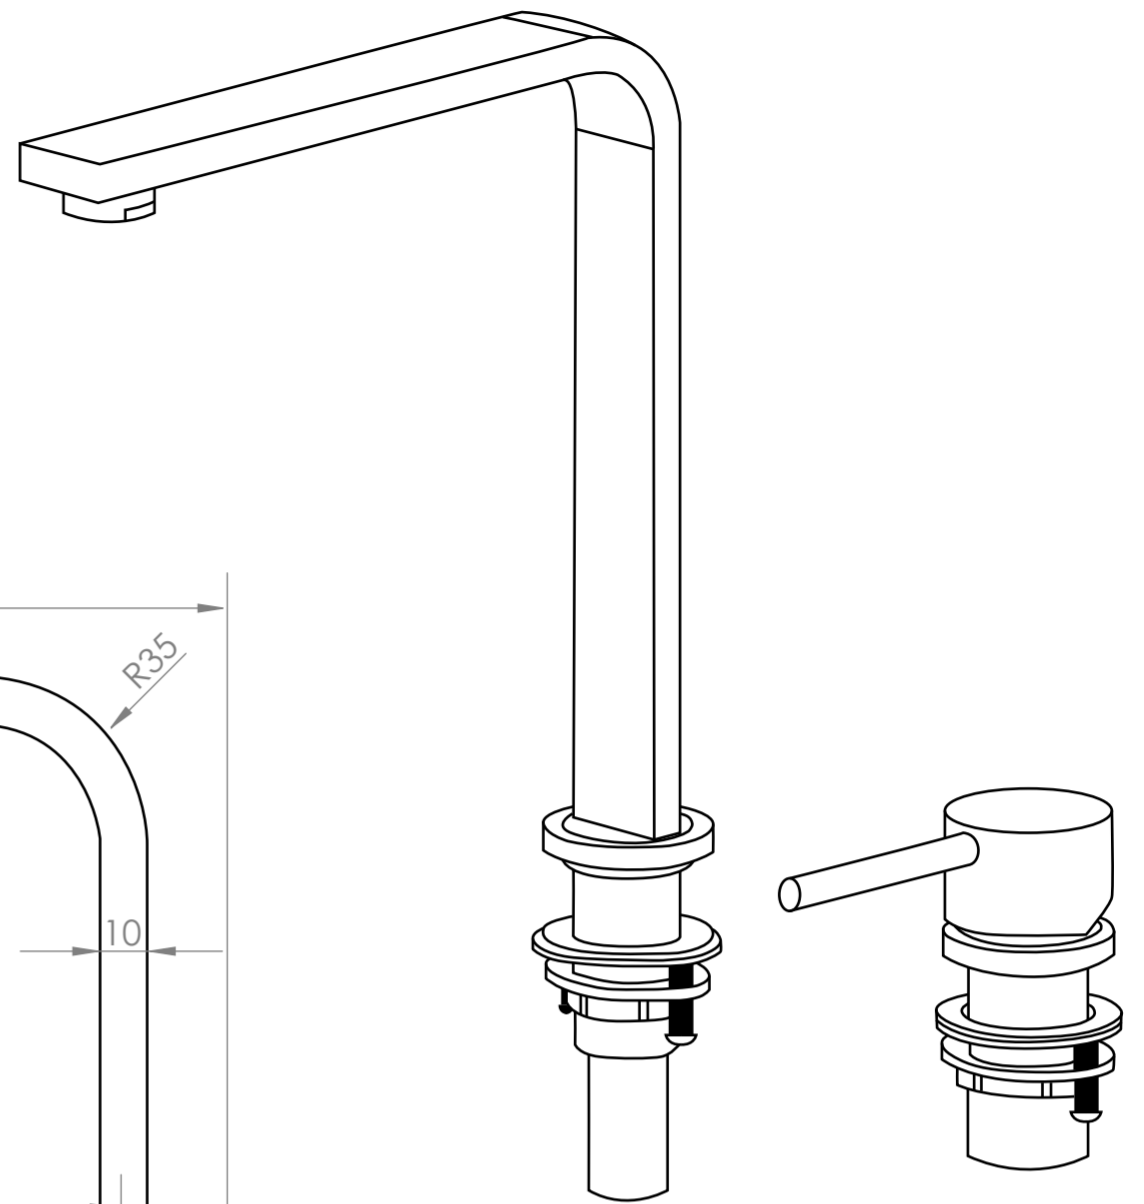

Front View

Side View

LUSO

Product Name	Vuito Series
Product Type	Kitchen Tap

All dimensions provided in millimeters.