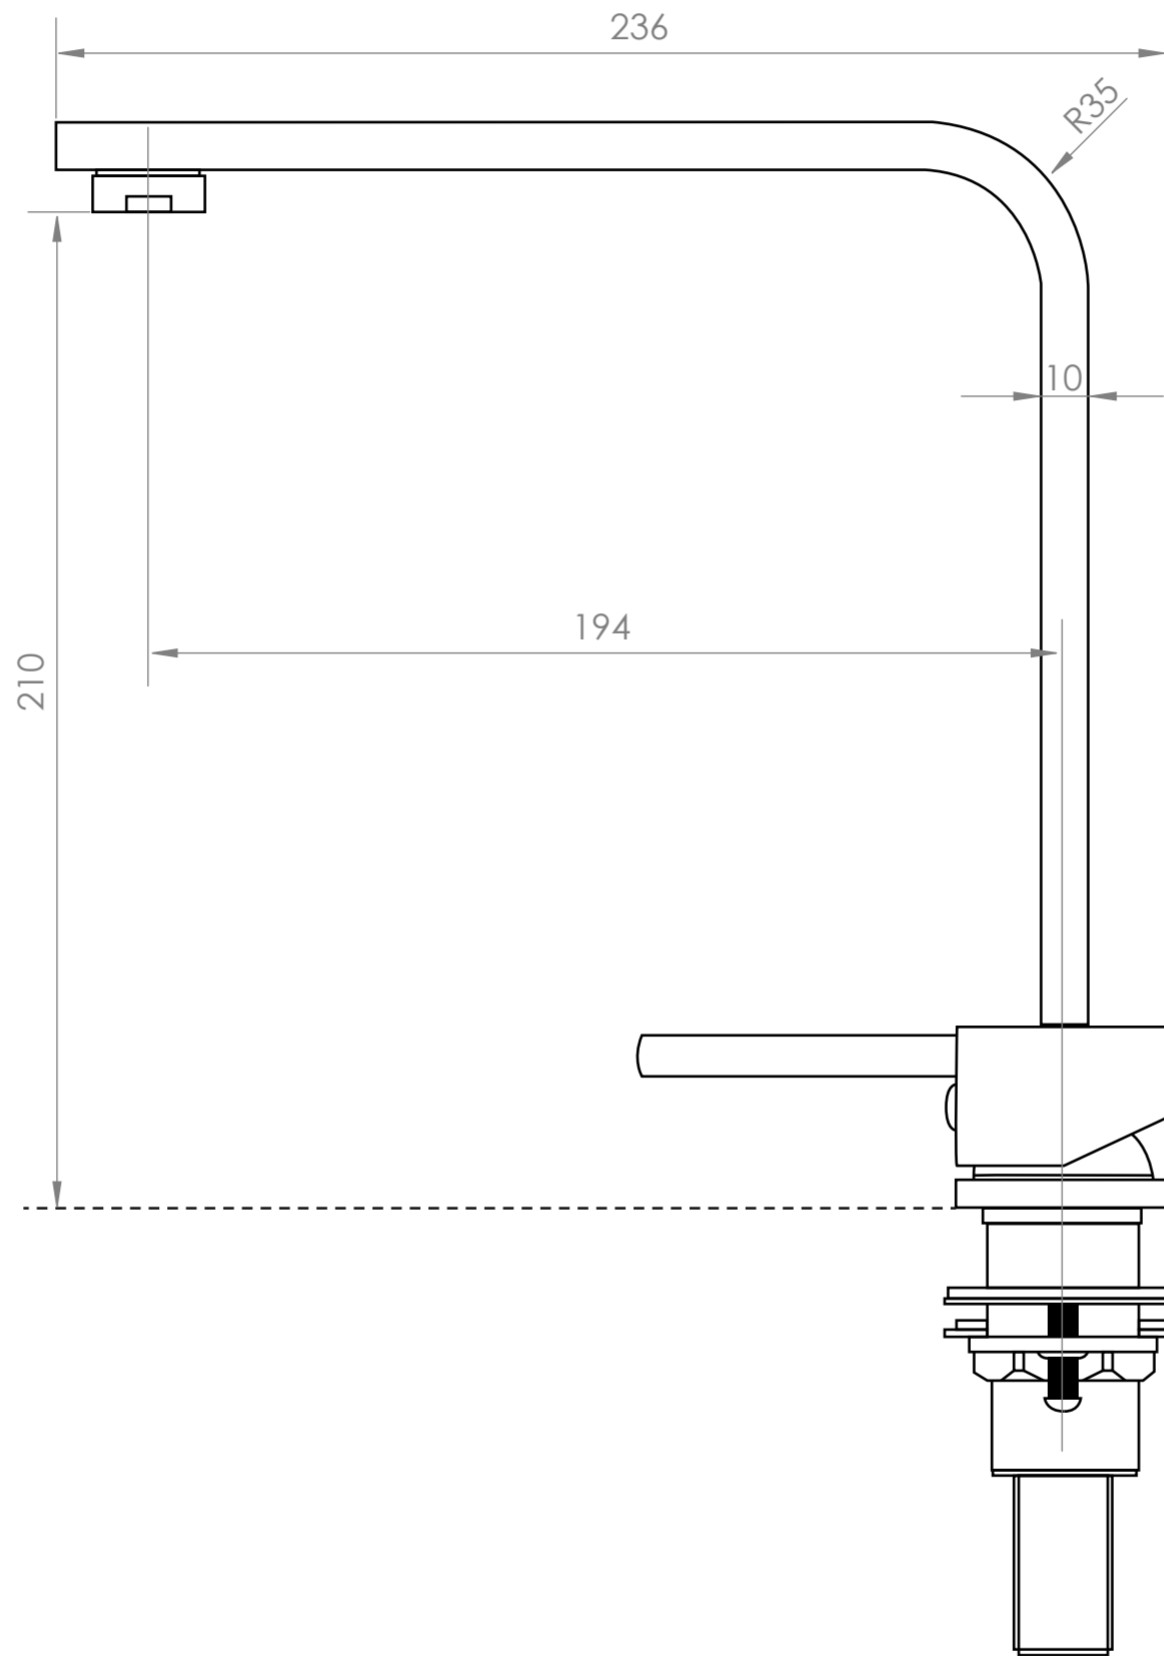

Front View

Side View

LUSO

Product Name	Vuito Series
Product Type	Kitchen Tap

All dimensions provided in millimeters.