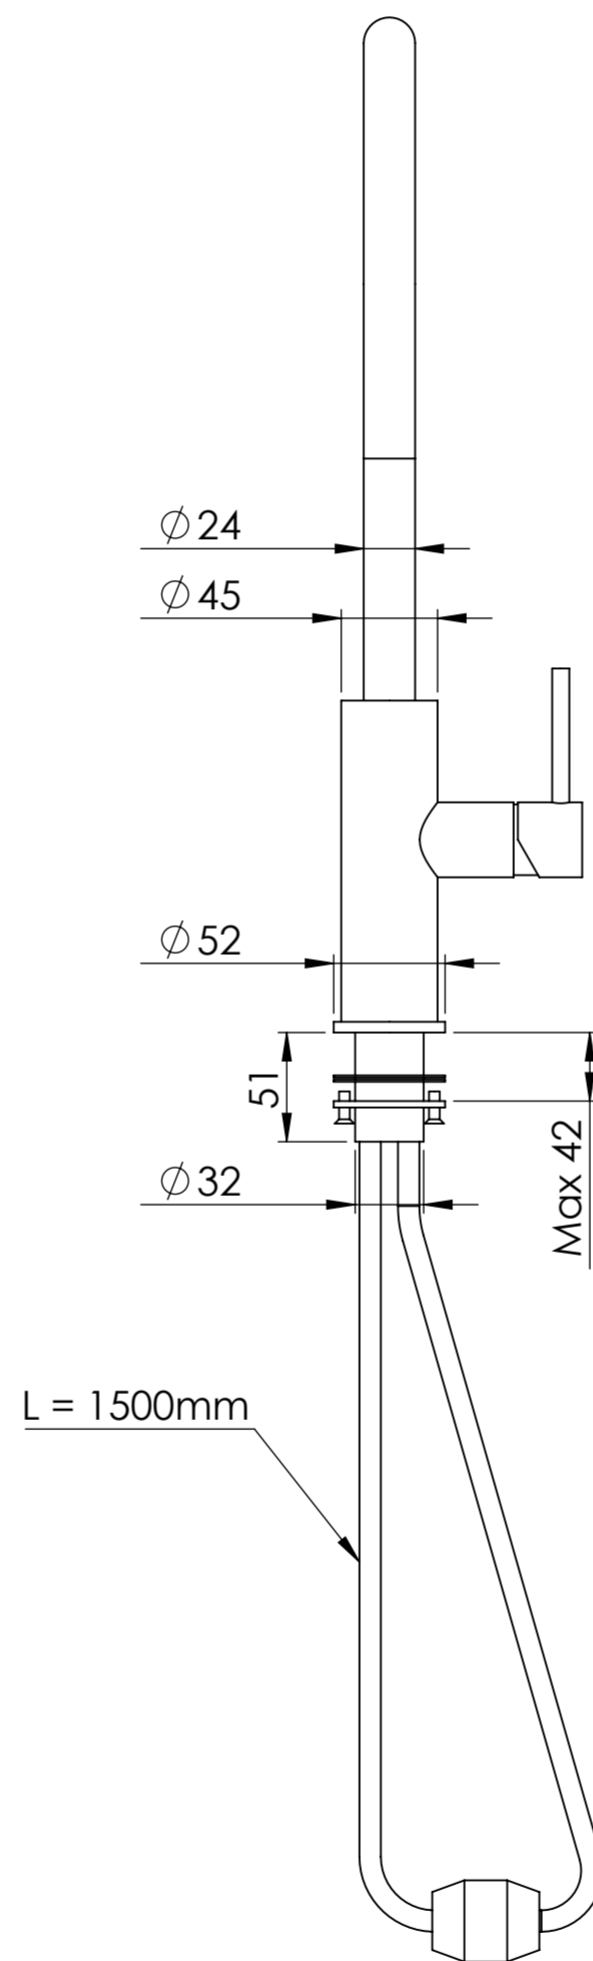

Side View

Front View

**LUSO**

Product Name

Elegance Series

Product Type

Pull Out Kitchen Tap

*All dimensions provided in millimeters.*