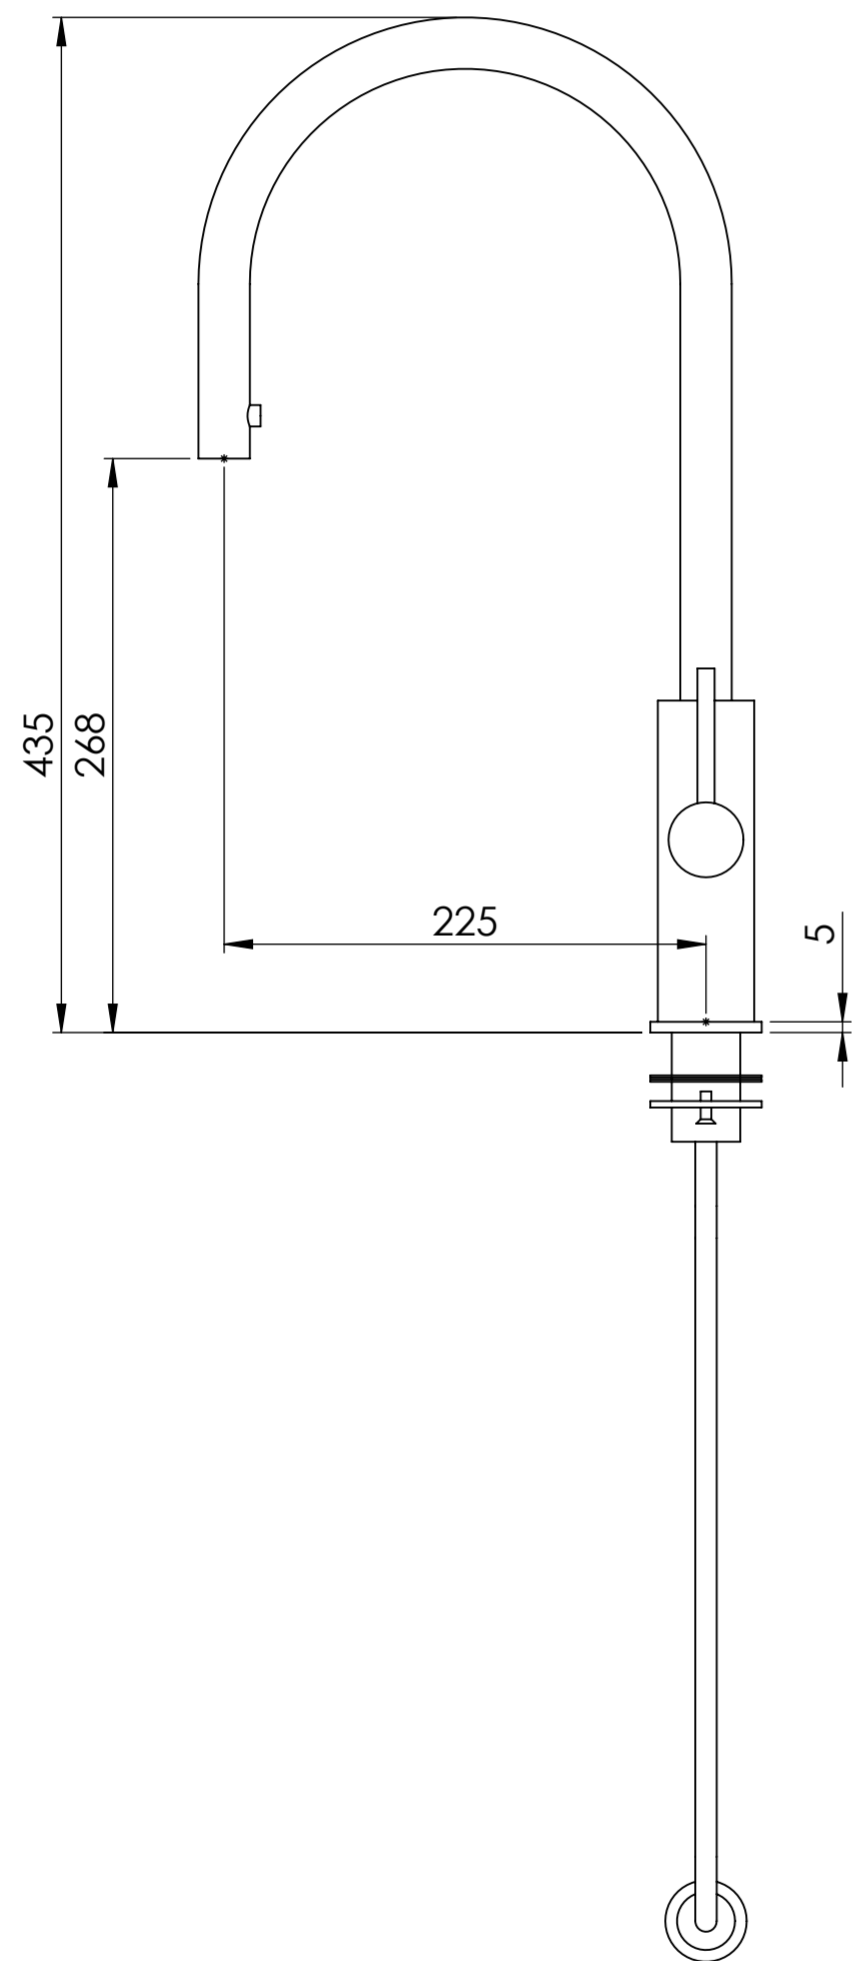

Side View

Front View

**LUSO**

Product Name

Elegance Series

Product Type

Pull Out Kitchen Tap

*All dimensions provided in millimeters.*