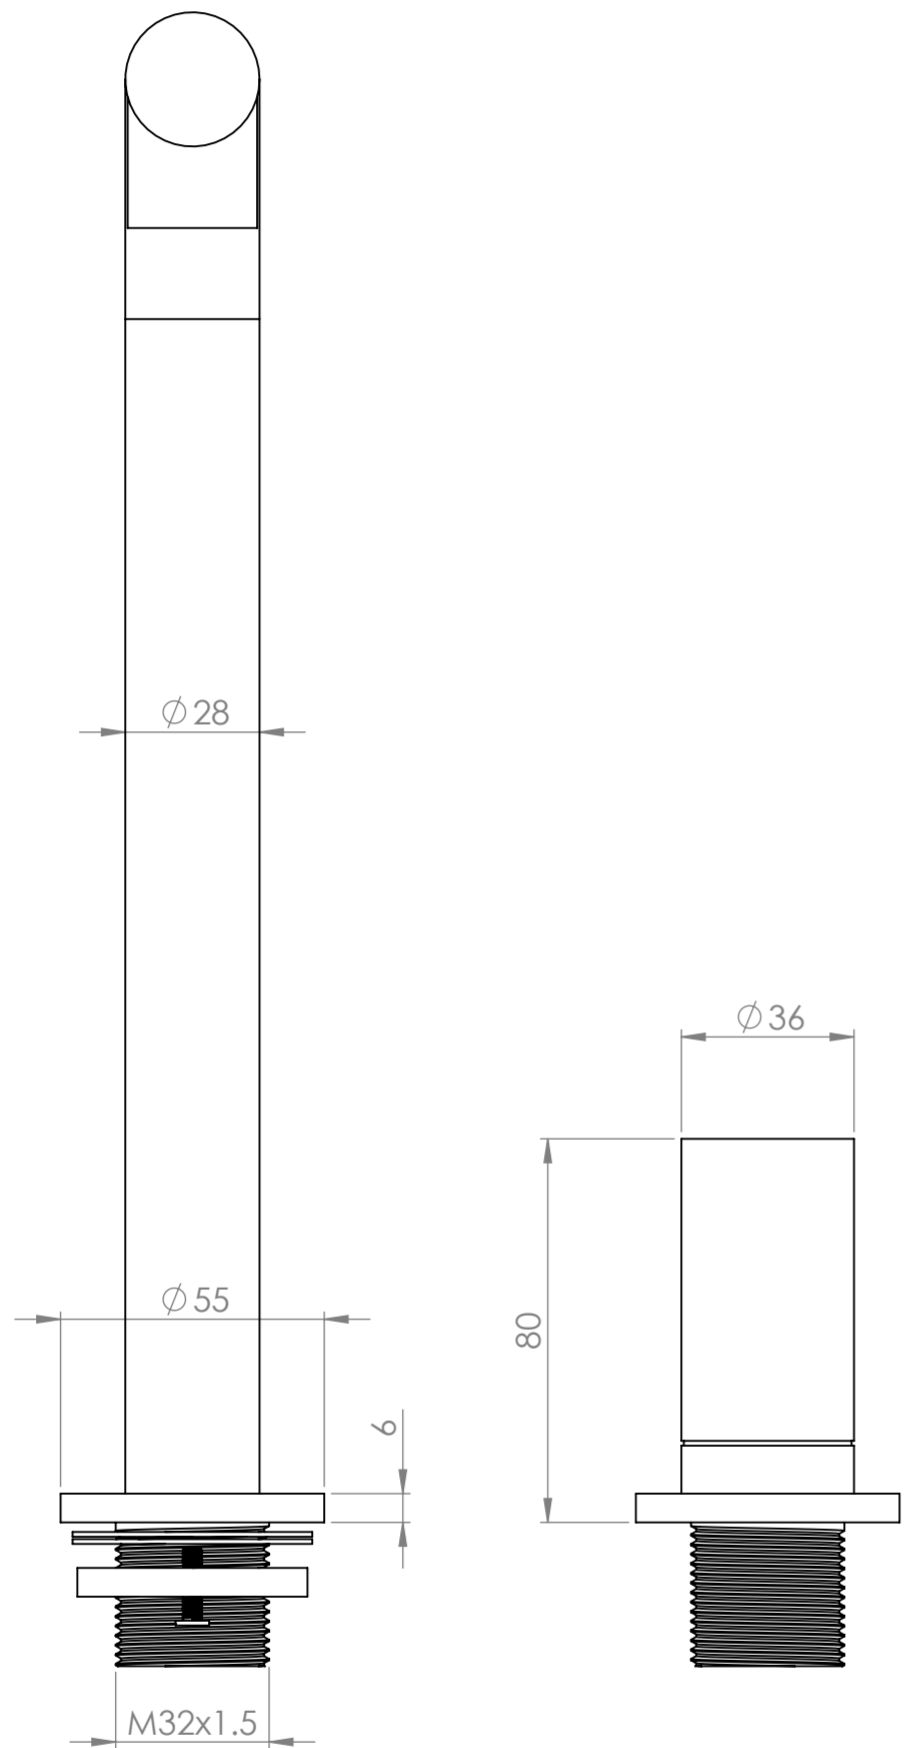

Front View

Side View

LUSO

| | |
|--------------|-----------------------------|
| Product Name | Pure Series |
| Product Type | Pull Out Swivel Kitchen Tap |

All dimensions provided in millimeters.