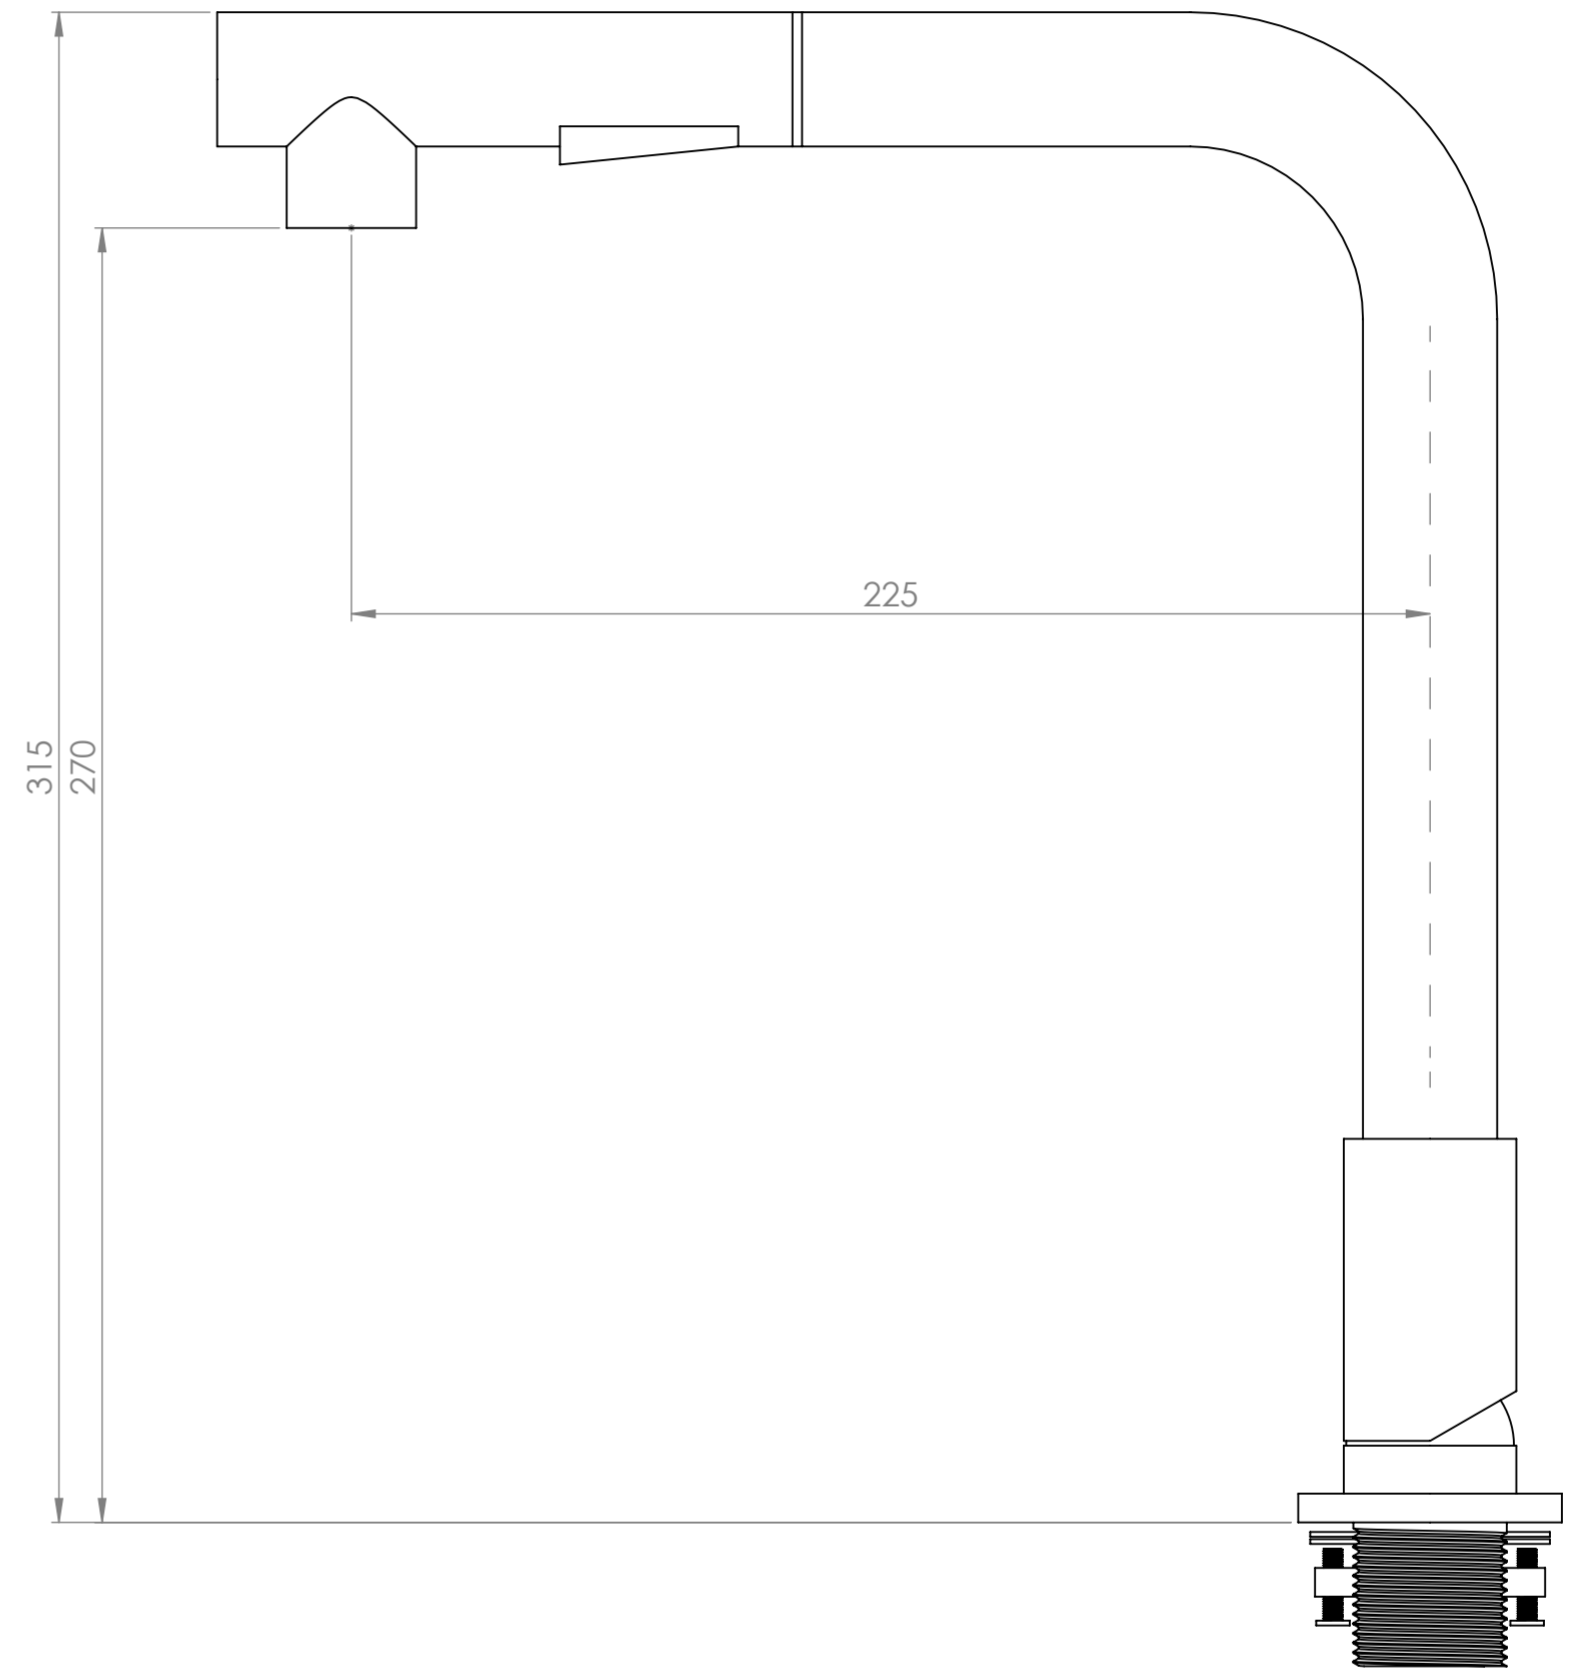

Front View

Side View

LUSO

| | |
|--------------|-----------------------------|
| Product Name | Pure Series |
| Product Type | Pull Out Swivel Kitchen Tap |

All dimensions provided in millimeters.