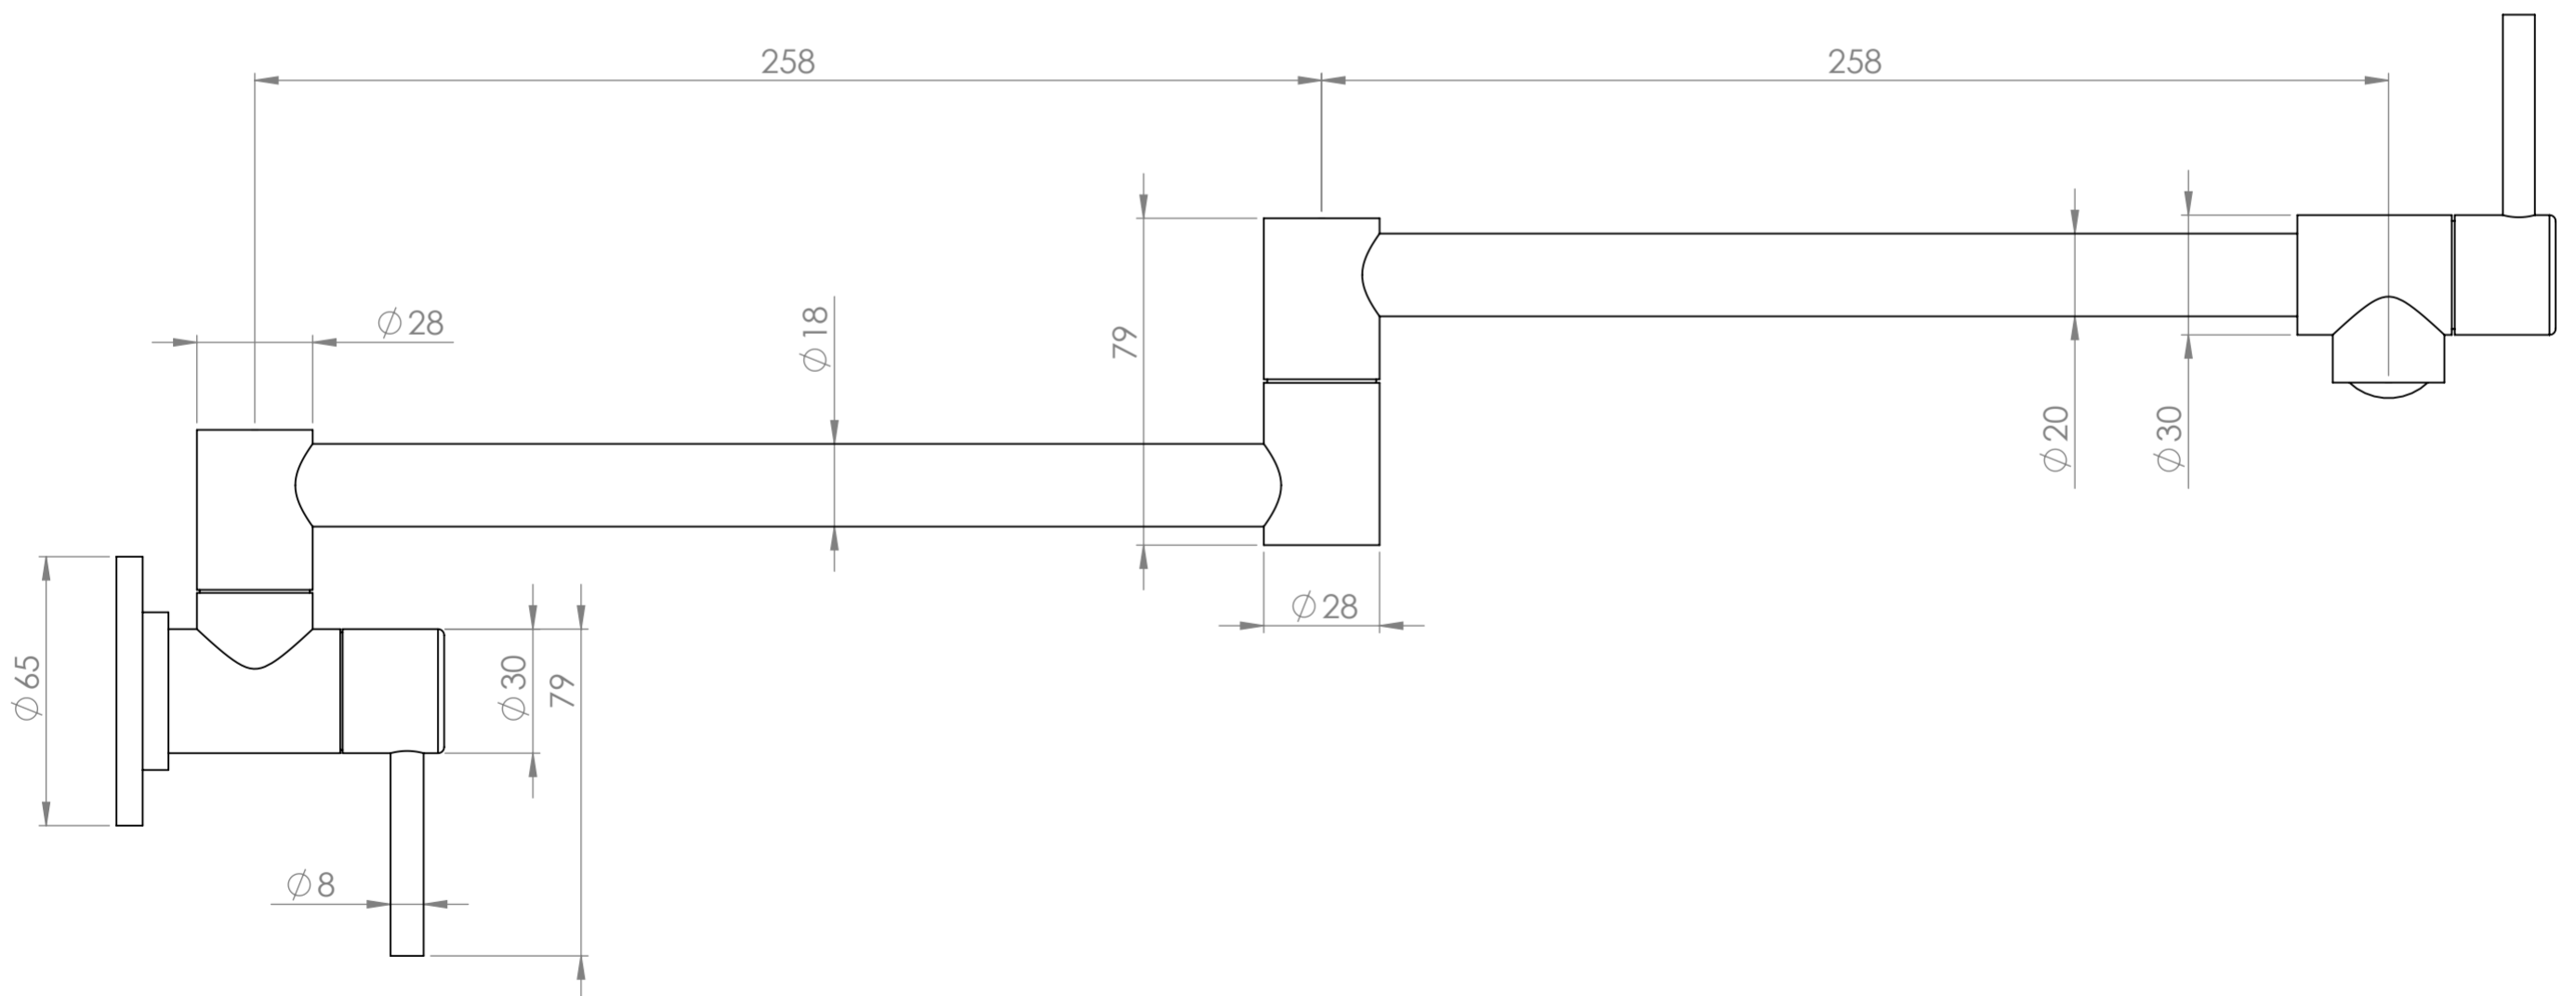

Side View

LUSO

Product Name

Veroni Modern Series

Product Type

Pot Filler

All dimensions provided in millimeters.