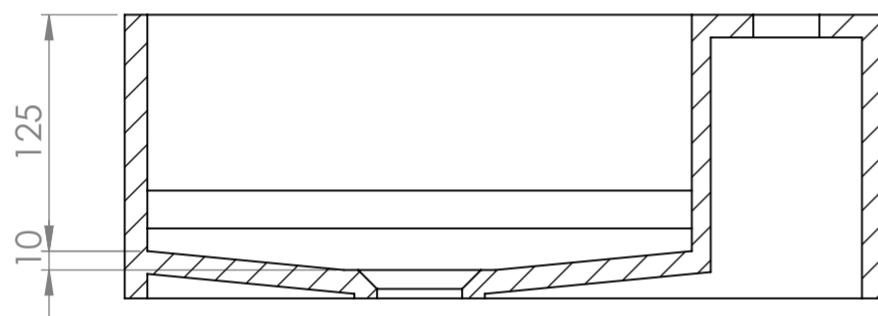

Side View - Section View

Front View - Section View

Top View

LUSSO

Product Name	Thinn 600
Material	Stone Resin
Product Size (mm)	600 x 400 x 150

All dimensions provided in millimeters.