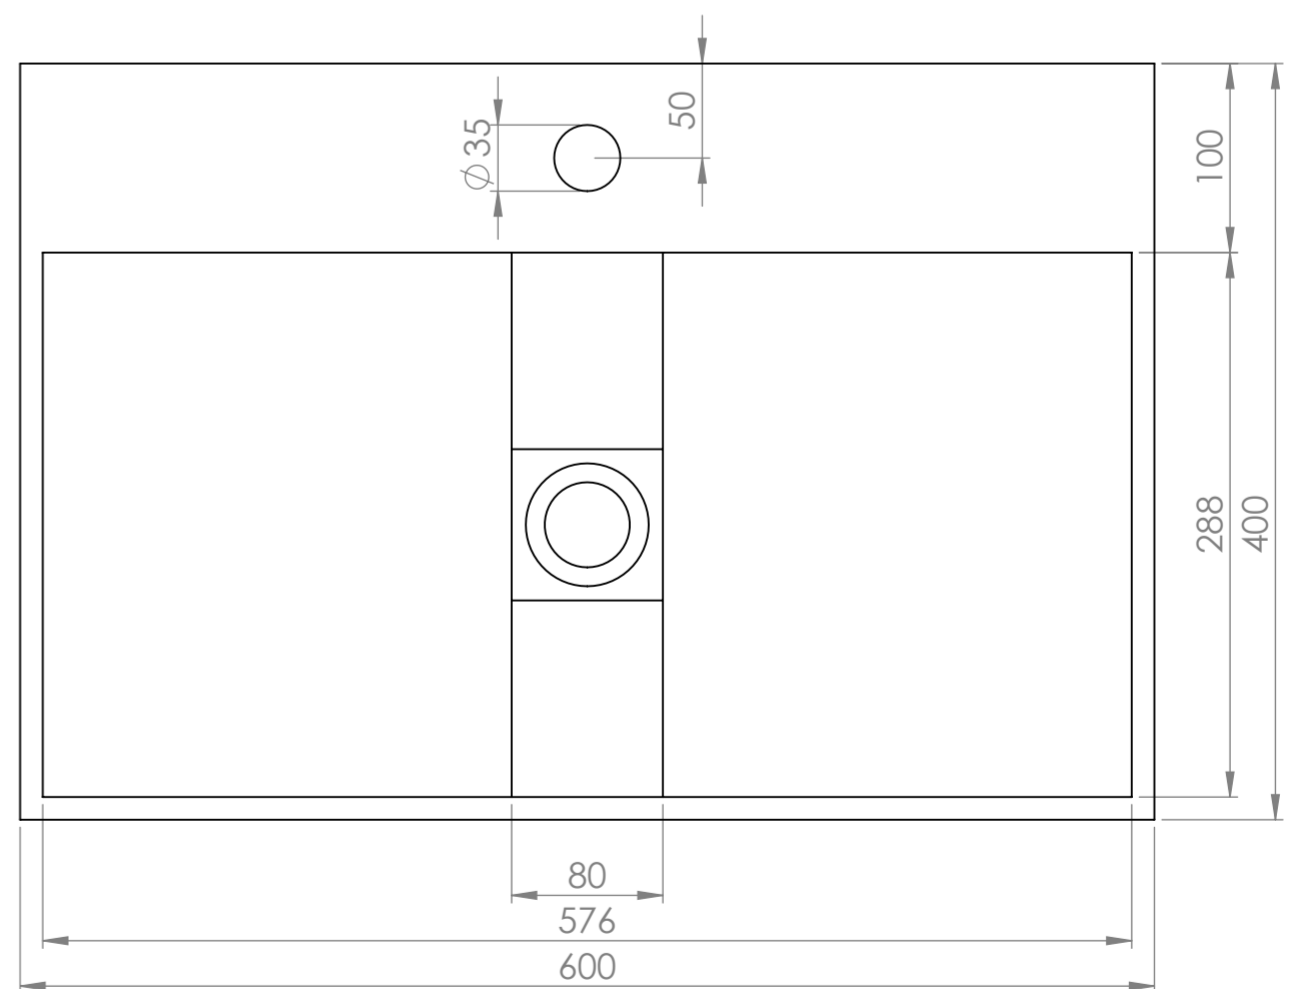

Side View - Section View

Front View - Section View

Top View

LUSSO

Product Name	Thinn 600
Material	Stone Resin
Product Size (mm)	600 x 400 x 150

All dimensions provided in millimeters.