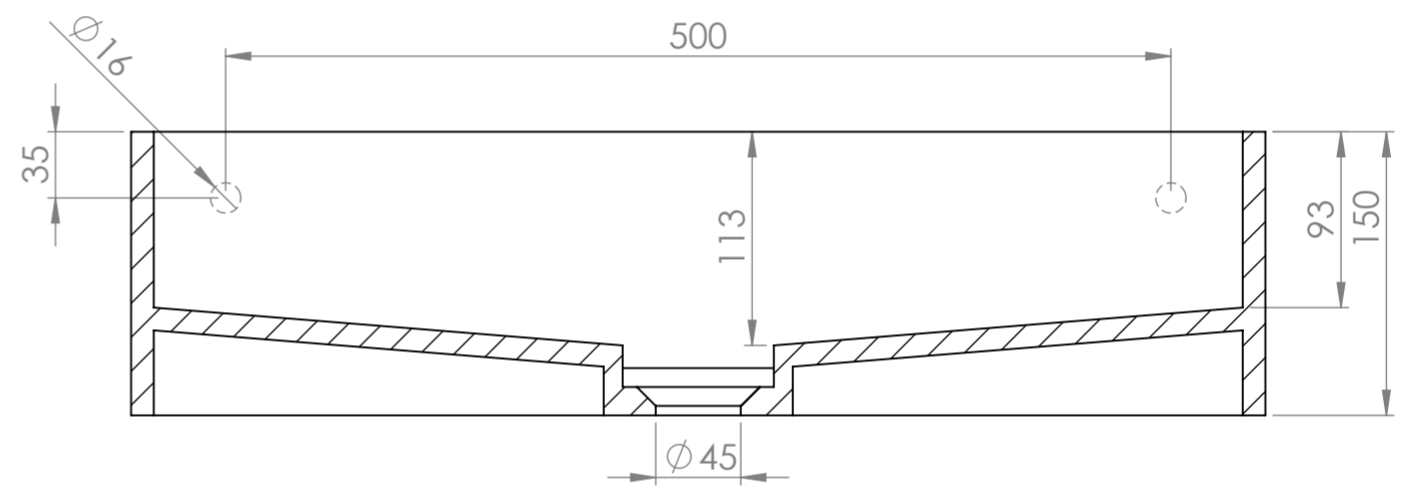

Side View - Section View

Front View - Section View

Top View

LUSSO

Product Name	Thinn 600
Material	Stone Resin
Product Size (mm)	600 x 400 x 150

All dimensions provided in millimeters.