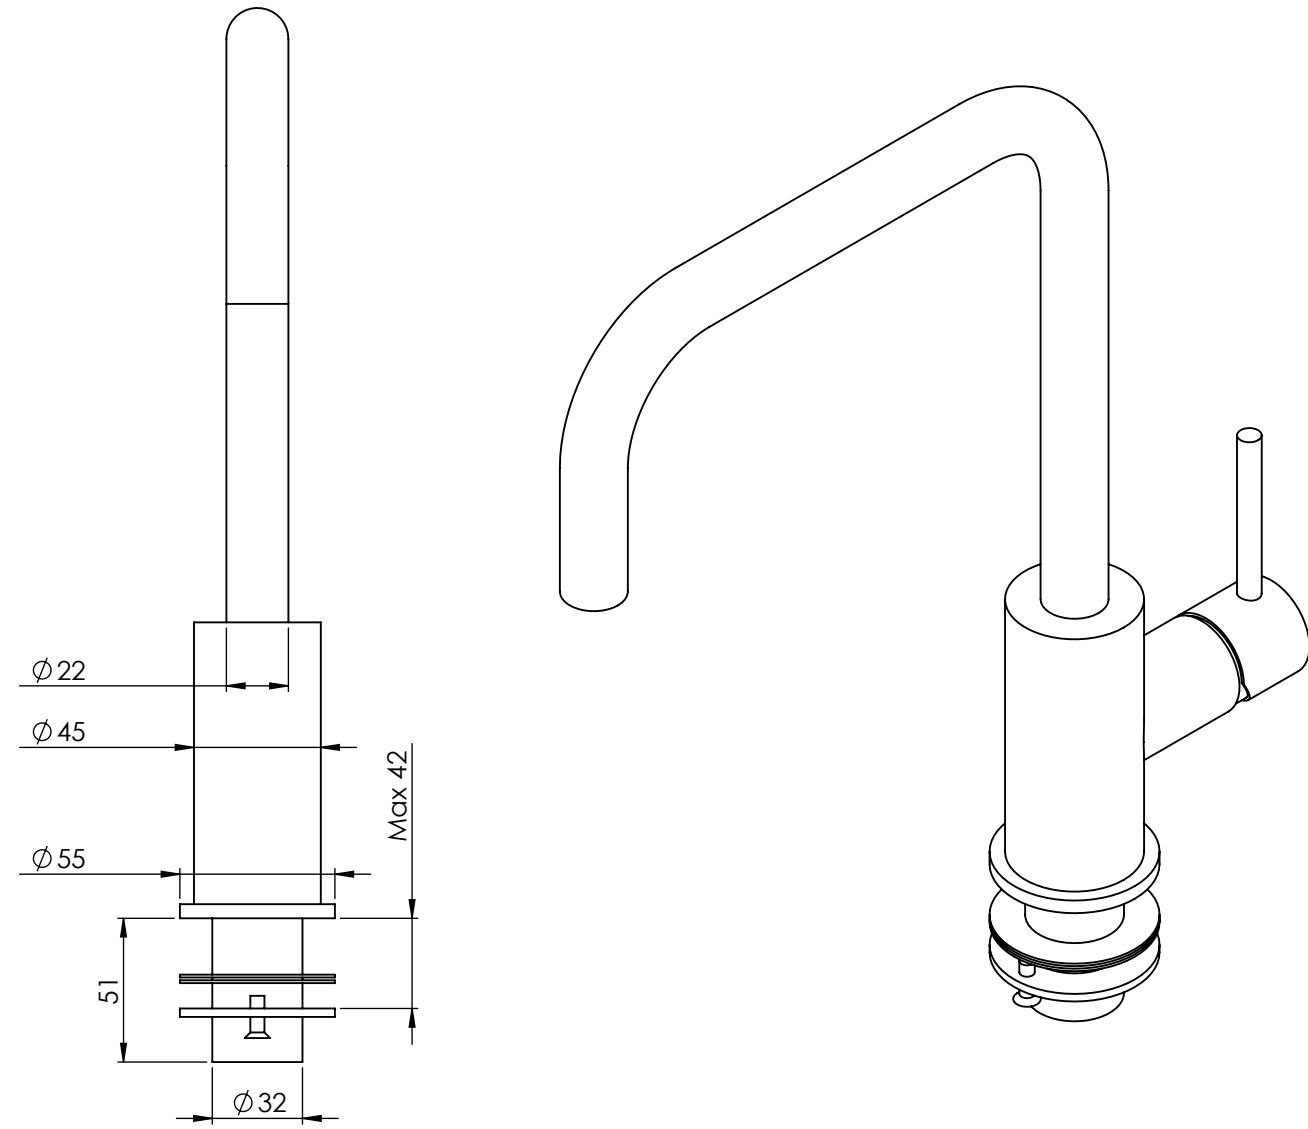

Side View

Front View

Top View

Front View

LUSO

Product Name	Flow Kitchen Tap & Vello Undermount Sink
Product Size, mm	
Tap	323 x 218
Sink	450 x 450 x 205