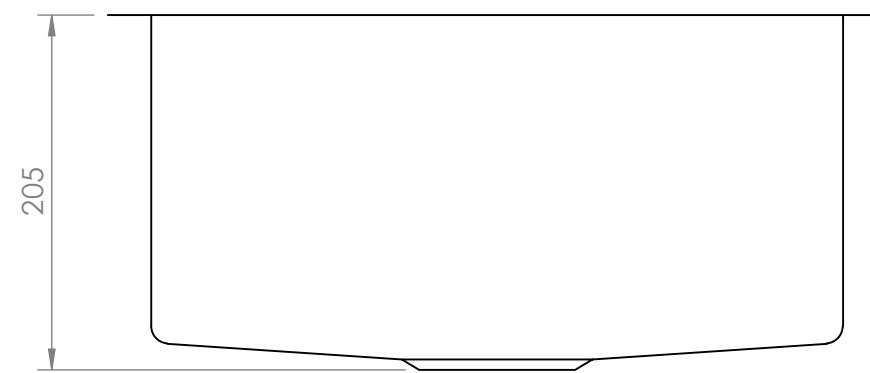

Side View

Front View

Top View

Front View

LUSO

Product Name	Flow Kitchen Tap & Vello Undermount Sink
Product Size, mm	
Tap	323 x 218
Sink	450 x 450 x 205