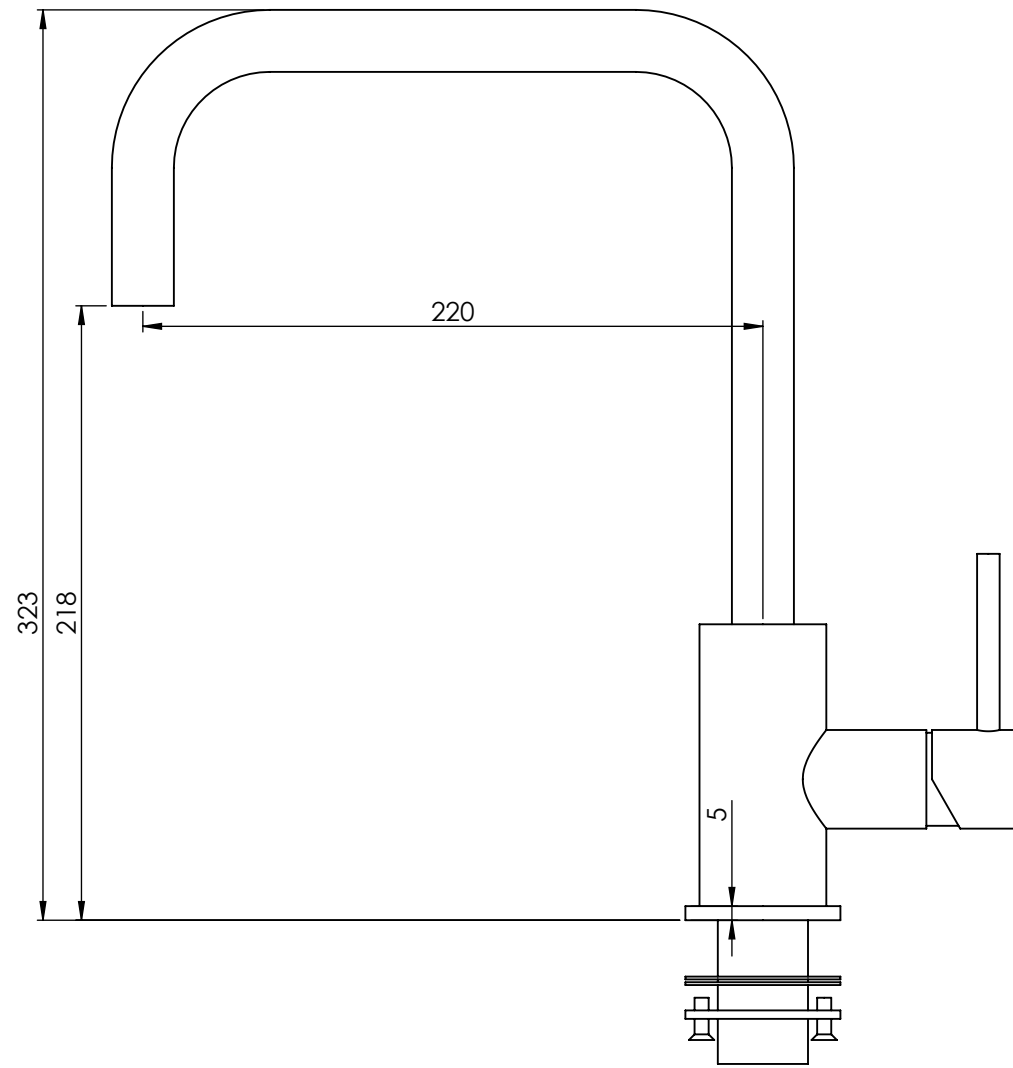

Side View

Front View

Top View

Front View

LUSO

Product Name	Flow Kitchen Tap & Vello Undermount Sink
Product Size, mm	
Tap	323 x 218
Sink	450 x 450 x 205