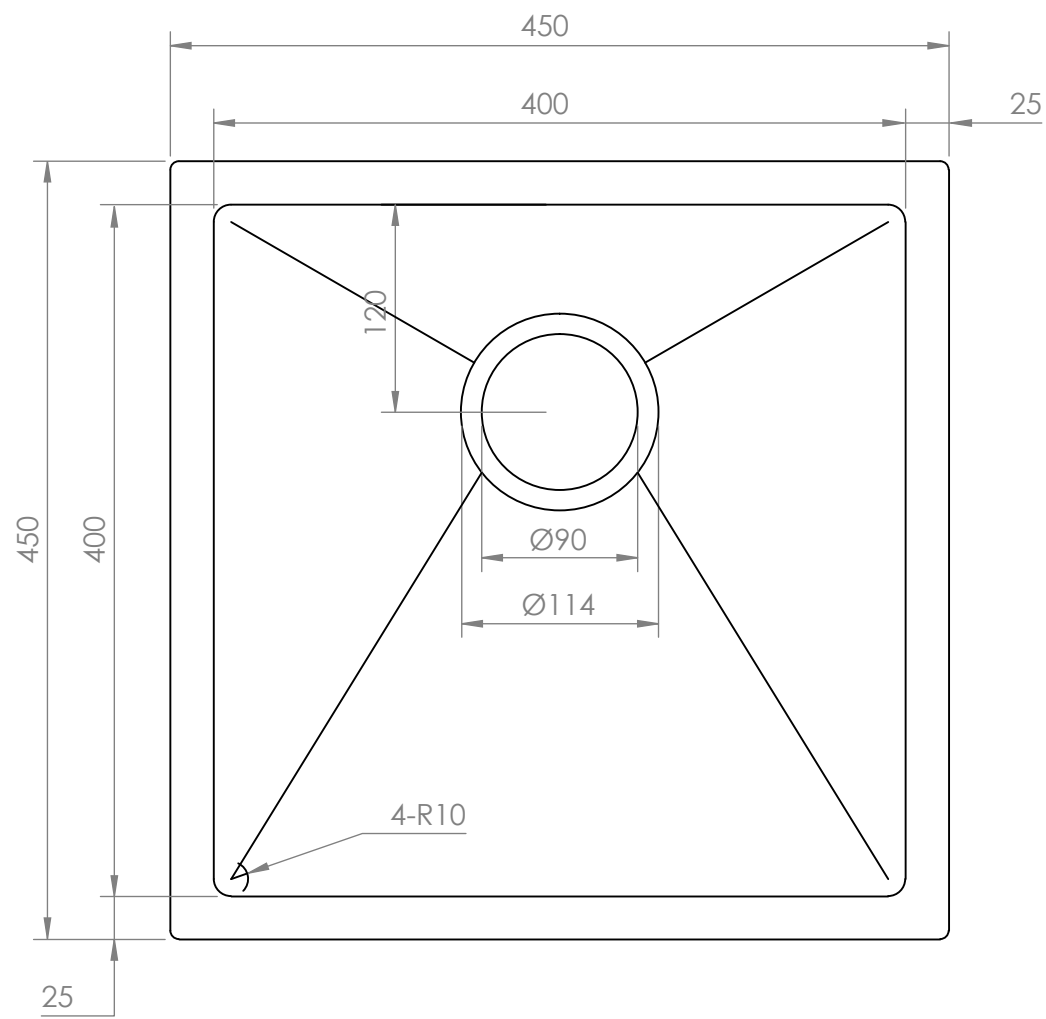

Side View

Front View

Top View

Front View

LUSO

Product Name	Flow Kitchen Tap & Vello Undermount Sink
Product Size, mm	
Tap	323 x 218
Sink	450 x 450 x 205