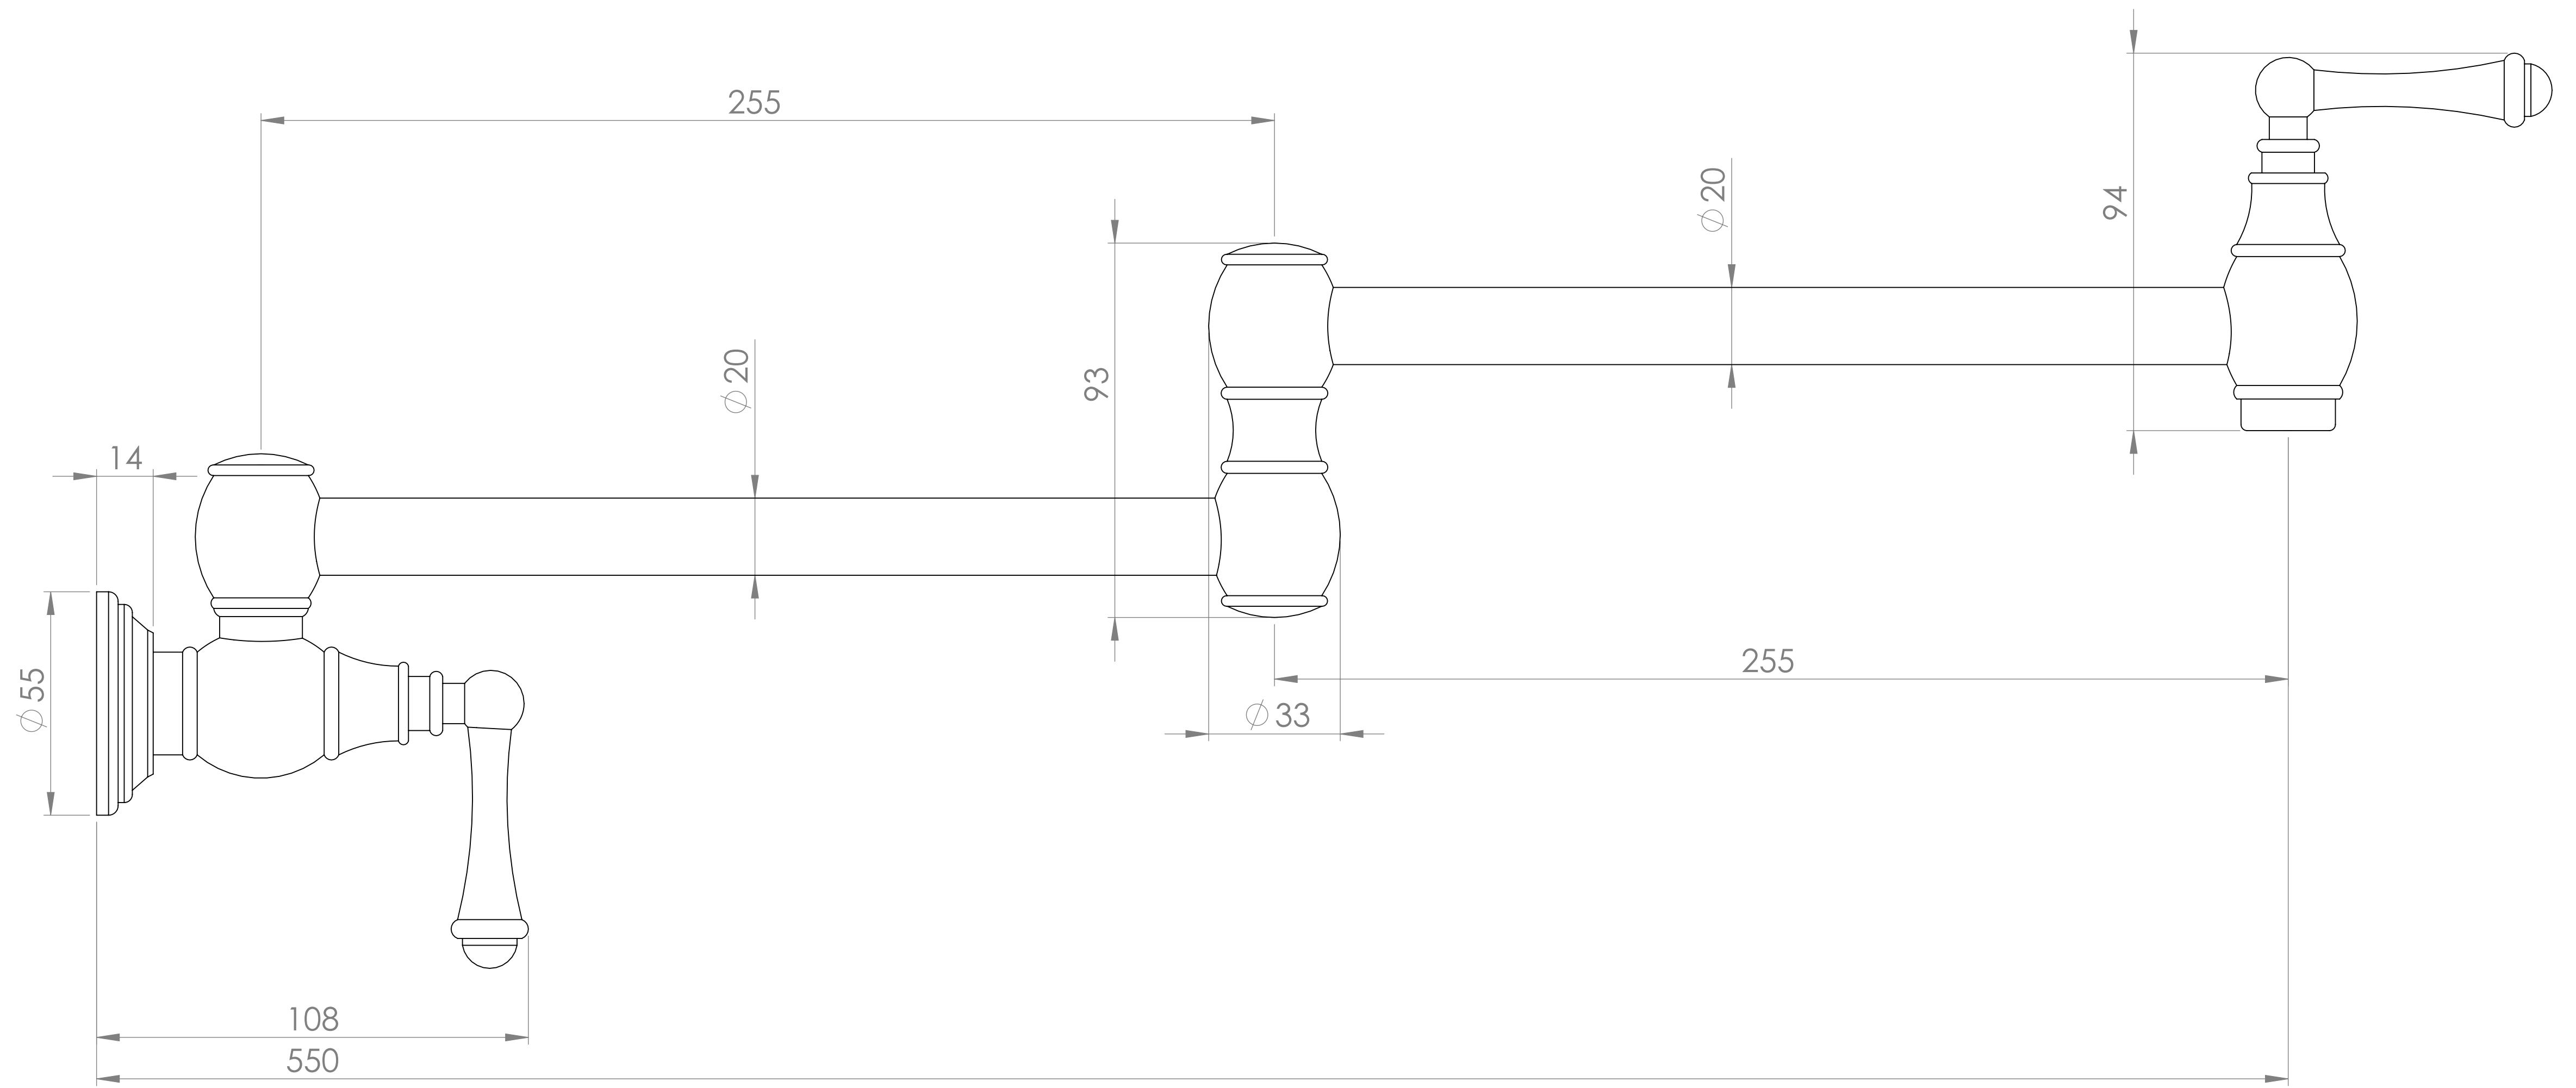

Side View

LUSO

Product Name

Kempton Series

Product Type

Pot Filler

All dimensions provided in millimeters.