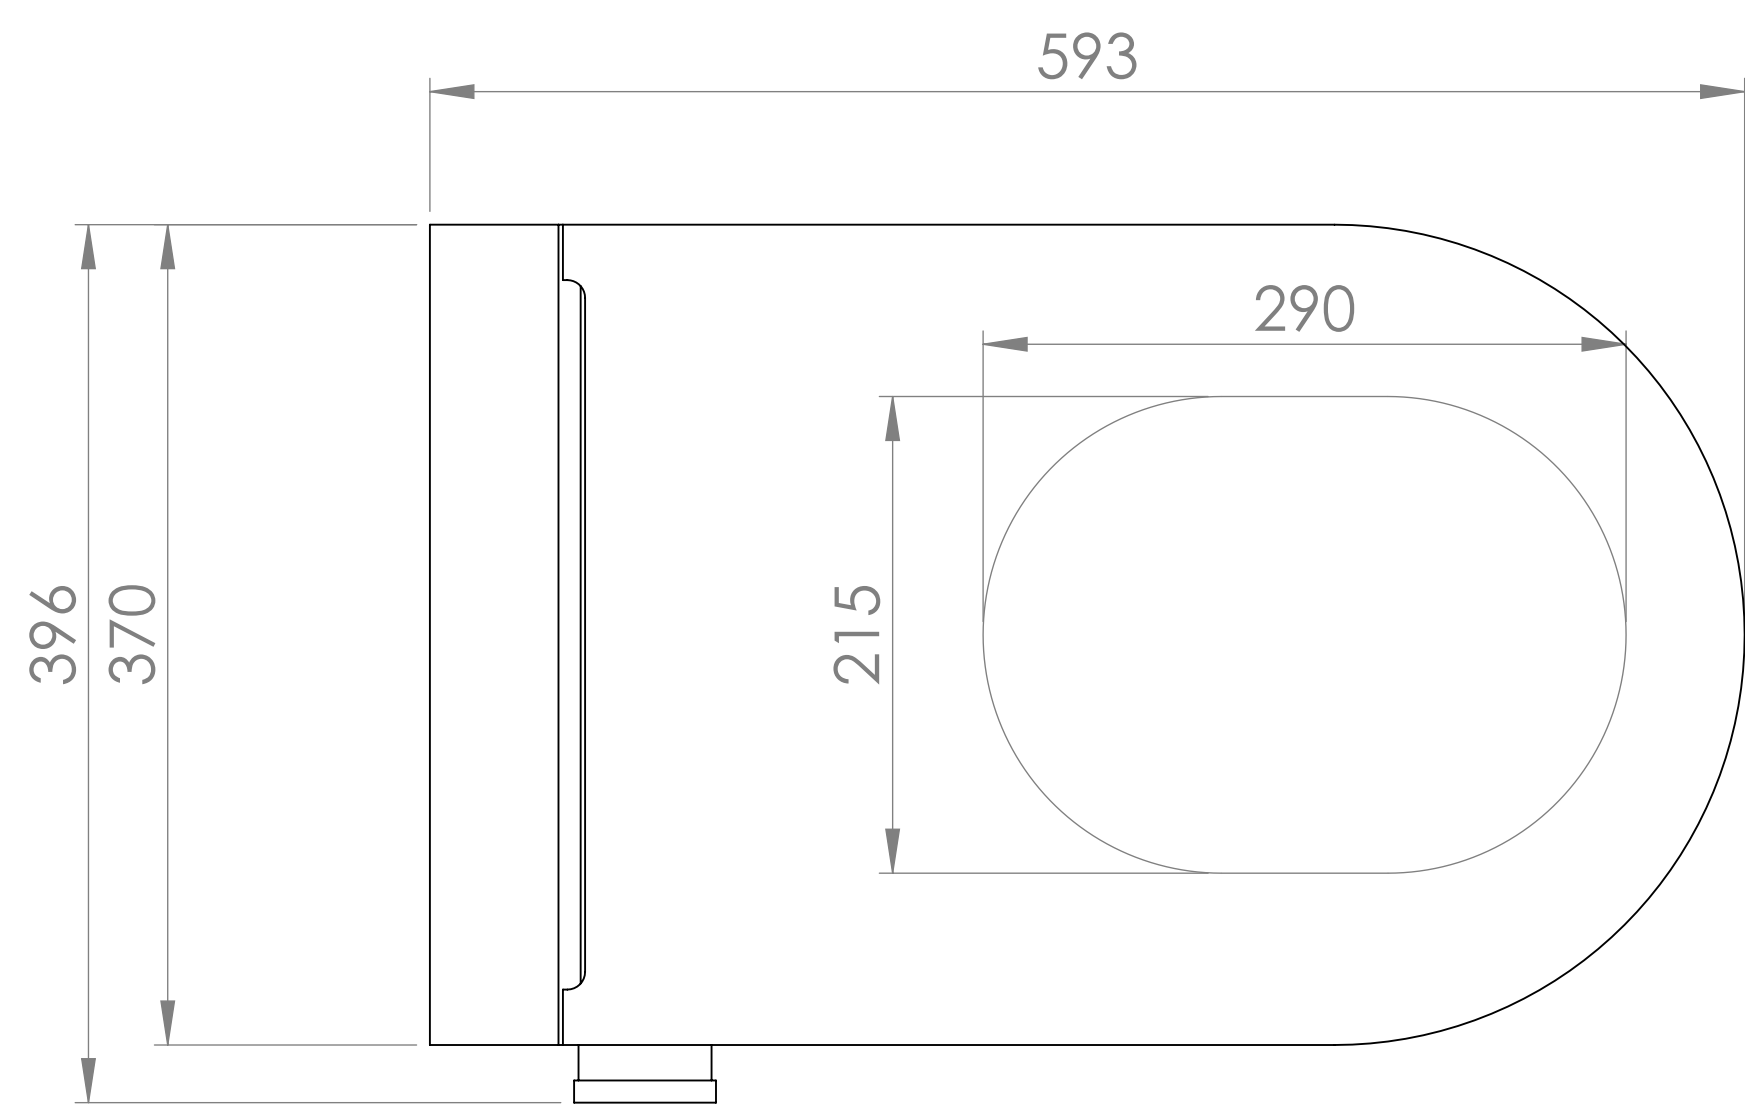

Side View

Back View

Top View

Side View

**LUSO**

Product Name

Intellismart

Model

Back to wall

*All dimensions provided in millimeters.*