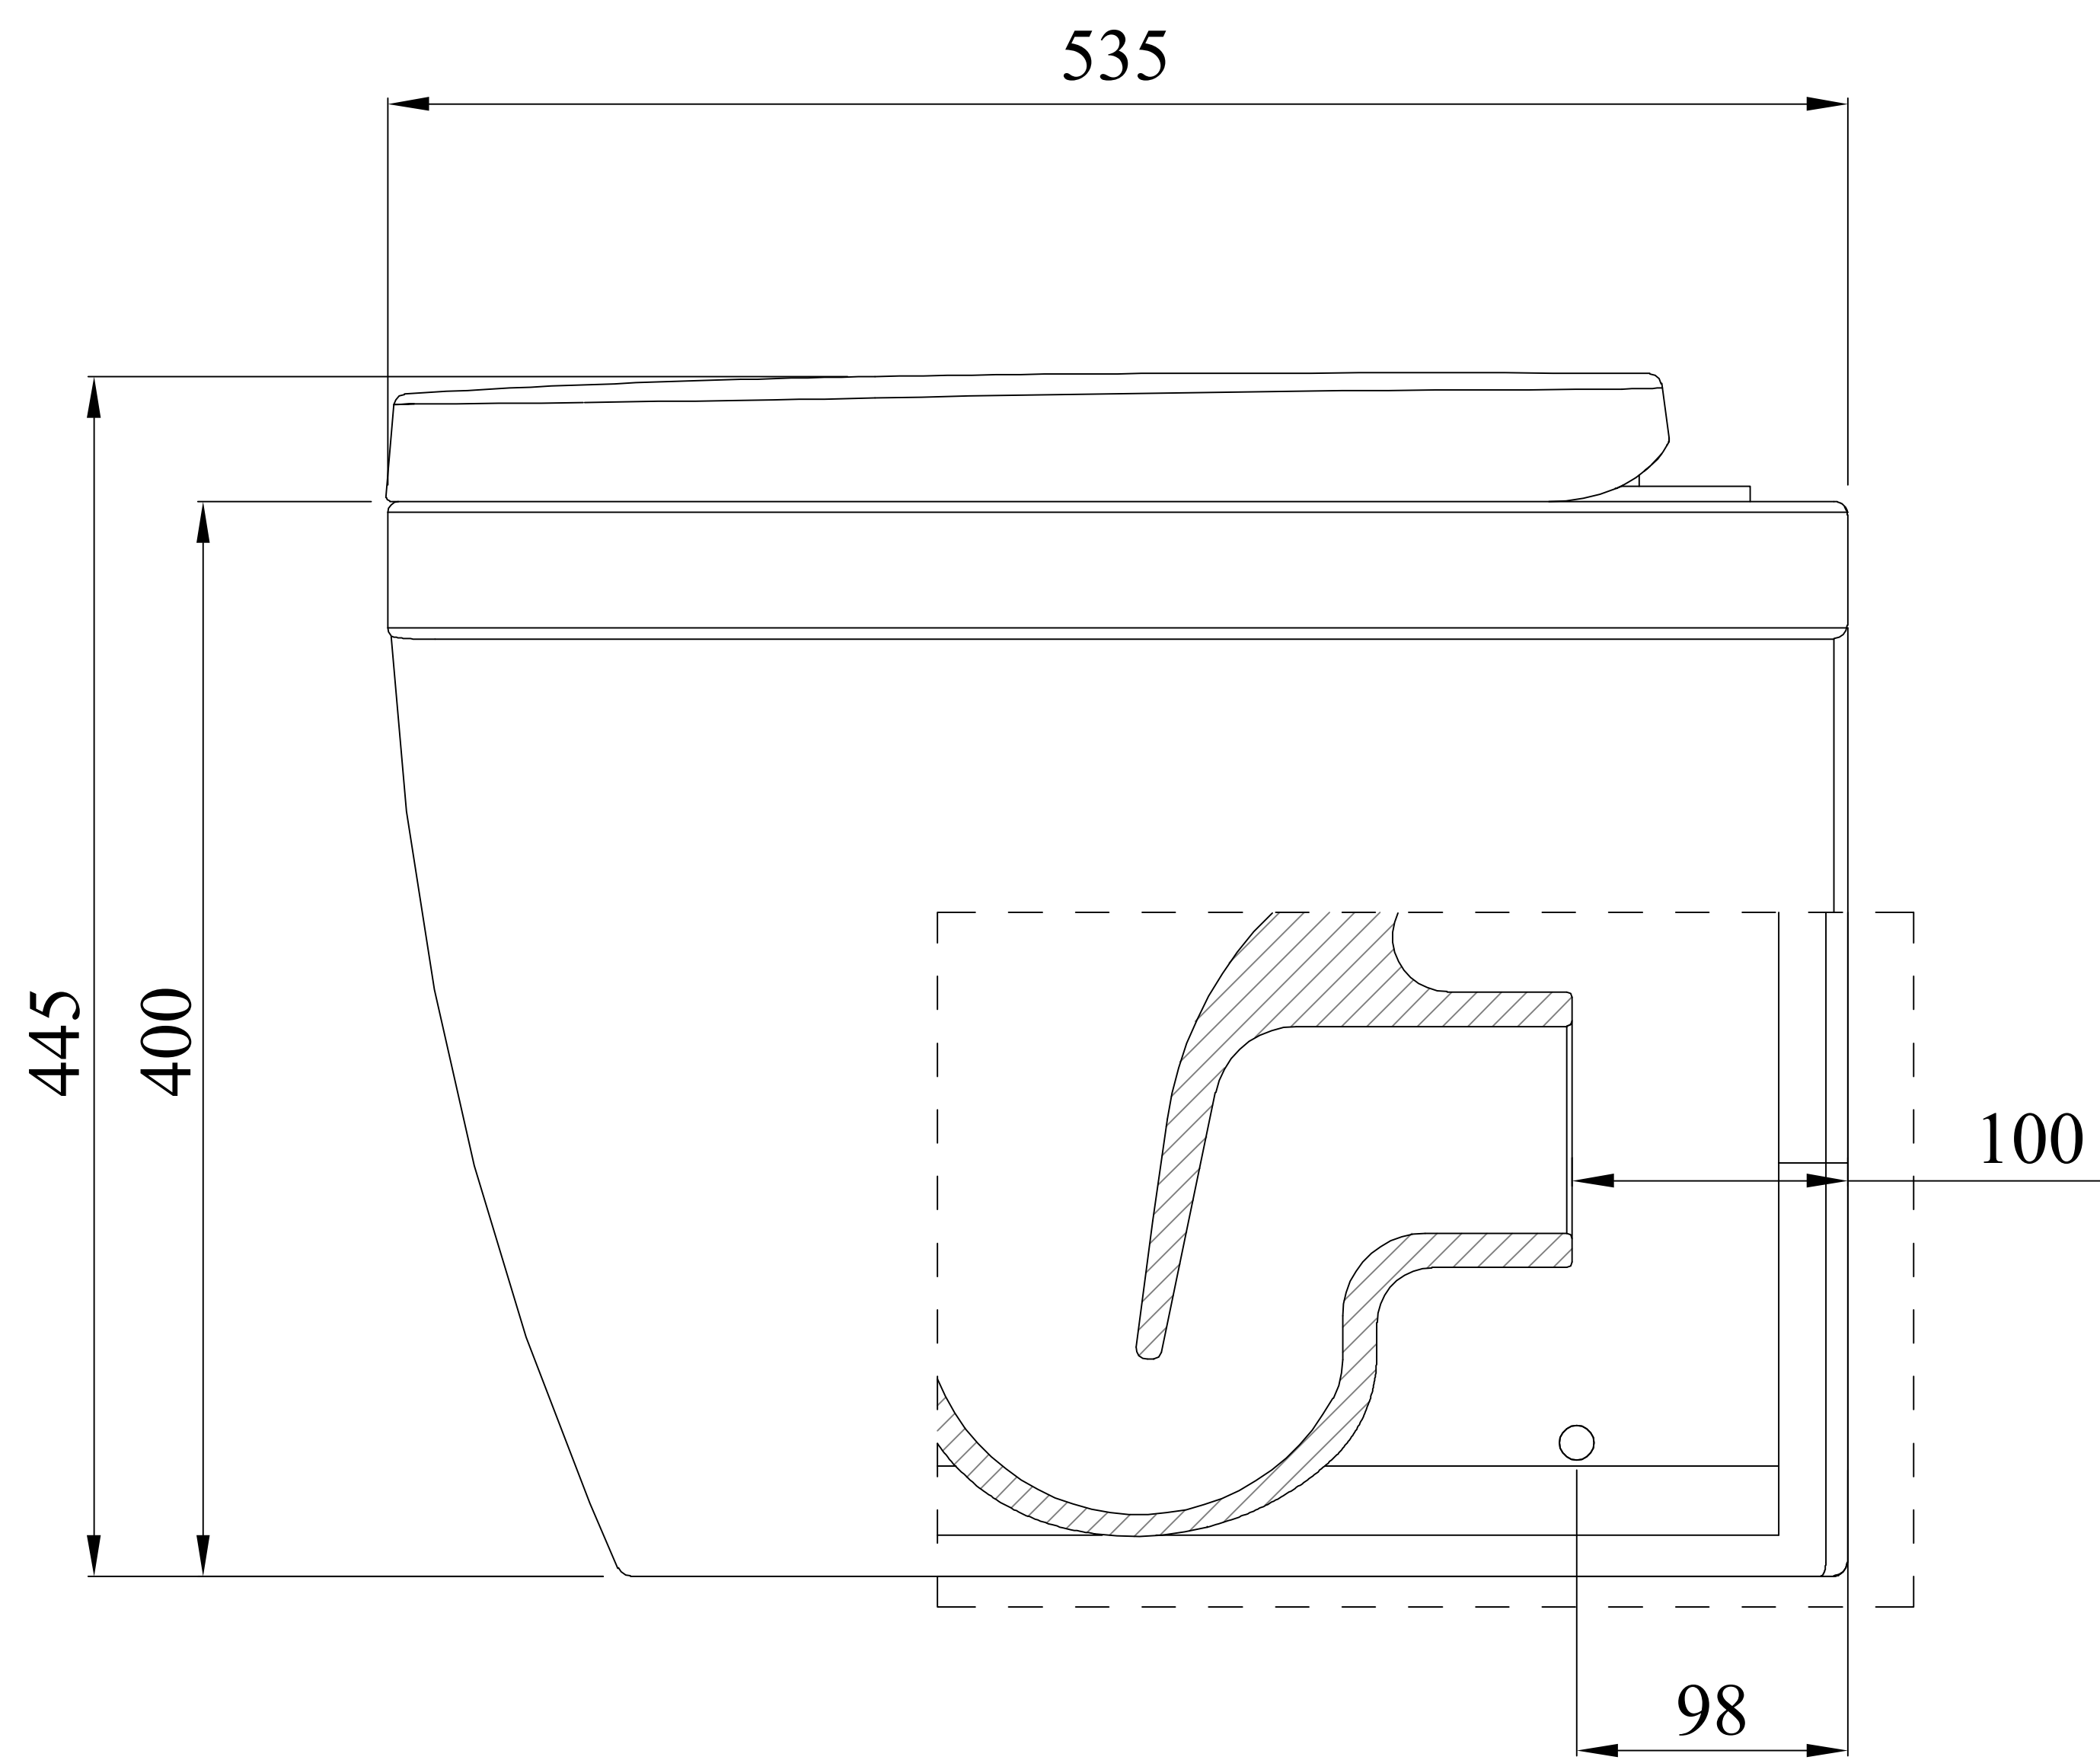

Side View

Back View

**LUSO**

Product Name	Berkeley
Style	Back to wall
Material	Ceramic

All dimensions provided in millimeters.