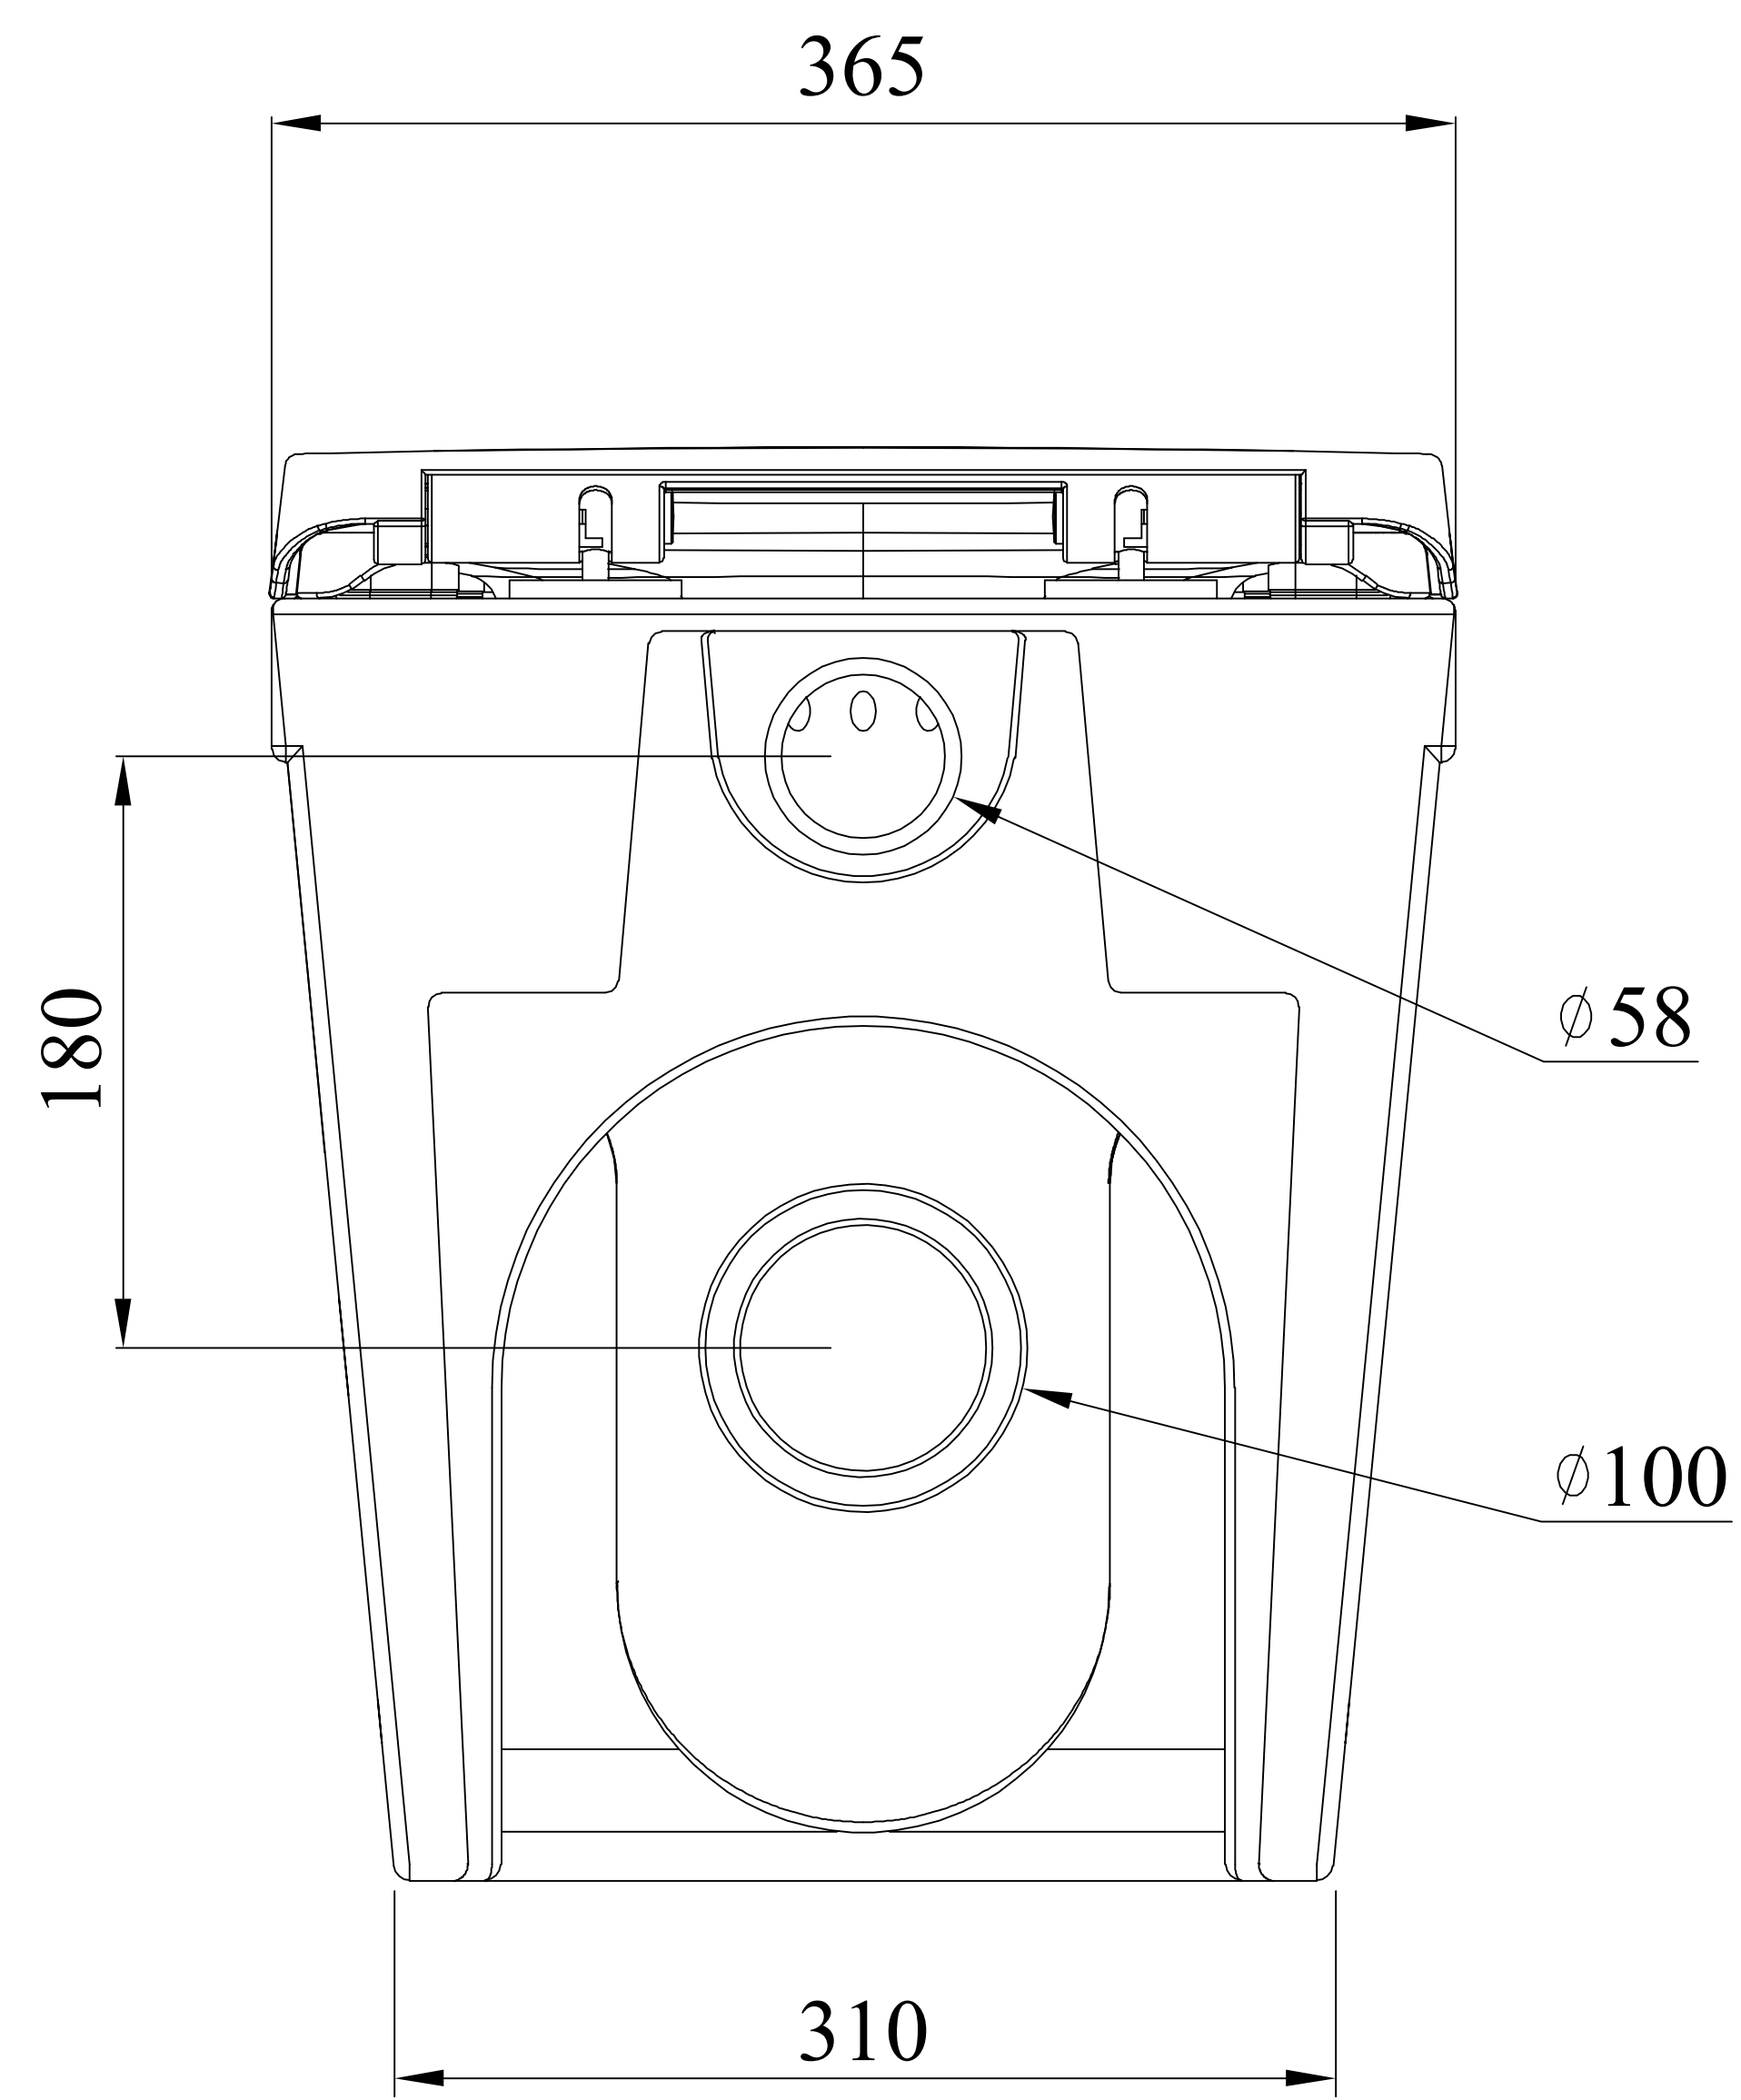

Side View

Back View

**LUSO**

Product Name	Berkeley
Style	Back to wall
Material	Ceramic

All dimensions provided in millimeters.