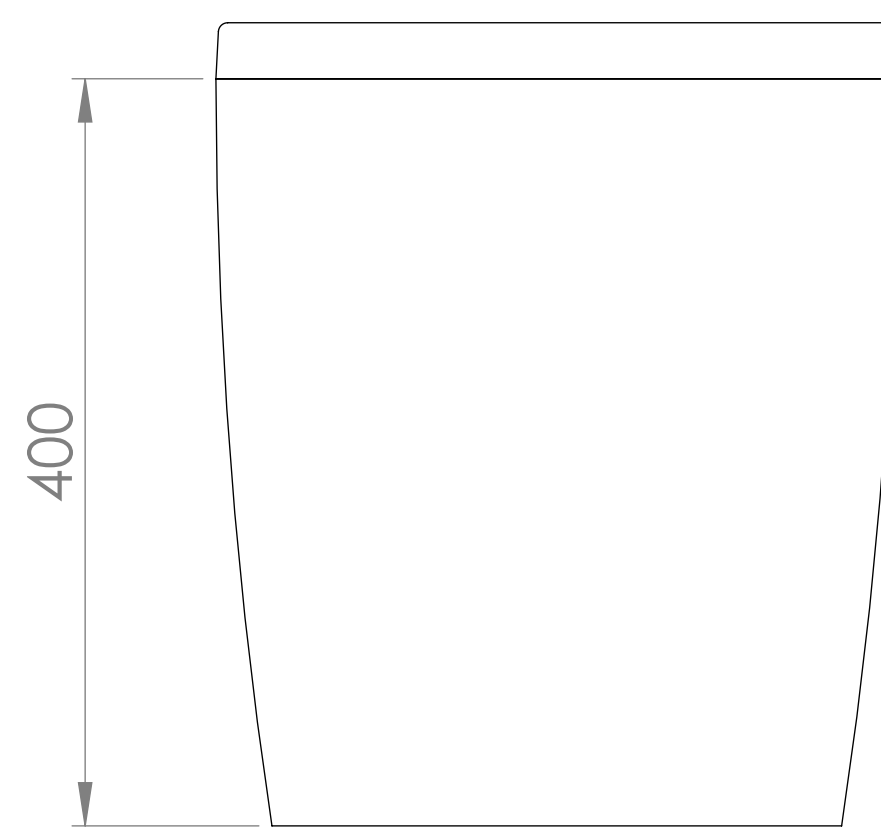

Top View

Side View - Section View

Front View

Back View

LUSO

Product Name	Nera
Style	Back to wall
Material	Ceramic
Finish	Satin Matte

All dimensions provided in millimeters.