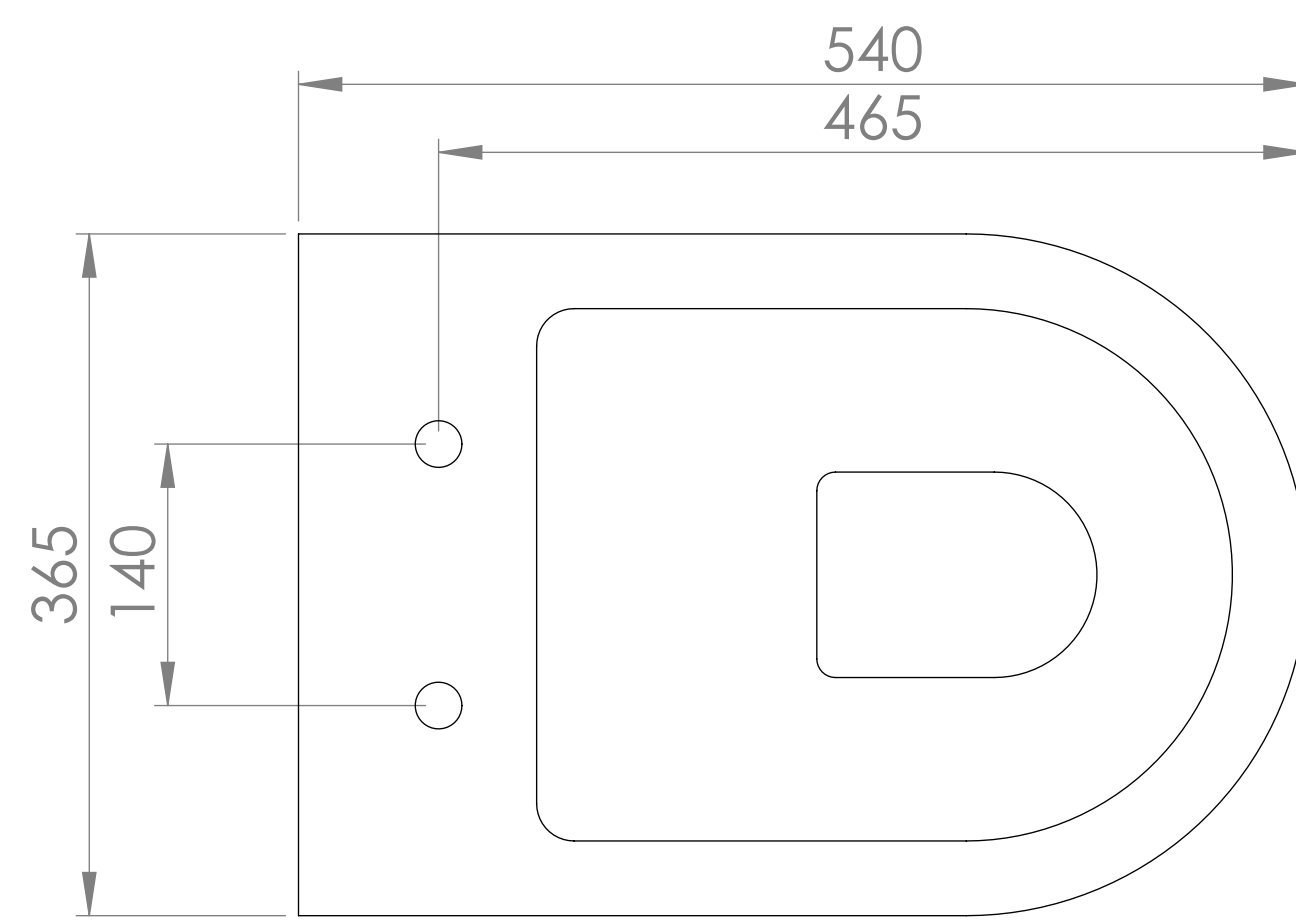

Top View

Side View - Section View

Front View

Back View

LUSO

Product Name	Nera
Style	Back to wall
Material	Ceramic
Finish	Satin Matte

All dimensions provided in millimeters.