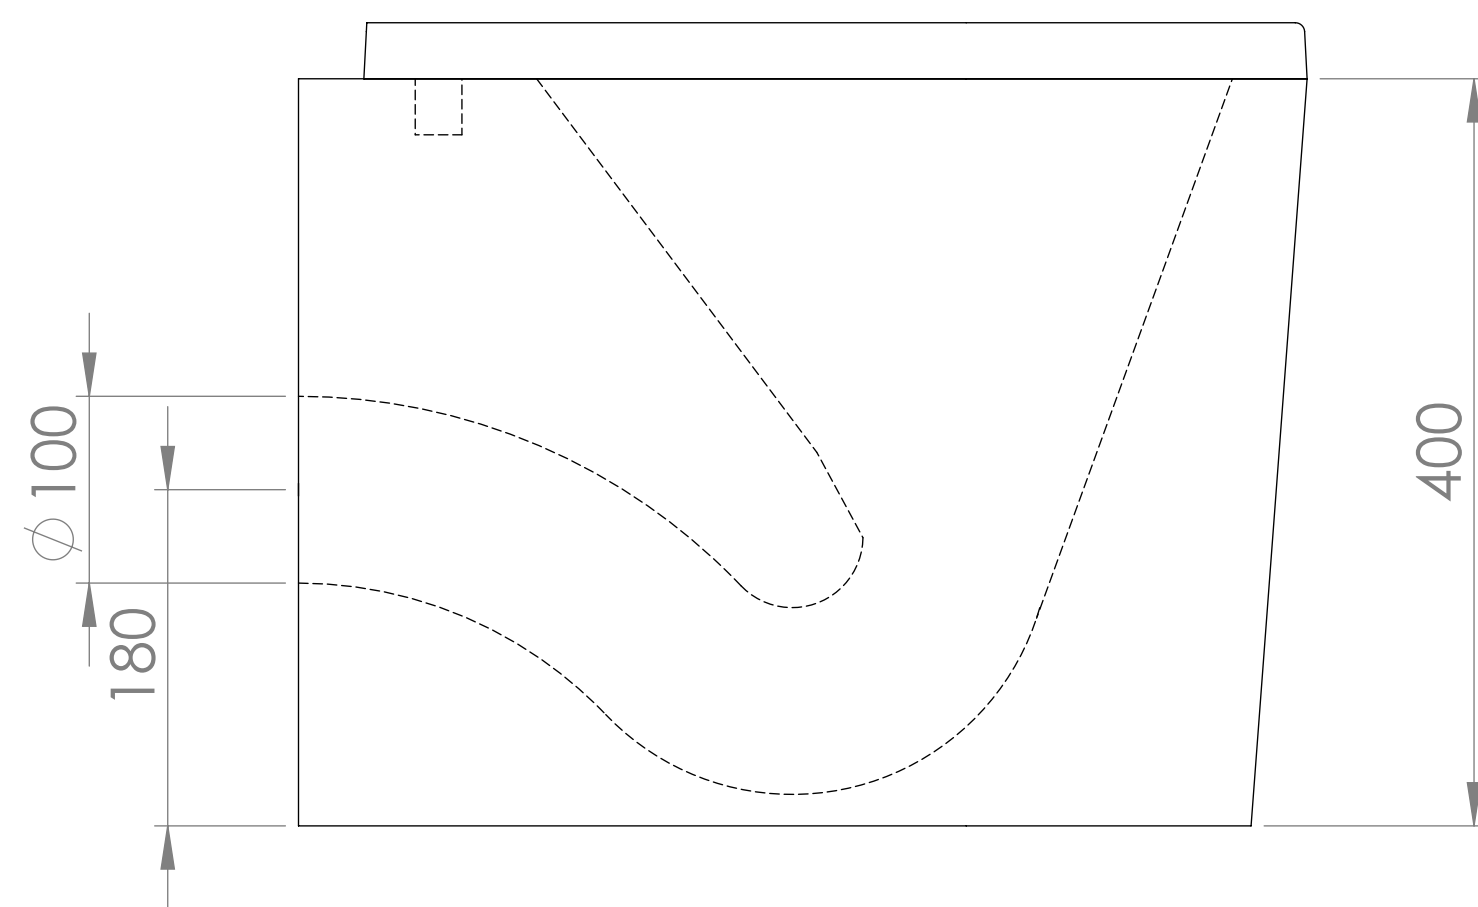

Top View

Side View - Section View

Front View

Back View

LUSO

Product Name	Nera
Style	Back to wall
Material	Ceramic
Finish	Satin Matte

All dimensions provided in millimeters.