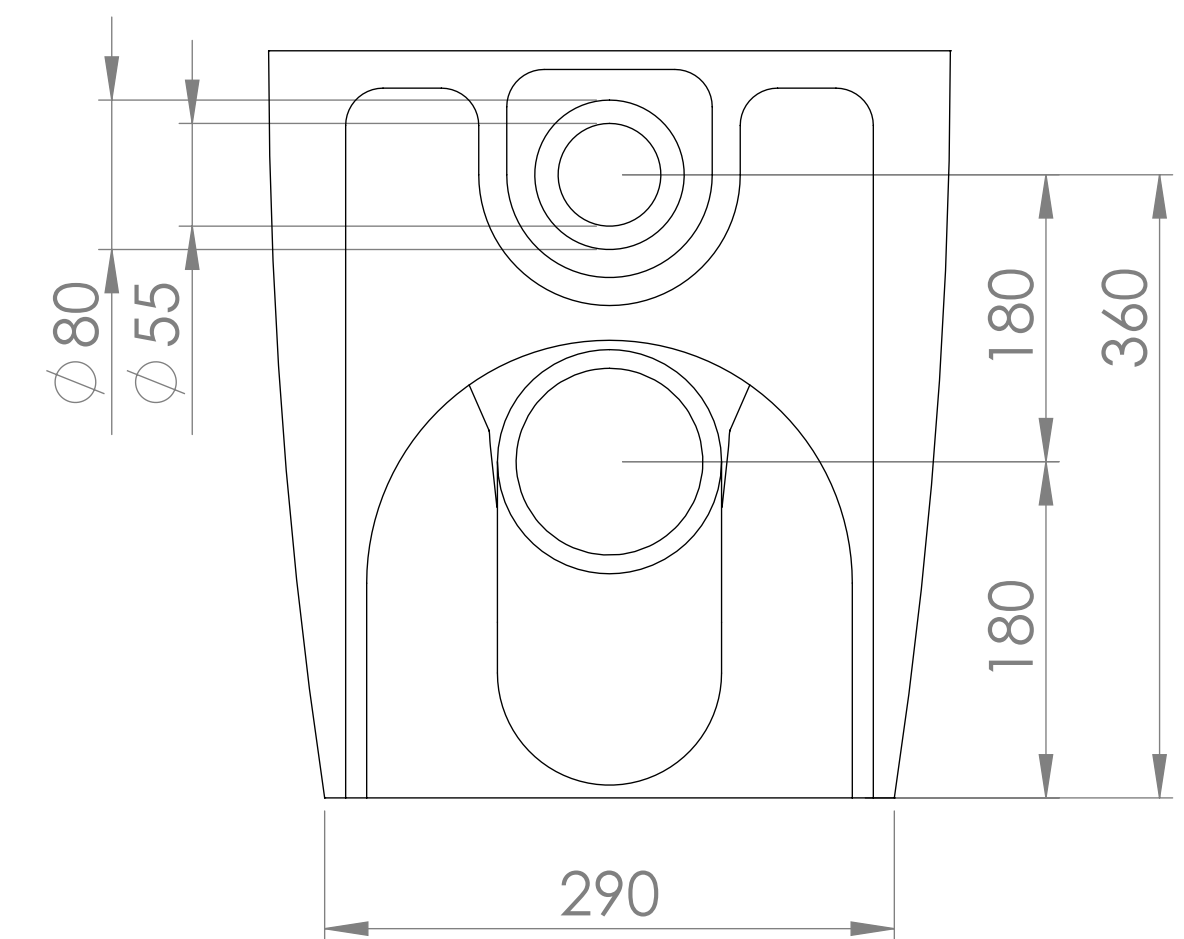

Top View

Side View - Section View

Front View

Back View

LUSO

Product Name	Nera
Style	Back to wall
Material	Ceramic
Finish	Satin Matte

All dimensions provided in millimeters.