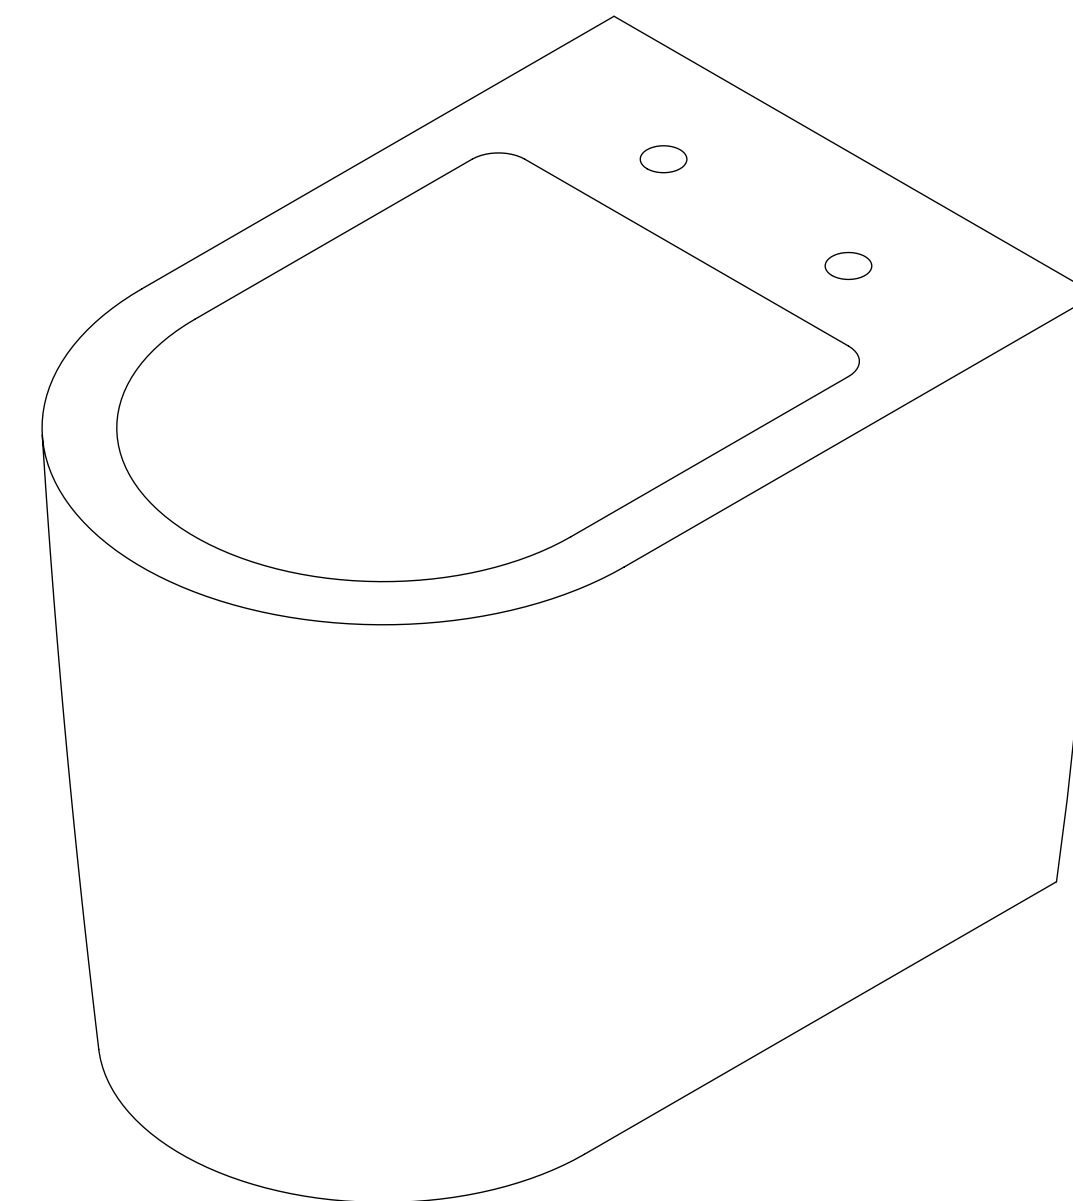

Top View

Side View - Section View

Front View

Back View

LUSO

Product Name	Senza
Style	Back to wall
Material	Ceramic
Finish	Satin Matte

All dimensions provided in millimeters.