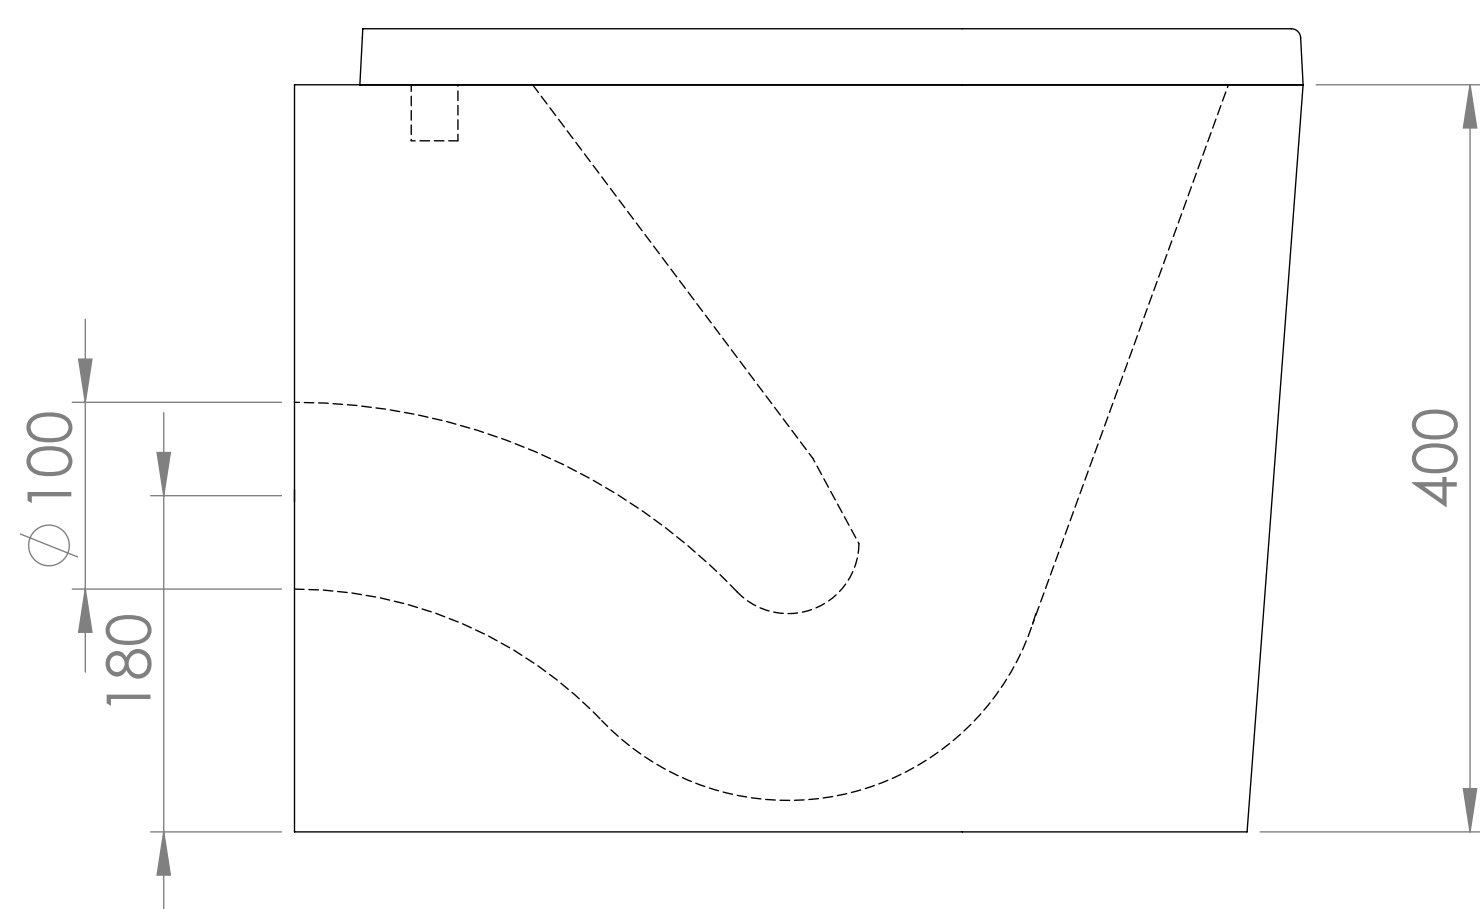

Top View

Side View - Section View

Front View

Back View

LUSO

Product Name	Senza
Style	Back to wall
Material	Ceramic
Finish	Satin Matte

All dimensions provided in millimeters.