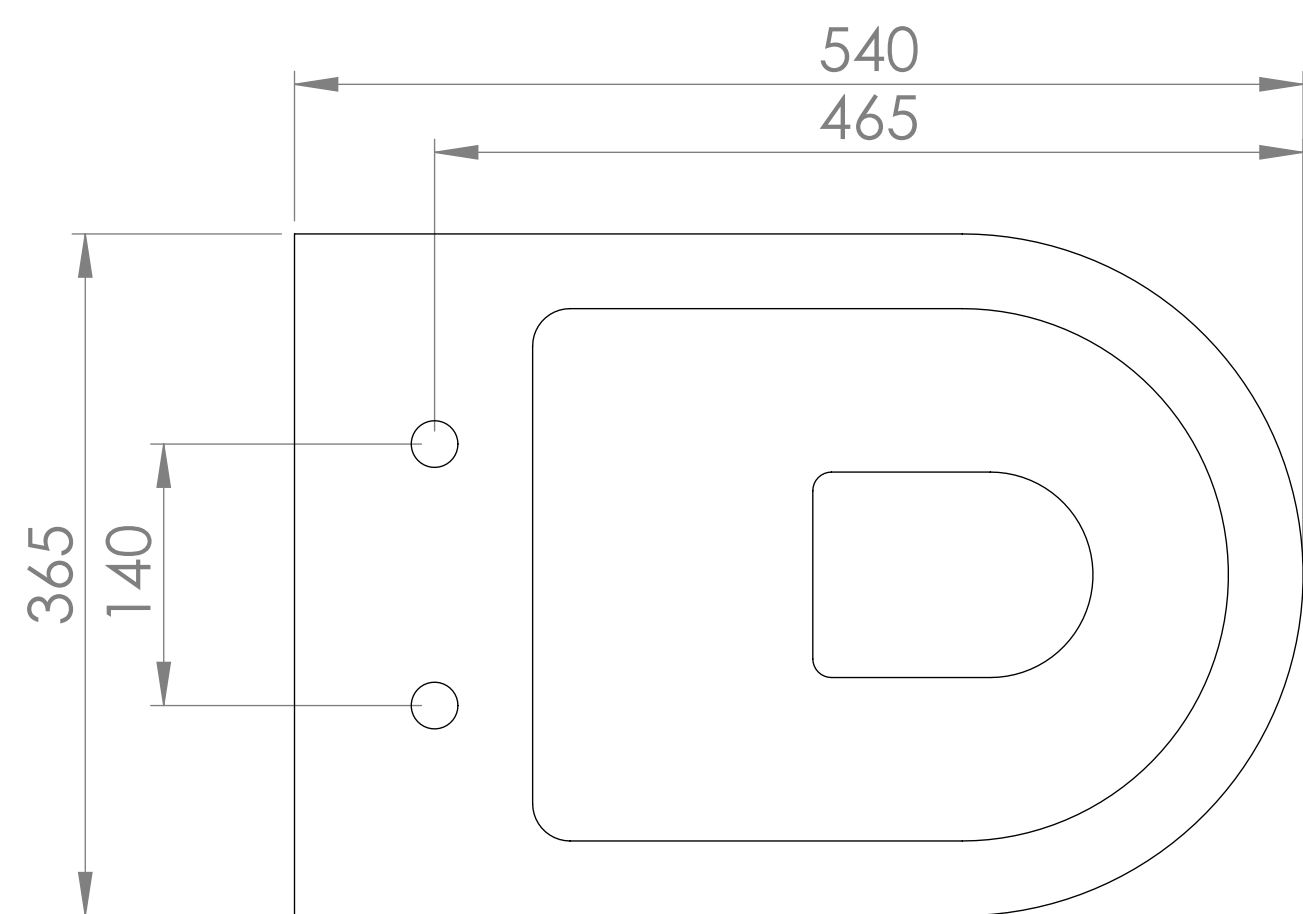

Top View

Side View - Section View

Front View

Back View

LUSO

Product Name	Senza
Style	Back to wall
Material	Ceramic
Finish	Satin Matte

All dimensions provided in millimeters.