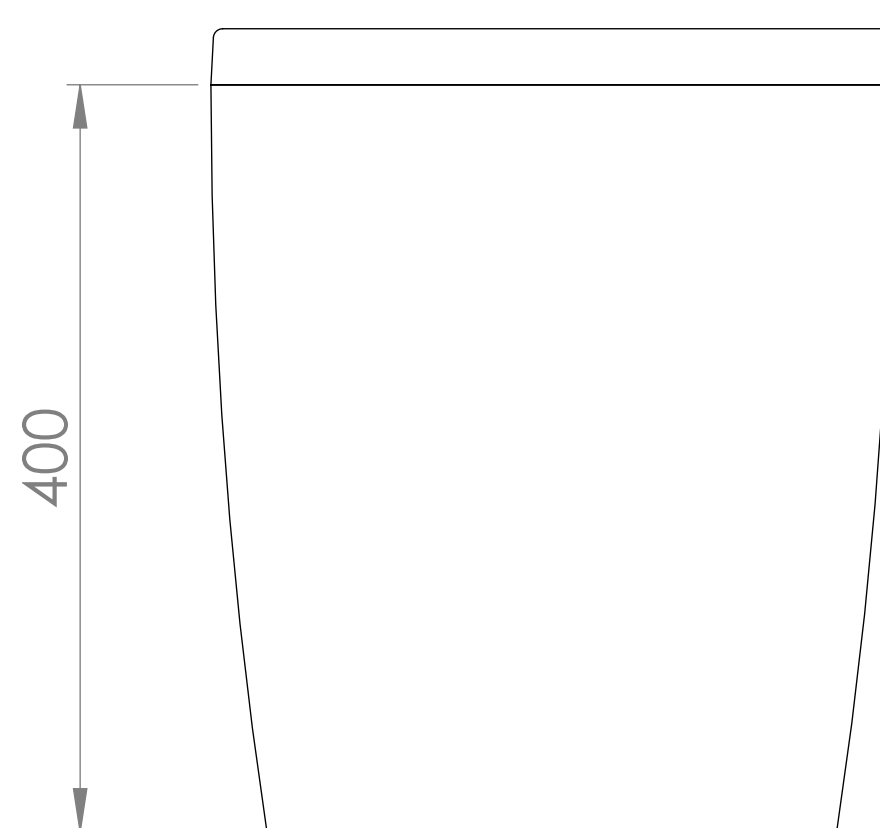

Top View

Side View - Section View

Front View

Back View

LUSO

Product Name	Senza
Style	Back to wall
Material	Ceramic
Finish	Satin Matte

All dimensions provided in millimeters.