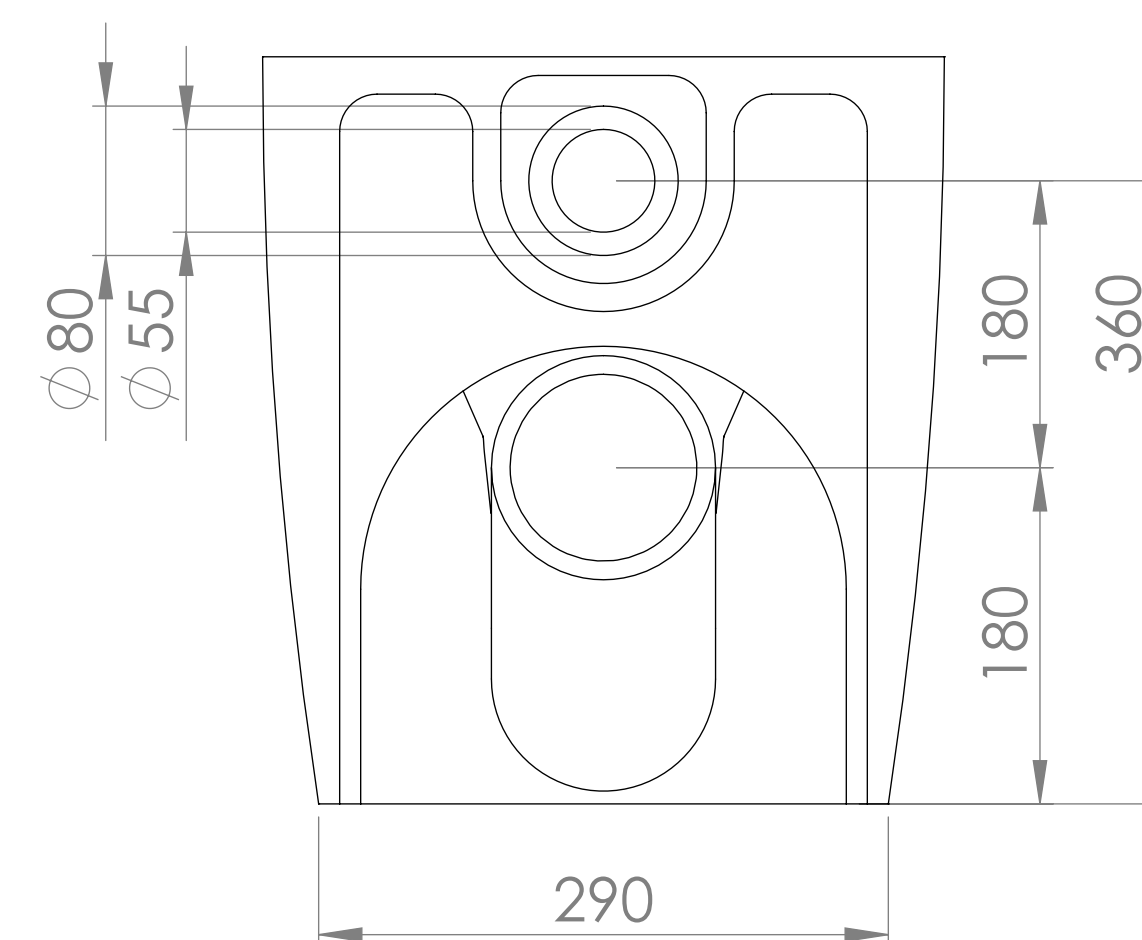

Top View

Side View - Section View

Front View

Back View

LUSO

Product Name	Senza
Style	Back to wall
Material	Ceramic
Finish	Satin Matte

All dimensions provided in millimeters.