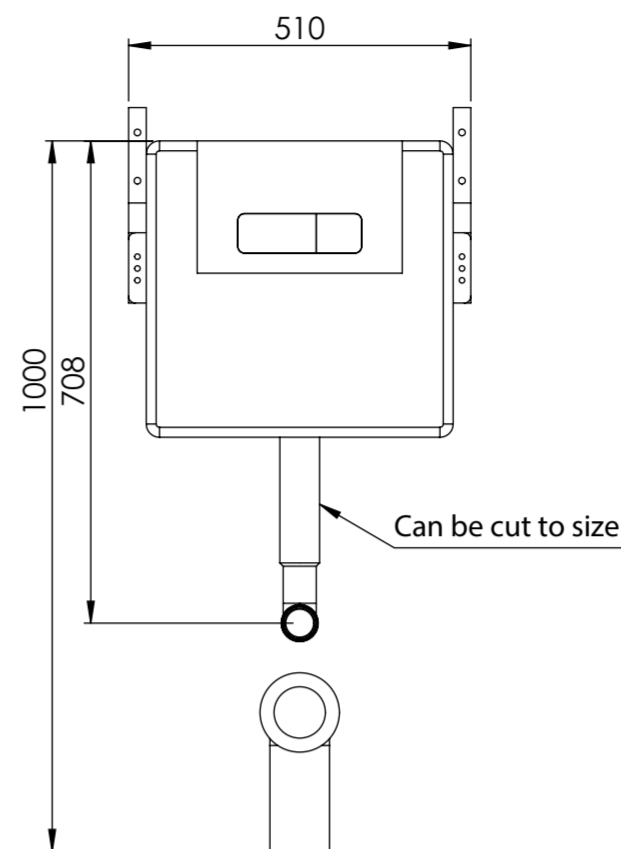

Toilet

Side View

Back View

Cistern

Front View

Side View

Flush Plate

Front View

Side View

All dimensions provided in millimeters.

LUSO

Product Name	Deco Berkeley Toilet, Cistern, Flush Plate
Style	Toilet: Back to Wall, Cistern: Concealed / Dual Flush
Material	
Toilet	Ceramic
Cistern	Insulated Plastic
Flush Plate	Stainless Steel
Size, mm	535 x 365 x 445