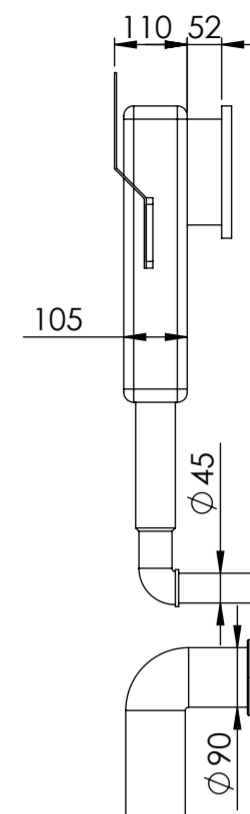

Toilet

Side View

Back View

Cistern

Front View

Side View

Flush Plate

Front View

Side View

All dimensions provided in millimeters.

LUSO

Product Name	Deco Berkeley Toilet, Cistern, Flush Plate
Style	Toilet: Back to Wall, Cistern: Concealed / Dual Flush
Material	
Toilet	Ceramic
Cistern	Insulated Plastic
Flush Plate	Stainless Steel
Size, mm	535 x 365 x 445