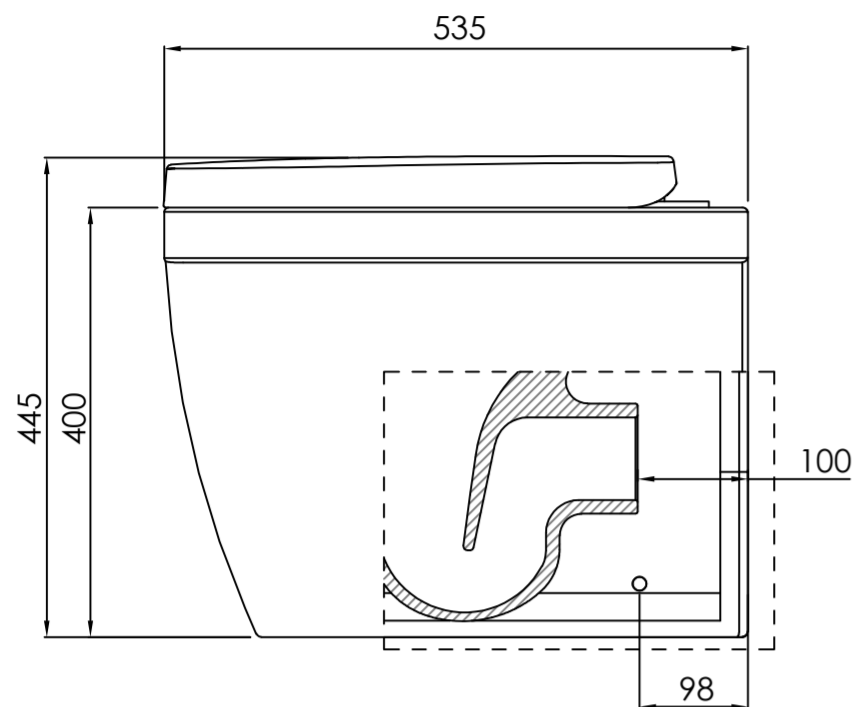

Toilet

Side View

Back View

Cistern

Front View

Side View

Flush Plate

Front View

Side View

All dimensions provided in millimeters.

LUSO

Product Name	Deco Berkeley Toilet, Cistern, Flush Plate
Style	Toilet: Back to Wall, Cistern: Concealed / Dual Flush
Material	
Toilet	Ceramic
Cistern	Insulated Plastic
Flush Plate	Stainless Steel
Size, mm	535 x 365 x 445