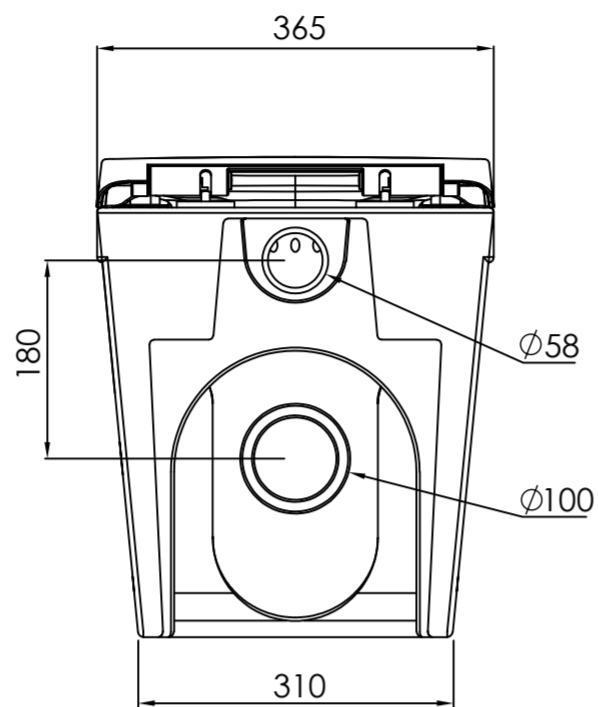

Toilet

Side View

Back View

Cistern

Front View

Side View

Flush Plate

Front View

Side View

All dimensions provided in millimeters.

LUSO

Product Name	Deco Berkeley Toilet, Cistern, Flush Plate
Style	Toilet: Back to Wall, Cistern: Concealed / Dual Flush
Material	
Toilet	Ceramic
Cistern	Insulated Plastic
Flush Plate	Stainless Steel
Size, mm	535 x 365 x 445