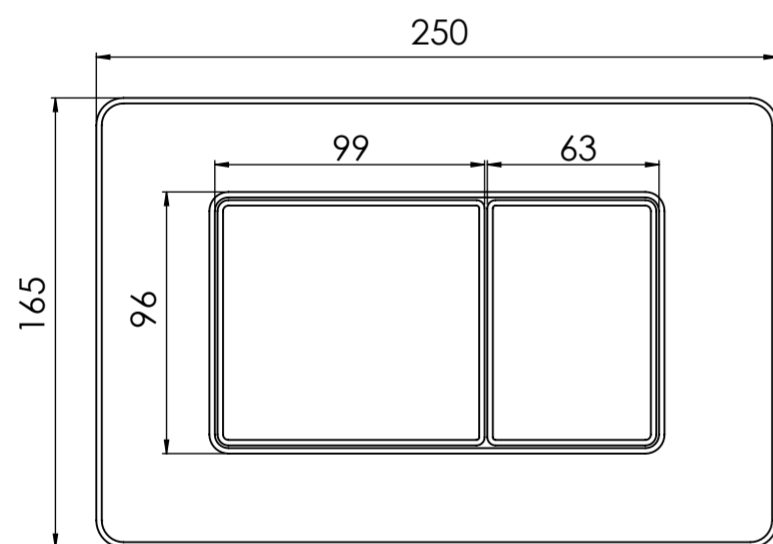

Toilet

Side View

Back View

Cistern

Front View

Side View

Flush Plate

Front View

Side View

All dimensions provided in millimeters.

LUSO

Product Name	Deco Berkeley Toilet, Cistern, Flush Plate
Style	Toilet: Back to Wall, Cistern: Concealed / Dual Flush
Material	
Toilet	Ceramic
Cistern	Insulated Plastic
Flush Plate	Stainless Steel
Size, mm	535 x 365 x 445