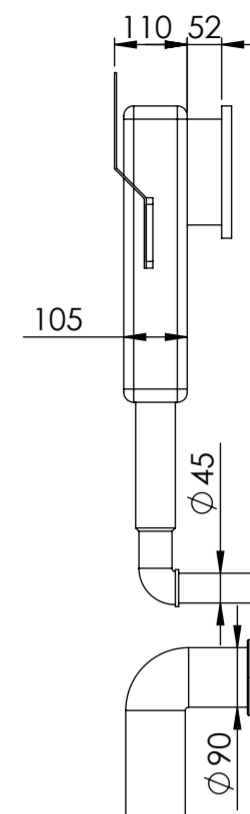

Toilet

Side View

Back View

Cistern

Front View

Side View

Flush Plate

Front View

Side View

Cistern Housing

Top View

Section View A - A

Front View

Side View

All dimensions provided in millimeters.

LUSO

Product Name	Deco Berkeley Toilet, Cistern, Flush Plate and Claridge Housing
Style	Toilet: Back to Wall, Cistern: Concealed / Dual Flush
Material	
Claridge Housing	Wood
Toilet	Ceramic
Cistern	Insulated Plastic
Flush Plate	Stainless Steel
Size, mm	1220 x 585 x 740