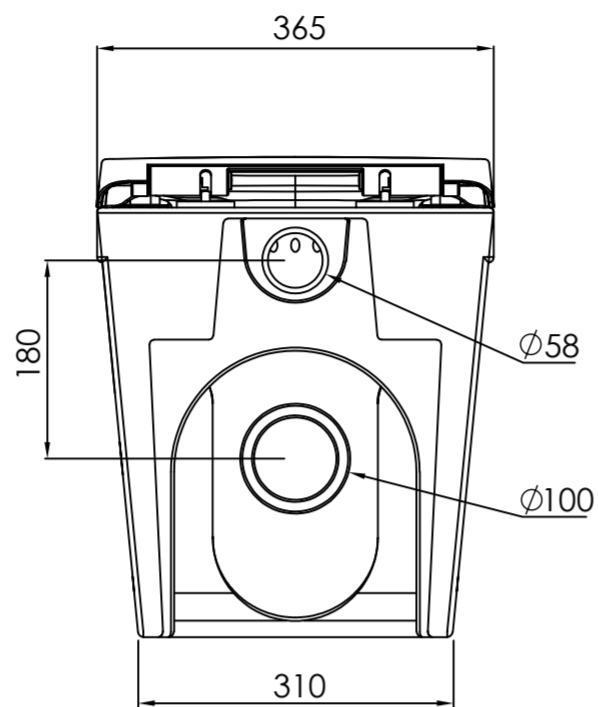

Toilet

Side View

Back View

Cistern

Front View

Side View

Flush Plate

Front View

Side View

Cistern Housing

Top View

Section View A - A

Front View

Side View

All dimensions provided in millimeters.

LUSO

Product Name	Deco Berkeley Toilet, Cistern, Flush Plate and Claridge Housing
Style	Toilet: Back to Wall, Cistern: Concealed / Dual Flush
Material	
Claridge Housing	Wood
Toilet	Ceramic
Cistern	Insulated Plastic
Flush Plate	Stainless Steel
Size, mm	1220 x 585 x 740