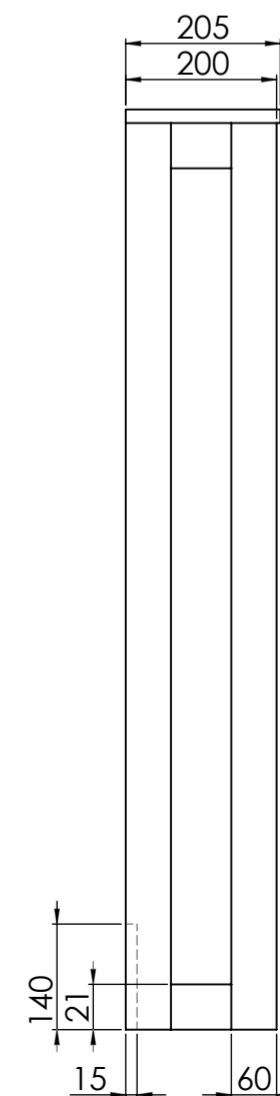

Toilet

Side View

Back View

Cistern

Front View

Side View

Flush Plate

Front View

Side View

Cistern Housing

Top View

Section View A - A

Front View

Side View

All dimensions provided in millimeters.

LUSO

Product Name	Deco Berkeley Toilet, Cistern, Flush Plate and Claridge Housing
Style	Toilet: Back to Wall, Cistern: Concealed / Dual Flush
Material	
Claridge Housing	Wood
Toilet	Ceramic
Cistern	Insulated Plastic
Flush Plate	Stainless Steel
Size, mm	1220 x 585 x 740