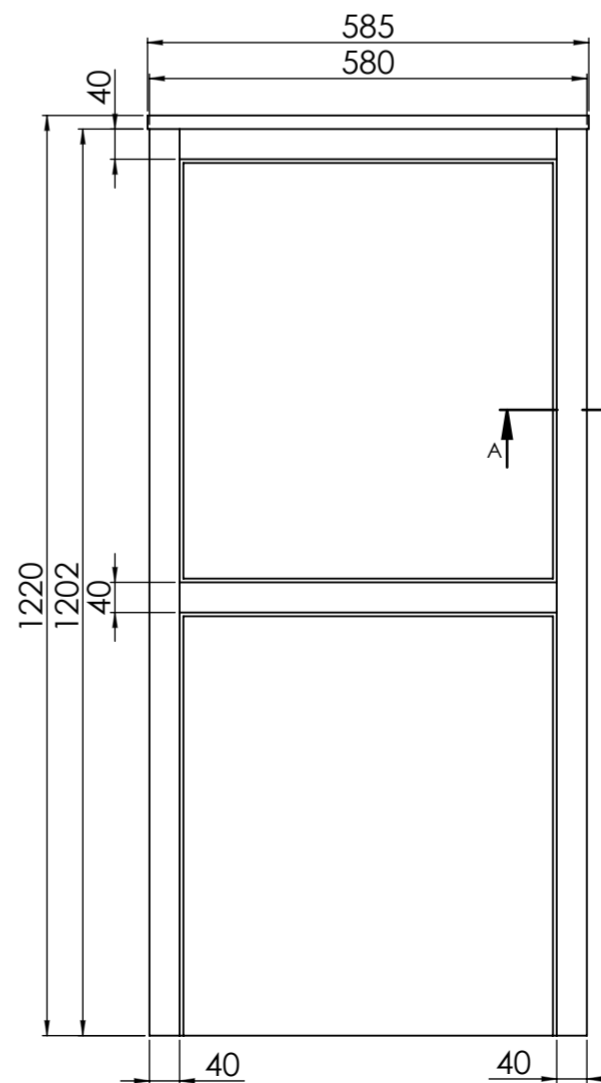

Toilet

Side View

Back View

Cistern

Front View

Side View

Flush Plate

Front View

Side View

Cistern Housing

Top View

Section View A - A

Front View

Side View

All dimensions provided in millimeters.

LUSO

Product Name	Deco Berkeley Toilet, Cistern, Flush Plate and Claridge Housing
Style	Toilet: Back to Wall, Cistern: Concealed / Dual Flush
Material	
Claridge Housing	Wood
Toilet	Ceramic
Cistern	Insulated Plastic
Flush Plate	Stainless Steel
Size, mm	1220 x 585 x 740