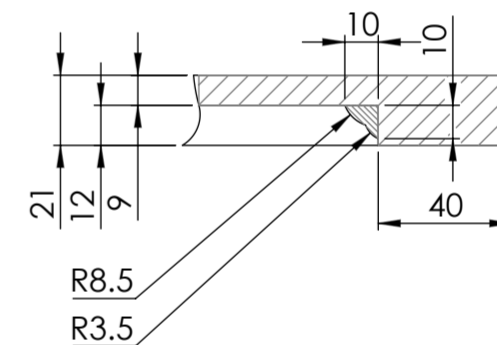

Side View

Cistern Housing

Top View

Section View A - A

Front View

Side View

All dimensions provided in millimeters.

LUSO

Product Name	Deco Berkeley Toilet, Cistern, Flush Plate and Claridge Housing
Style	Toilet: Back to Wall, Cistern: Concealed / Dual Flush
Material	
Claridge Housing	Wood
Toilet	Ceramic
Cistern	Insulated Plastic
Flush Plate	Stainless Steel
Size, mm	1220 x 585 x 740