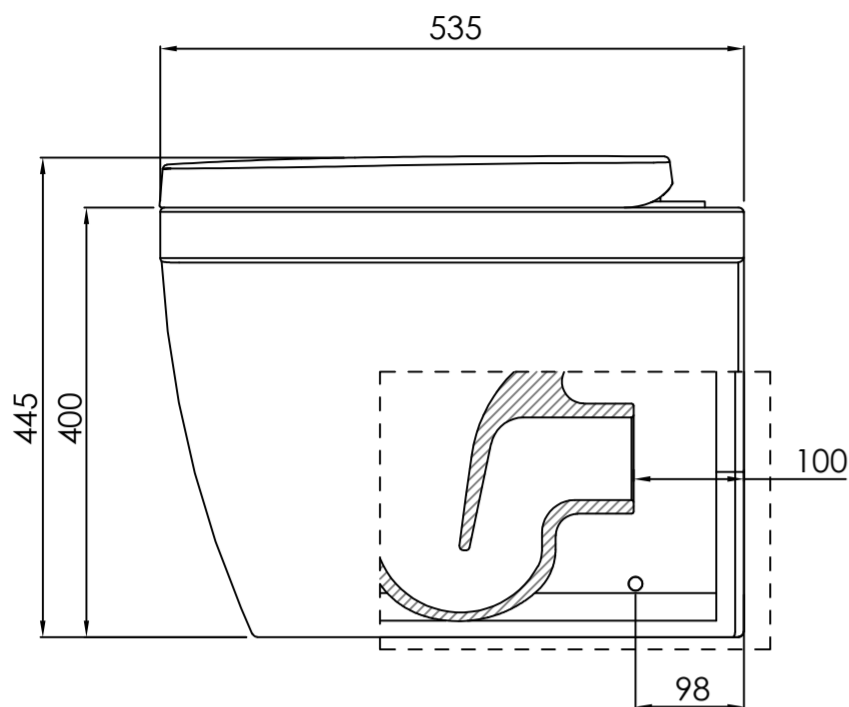

Toilet

Side View

Back View

Cistern

Front View

Side View

Flush Plate

Front View

Side View

Cistern Housing

Top View

Section View A - A

Front View

Side View

All dimensions provided in millimeters.

LUSO

Product Name	Deco Berkeley Toilet, Cistern, Flush Plate and Claridge Housing
Style	Toilet: Back to Wall, Cistern: Concealed / Dual Flush
Material	
Claridge Housing	Wood
Toilet	Ceramic
Cistern	Insulated Plastic
Flush Plate	Stainless Steel
Size, mm	1220 x 585 x 740