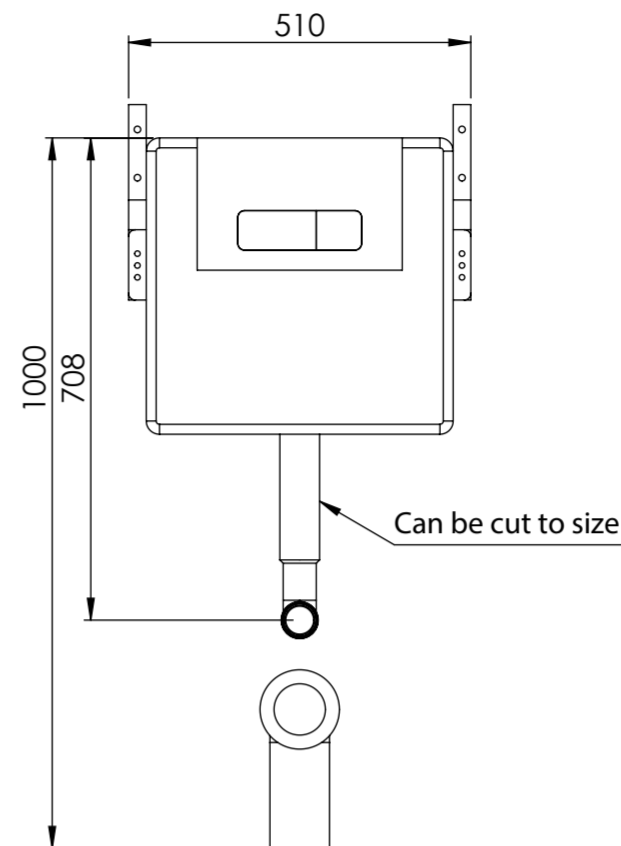

Toilet

Side View

Back View

Cistern

Front View

Side View

Flush Plate

Front View

Side View

Cistern Housing

Top View

Section View A - A

Front View

Side View

All dimensions provided in millimeters.

LUSO

Product Name	Deco Berkeley Toilet, Cistern, Flush Plate and Claridge Housing
Style	Toilet: Back to Wall, Cistern: Concealed / Dual Flush
Material	
Claridge Housing	Wood
Toilet	Ceramic
Cistern	Insulated Plastic
Flush Plate	Stainless Steel
Size, mm	1220 x 585 x 740