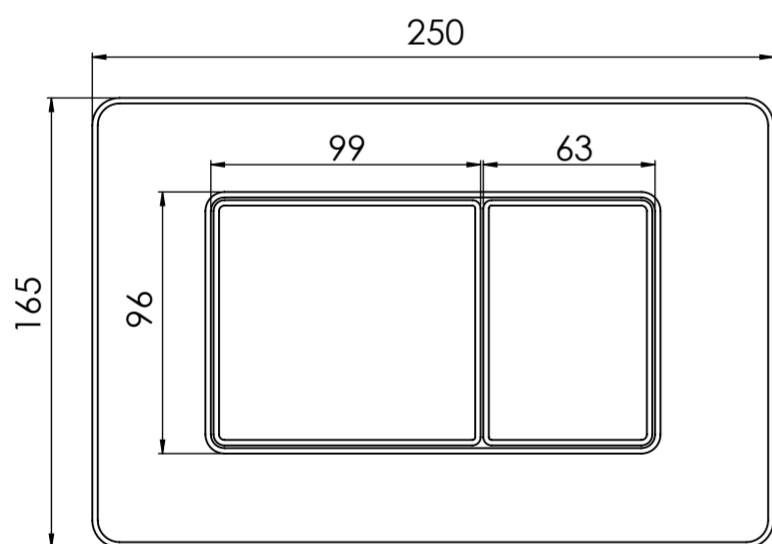

Toilet

Side View

Back View

Cistern

Front View

Side View

Flush Plate

Front View

Side View

Cistern Housing

Top View

Section View A - A

Front View

Side View

All dimensions provided in millimeters.

LUSO

Product Name	Deco Berkeley Toilet, Cistern, Flush Plate and Claridge Housing
Style	Toilet: Back to Wall, Cistern: Concealed / Dual Flush
Material	
Claridge Housing	Wood
Toilet	Ceramic
Cistern	Insulated Plastic
Flush Plate	Stainless Steel
Size, mm	1220 x 585 x 740