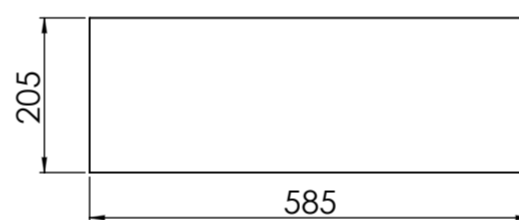

Toilet

Side View

Back View

Cistern

Front View

Side View

Flush Plate

Front View

Side View

Cistern Housing

Top View

Section View A - A

Front View

Side View

All dimensions provided in millimeters.

LUSO

Product Name	Deco Berkeley Toilet, Cistern, Flush Plate and Claridge Housing
Style	Toilet: Back to Wall, Cistern: Concealed / Dual Flush
Material	
Claridge Housing	Wood
Toilet	Ceramic
Cistern	Insulated Plastic
Flush Plate	Stainless Steel
Size, mm	1220 x 585 x 740