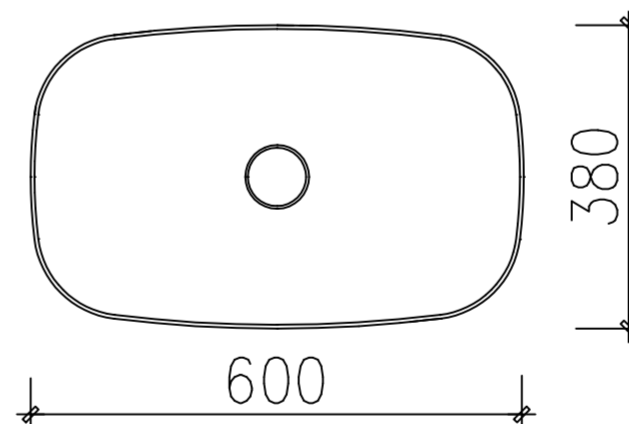

Vanity

Top View

Top View - Section View

Side View - Section View

Basin

Front View

Side View

Top View

All dimensions provided in millimeters.

<b>LUSO</b>	Product Name	Porcelanato Vanity Unit & Cocoon Basin
	Product Size, mm	
	Vanity Unit	2000 x 550 x 750
	Basin	600 x 380 x 120