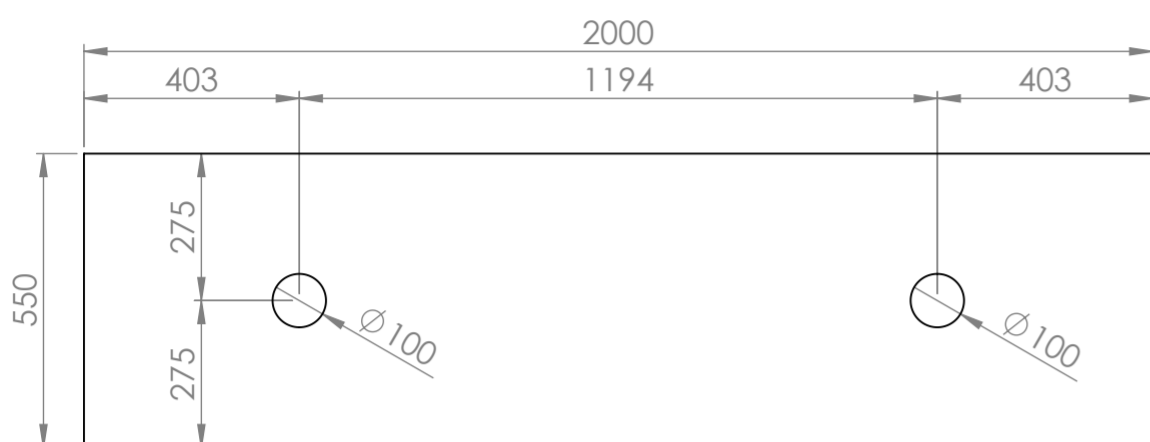

Vanity

Top View

Top View - Section View

Side View - Section View

Basin

Front View

Side View

Top View

All dimensions provided in millimeters.

<b>LUSO</b>	Product Name	Porcelanato Vanity Unit & Cocoon Basin
	Product Size, mm	
	Vanity Unit	2000 x 550 x 750
	Basin	600 x 380 x 120