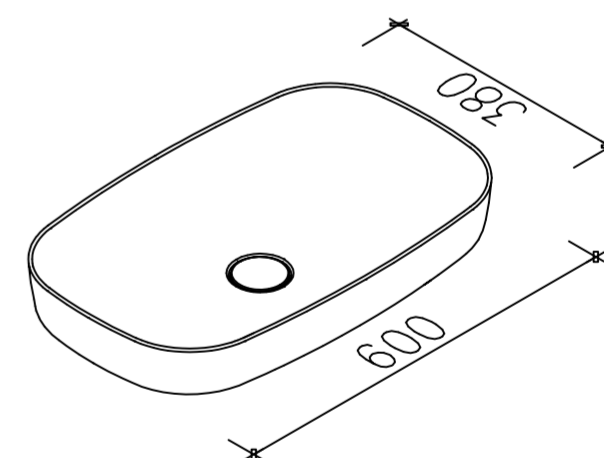

Vanity

Top View

Top View - Section View

Side View - Section View

Basin

Front View

Side View

Top View

All dimensions provided in millimeters.

<b>LUSO</b>	Product Name	Porcelanato Vanity Unit & Cocoon Basin
	Product Size, mm	
	Vanity Unit	2000 x 550 x 750
	Basin	600 x 380 x 120