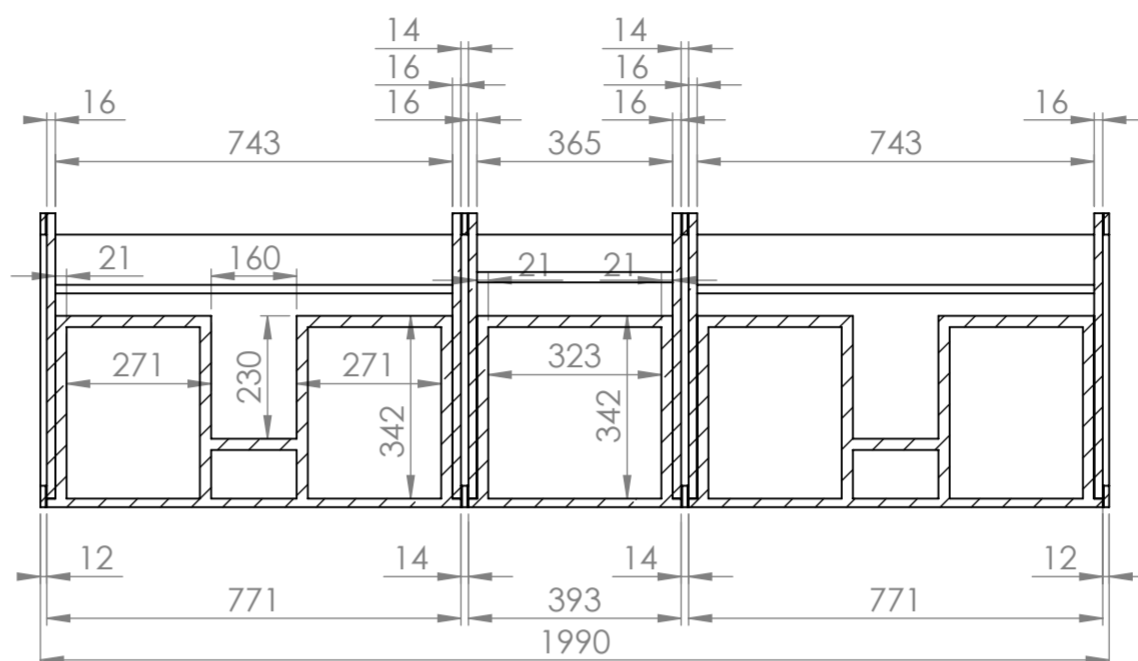

Vanity

Top View

Top View - Section View

Side View - Section View

Basin

Front View

Side View

Top View

All dimensions provided in millimeters.

<b>LUSO</b>	Product Name	Porcelanato Vanity Unit & Cocoon Basin
	Product Size, mm	
	Vanity Unit	2000 x 550 x 750
	Basin	600 x 380 x 120