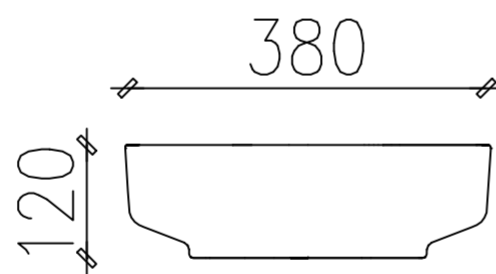

Vanity

Top View

Top View - Section View

Side View - Section View

Basin

Front View

Side View

Top View

All dimensions provided in millimeters.

<b>LUSO</b>	Product Name	Porcelanato Vanity Unit & Cocoon Basin
	Product Size, mm	
	Vanity Unit	2000 x 550 x 750
	Basin	600 x 380 x 120