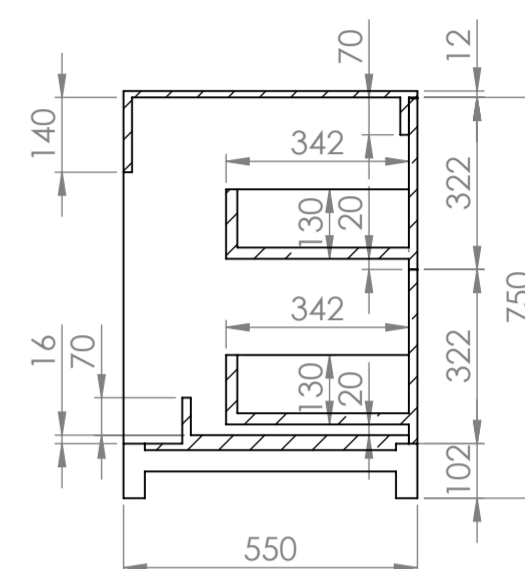

Vanity

Top View

Top View - Section View

Side View - Section View

Basin

Front View

Side View

Top View

All dimensions provided in millimeters.

<b>LUSO</b>	Product Name	Porcelanato Vanity Unit & Cocoon Basin
	Product Size, mm	
	Vanity Unit	2000 x 550 x 750
	Basin	600 x 380 x 120