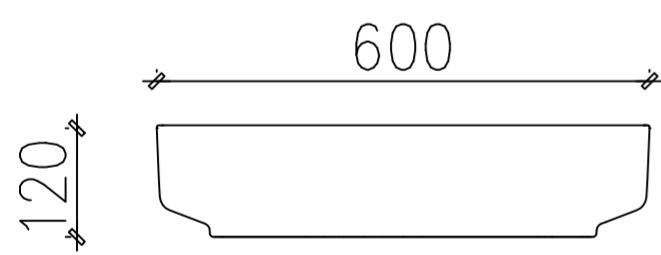

Vanity

Top View

Top View - Section View

Side View - Section View

Basin

Front View

Side View

Top View

All dimensions provided in millimeters.

<b>LUSO</b>	Product Name	Porcelanato Vanity Unit & Cocoon Basin
	Product Size, mm	
	Vanity Unit	2000 x 550 x 750
	Basin	600 x 380 x 120