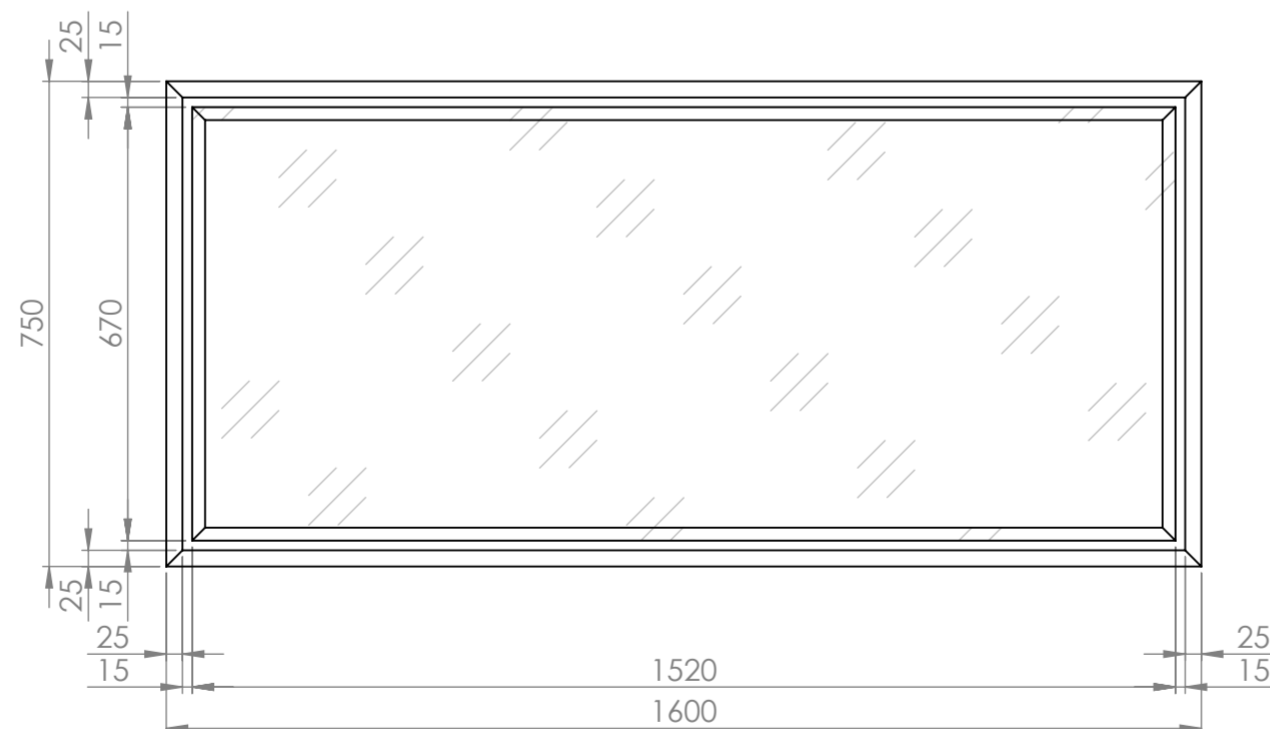

Vanity

Top View

Top View - Section View

Side View - Section View

Mirror

Top View - Section View

Front View

Side View - Section View

All dimensions provided in millimeters.

<b>LUSO</b>	Product Name	Audemar Vanity Unit & Mirror
	Product Size, mm	
	Vanity Unit	1600 x 500 x 915
	Mirror	1600 x 750 x 40