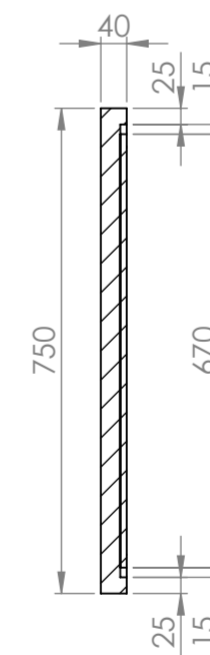

Vanity

Top View

Top View - Section View

Side View - Section View

Mirror

Top View - Section View

Front View

Side View - Section View

All dimensions provided in millimeters.

<b>LUSO</b>	Product Name	Audemar Vanity Unit & Mirror
	Product Size, mm	
	Vanity Unit	1600 x 500 x 915
	Mirror	1600 x 750 x 40