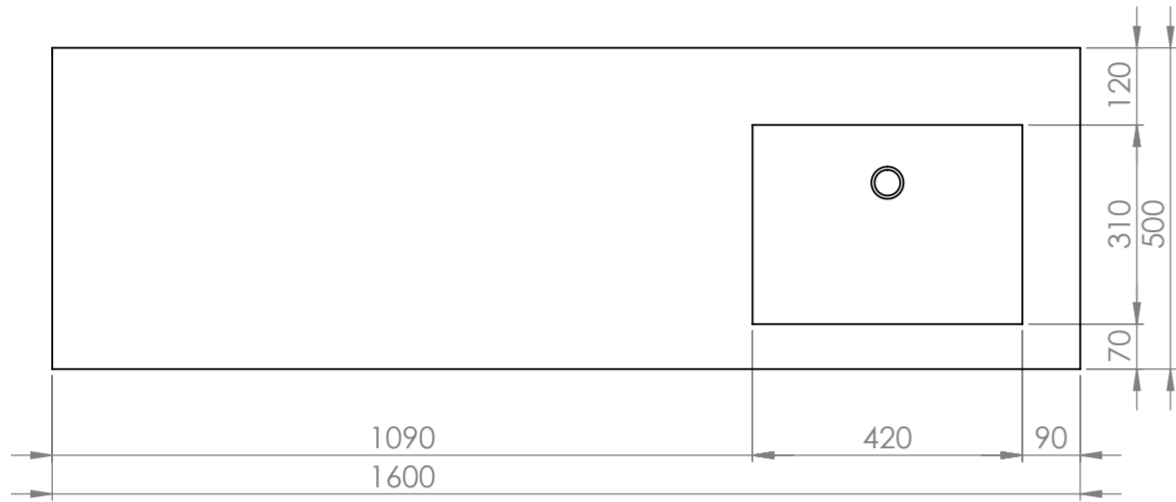

Vanity

Top View

Top View - Section View

Side View - Section View

Mirror

Top View - Section View

Front View

Side View - Section View

All dimensions provided in millimeters.

<b>LUSO</b>	Product Name	Audemar Vanity Unit & Mirror
	Product Size, mm	
	Vanity Unit	1600 x 500 x 915
	Mirror	1600 x 750 x 40