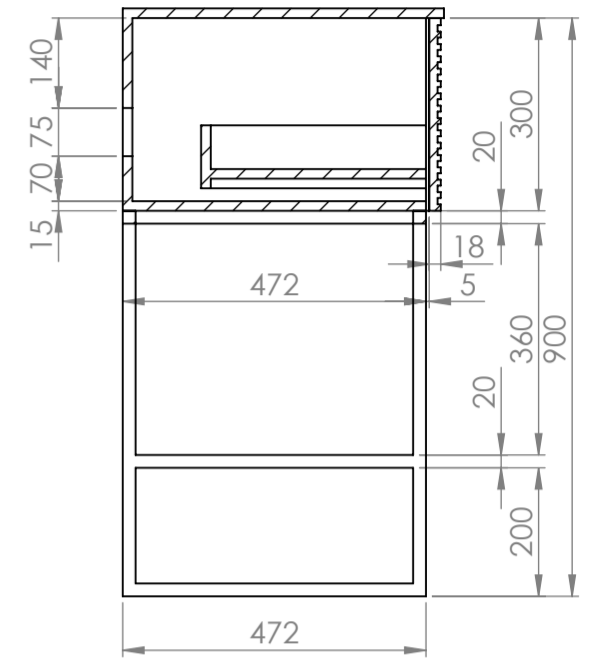

Vanity

Top View

Top View - Section View

Side View - Section View

Mirror

Top View - Section View

Front View

Side View - Section View

All dimensions provided in millimeters.

<b>LUSO</b>	Product Name	Audemar Vanity Unit & Mirror
	Product Size, mm	
	Vanity Unit	1600 x 500 x 915
	Mirror	1600 x 750 x 40