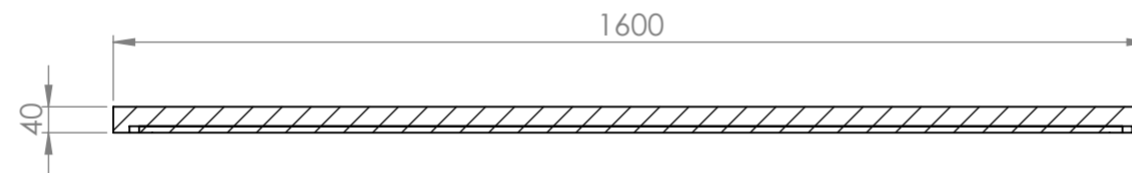

Vanity

Top View

Top View - Section View

Side View - Section View

Mirror

Top View - Section View

Front View

Side View - Section View

All dimensions provided in millimeters.

<b>LUSO</b>	Product Name	Audemar Vanity Unit & Mirror
	Product Size, mm	
	Vanity Unit	1600 x 500 x 915
	Mirror	1600 x 750 x 40