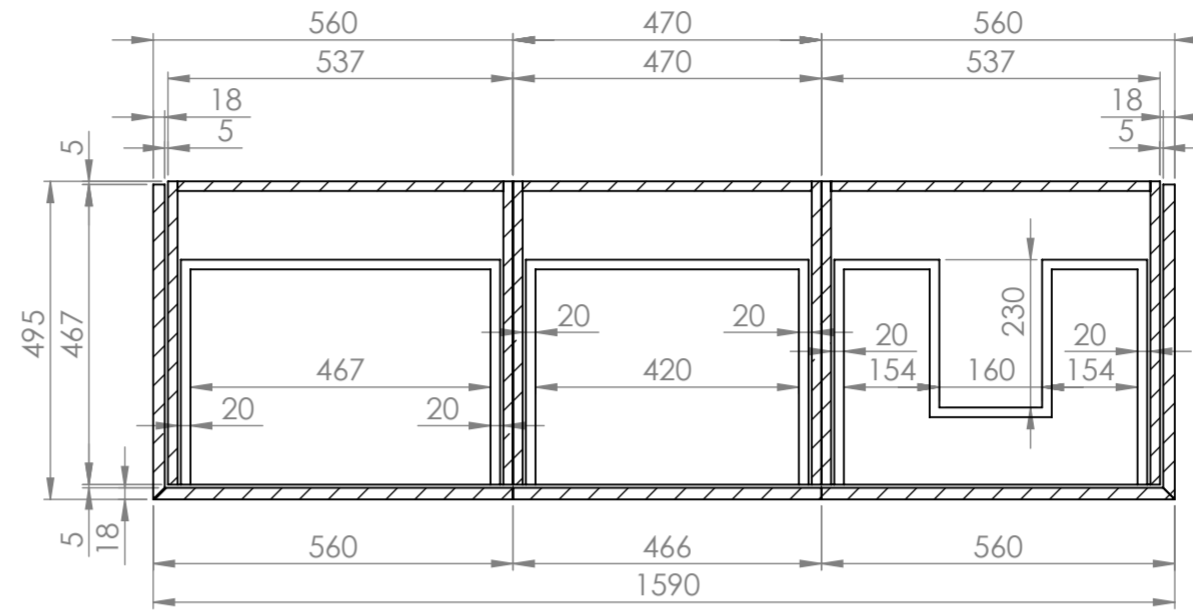

Vanity

Top View

Top View - Section View

Side View - Section View

Mirror

Top View - Section View

Front View

Side View - Section View

All dimensions provided in millimeters.

<b>LUSO</b>	Product Name	Audemar Vanity Unit & Mirror
	Product Size, mm	
	Vanity Unit	1600 x 500 x 915
	Mirror	1600 x 750 x 40