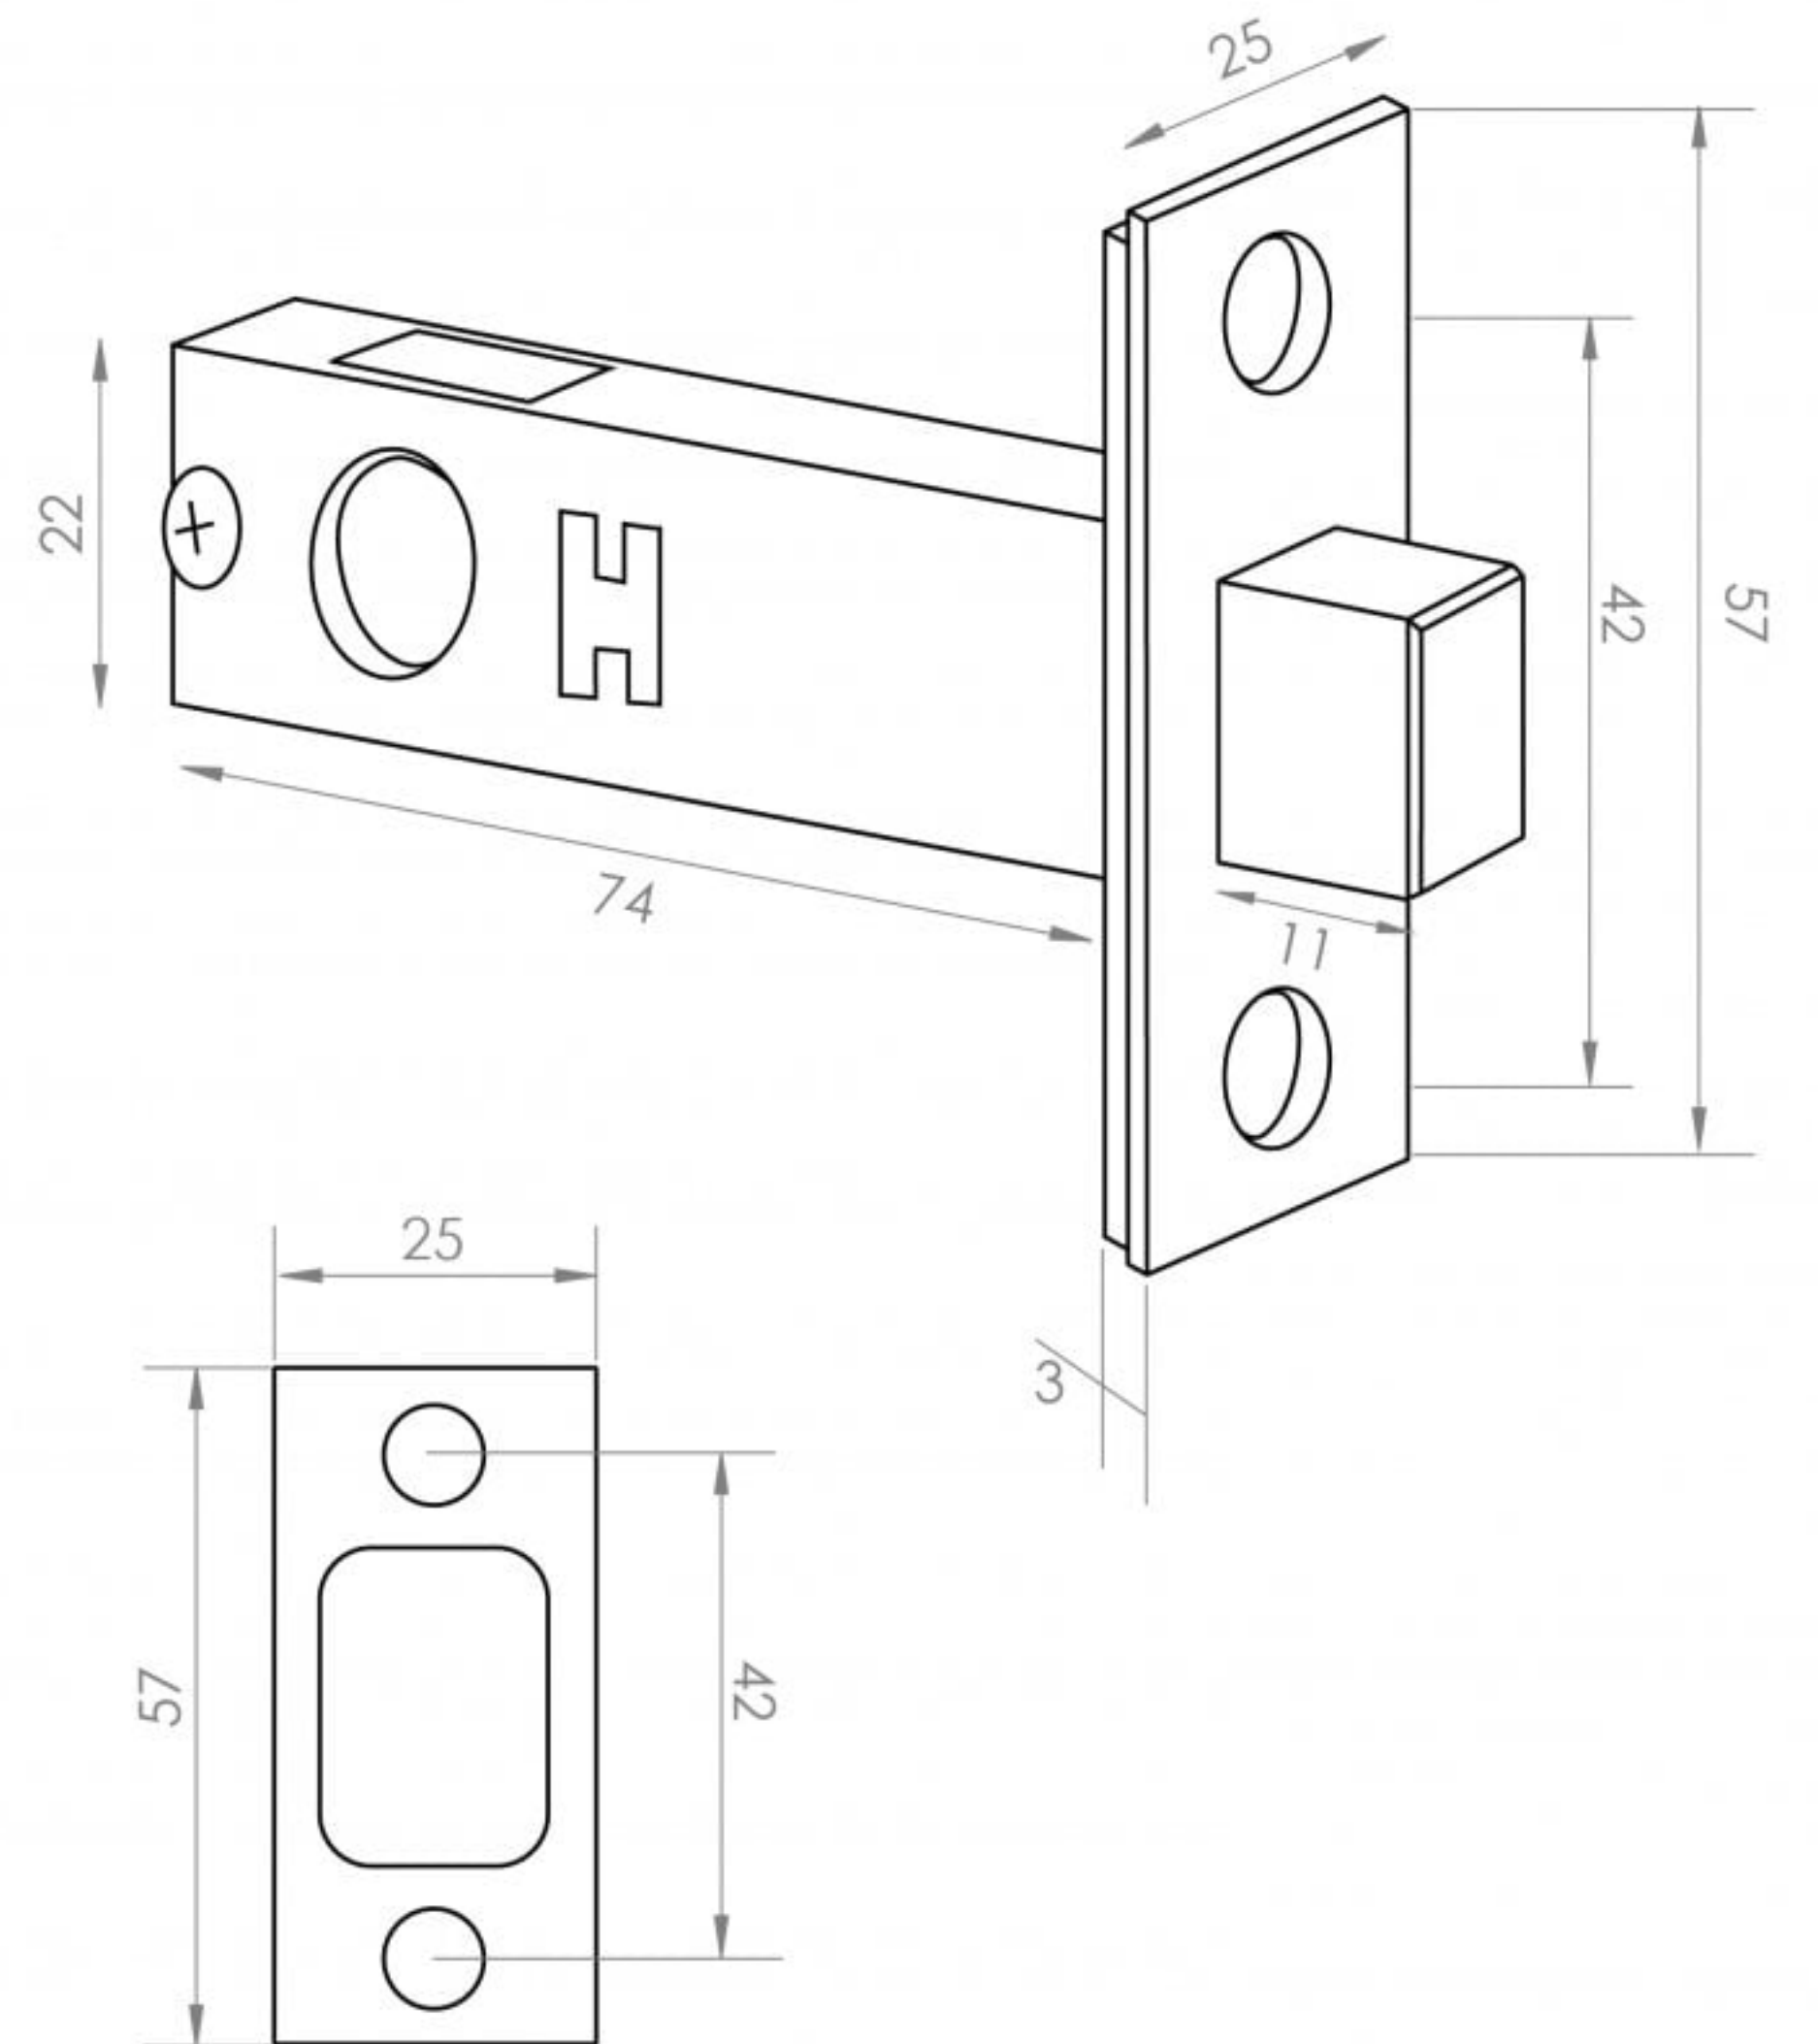

Front View

Side View

Thumbturn - Top View

Tubular Latch

LUSO

Product Name

WC Latch Set

Product Type

Internal Door Latch

All dimensions provided in millimeters.