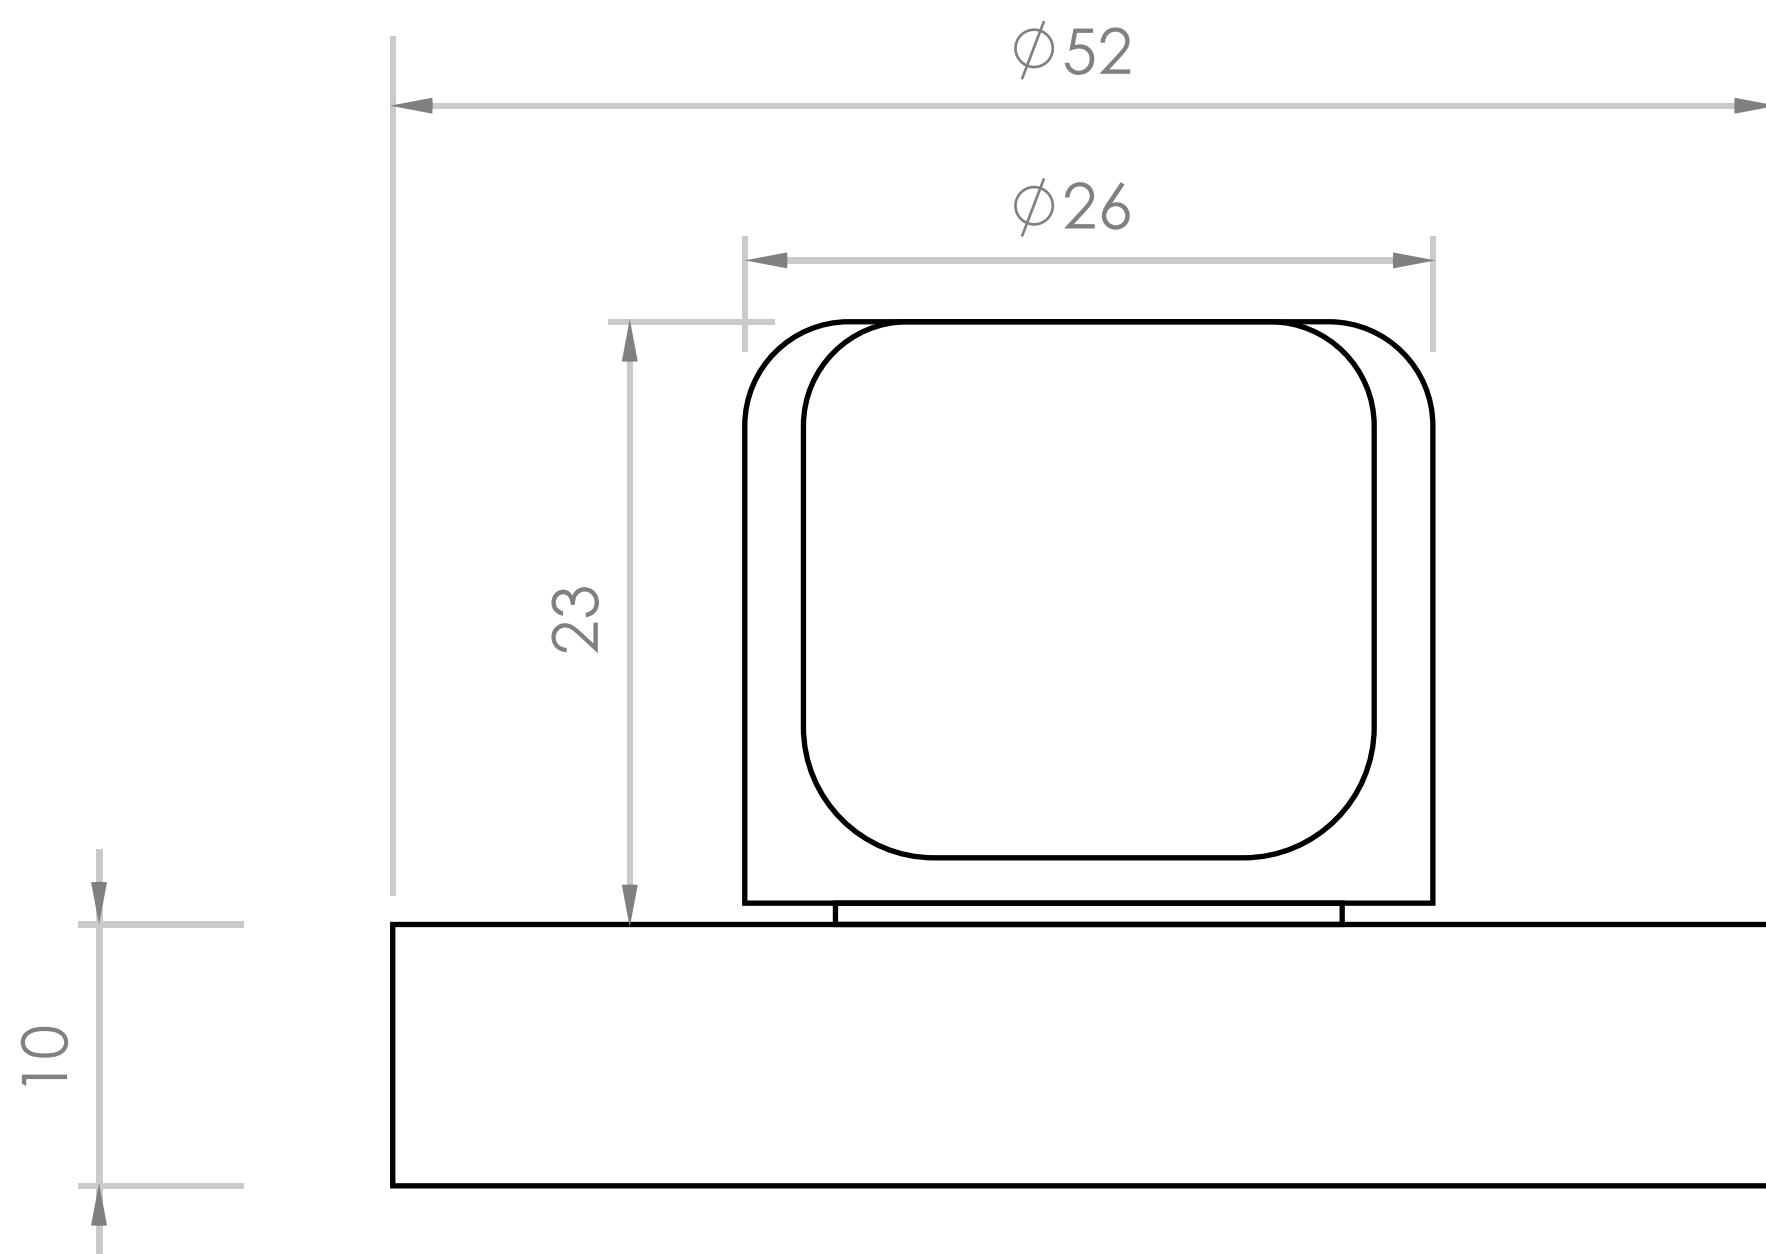

Front View

Side View

Thumbturn - Top View

Tubular Latch

LUSO

Product Name

WC Latch Set

Product Type

Internal Door Latch

All dimensions provided in millimeters.