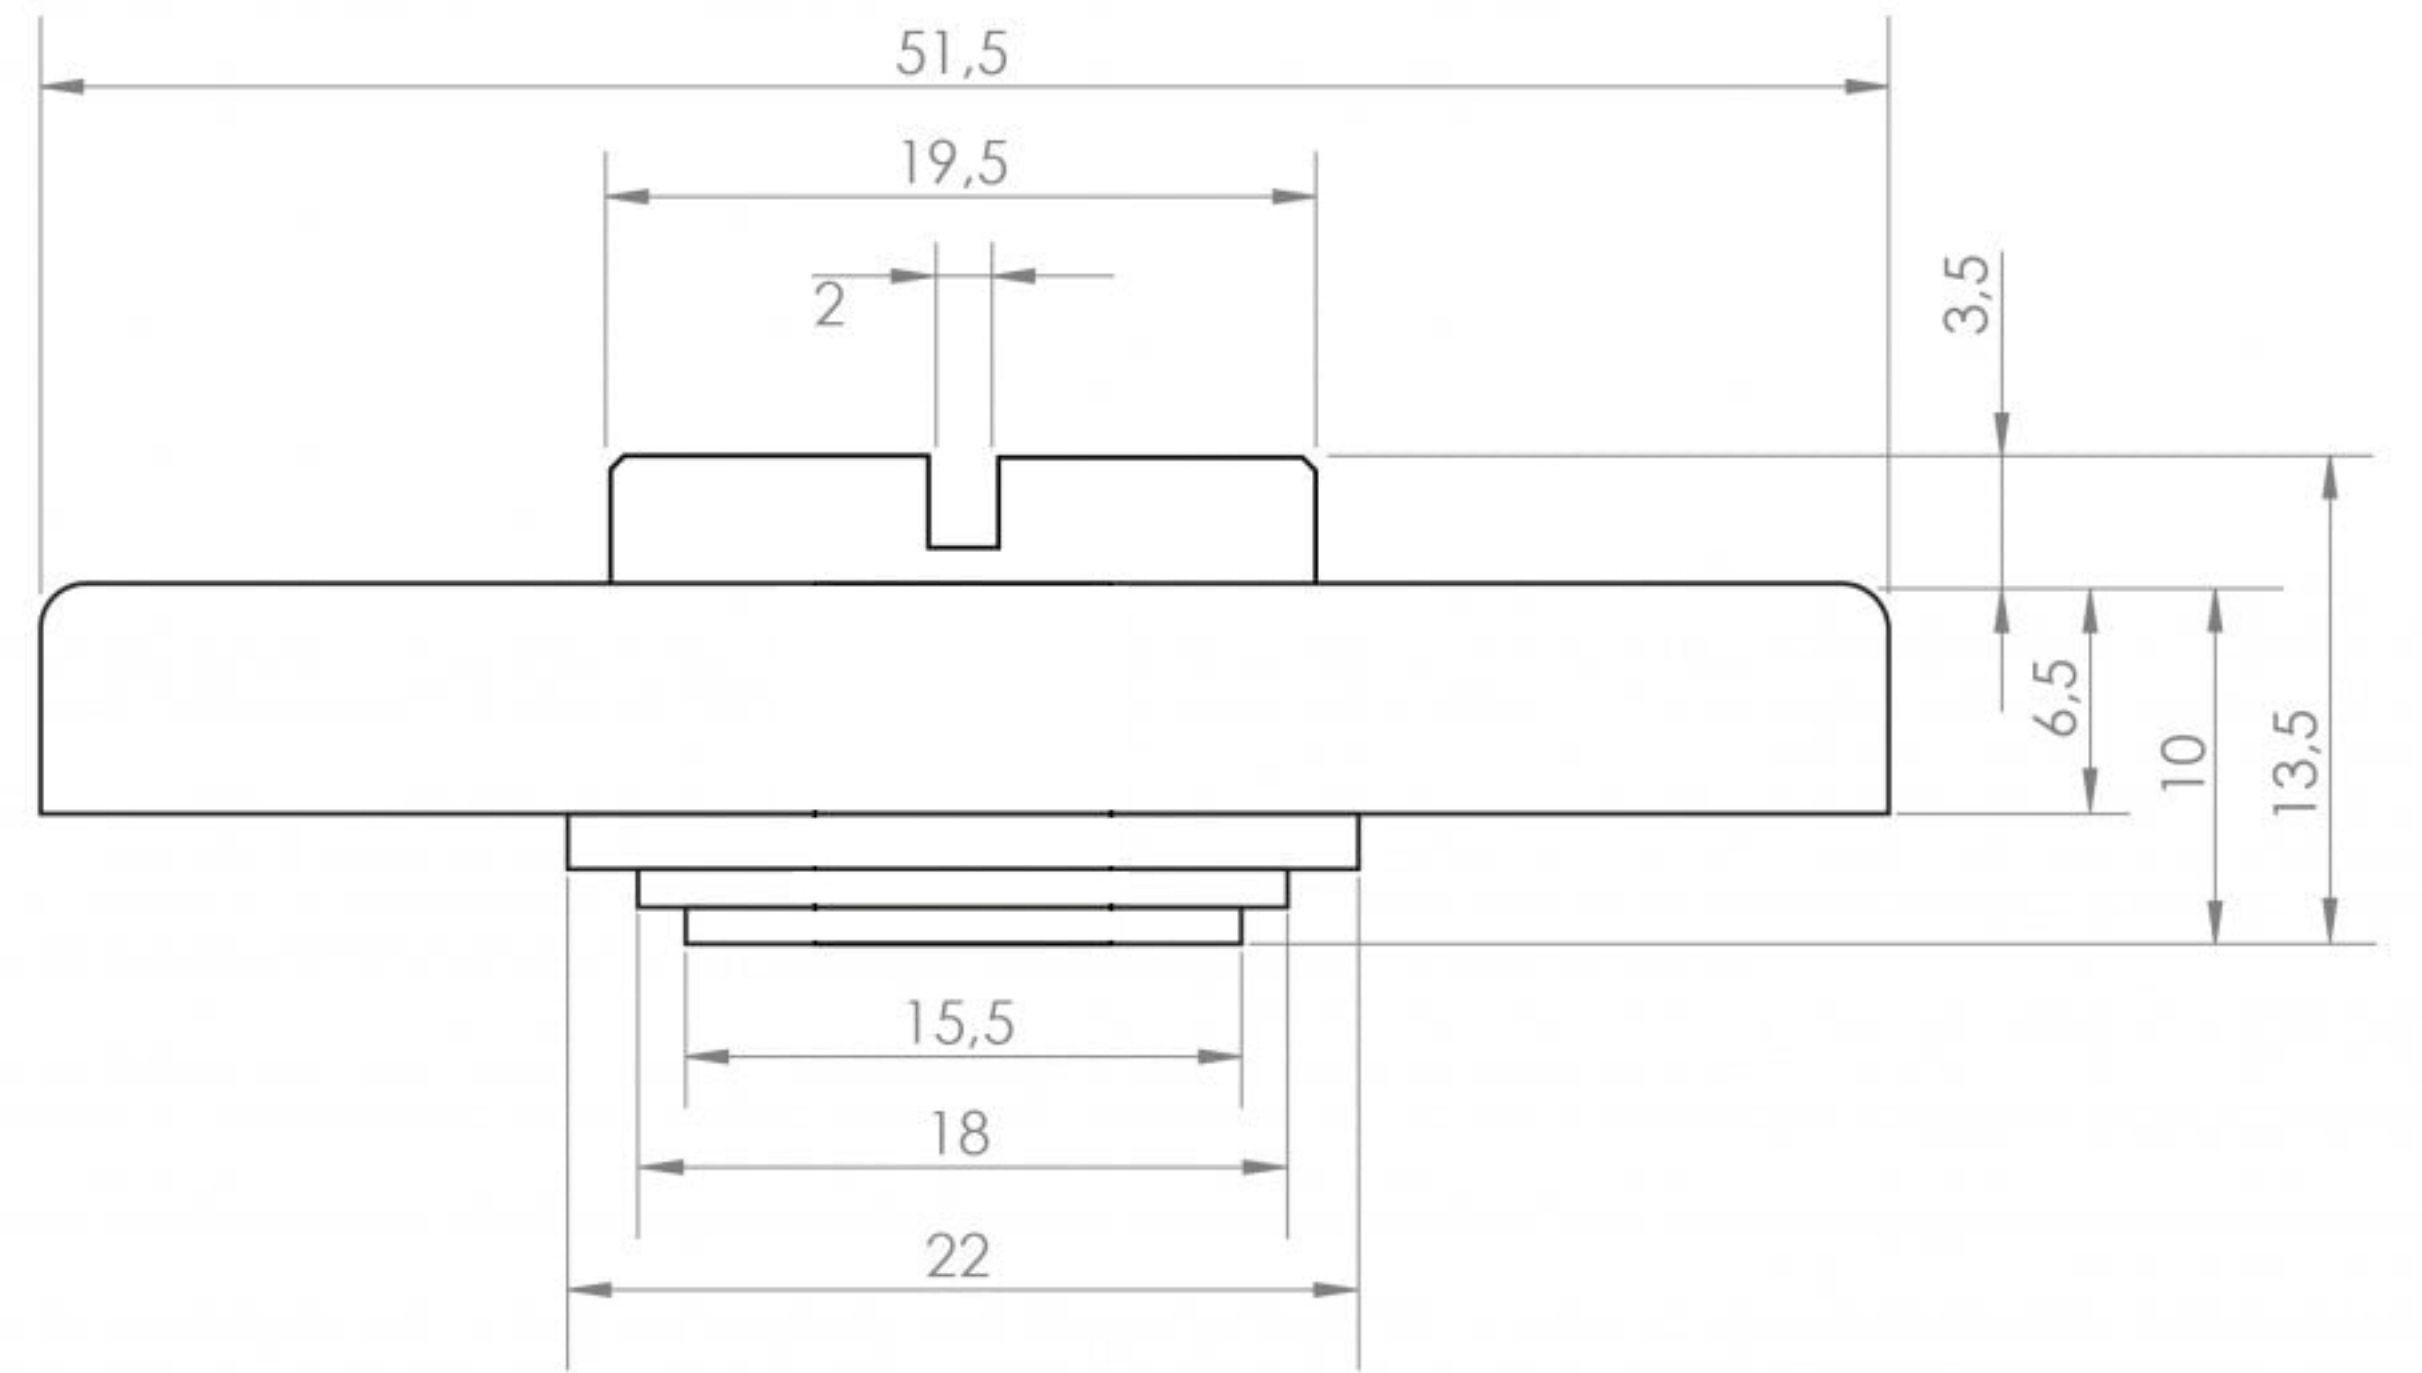

Front View

Side View

Thumbturn - Top View

Tubular Latch

LUSO

Product Name

WC Latch Set

Product Type

Internal Door Latch

All dimensions provided in millimeters.