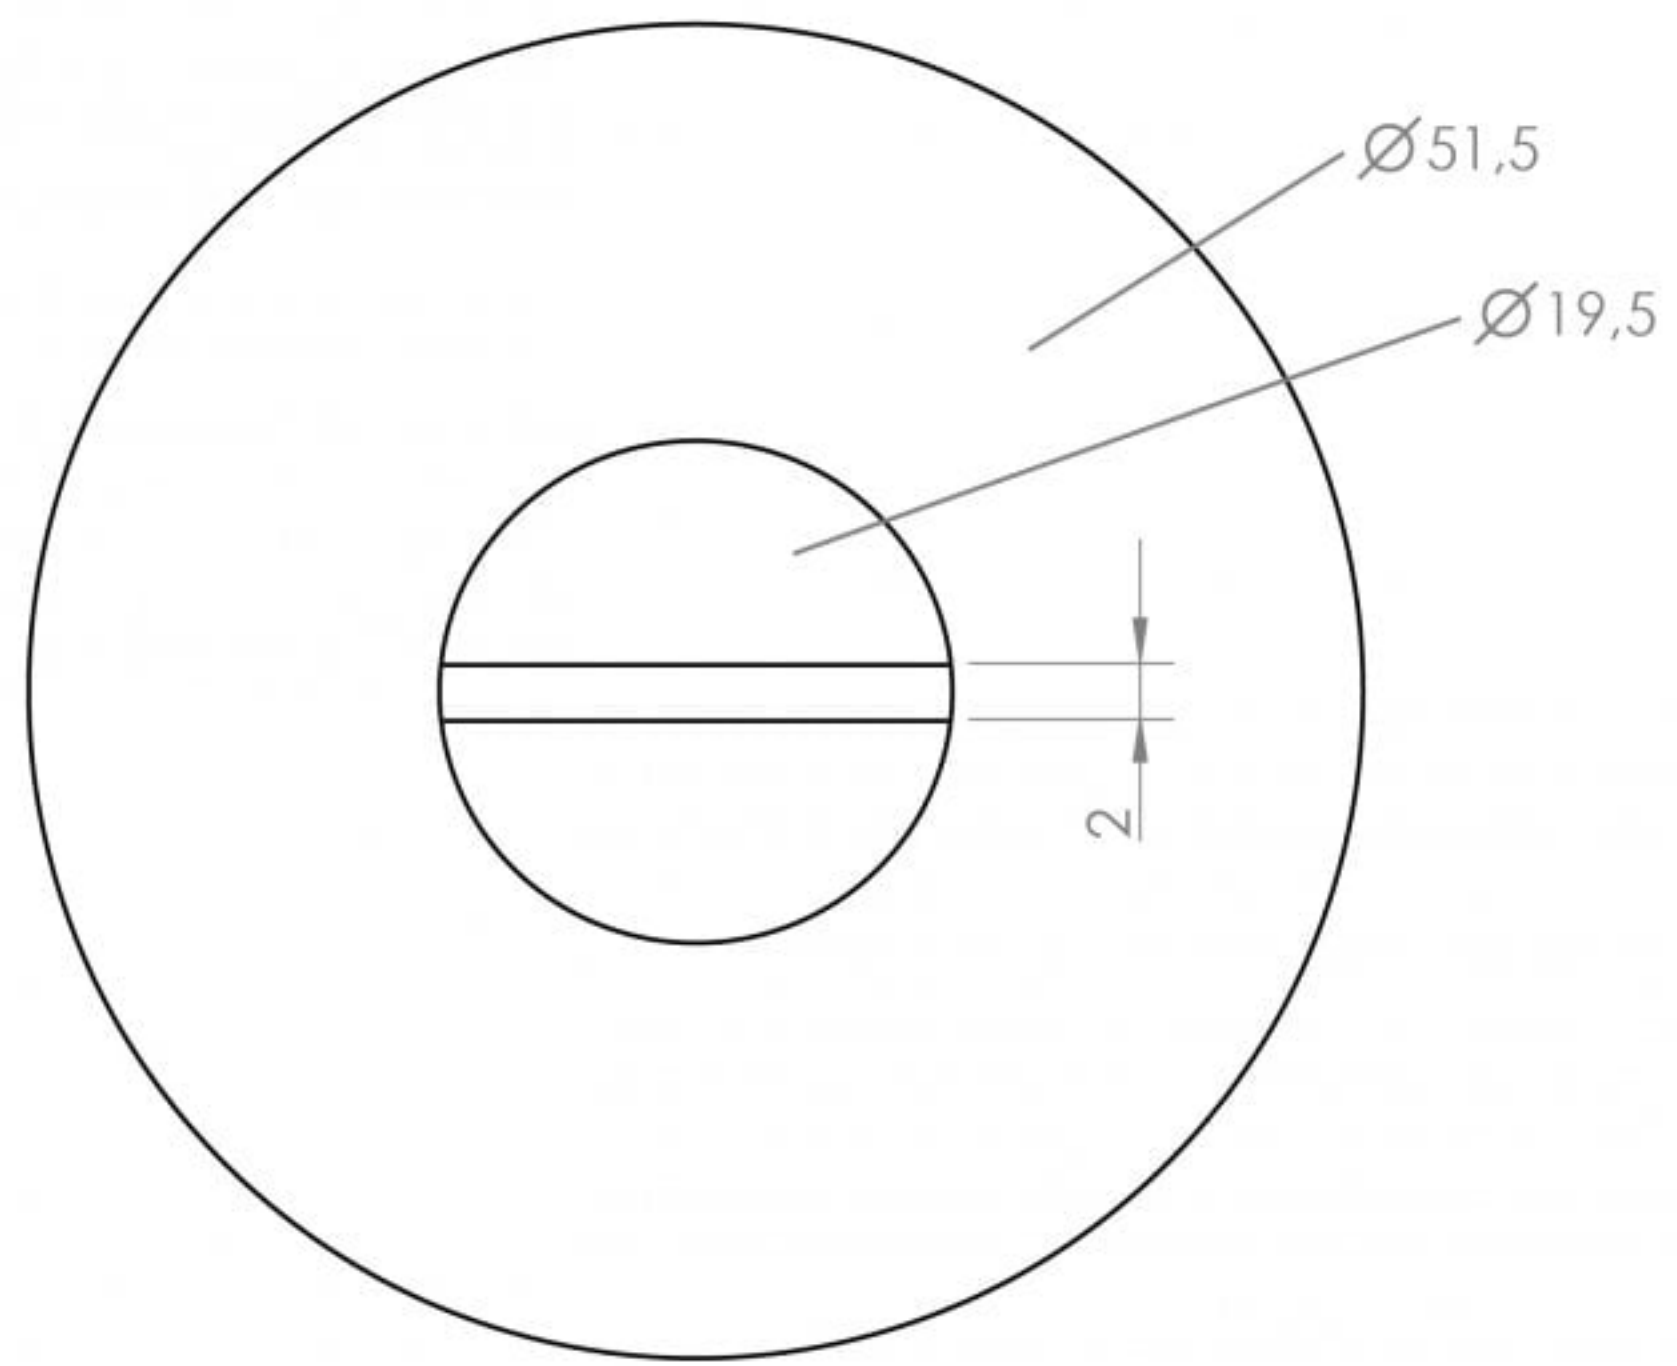

Front View

Side View

Thumbturn - Top View

Tubular Latch

LUSO

Product Name

WC Latch Set

Product Type

Internal Door Latch

All dimensions provided in millimeters.