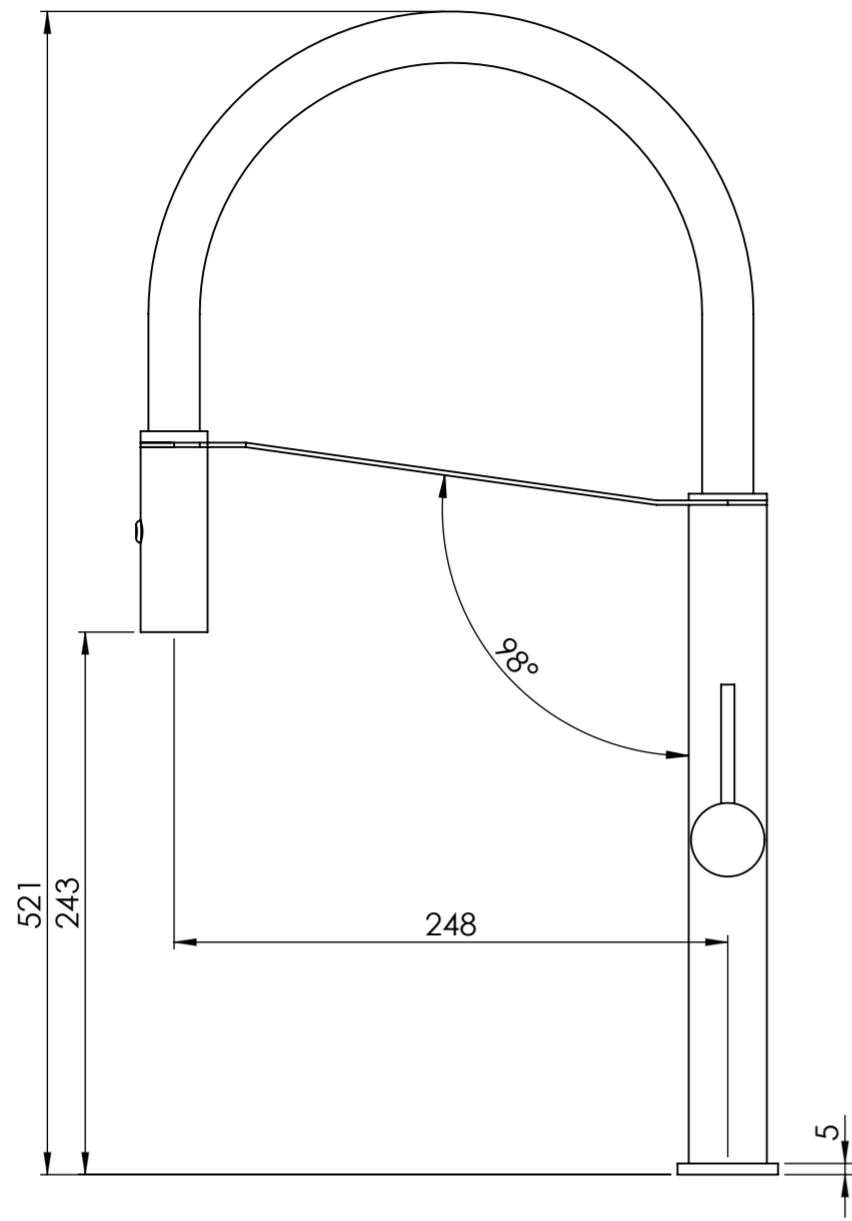

Tap

Side View

Front View

Sink

Top View

Front View

LUSSO

Product Name	Livello Pull Out Kitchen Tap & Vello Undermount Sink
Product Size, mm	
Tap	521 x 248
Sink	450 x 450 x 205

All dimensions provided in millimeters.