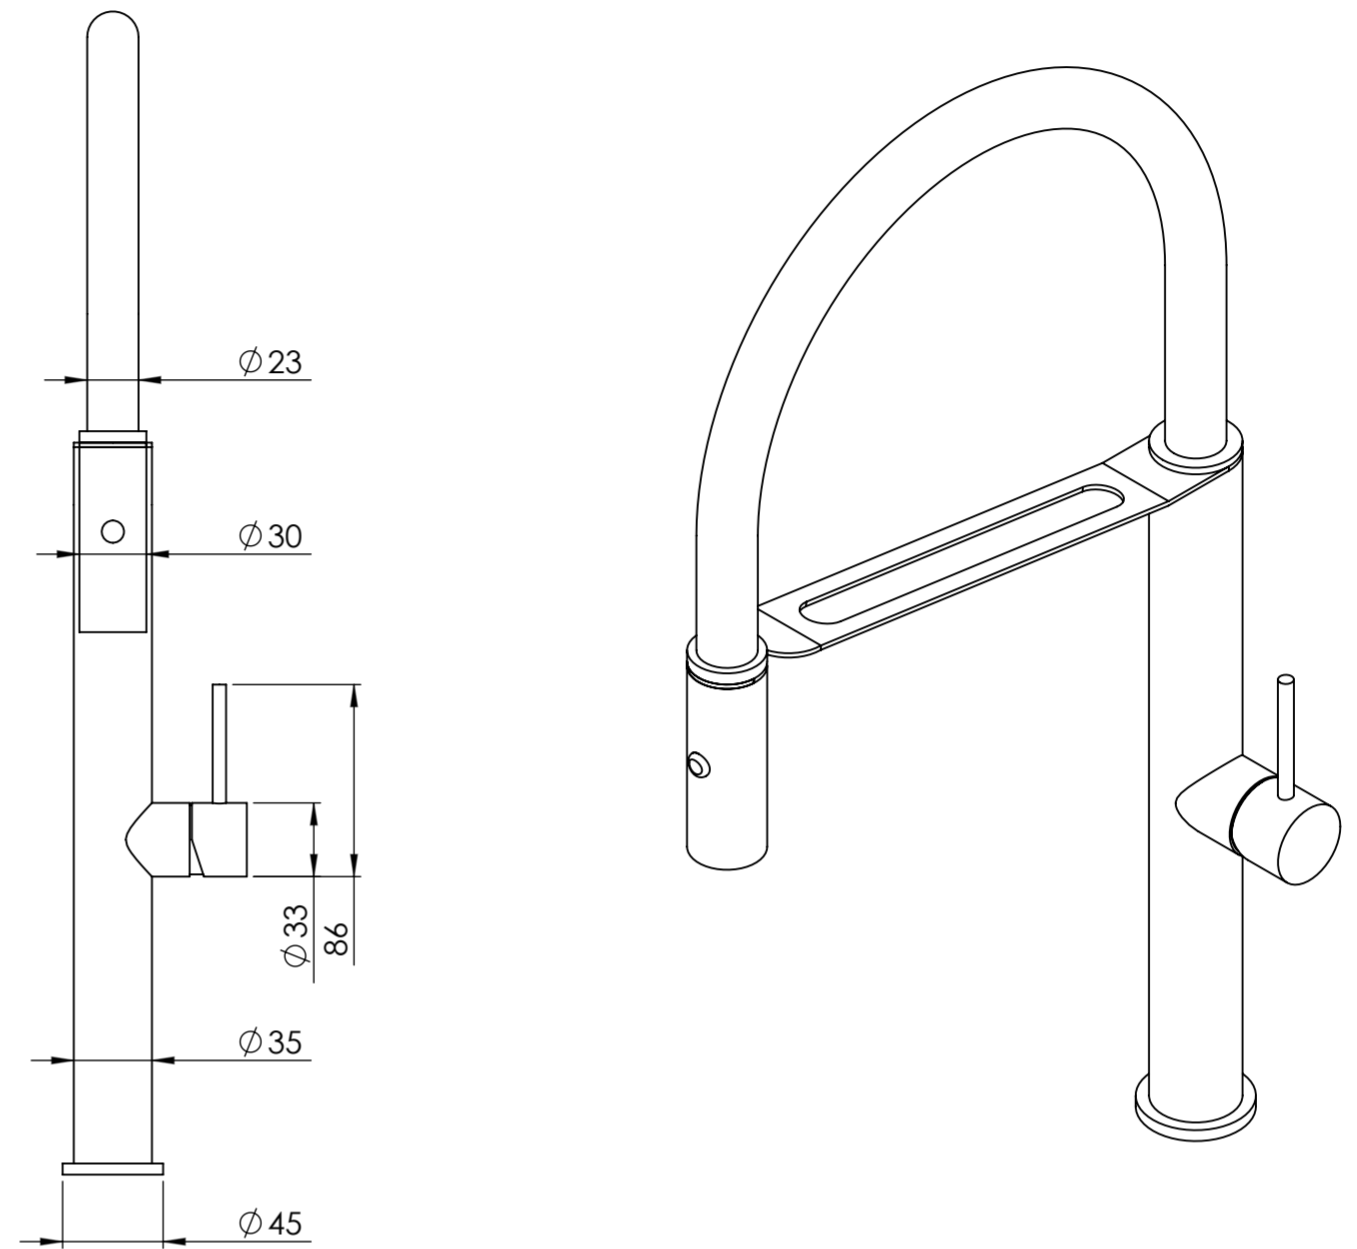

Tap

Side View

Front View

Sink

Top View

Front View

LUSSO

Product Name	Livello Pull Out Kitchen Tap & Vello Undermount Sink
Product Size, mm	
Tap	521 x 248
Sink	450 x 450 x 205

All dimensions provided in millimeters.