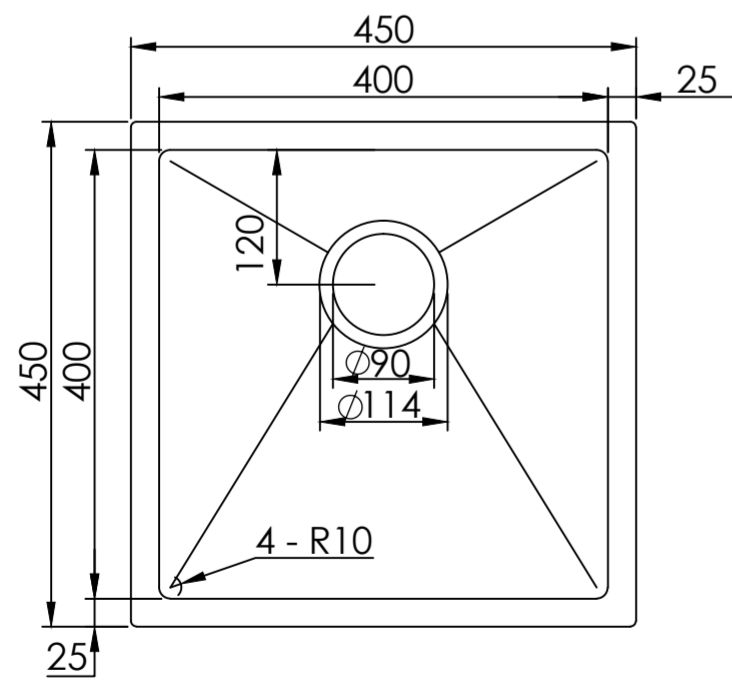

Tap

Side View

Front View

Sink

Top View

Front View

LUSSO

Product Name	Livello Pull Out Kitchen Tap & Vello Undermount Sink
Product Size, mm	
Tap	521 x 248
Sink	450 x 450 x 205

All dimensions provided in millimeters.