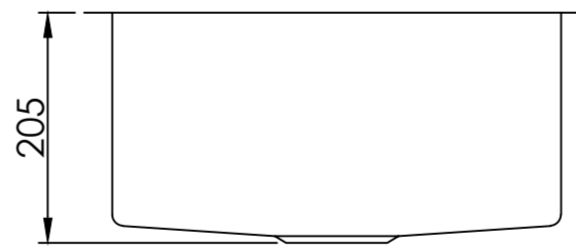

Tap

Side View

Front View

Sink

Top View

Front View

LUSSO

Product Name	Livello Pull Out Kitchen Tap & Vello Undermount Sink
Product Size, mm	
Tap	521 x 248
Sink	450 x 450 x 205

All dimensions provided in millimeters.