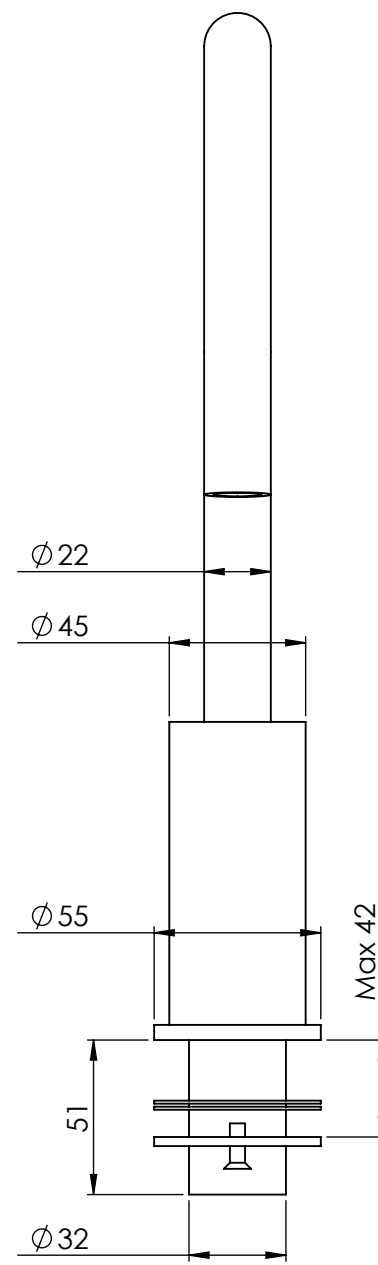

Tap

Side View

Front View

Sink

Top View

Front View

LUSSO

Product Name	Elegance Pull Out Kitchen Mixer Tap & Vello Undermount Sink
Product Size, mm	
Tap	435 x 225
Sink	450 x 450 x 205

All dimensions provided in millimeters.