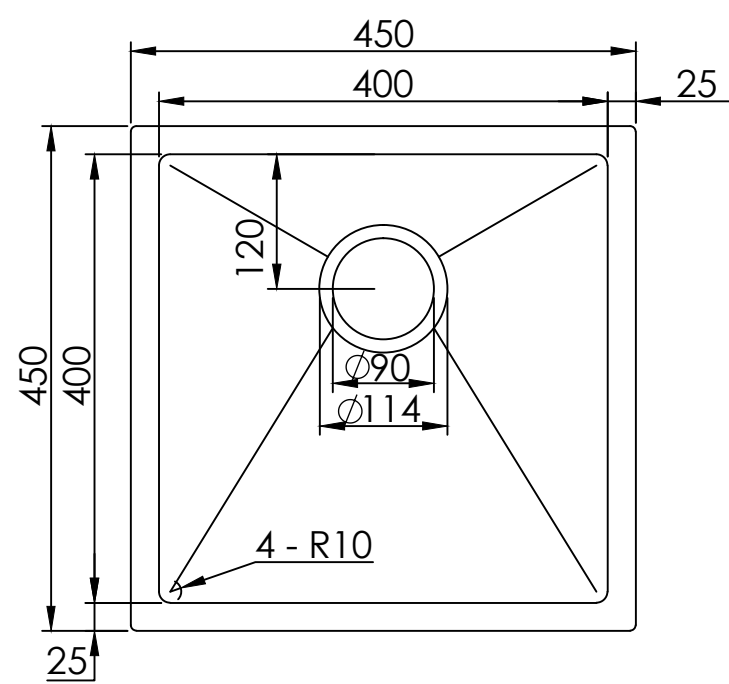

Tap

Side View

Front View

Sink

Top View

Front View

LUSSO

Product Name	Elegance Pull Out Kitchen Mixer Tap & Vello Undermount Sink
Product Size, mm	
Tap	435 x 225
Sink	450 x 450 x 205

All dimensions provided in millimeters.