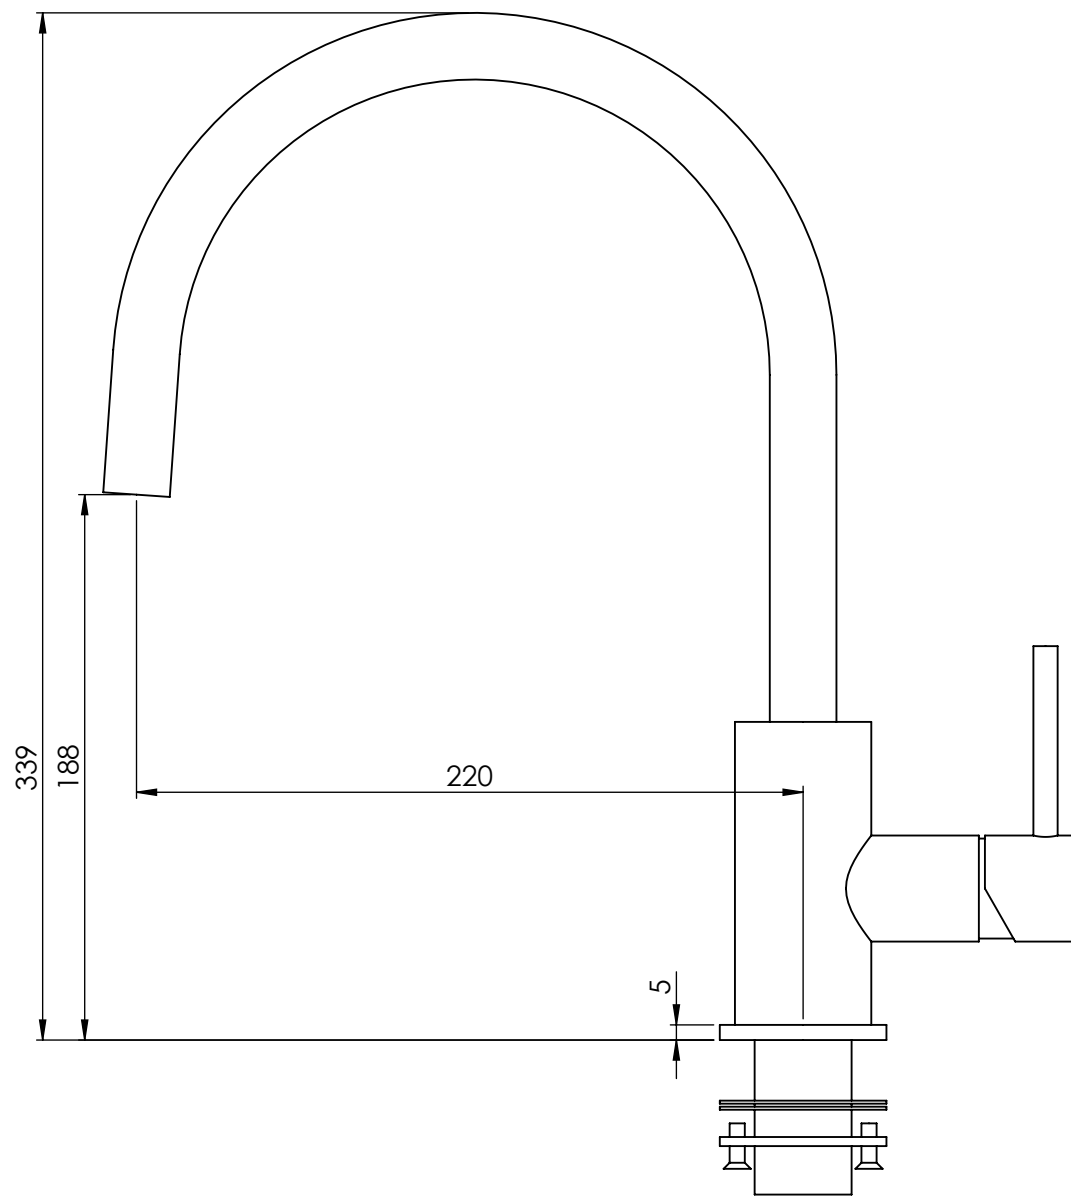

Tap

Side View

Front View

Sink

Top View

Front View

LUSSO

Product Name	Elegance Pull Out Kitchen Mixer Tap & Vello Undermount Sink
Product Size, mm	
Tap	435 x 225
Sink	450 x 450 x 205

All dimensions provided in millimeters.