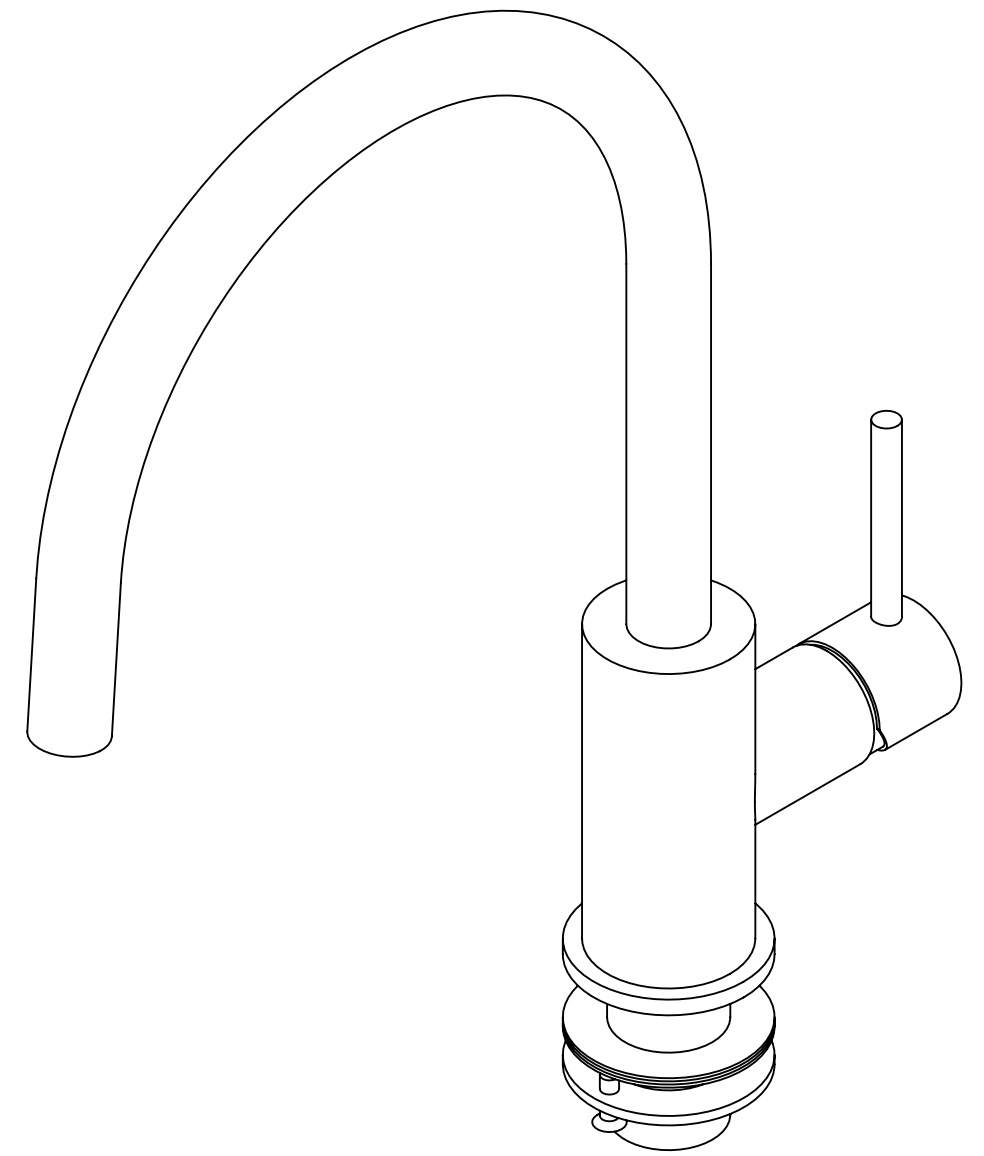

Tap

Side View

Front View

Sink

Top View

Front View

LUSSO

Product Name	Elegance Pull Out Kitchen Mixer Tap & Vello Undermount Sink
Product Size, mm	
Tap	435 x 225
Sink	450 x 450 x 205

All dimensions provided in millimeters.