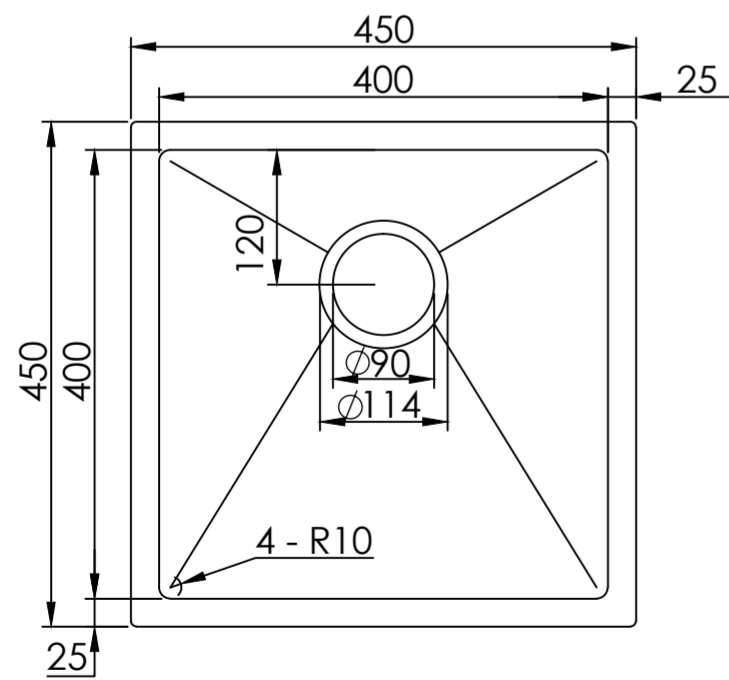

Tap

Side View

Front View

Sink

Top View

Front View

LUSO

| | |
|------------------|---|
| Product Name | Elegance Pull Out Kitchen Mixer Tap & Vello Undermount Sink |
| Product Size, mm | |
| Tap | 435 x 225 |
| Sink | 450 x 450 x 205 |

All dimensions provided in millimeters.