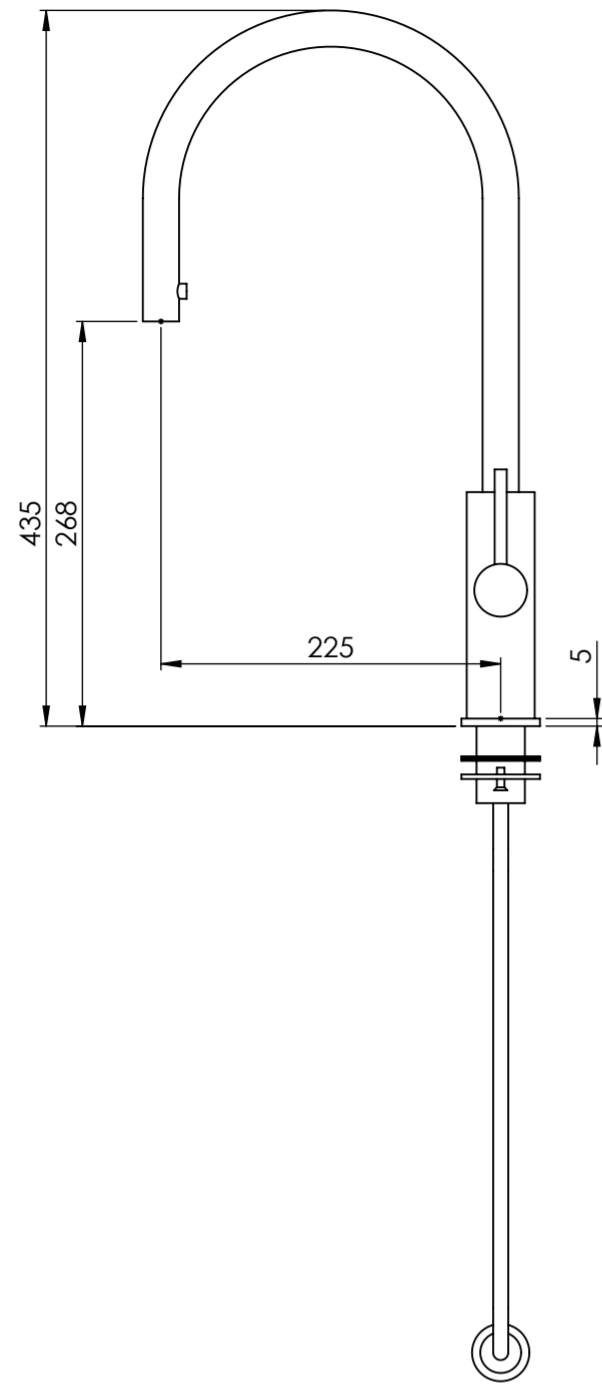

Tap

Side View

Front View

Sink

Top View

Front View

LUSO

| | |
|------------------|---|
| Product Name | Elegance Pull Out Kitchen Mixer Tap & Vello Undermount Sink |
| Product Size, mm | |
| Tap | 435 x 225 |
| Sink | 450 x 450 x 205 |

All dimensions provided in millimeters.