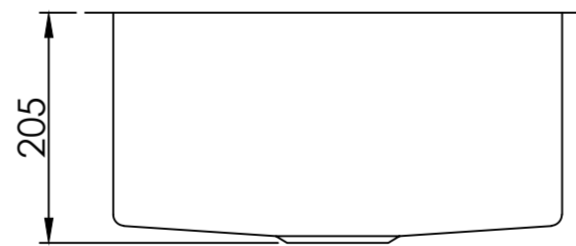

Tap

Side View

Front View

Sink

Top View

Front View

LUSO

| | |
|------------------|---|
| Product Name | Elegance Pull Out Kitchen Mixer Tap & Vello Undermount Sink |
| Product Size, mm | |
| Tap | 435 x 225 |
| Sink | 450 x 450 x 205 |

All dimensions provided in millimeters.