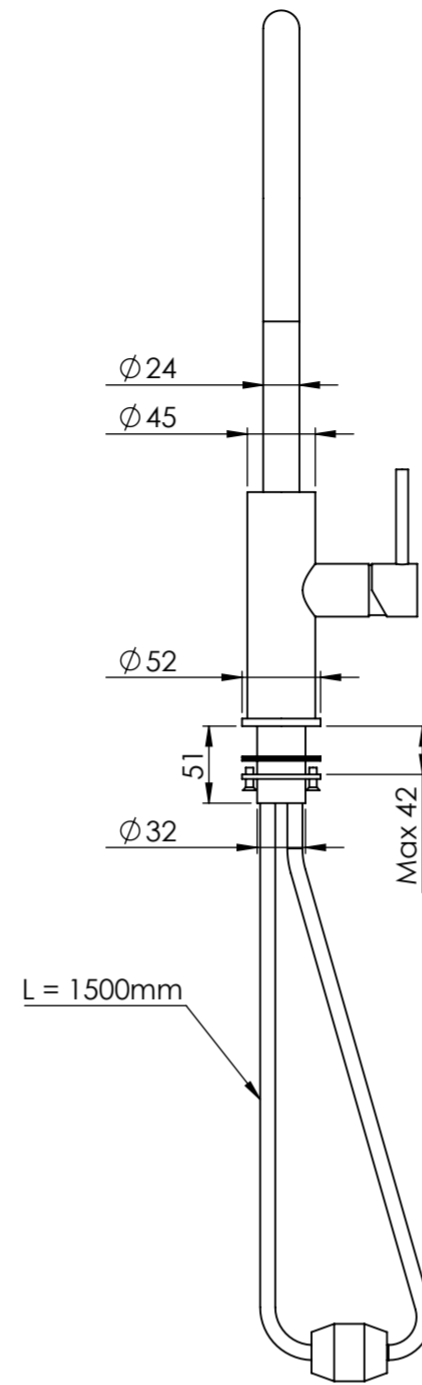

Tap

Side View

Front View

Sink

Top View

Front View

LUSO

| | |
|------------------|---|
| Product Name | Elegance Pull Out Kitchen Mixer Tap & Vello Undermount Sink |
| Product Size, mm | |
| Tap | 435 x 225 |
| Sink | 450 x 450 x 205 |

All dimensions provided in millimeters.