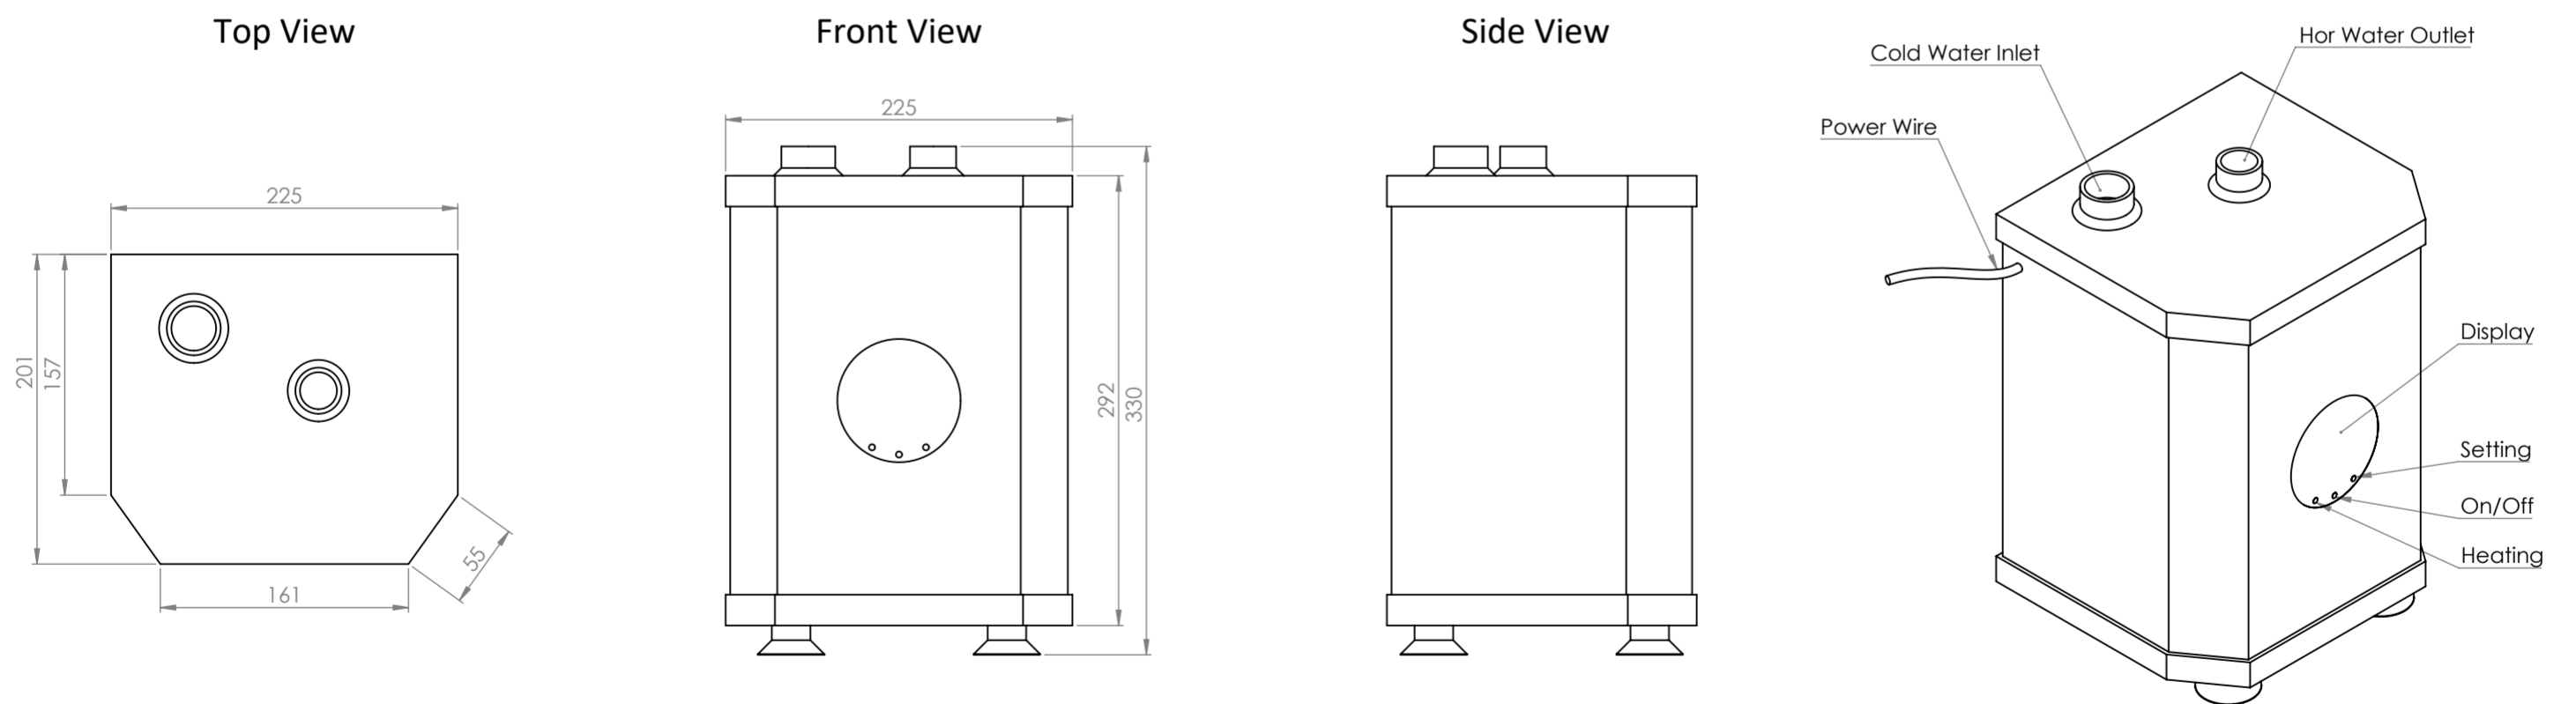

Tap

Boiler

LUSSO

Product Name	Filtrata Clarence 4-in-1 Traditional Boiling Water Tap
Product Size, mm	
Tap	415 x 207
Boiler	330 x 210 x 225

All dimensions provided in millimeters.