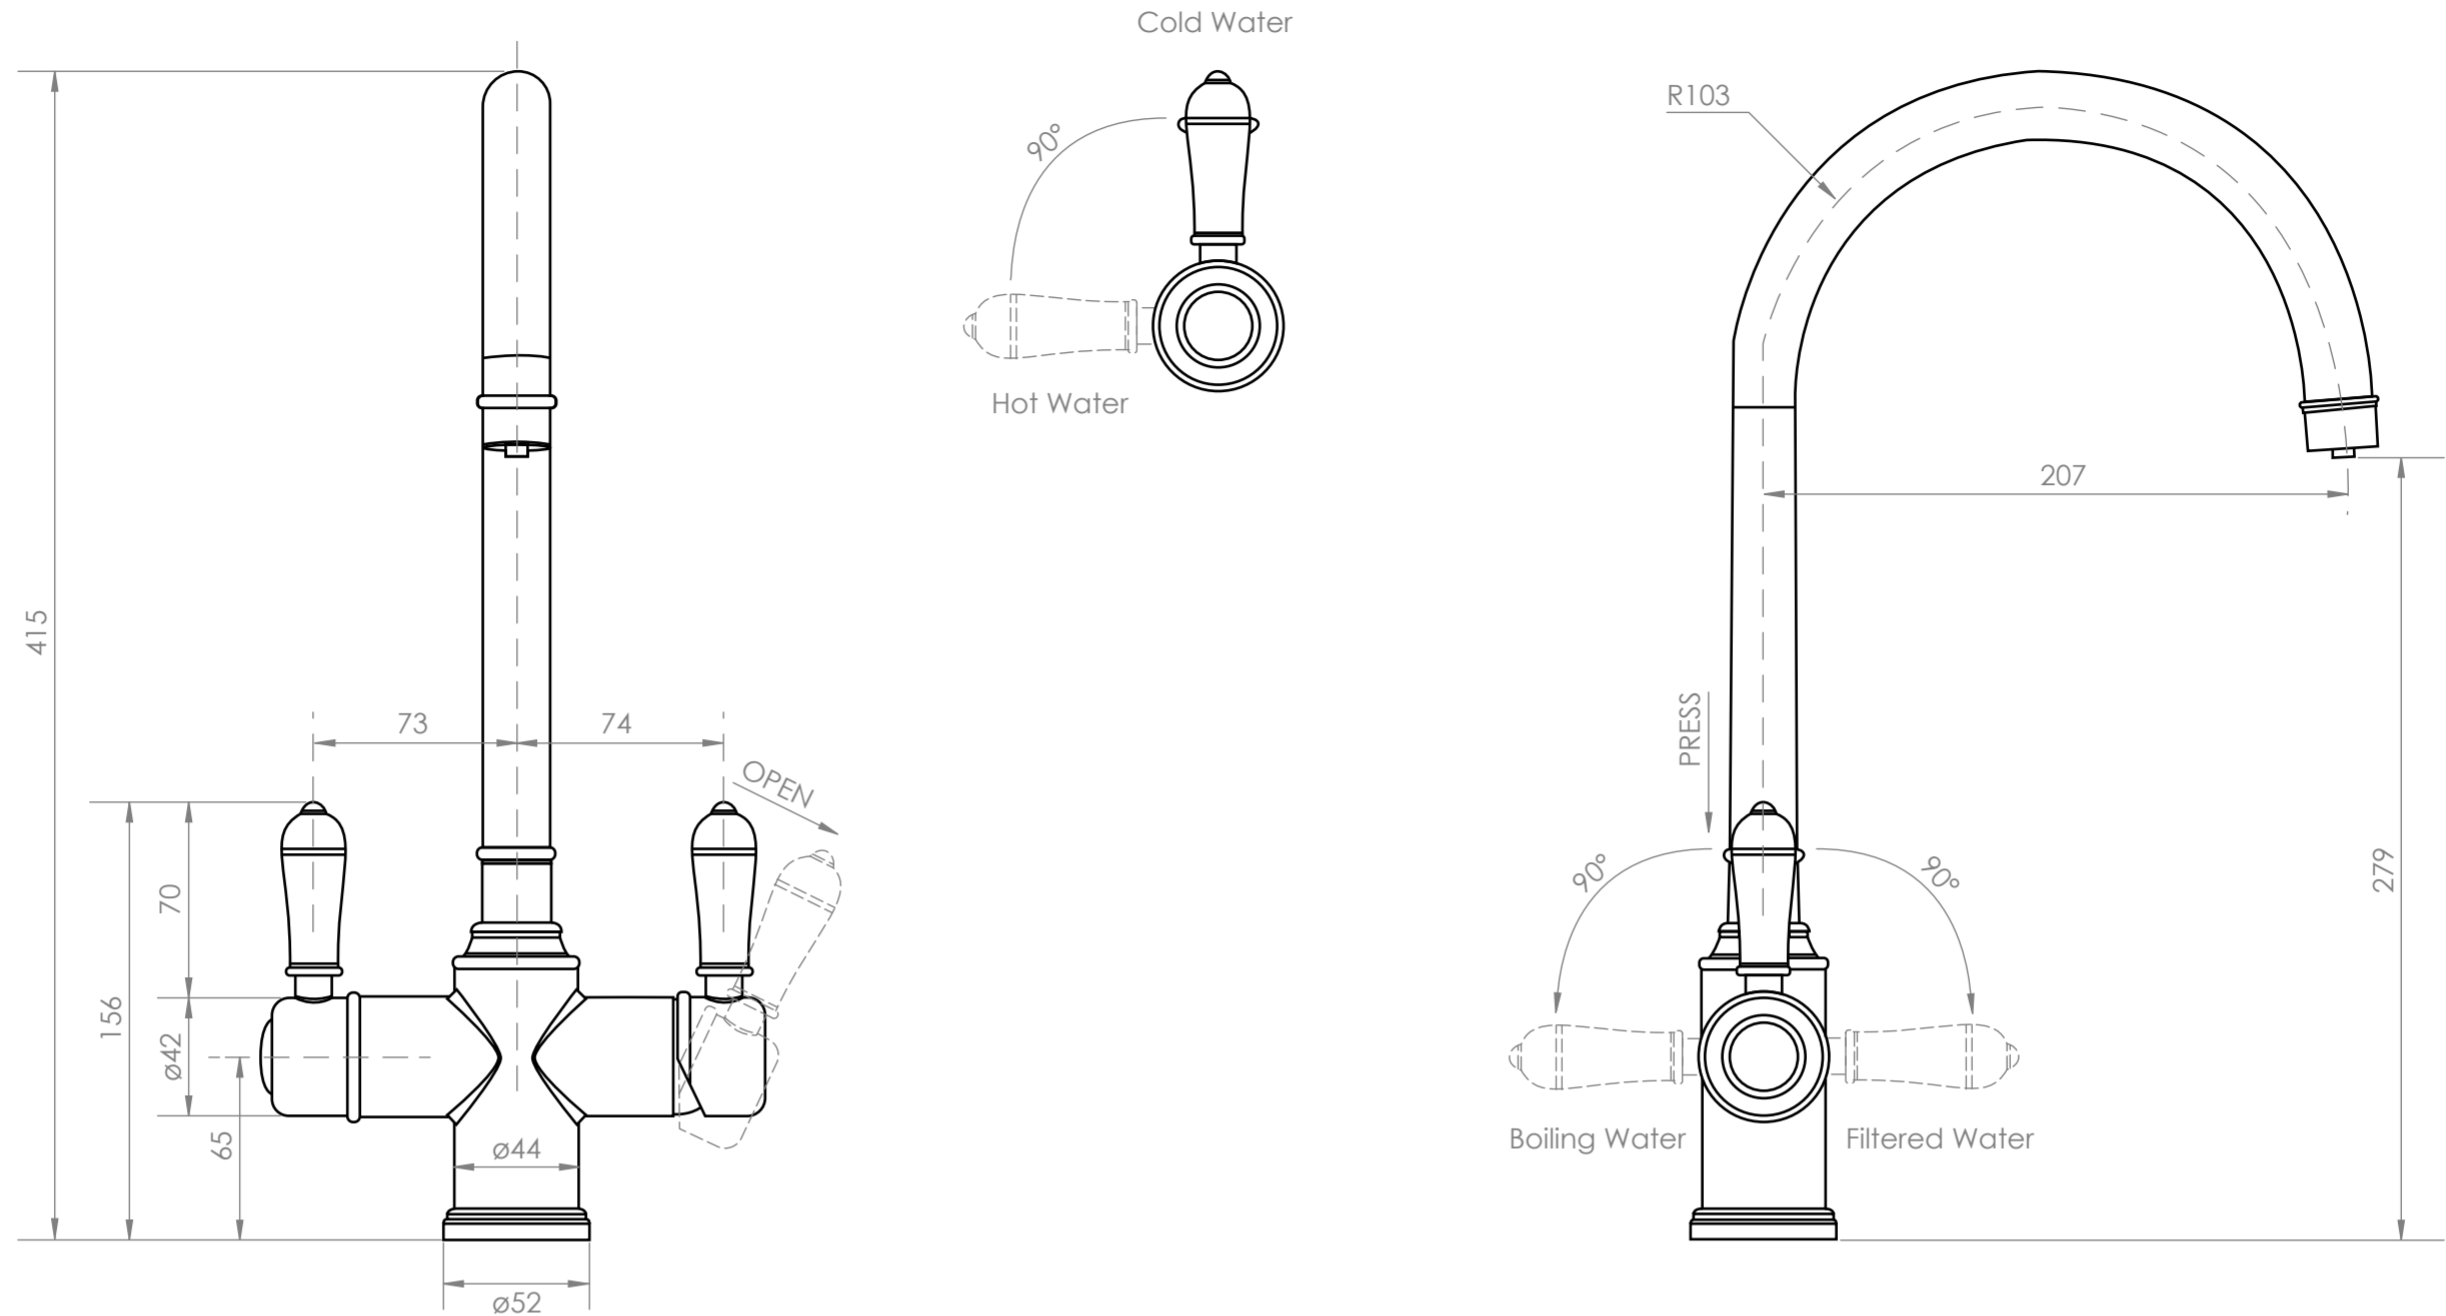

Tap

Boiler

LUSSO

Product Name	Filtrata Clarence 4-in-1 Traditional Boiling Water Tap
Product Size, mm	
Tap	415 x 207
Boiler	330 x 210 x 225

All dimensions provided in millimeters.