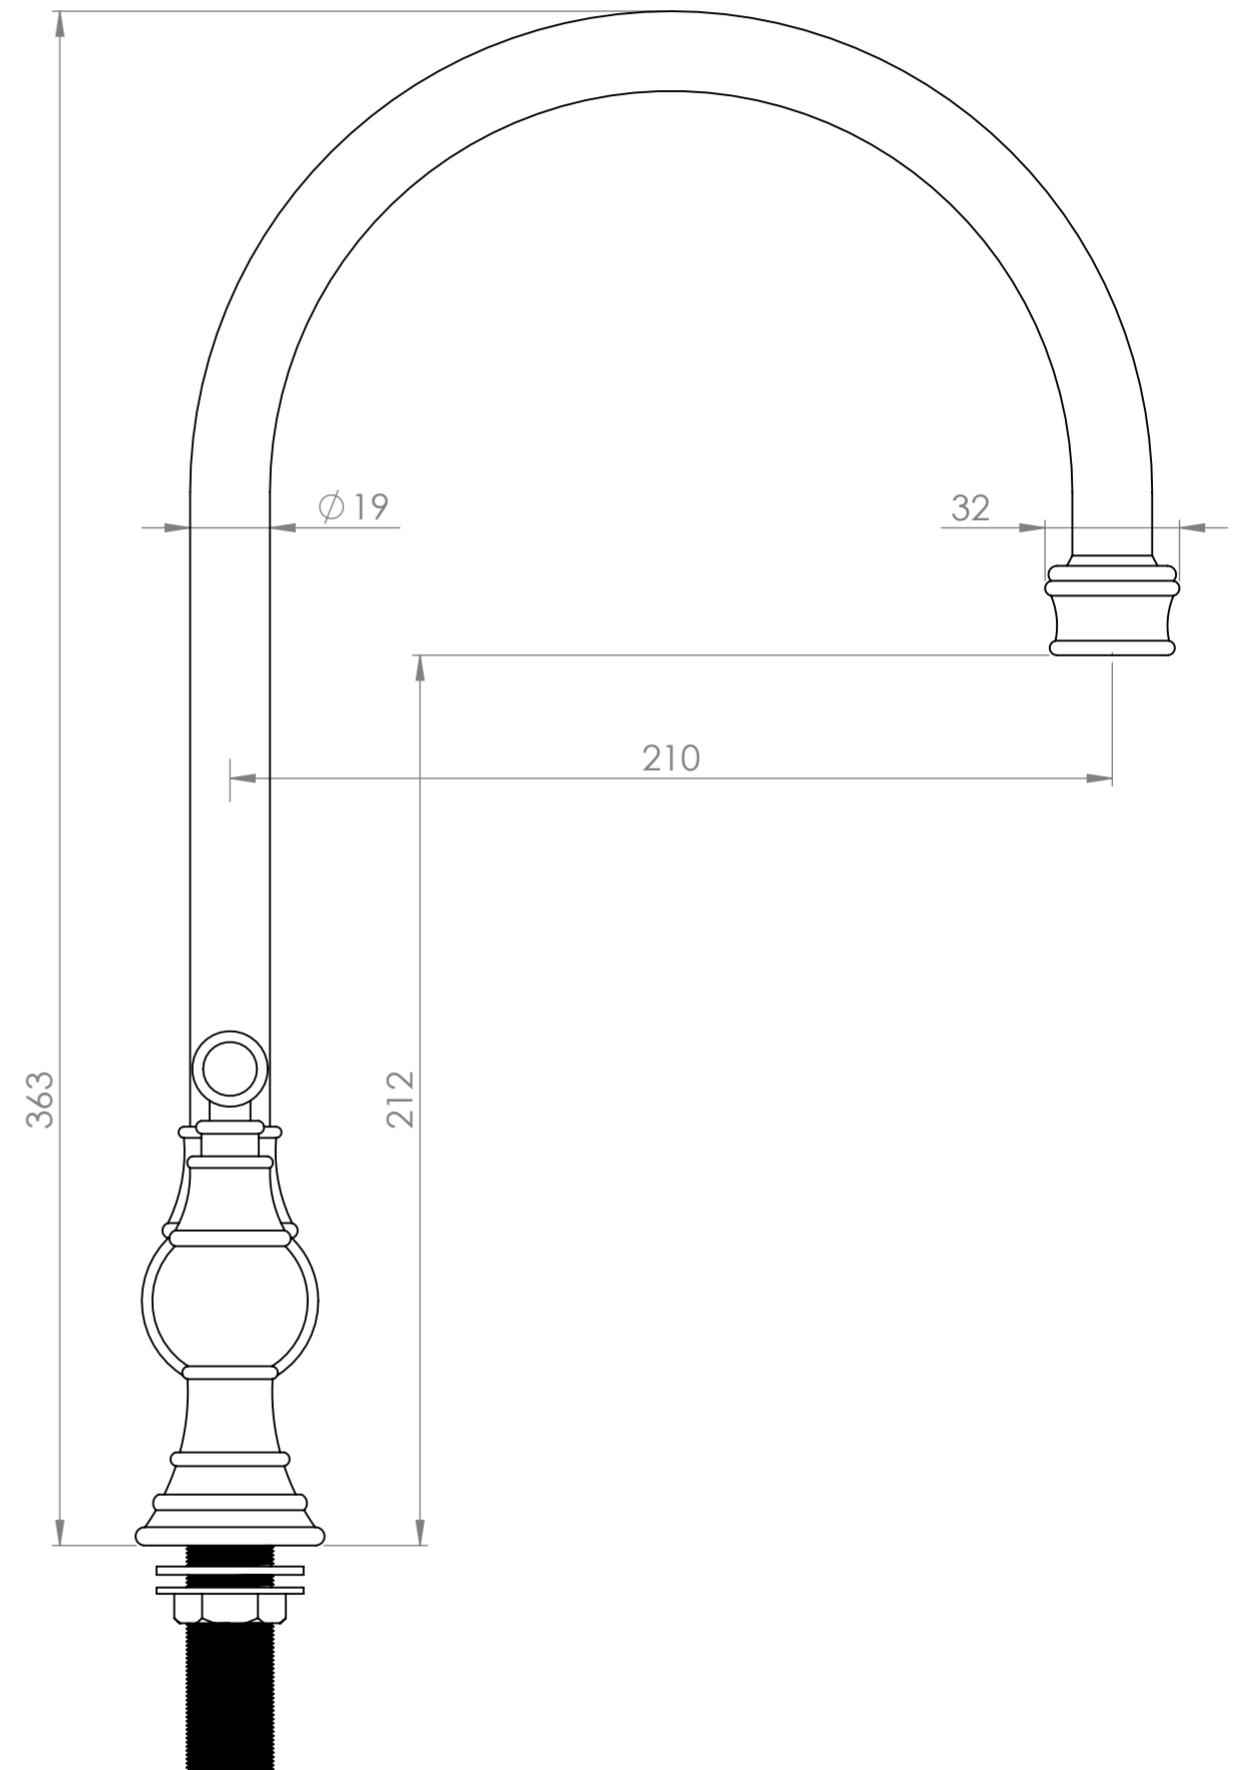

Front View

Side View

**LUSO**

Product Name

Celeste Series

Product Type

2-Hole Kitchen Tap

*All dimensions provided in millimeters.*