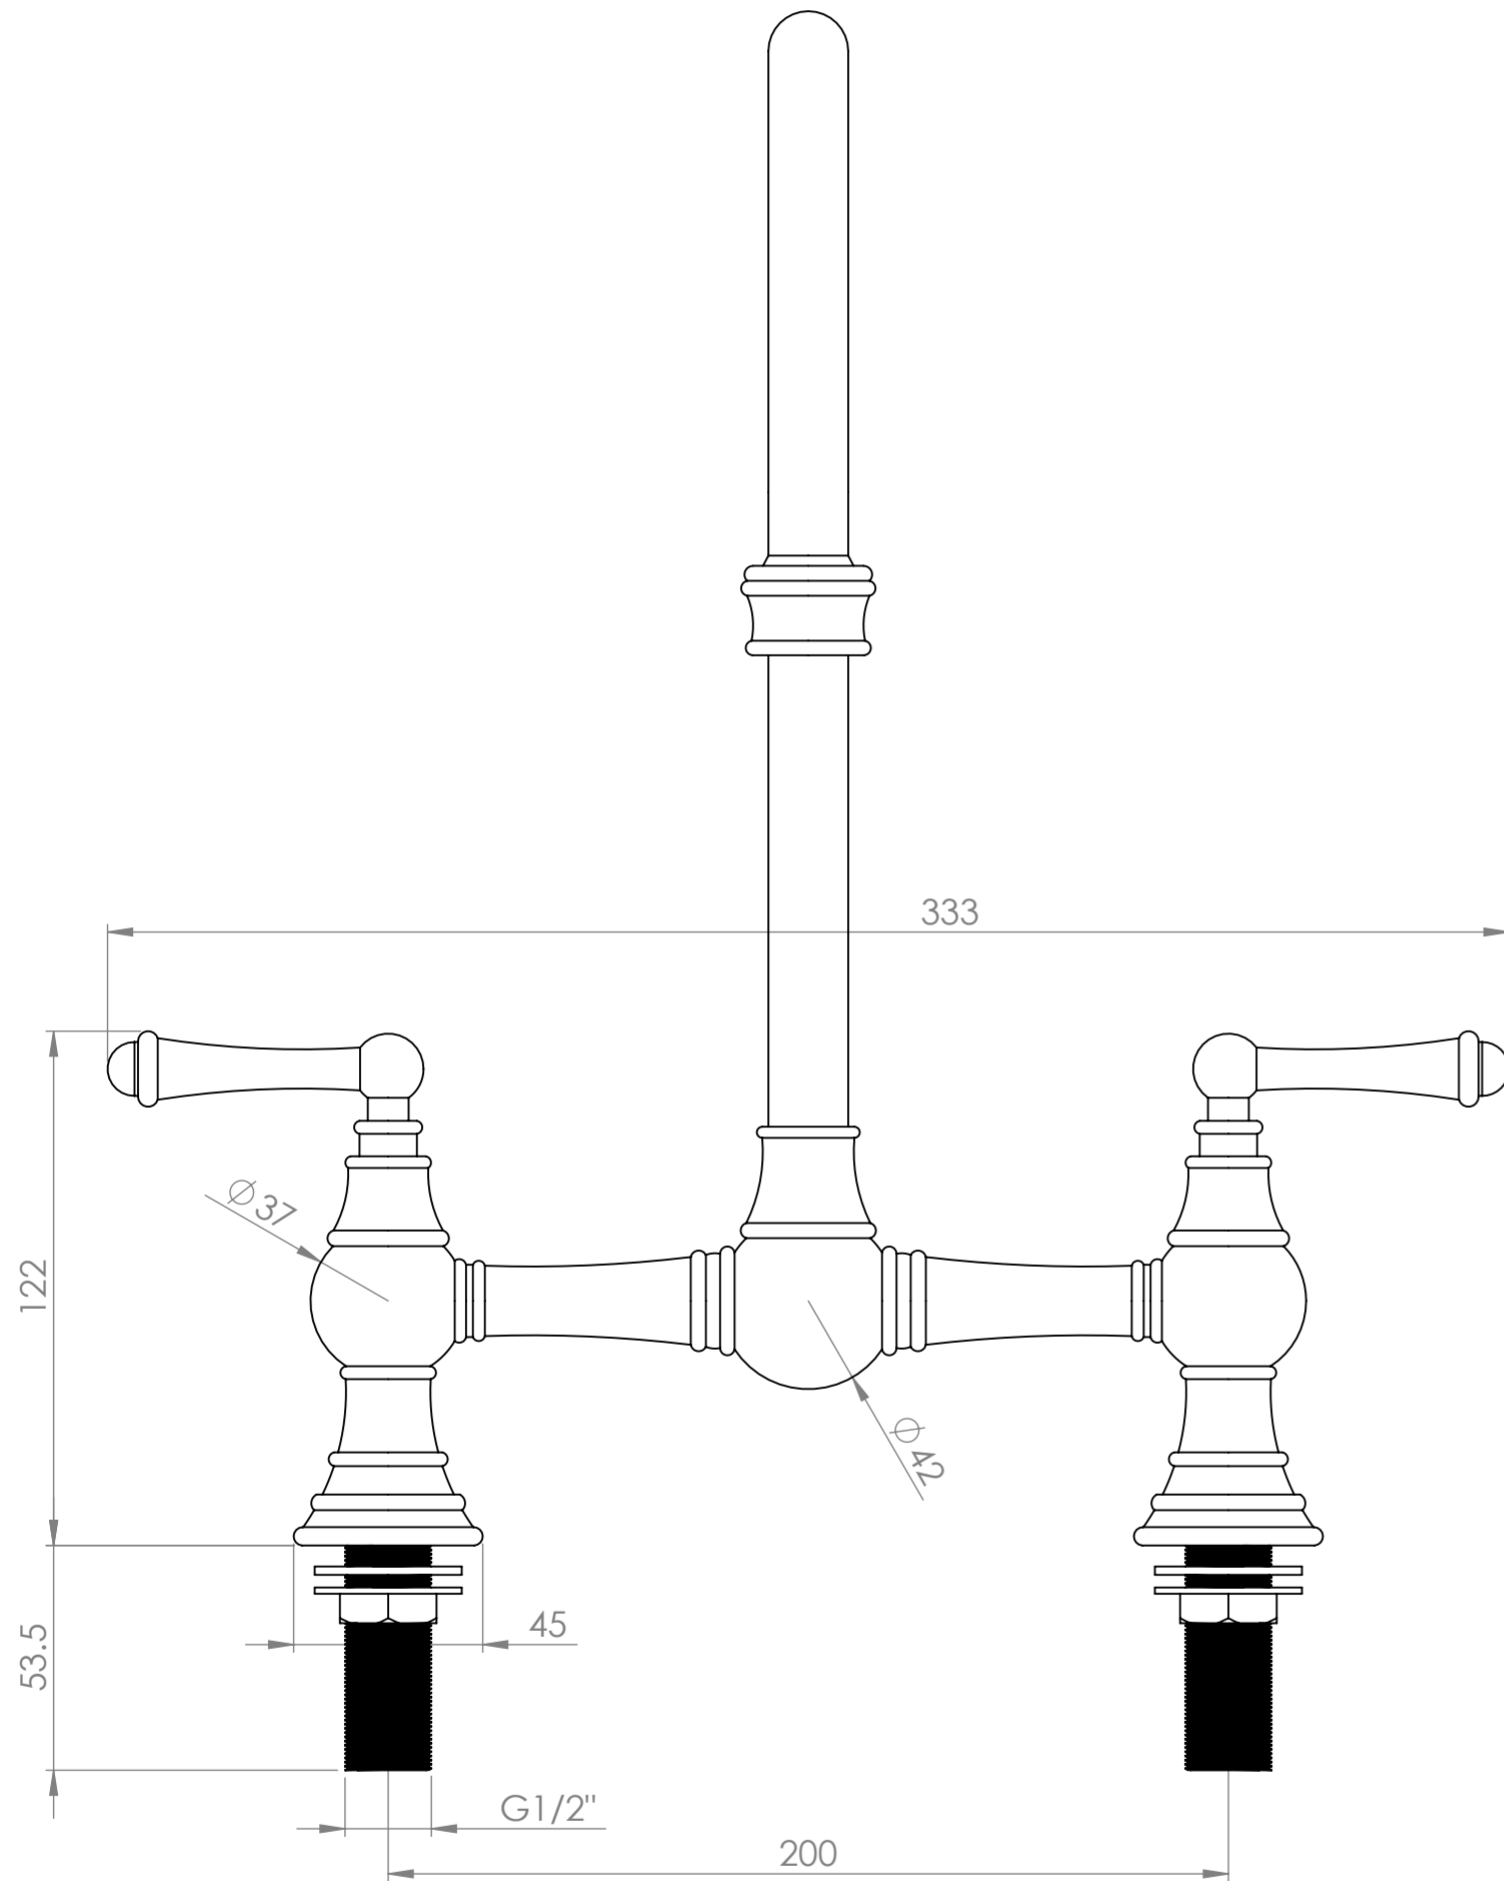

Front View

Side View

**LUSO**

Product Name

Celeste Series

Product Type

2-Hole Kitchen Tap

*All dimensions provided in millimeters.*