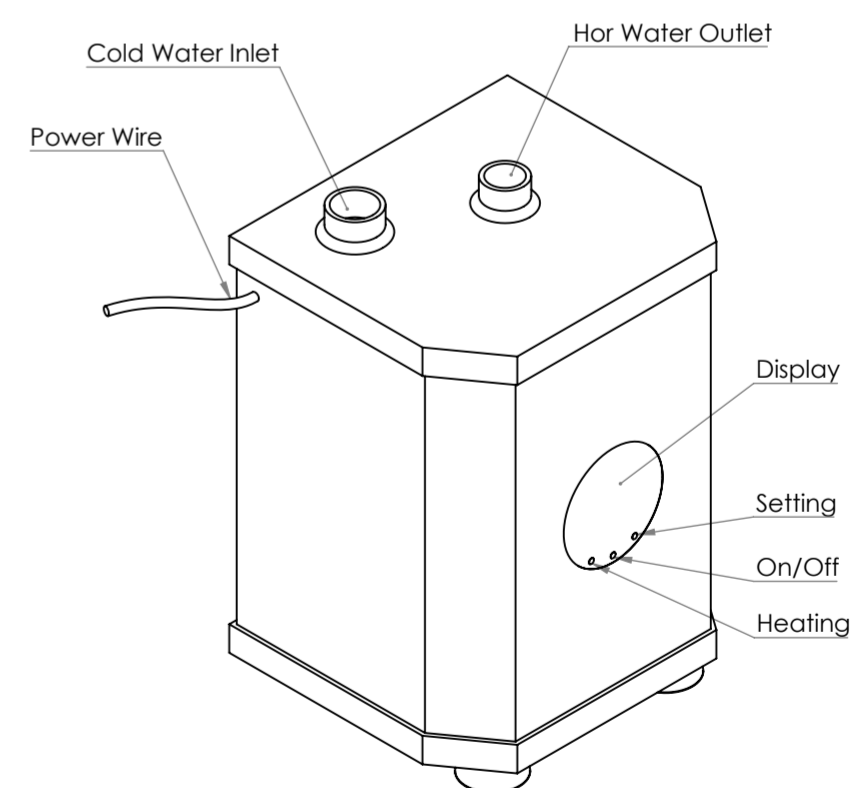

Tap

Boiler

Top View

Front View

Side View

LUSSO

Product Name	Filtrata 4-in-1 Boiling Water Kitchen Tap
Product Size, mm	
Tap	383 x 200
Boiler	330 x 210 x 225

All dimensions provided in millimeters.