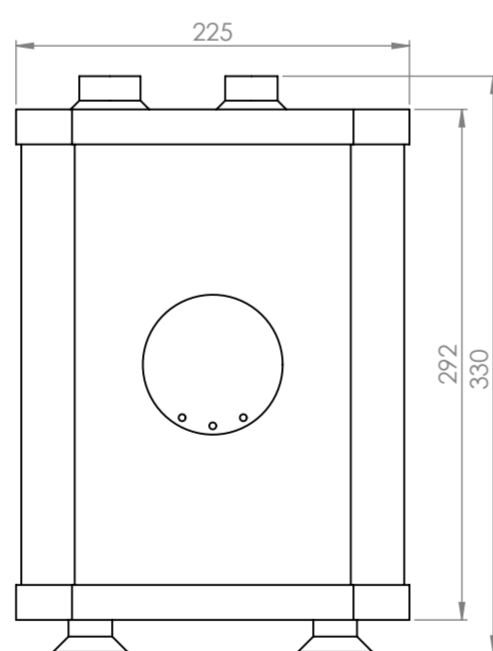

Tap

Boiler

Top View

Front View

Side View

LUSSO

Product Name	Filtrata 4-in-1 Boiling Water Kitchen Tap
Product Size, mm	
Tap	383 x 200
Boiler	330 x 210 x 225

All dimensions provided in millimeters.