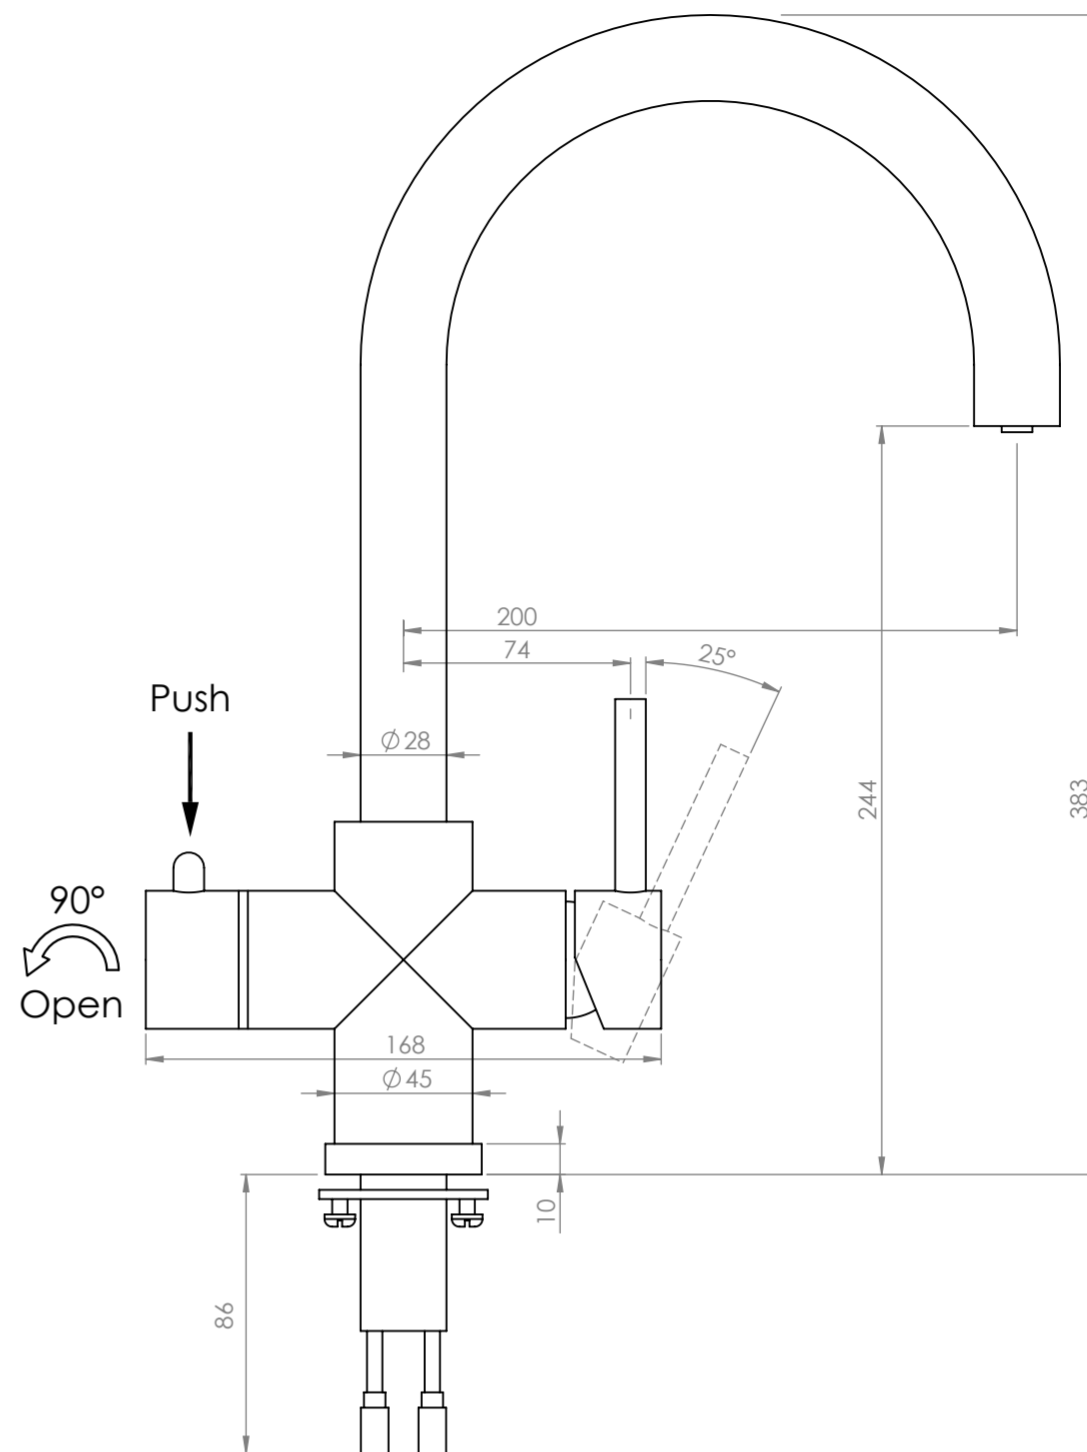

Tap

Boiler

Top View

Front View

Side View

LUSSO

Product Name	Filtrata 4-in-1 Boiling Water Kitchen Tap
Product Size, mm	
Tap	383 x 200
Boiler	330 x 210 x 225

All dimensions provided in millimeters.