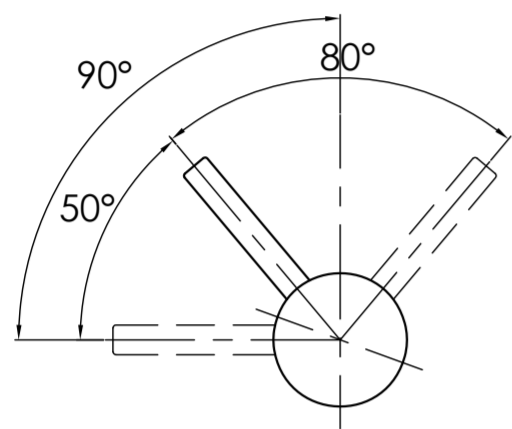

Tap

Boiler

Top View

Front View

Side View

LUSSO

Product Name	Filtrata 4-in-1 Boiling Water Kitchen Tap
Product Size, mm	
Tap	383 x 200
Boiler	330 x 210 x 225

All dimensions provided in millimeters.