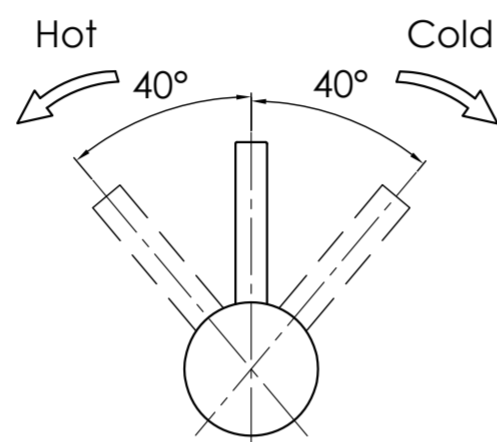

Tap

Boiler

Top View

Front View

Side View

LUSSO

Product Name	Filtrata 4-in-1 Boiling Water Kitchen Tap
Product Size, mm	
Tap	383 x 200
Boiler	330 x 210 x 225

All dimensions provided in millimeters.