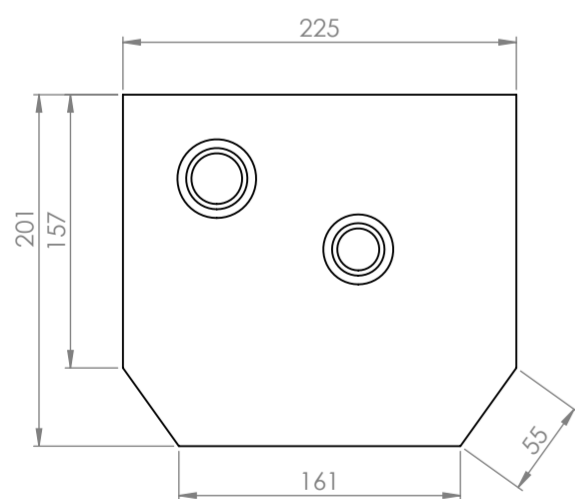

Tap

Boiler

Top View

Front View

Side View

LUSSO

Product Name	Filtrata 4-in-1 Boiling Water Kitchen Tap
Product Size, mm	
Tap	383 x 200
Boiler	330 x 210 x 225

All dimensions provided in millimeters.