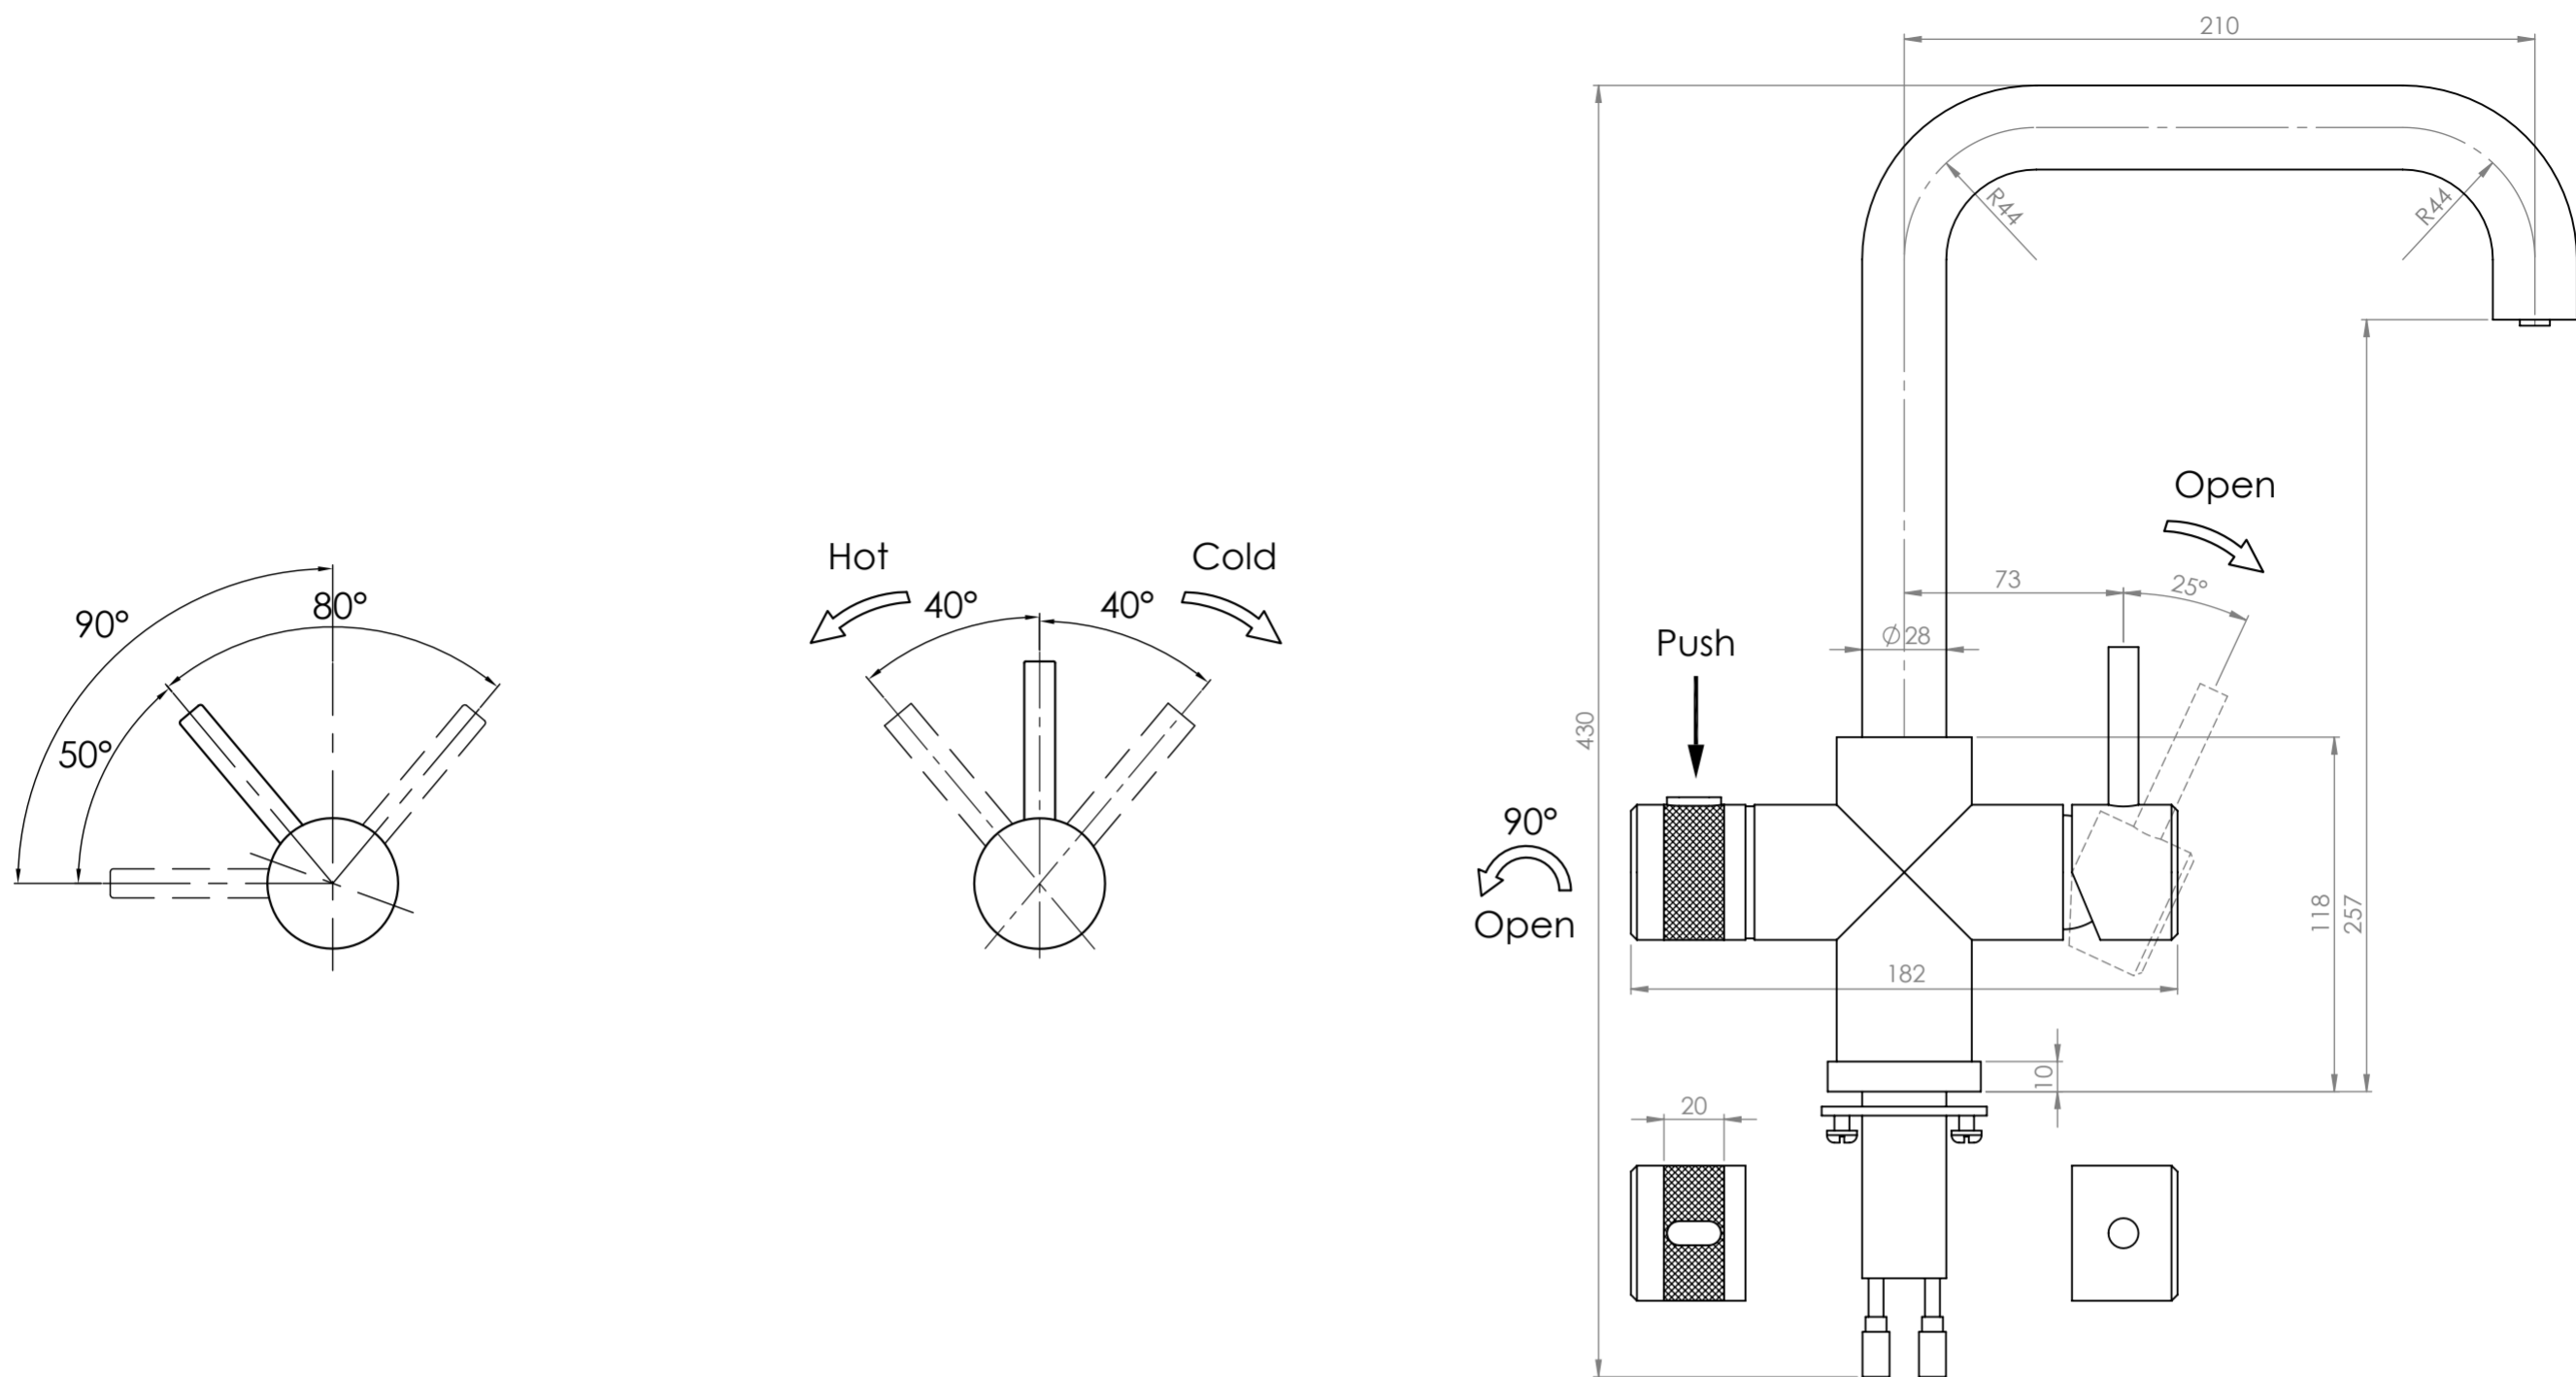

# Tap

# Boiler

<b>LUSSO</b>	Product Name	Filtrata 101 4-in-1 Boiling Water Kitchen Tap
	Product Size, mm	
	Tap	430 x 210
	Boiler	330 x 210 x 225

All dimensions provided in millimeters.