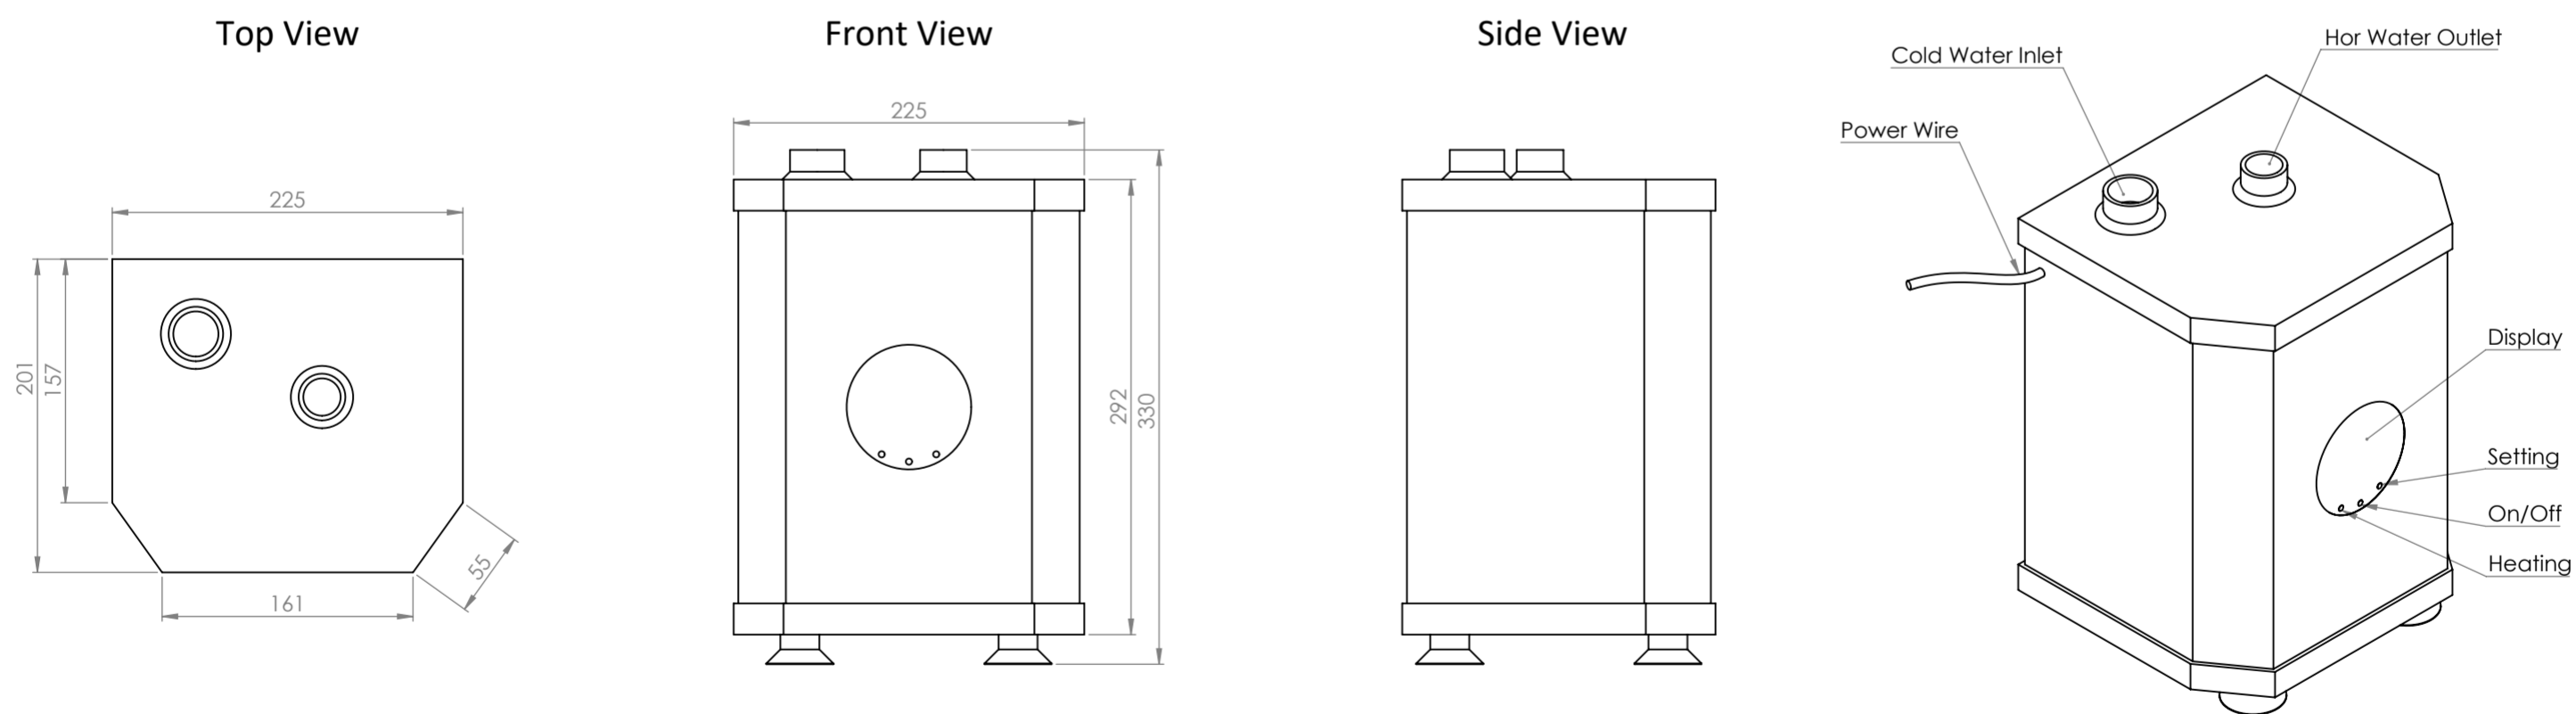

# Boiler

<b>LUSSO</b>	Product Name	Filtrata 101 4-in-1 Boiling Water Kitchen Tap
	Product Size, mm	
	Tap	430 x 210
	Boiler	330 x 210 x 225

All dimensions provided in millimeters.