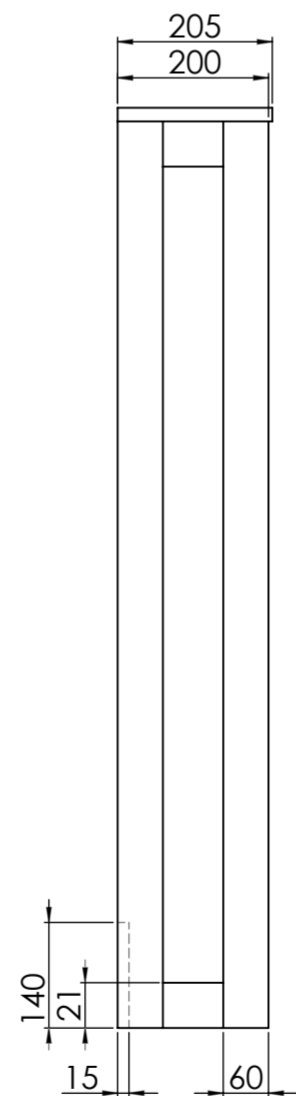

Toilet

Side View

Back View

Cistern Housing

Front View

Side View

Top View

Section View A - A

LUSO

Product Name	Berkeley Toilet & Claridge Cistern Housing
Style	Back to Wall
Material	
Claridge Housing	Wood
Size, mm	1220 x 585 x 740

All dimensions provided in millimeters.