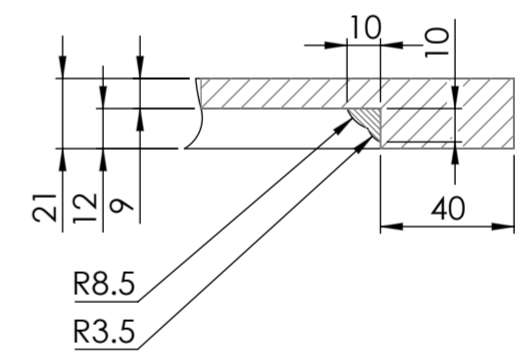

Toilet

Side View

Back View

Cistern Housing

Front View

Side View

Top View

Section View A - A

LUSO

Product Name	Berkeley Toilet & Claridge Cistern Housing
Style	Back to Wall
Material	
Claridge Housing	Wood
Size, mm	1220 x 585 x 740

All dimensions provided in millimeters.