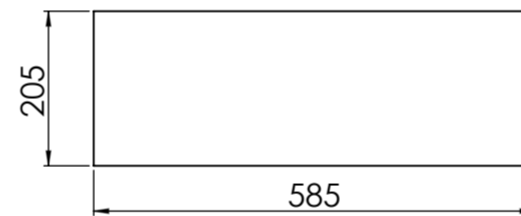

Toilet

Side View

Back View

Cistern Housing

Front View

Side View

Top View

Section View A - A

LUSO

Product Name	Berkeley Toilet & Claridge Cistern Housing
Style	Back to Wall
Material	
Claridge Housing	Wood
Size, mm	1220 x 585 x 740

All dimensions provided in millimeters.