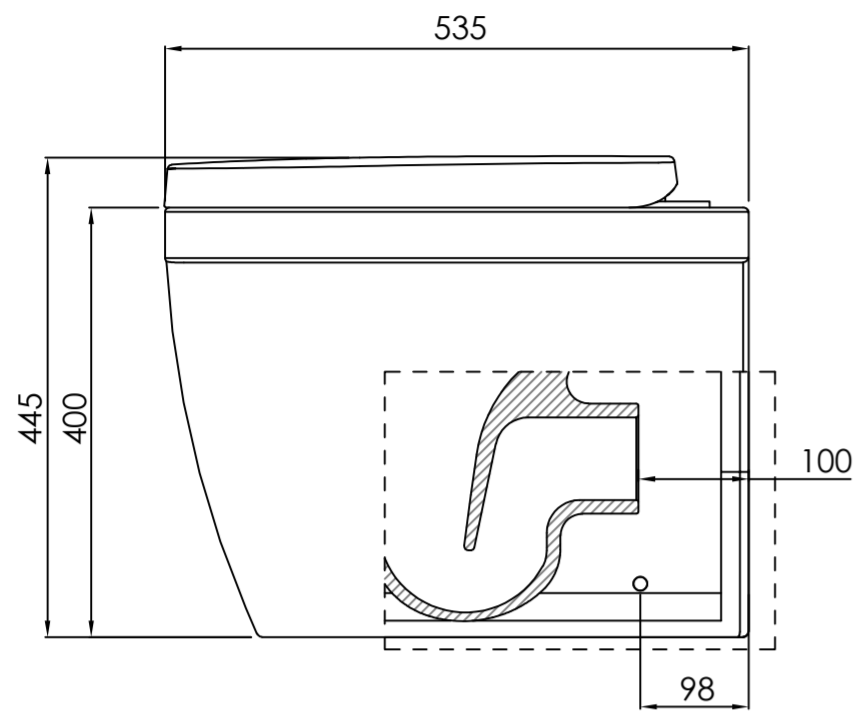

Toilet

Side View

Back View

Cistern Housing

Front View

Side View

Top View

Section View A - A

LUSO

Product Name	Berkeley Toilet & Claridge Cistern Housing
Style	Back to Wall
Material	
Claridge Housing	Wood
Size, mm	1220 x 585 x 740

All dimensions provided in millimeters.