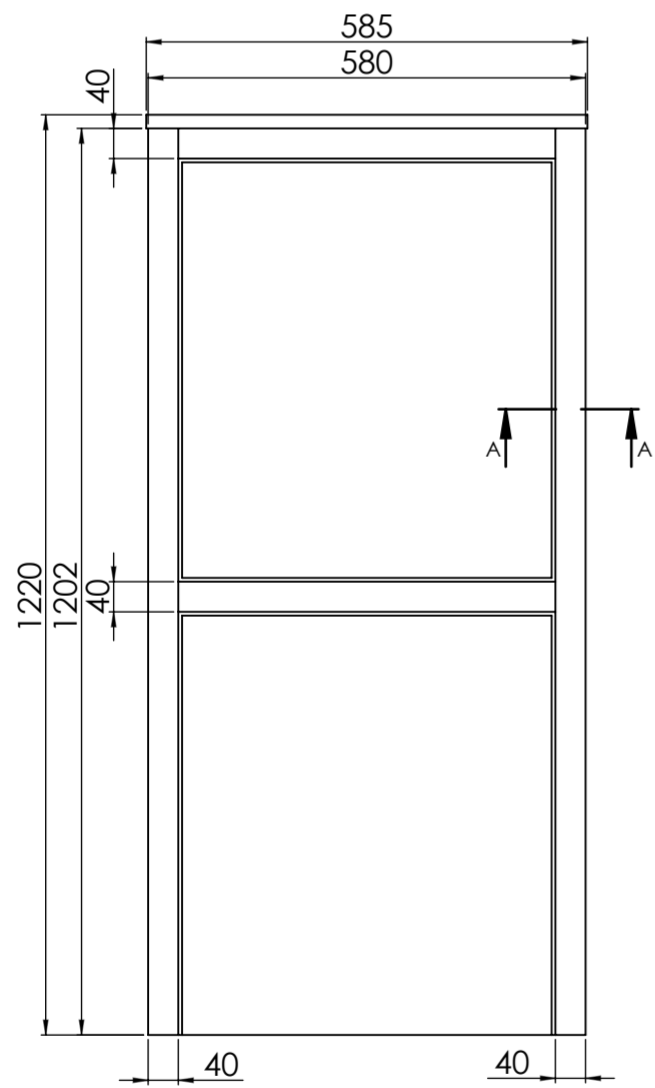

Toilet

Side View

Back View

Cistern Housing

Front View

Side View

Top View

Section View A - A

LUSO

Product Name	Berkeley Toilet & Claridge Cistern Housing
Style	Back to Wall
Material	
Claridge Housing	Wood
Size, mm	1220 x 585 x 740

All dimensions provided in millimeters.