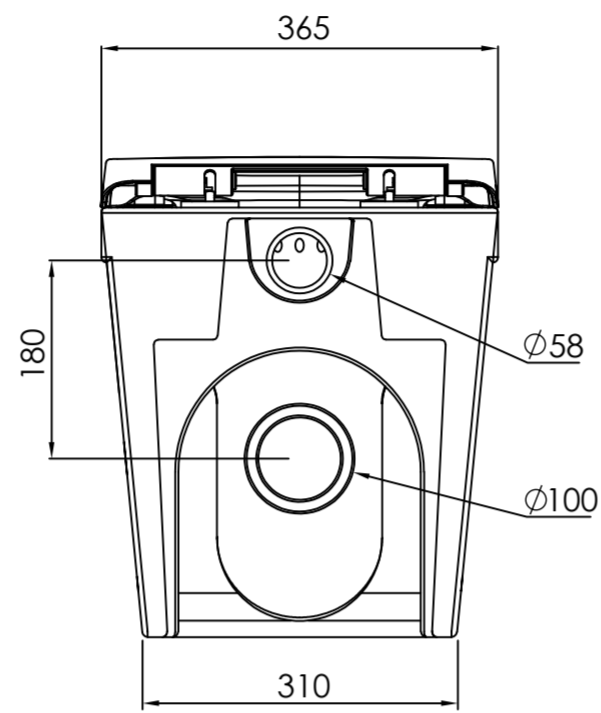

Toilet

Side View

Back View

Cistern Housing

Front View

Side View

Top View

Section View A - A

LUSO

Product Name	Berkeley Toilet & Claridge Cistern Housing
Style	Back to Wall
Material	
Claridge Housing	Wood
Size, mm	1220 x 585 x 740

All dimensions provided in millimeters.