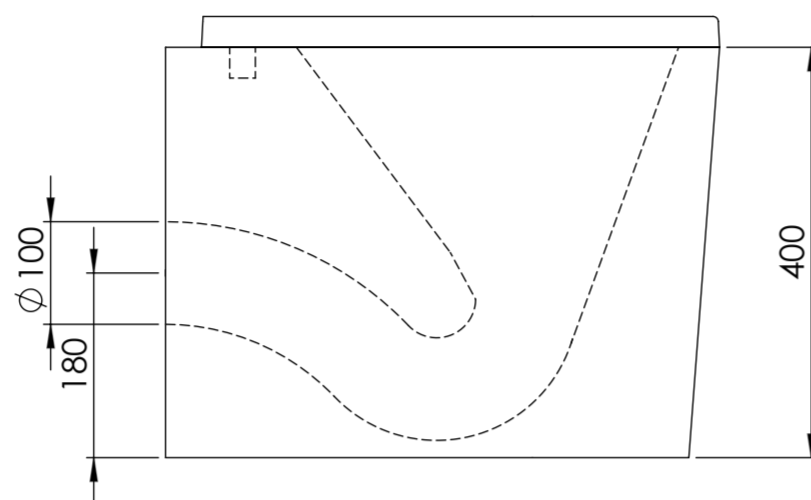

Toilet

Top View

Side View - Section View

Front View

Back View

Flush Plate

Front View

Side View

Cistern

Front View

Side View

All dimensions provided in millimeters.

LUSO

Product Name	Nera Toilet, Concealed Cistern, and Flush Plate
Style	Toilet: Back to Wall, Cistern: Concealed / Dual Flush
Material	
Toilet	Ceramic
Cistern	Insulated Plastic
Flush Plate	Stainless Steel
Size, mm	540 x 365 x 400