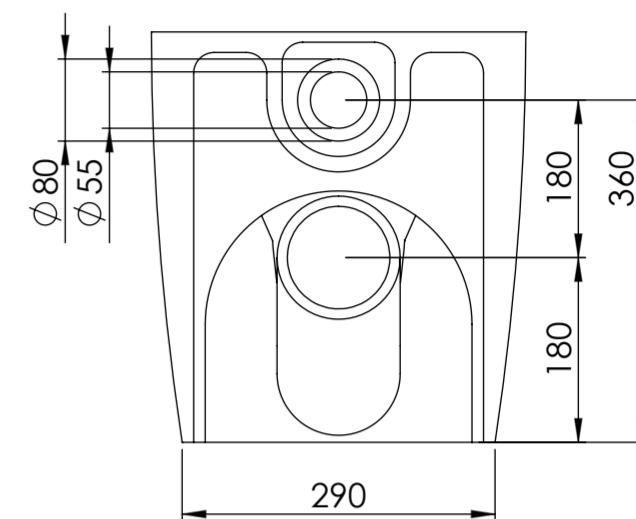

Toilet

Top View

Side View - Section View

Front View

Back View

Flush Plate

Front View

Side View

Cistern

Front View

Side View

All dimensions provided in millimeters.

LUSO

Product Name	Nera Toilet, Concealed Cistern, and Flush Plate
Style	Toilet: Back to Wall, Cistern: Concealed / Dual Flush
Material	
Toilet	Ceramic
Cistern	Insulated Plastic
Flush Plate	Stainless Steel
Size, mm	540 x 365 x 400