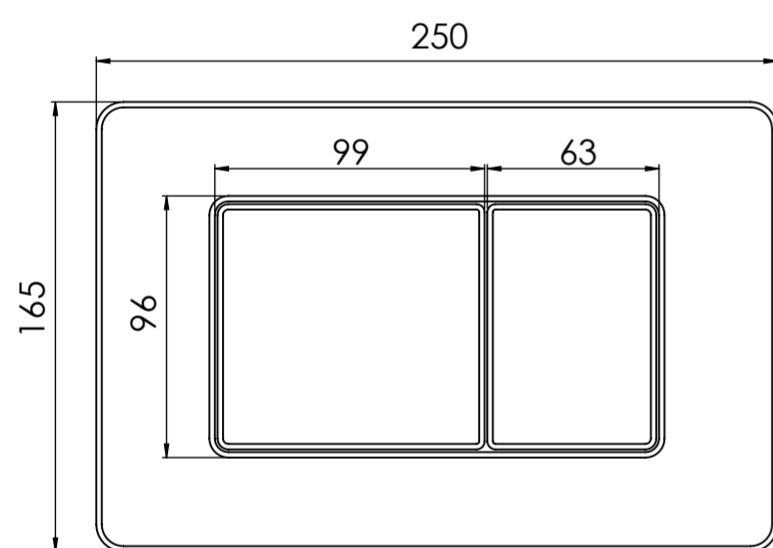

Toilet

Top View

Side View - Section View

Front View

Back View

Flush Plate

Front View

Side View

Cistern

Front View

Side View

All dimensions provided in millimeters.

LUSO

Product Name	Nera Toilet, Concealed Cistern, and Flush Plate
Style	Toilet: Back to Wall, Cistern: Concealed / Dual Flush
Material	
Toilet	Ceramic
Cistern	Insulated Plastic
Flush Plate	Stainless Steel
Size, mm	540 x 365 x 400