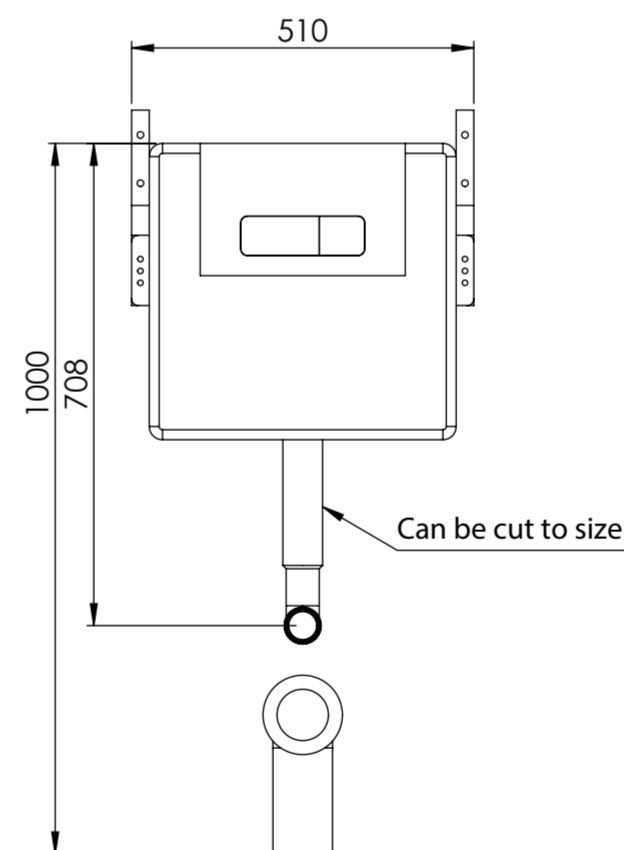

Toilet

Top View

Side View - Section View

Front View

Back View

Flush Plate

Front View

Side View

Cistern

Front View

Side View

All dimensions provided in millimeters.

LUSO

Product Name	Nera Toilet, Concealed Cistern, and Flush Plate
Style	Toilet: Back to Wall, Cistern: Concealed / Dual Flush
Material	
Toilet	Ceramic
Cistern	Insulated Plastic
Flush Plate	Stainless Steel
Size, mm	540 x 365 x 400