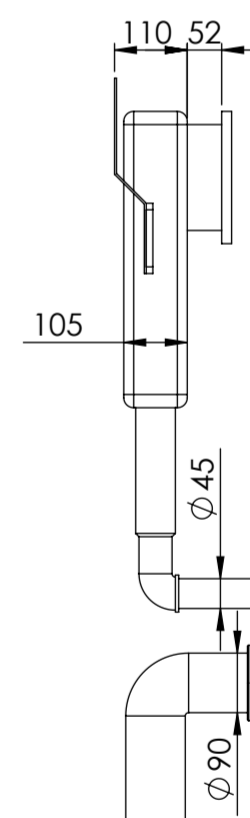

Toilet

Top View

Side View - Section View

Front View

Back View

Flush Plate

Front View

Side View

Cistern

Front View

Side View

All dimensions provided in millimeters.

LUSO

Product Name	Nera Toilet, Concealed Cistern, and Flush Plate
Style	Toilet: Back to Wall, Cistern: Concealed / Dual Flush
Material	
Toilet	Ceramic
Cistern	Insulated Plastic
Flush Plate	Stainless Steel
Size, mm	540 x 365 x 400