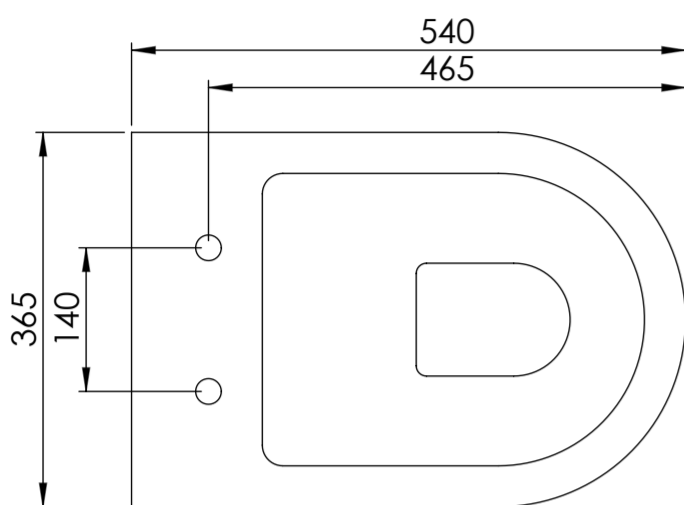

Toilet

Top View

Side View - Section View

Front View

Back View

Flush Plate

Front View

Side View

Cistern

Front View

Side View

All dimensions provided in millimeters.

LUSO

Product Name	Nera Toilet, Concealed Cistern, and Flush Plate
Style	Toilet: Back to Wall, Cistern: Concealed / Dual Flush
Material	
Toilet	Ceramic
Cistern	Insulated Plastic
Flush Plate	Stainless Steel
Size, mm	540 x 365 x 400