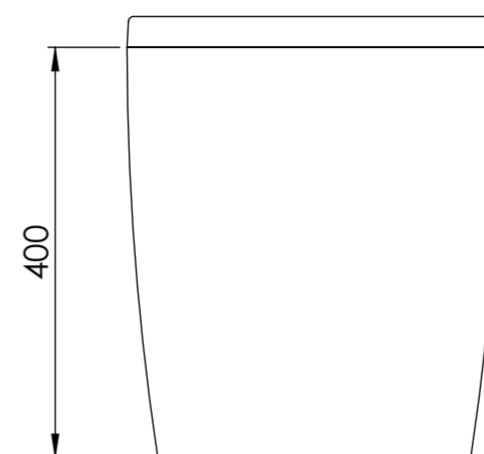

Toilet

Top View

Side View - Section View

Front View

Back View

Flush Plate

Front View

Side View

Cistern

Front View

Side View

All dimensions provided in millimeters.

LUSO

Product Name	Nera Toilet, Concealed Cistern, and Flush Plate
Style	Toilet: Back to Wall, Cistern: Concealed / Dual Flush
Material	
Toilet	Ceramic
Cistern	Insulated Plastic
Flush Plate	Stainless Steel
Size, mm	540 x 365 x 400