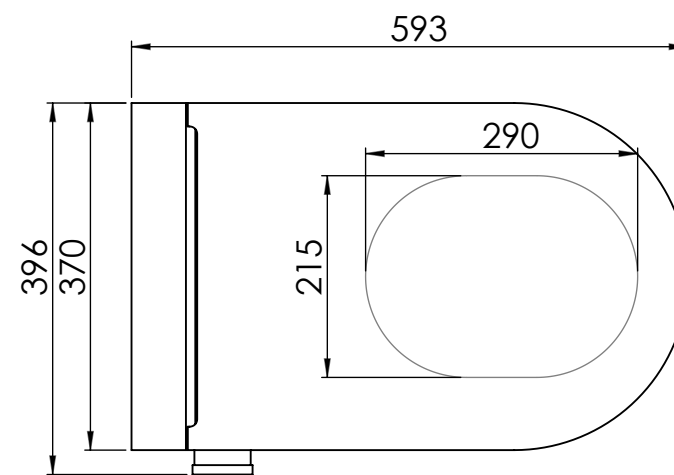

Toilet

Side View

Back View

Top View

Side View

Flush Plate

Front View

Side View

Cistern

Front View

Side View

All dimensions provided in millimeters.

**LUSO**

Product Name	Intellismart Rimless Toilet Bidet, Concealed Cistern, and Flush Plate
Style	Toilet: Back to Wall, Cistern: Concealed / Dual Flush
Material	
Toilet	Ceramic
Cistern	Insulated Plastic
Flush Plate	Stainless Steel
Size, mm	593 x 396 x 410