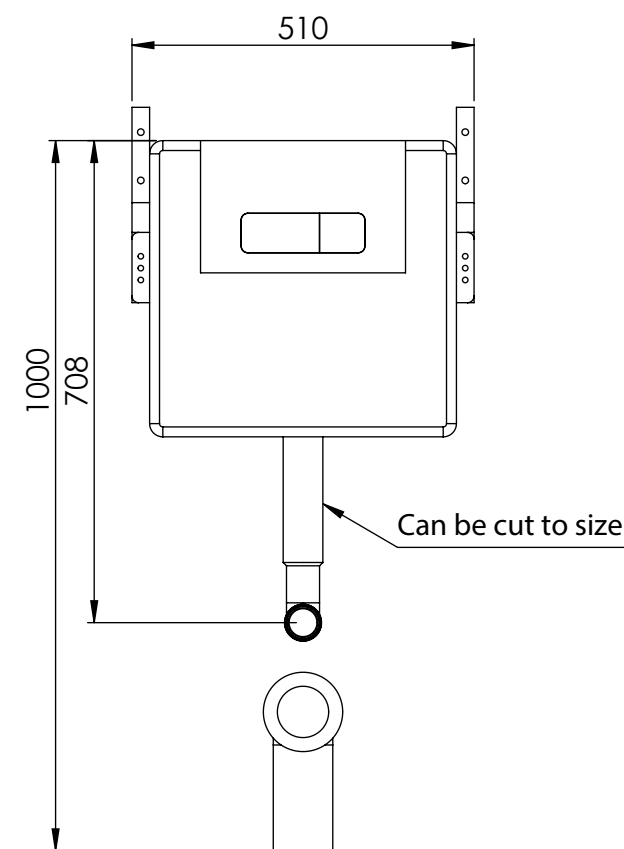

Toilet

Side View

Back View

Top View

Side View

Flush Plate

Front View

Side View

Cistern

Front View

Side View

All dimensions provided in millimeters.

**LUSO**

Product Name	Intellismart Rimless Toilet Bidet, Concealed Cistern, and Flush Plate
Style	Toilet: Back to Wall, Cistern: Concealed / Dual Flush
Material	
Toilet	Ceramic
Cistern	Insulated Plastic
Flush Plate	Stainless Steel
Size, mm	593 x 396 x 410