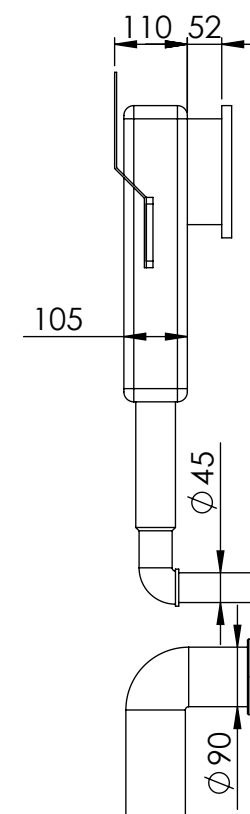

Toilet

Side View

Back View

Top View

Side View

Flush Plate

Front View

Side View

Cistern

Front View

Side View

All dimensions provided in millimeters.

**LUSO**

Product Name	Intellismart Rimless Toilet Bidet, Concealed Cistern, and Flush Plate
Style	Toilet: Back to Wall, Cistern: Concealed / Dual Flush
Material	
Toilet	Ceramic
Cistern	Insulated Plastic
Flush Plate	Stainless Steel
Size, mm	593 x 396 x 410