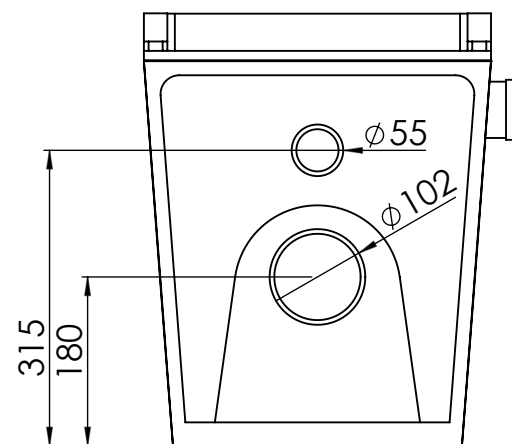

Toilet

Side View

Back View

Top View

Side View

Flush Plate

Front View

Side View

Cistern

Front View

Side View

All dimensions provided in millimeters.

**LUSO**

Product Name	Intellismart Rimless Toilet Bidet, Concealed Cistern, and Flush Plate
Style	Toilet: Back to Wall, Cistern: Concealed / Dual Flush
Material	
Toilet	Ceramic
Cistern	Insulated Plastic
Flush Plate	Stainless Steel
Size, mm	593 x 396 x 410