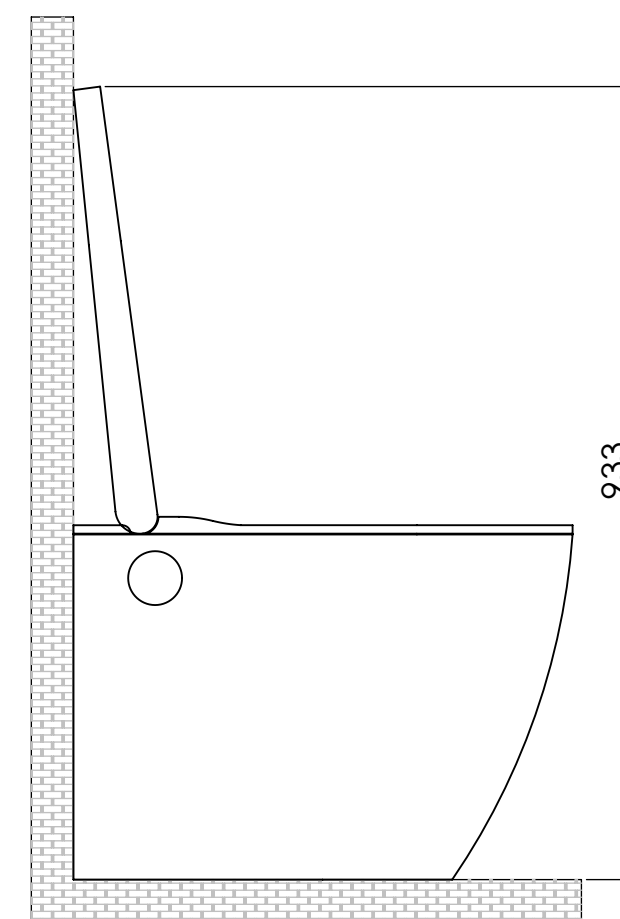

Toilet

Side View

Back View

Top View

Side View

Flush Plate

Front View

Side View

Cistern

Front View

Side View

All dimensions provided in millimeters.

**LUSO**

Product Name	Intellismart Rimless Toilet Bidet, Concealed Cistern, and Flush Plate
Style	Toilet: Back to Wall, Cistern: Concealed / Dual Flush
Material	
Toilet	Ceramic
Cistern	Insulated Plastic
Flush Plate	Stainless Steel
Size, mm	593 x 396 x 410