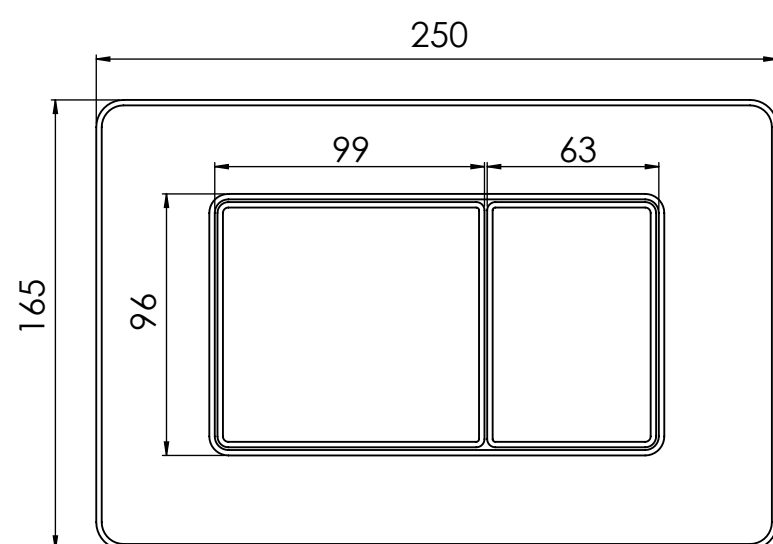

Toilet

Side View

Back View

Top View

Side View

Flush Plate

Front View

Side View

Cistern

Front View

Side View

All dimensions provided in millimeters.

**LUSO**

Product Name	Intellismart Rimless Toilet Bidet, Concealed Cistern, and Flush Plate
Style	Toilet: Back to Wall, Cistern: Concealed / Dual Flush
Material	
Toilet	Ceramic
Cistern	Insulated Plastic
Flush Plate	Stainless Steel
Size, mm	593 x 396 x 410