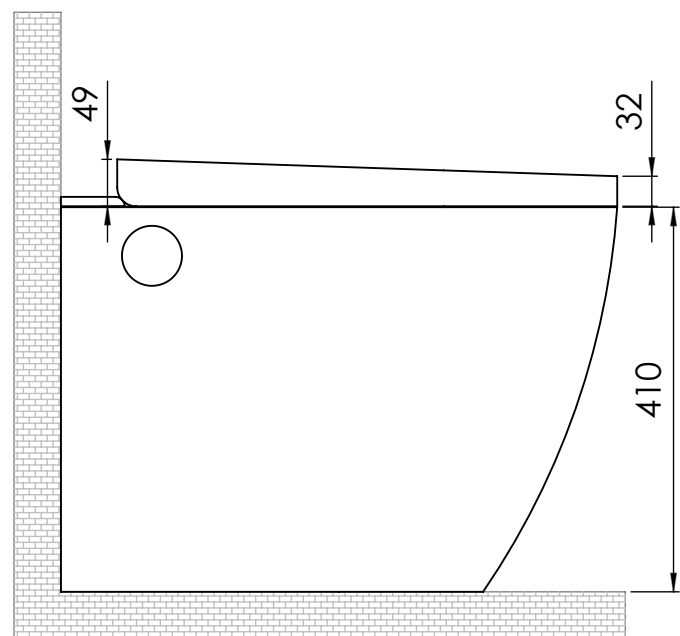

Toilet

Side View

Back View

Top View

Side View

Flush Plate

Front View

Side View

Cistern

Front View

Side View

All dimensions provided in millimeters.

**LUSO**

Product Name	Intellismart Rimless Toilet Bidet, Concealed Cistern, and Flush Plate
Style	Toilet: Back to Wall, Cistern: Concealed / Dual Flush
Material	
Toilet	Ceramic
Cistern	Insulated Plastic
Flush Plate	Stainless Steel
Size, mm	593 x 396 x 410