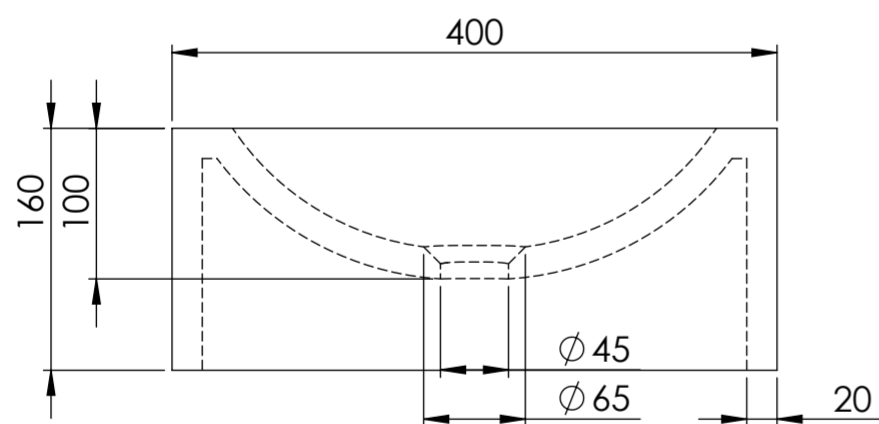

Top View

Waste Fitting

Front View - Section View

Side View

PIETRA

Product Name	Coco
Weight, kg	19
Material	Marble
Product Size (mm)	400 x 300 x 160

All dimensions provided in millimeters.