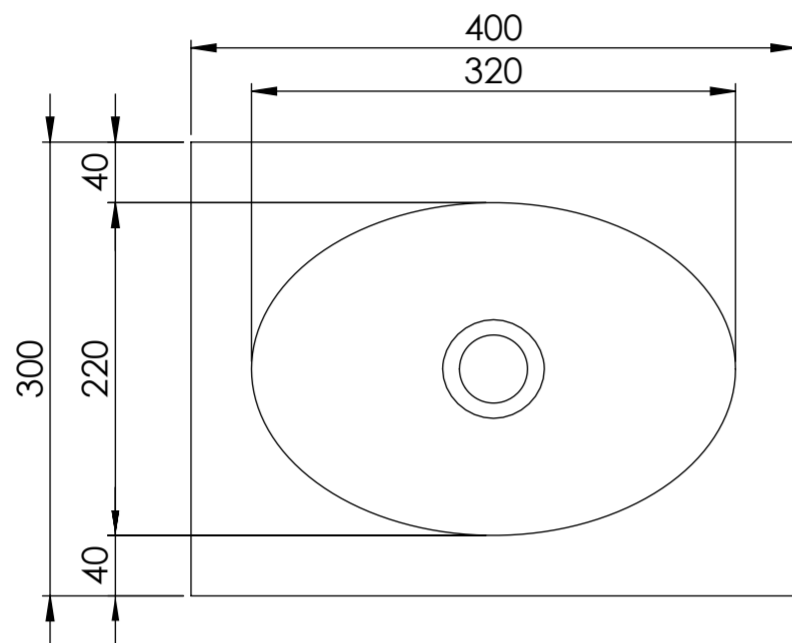

Top View

Waste Fitting

Front View - Section View

Side View

PIETRA

Product Name	Coco
Weight, kg	19
Material	Marble
Product Size (mm)	400 x 300 x 160

All dimensions provided in millimeters.