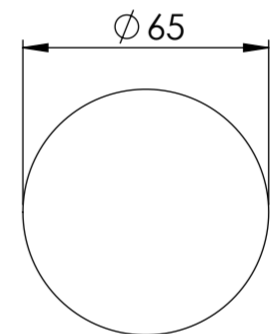

Top View

Waste Fitting

Front View - Section View

Side View

PIETRA

Product Name	Coco
Weight, kg	19
Material	Marble
Product Size (mm)	400 x 300 x 160

All dimensions provided in millimeters.