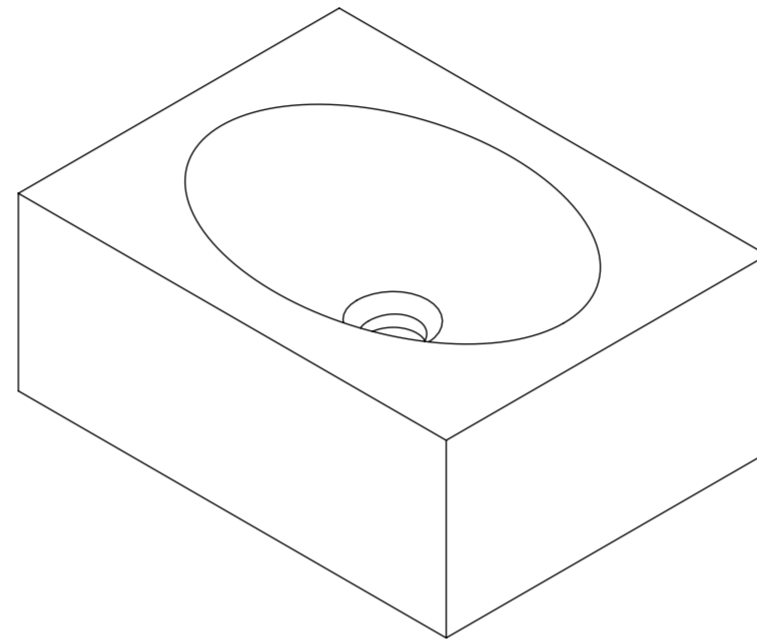

Top View

Waste Fitting

Front View - Section View

Side View

PIETRA

Product Name	Coco
Weight, kg	19
Material	Marble
Product Size (mm)	400 x 300 x 160

All dimensions provided in millimeters.