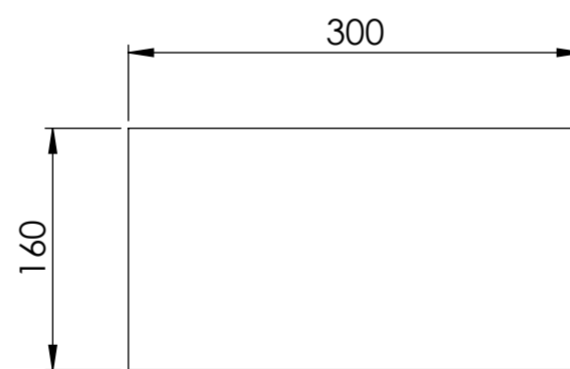

Top View

Waste Fitting

Front View - Section View

Side View

PIETRA

Product Name	Coco
Weight, kg	19
Material	Marble
Product Size (mm)	400 x 300 x 160

All dimensions provided in millimeters.