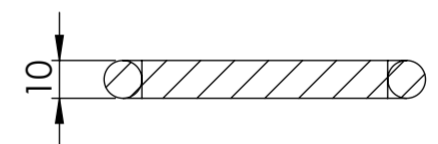

Top View

Waste Fitting

Front View - Section View

Side View

PIETRA

Product Name	Coco
Weight, kg	19
Material	Marble
Product Size (mm)	400 x 300 x 160

All dimensions provided in millimeters.