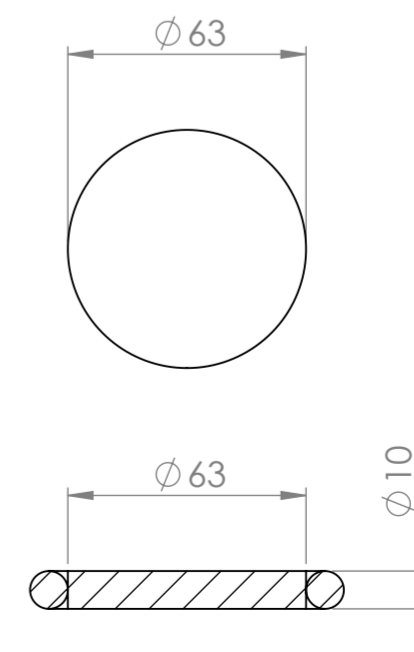

Top View

Back View

Side View - Section View

Waste Cover

**PIETRA**

Product Name	Via 400
Material	Marble
Product Size (mm)	400 x 300 x 100

*All dimensions provided in millimeters.*