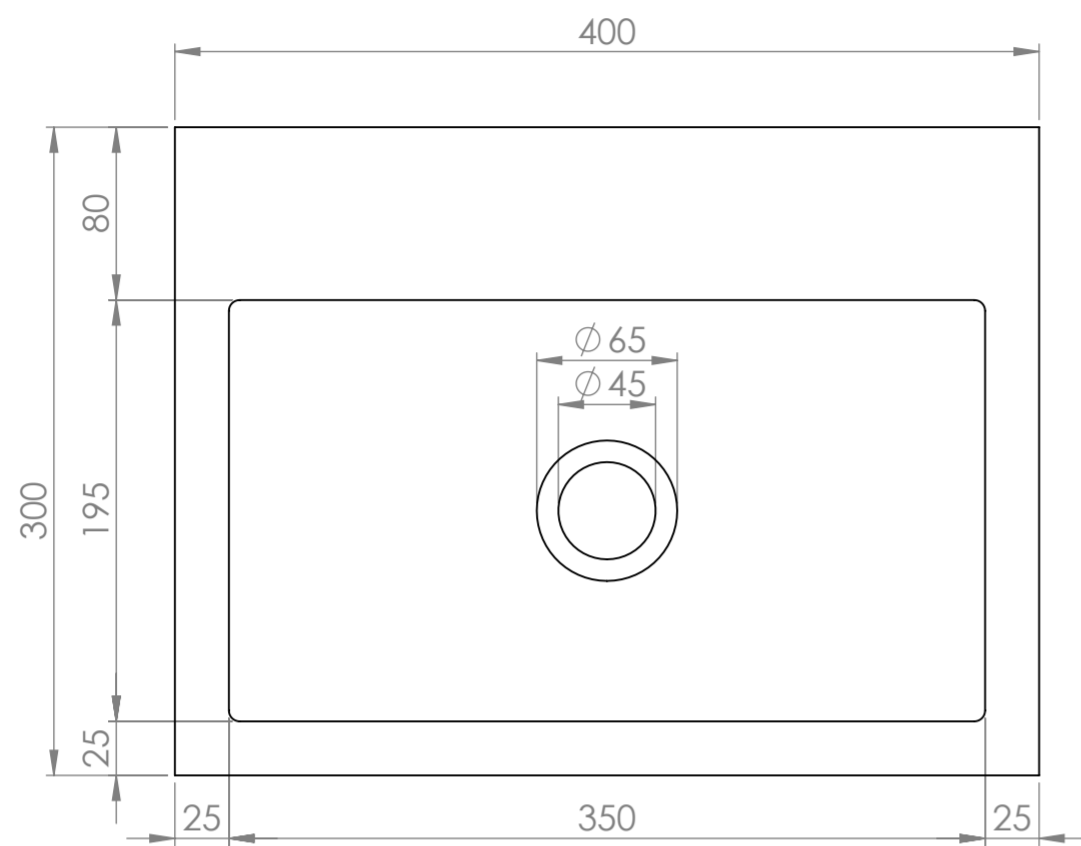

Top View

Back View

Side View - Section View

Waste Cover

**PIETRA**

Product Name	Via 400
Material	Marble
Product Size (mm)	400 x 300 x 100

*All dimensions provided in millimeters.*