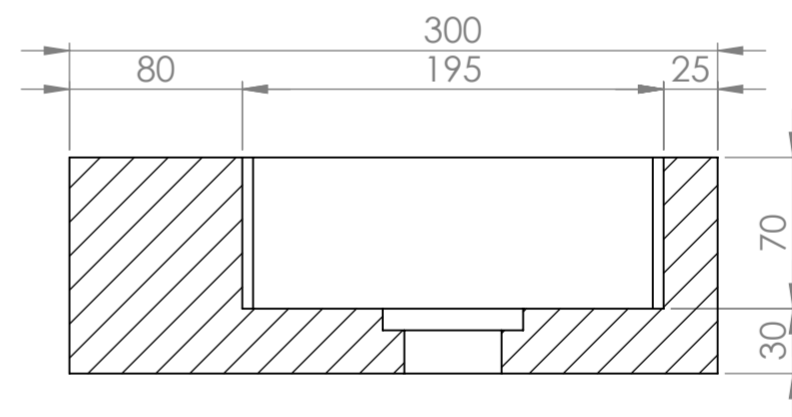

Top View

Back View

Side View - Section View

Waste Cover

**PIETRA**

Product Name	Via 400
Material	Marble
Product Size (mm)	400 x 300 x 100

*All dimensions provided in millimeters.*