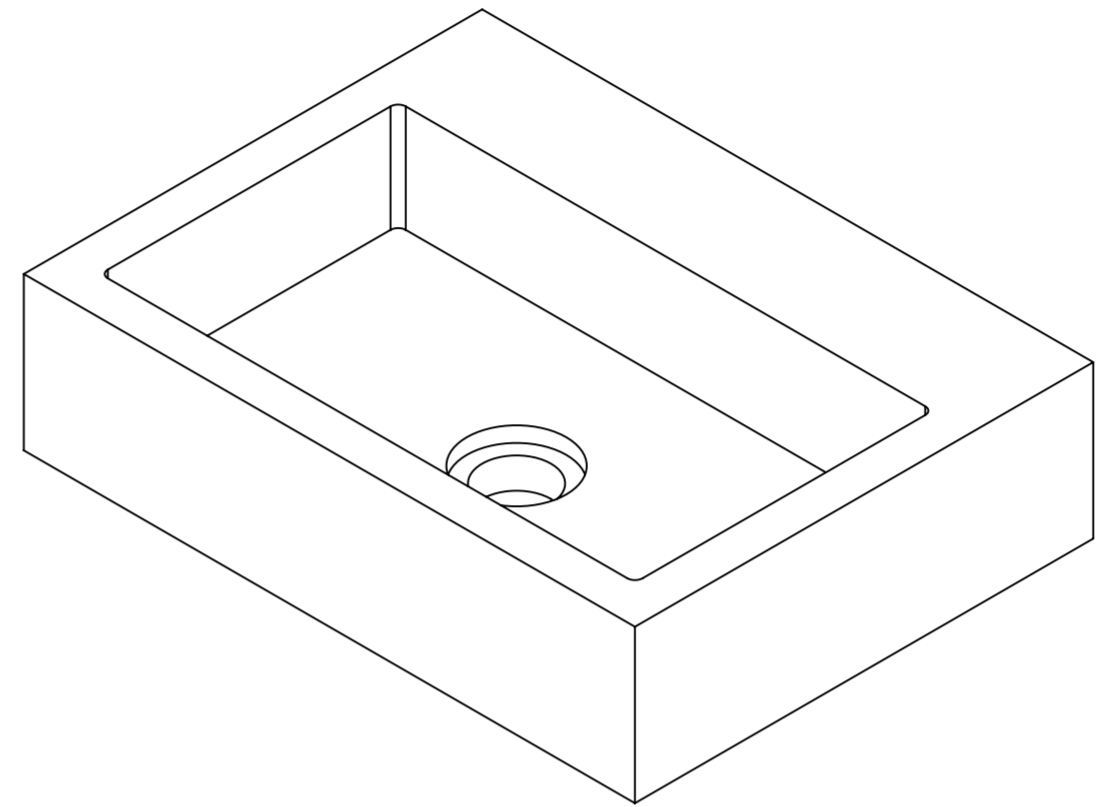

Top View

Back View

Side View - Section View

Waste Cover

**PIETRA**

Product Name	Via 400
Material	Marble
Product Size (mm)	400 x 300 x 100

*All dimensions provided in millimeters.*