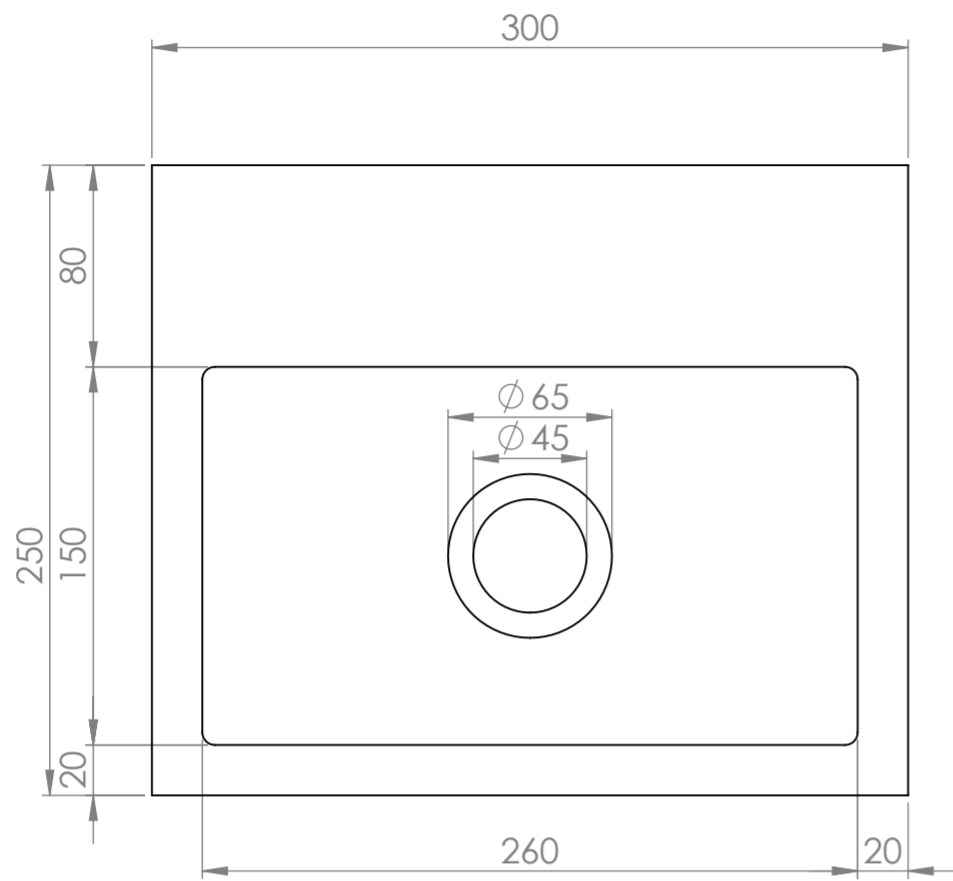

Top View

Back View

Side View - Section View

Waste Cover

PIETRA

Product Name	Vasel 300
Material	Marble
Product Size (mm)	300 x 250 x 100

All dimensions provided in millimeters.