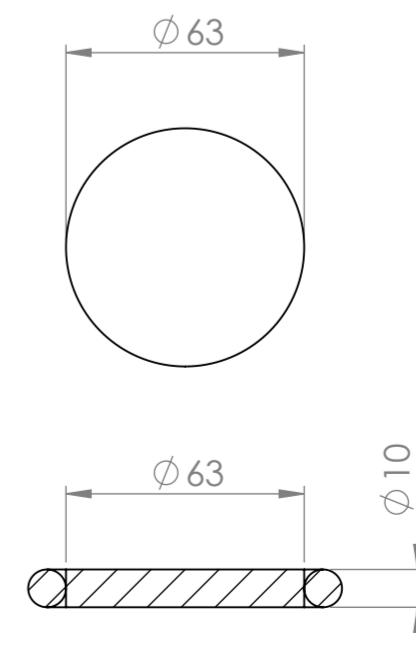

Top View

Back View

Side View - Section View

Waste Cover

PIETRA

Product Name	Vasel 300
Material	Marble
Product Size (mm)	300 x 250 x 100

All dimensions provided in millimeters.