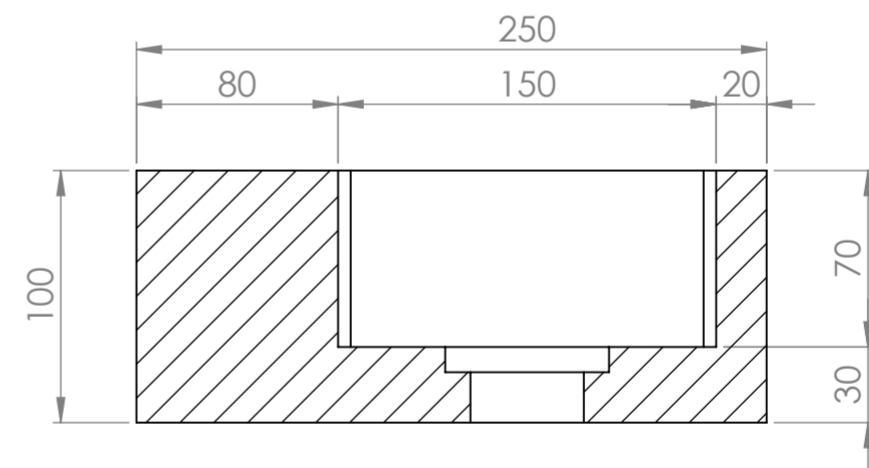

Top View

Back View

Side View - Section View

Waste Cover

PIETRA

Product Name	Vasel 300
Material	Marble
Product Size (mm)	300 x 250 x 100

All dimensions provided in millimeters.