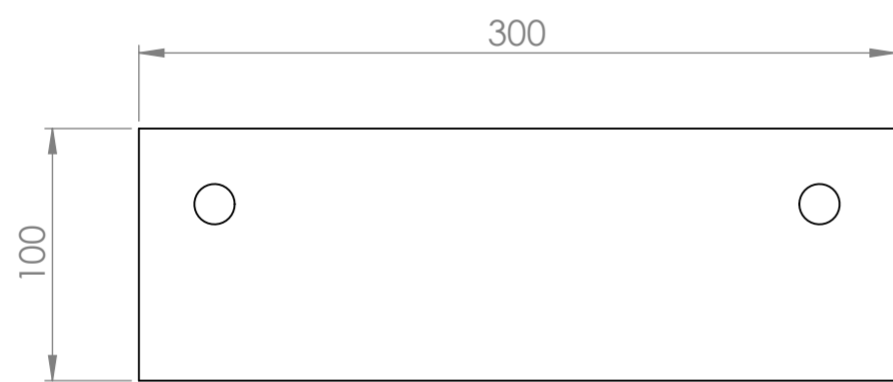

Top View

Back View

Side View - Section View

Waste Cover

PIETRA

Product Name	Vasel 300
Material	Marble
Product Size (mm)	300 x 250 x 100

All dimensions provided in millimeters.