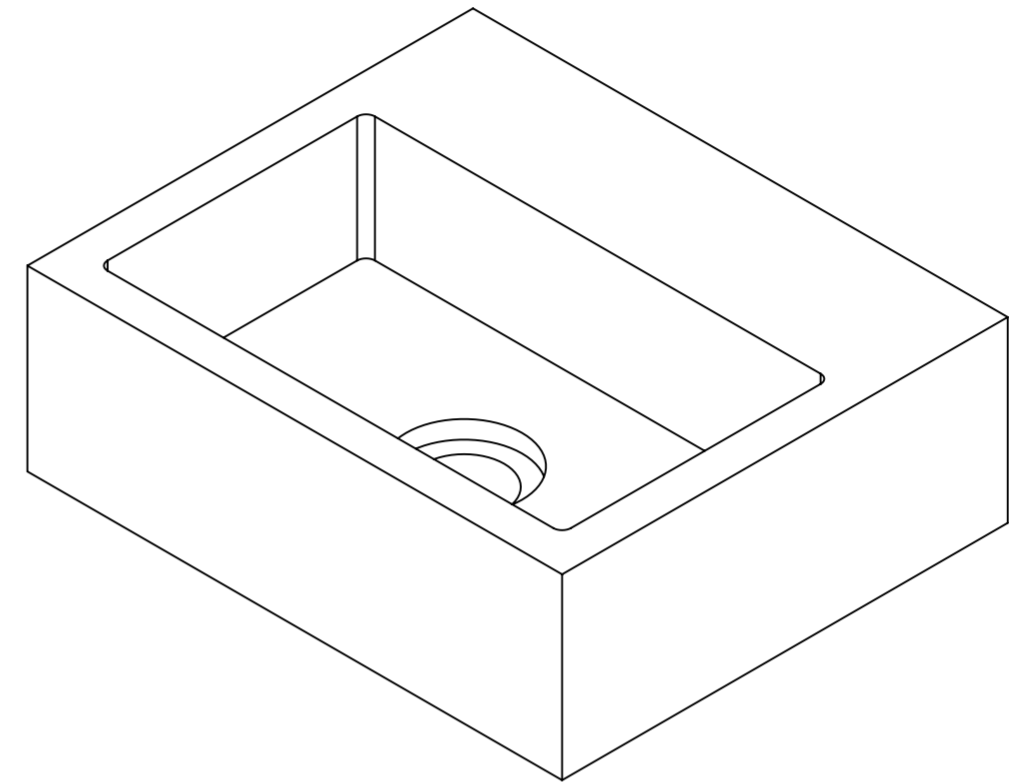

Top View

Back View

Side View - Section View

Waste Cover

PIETRA

Product Name	Vasel 300
Material	Marble
Product Size (mm)	300 x 250 x 100

All dimensions provided in millimeters.