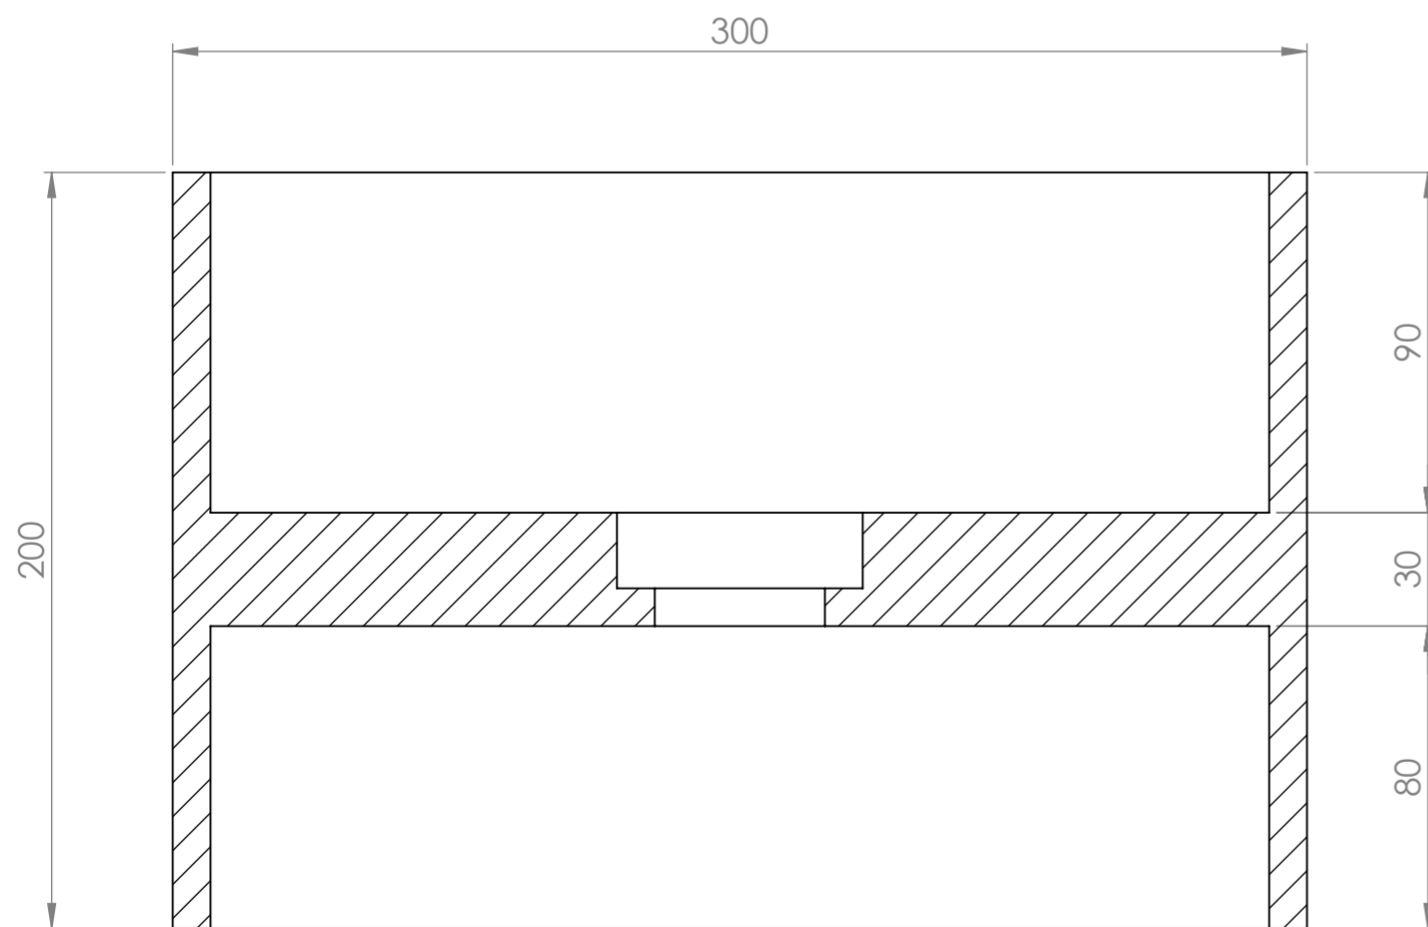

Top View

Front View - Section View

Waste Cover

PIETRA

Product Name	Tucci
Material	Marble
Product Size (mm)	300 x 200 x 200

All dimensions provided in millimeters.