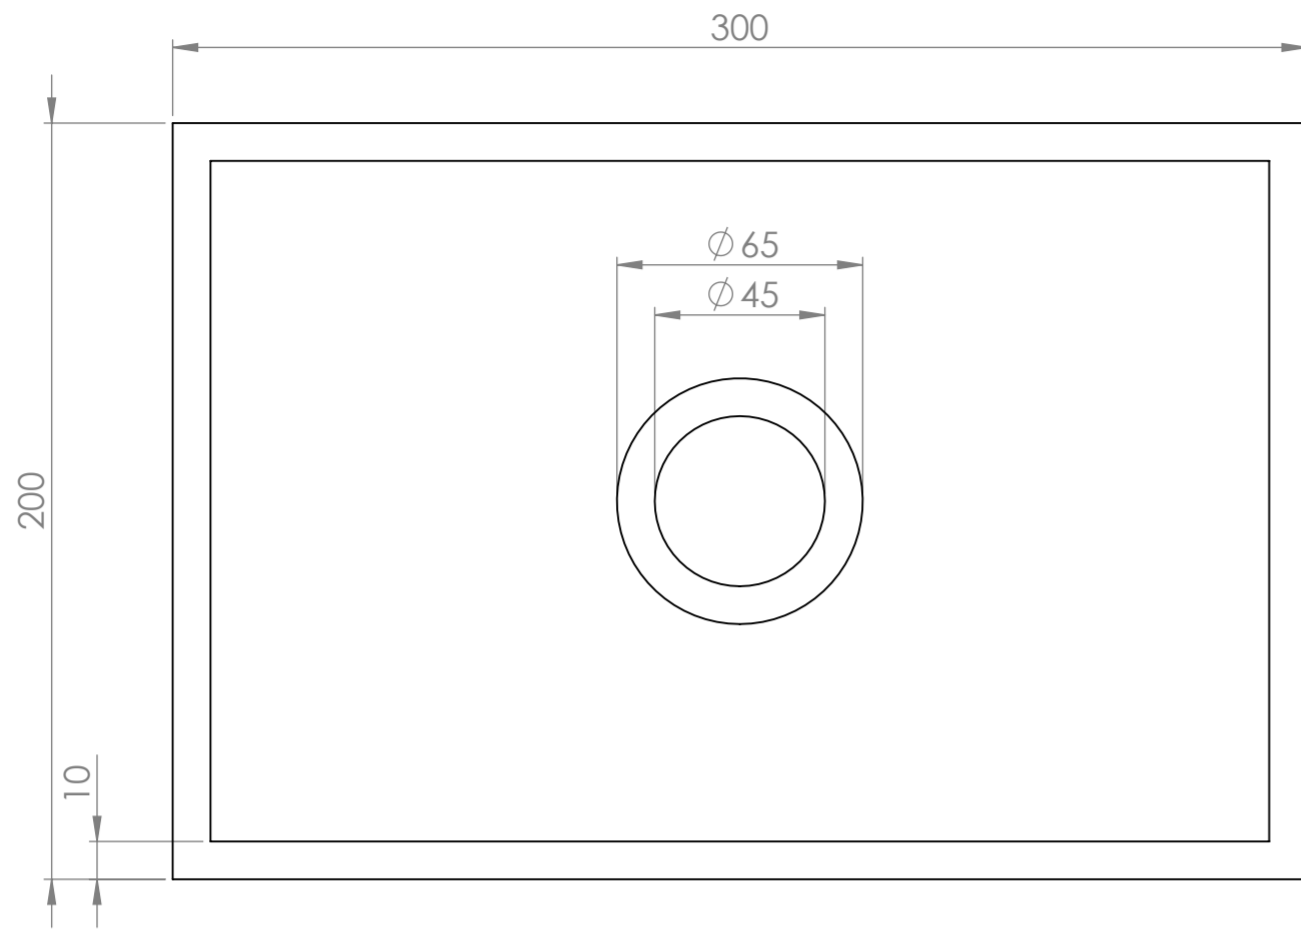

Top View

Front View - Section View

Waste Cover

PIETRA

Product Name	Tucci
Material	Marble
Product Size (mm)	300 x 200 x 200

All dimensions provided in millimeters.