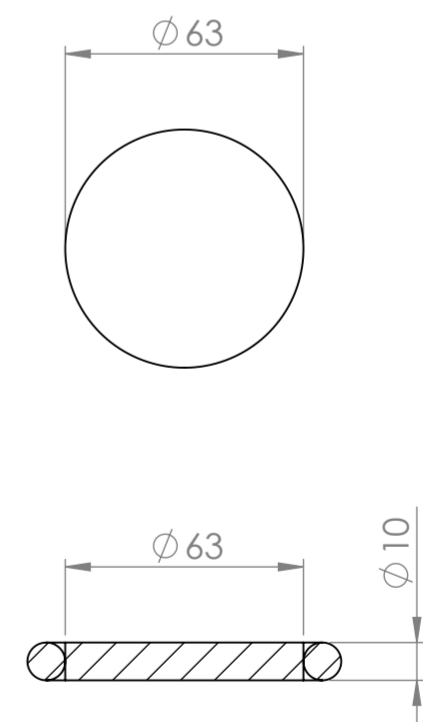

Top View

Front View - Section View

Waste Cover

PIETRA

Product Name	Tucci
Material	Marble
Product Size (mm)	300 x 200 x 200

All dimensions provided in millimeters.