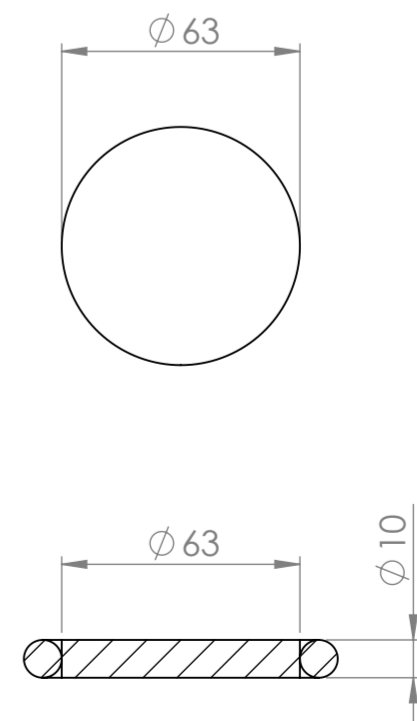

Top View

Front View - Section View

Side View - Section View

Waste Cover

PIETRA

Product Name	Calla 700
Material	Marble
Product Size (mm)	700 x 350 x 220

All dimensions provided in millimeters.