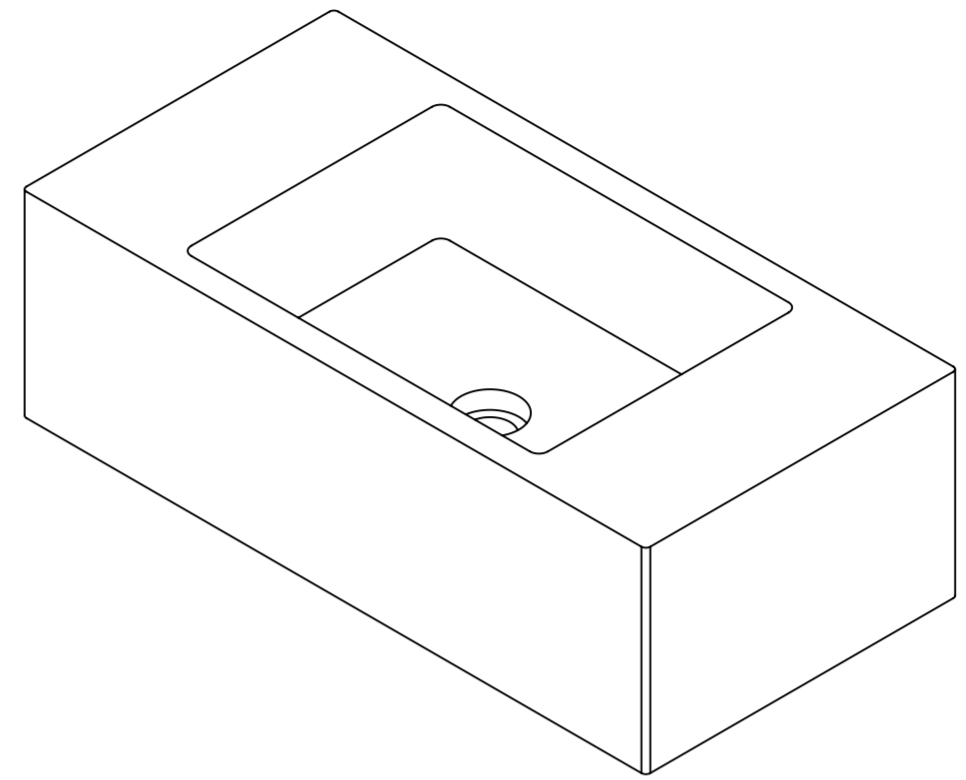

Top View

Front View - Section View

Side View - Section View

Waste Cover

PIETRA

Product Name	Calla 700
Material	Marble
Product Size (mm)	700 x 350 x 220

All dimensions provided in millimeters.