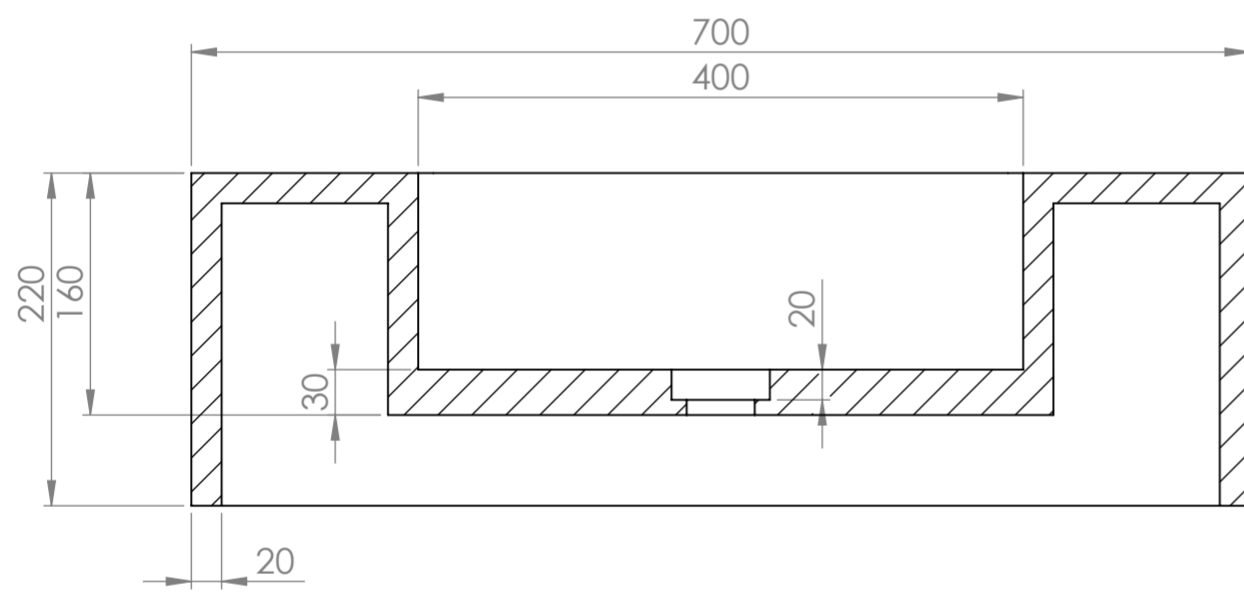

Top View

Front View - Section View

Side View - Section View

Waste Cover

PIETRA

Product Name	Calla 700
Material	Marble
Product Size (mm)	700 x 350 x 220

All dimensions provided in millimeters.