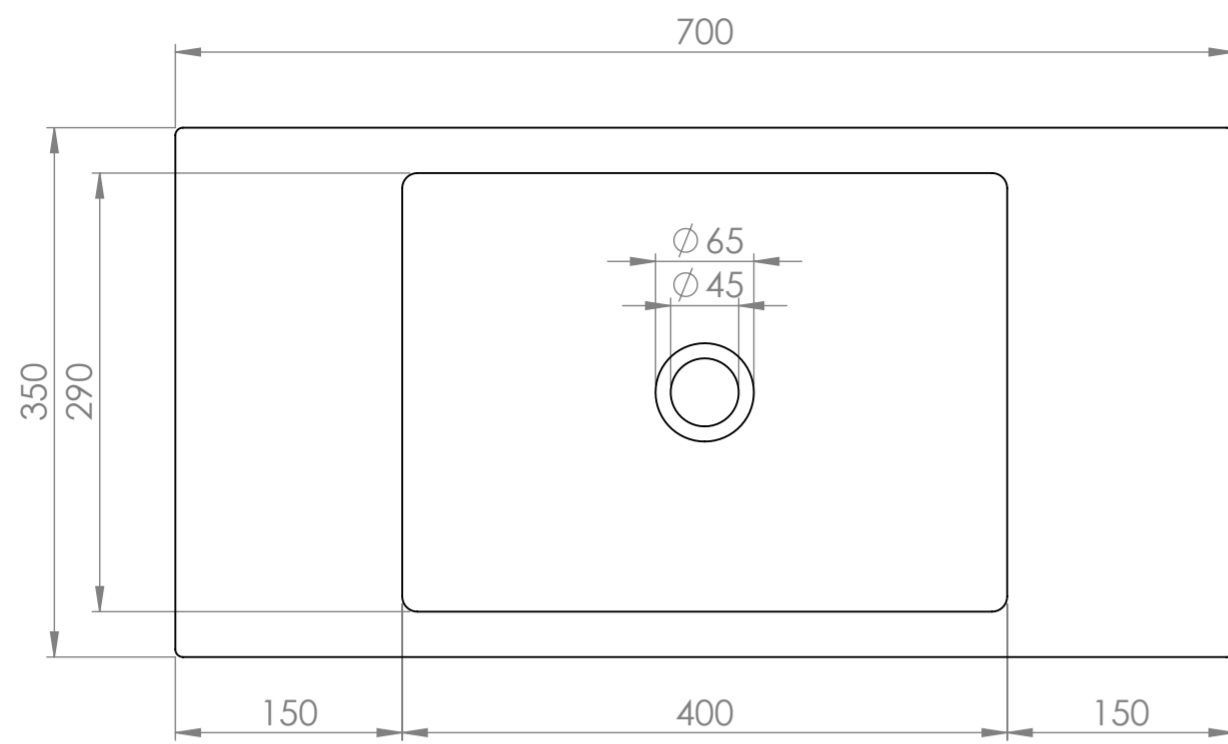

Top View

Front View - Section View

Side View - Section View

Waste Cover

PIETRA

Product Name	Calla 700
Material	Marble
Product Size (mm)	700 x 350 x 220

All dimensions provided in millimeters.