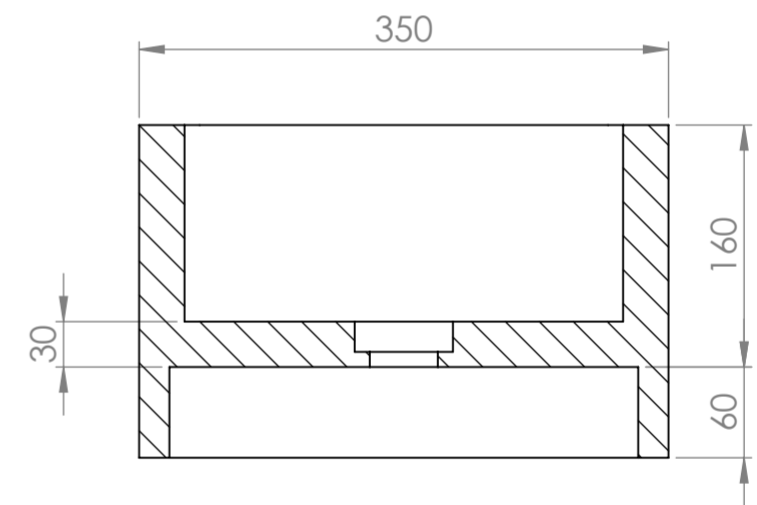

Top View

Front View - Section View

Side View - Section View

Waste Cover

PIETRA

Product Name	Calla 700
Material	Marble
Product Size (mm)	700 x 350 x 220

All dimensions provided in millimeters.